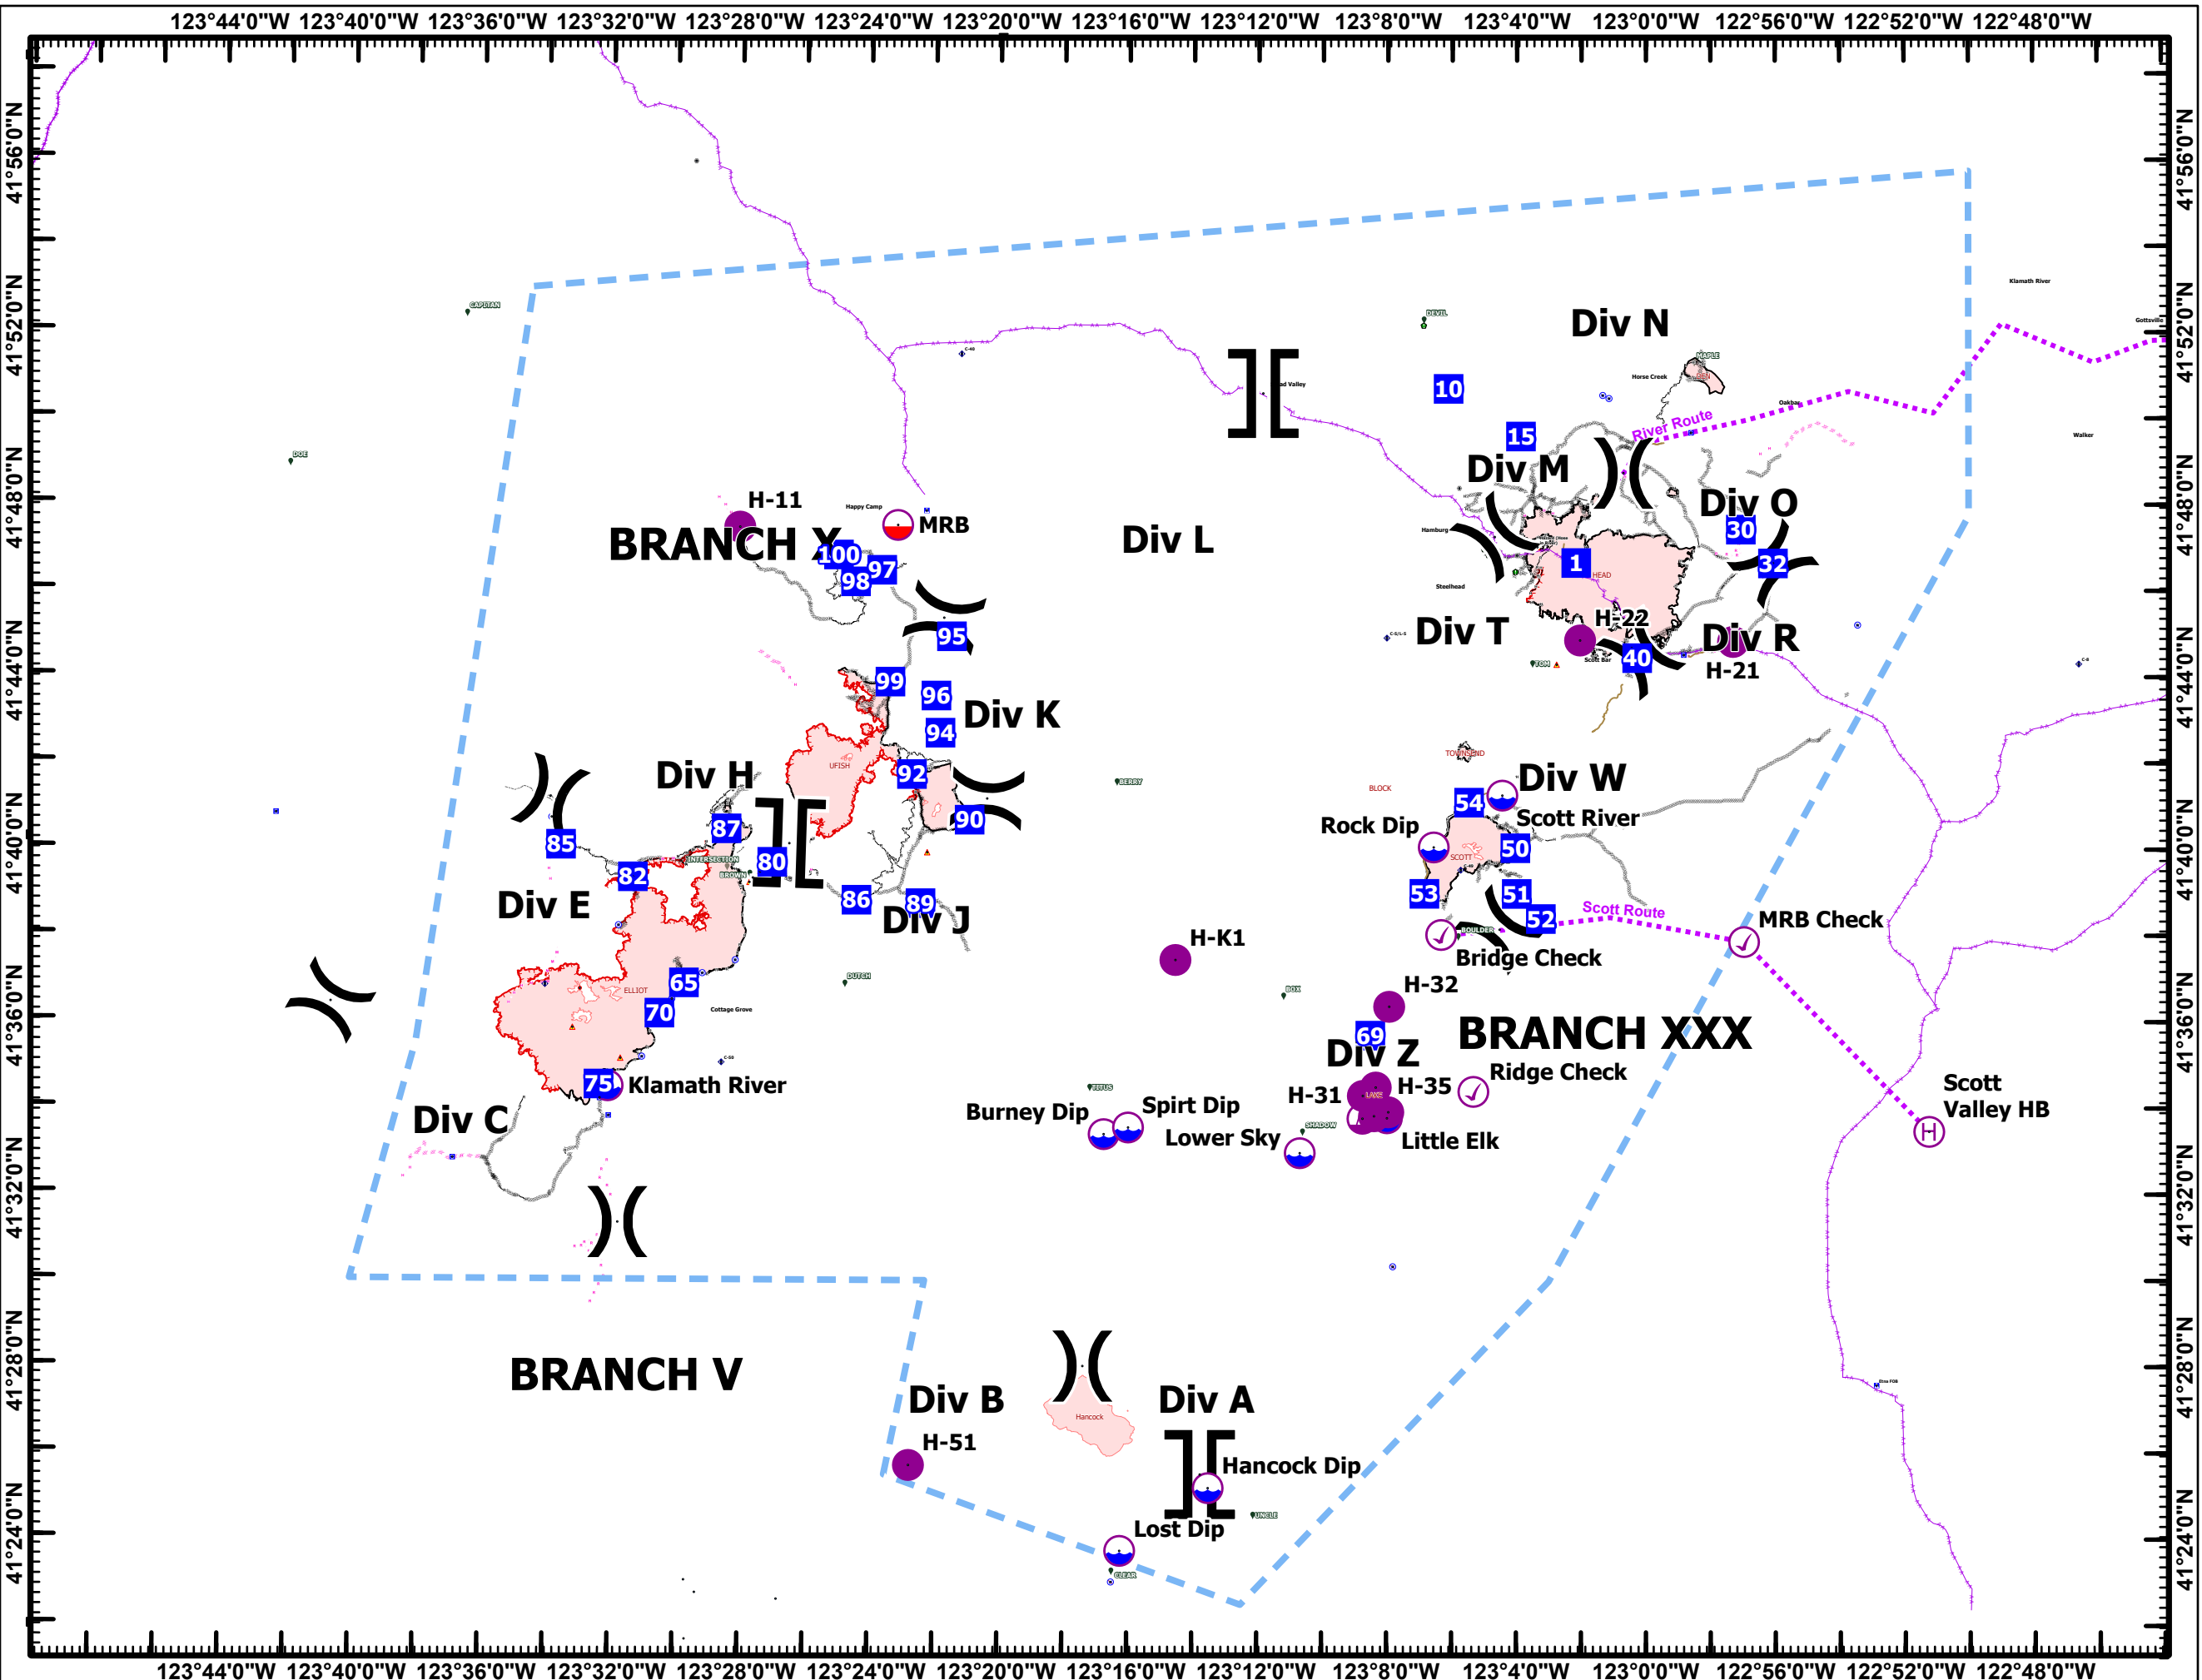

Pilot Map

Happy Camp Complex CA-KNF-007022

Sept 04, 2023

Event Point	Event Line
Logistics	Ops Completed
■ Camp	⊞ Completed Burnout
■ Staging Area	⊞ Completed Dozer Line
Operations	⊞ Completed Fuel Break
⊞ Lookout	⊞ Completed Hand Line
Fire	⊞ Completed Mixed Construction Line
● Hot Spot - Spot Fire	⊞ Completed Plow Line
Reference	⊞ Completed Road as Line
○ Gate	Ops Planned
○ Bridge	⊞ Planned Burnout
Repair	⊞ Planned Dozer Line
● Resource Location	⊞ Planned Fuel Break
Communications	⊞ Planned Hand Line
◆ Repeater	⊞ Planned Mixed Construction Line
Safety	⊞ Planned Plow Line
▲ Hazard	⊞ Planned Road as Line
Water	⊞ Planned Secondary Line
○ Water Source	Reference
○ Restricted Water Source	⊞ Access or Improved Road
⊞ Transmission Lines	⊞ Fence
Perimeter Line	⊞ Highlighted Feature
⊞ Contained	⊞ Management Action Point
⊞ Uncontained	⊞ Other
FC Line Type	Repair
⊞	⊞ Repair Line
Event Polygon	⊞ Road Repair
■ Polygon Type	Fire Perimeter
■ Wildfire Daily Fire Perimeter Safety	⊞ Fire Edge (Field Collection)
● USFS Small Fires	● USFS Small Fires

1:270,000
Datum: North American 1983

PILOT

Map Updated: 9/3/2023 8:20 PM