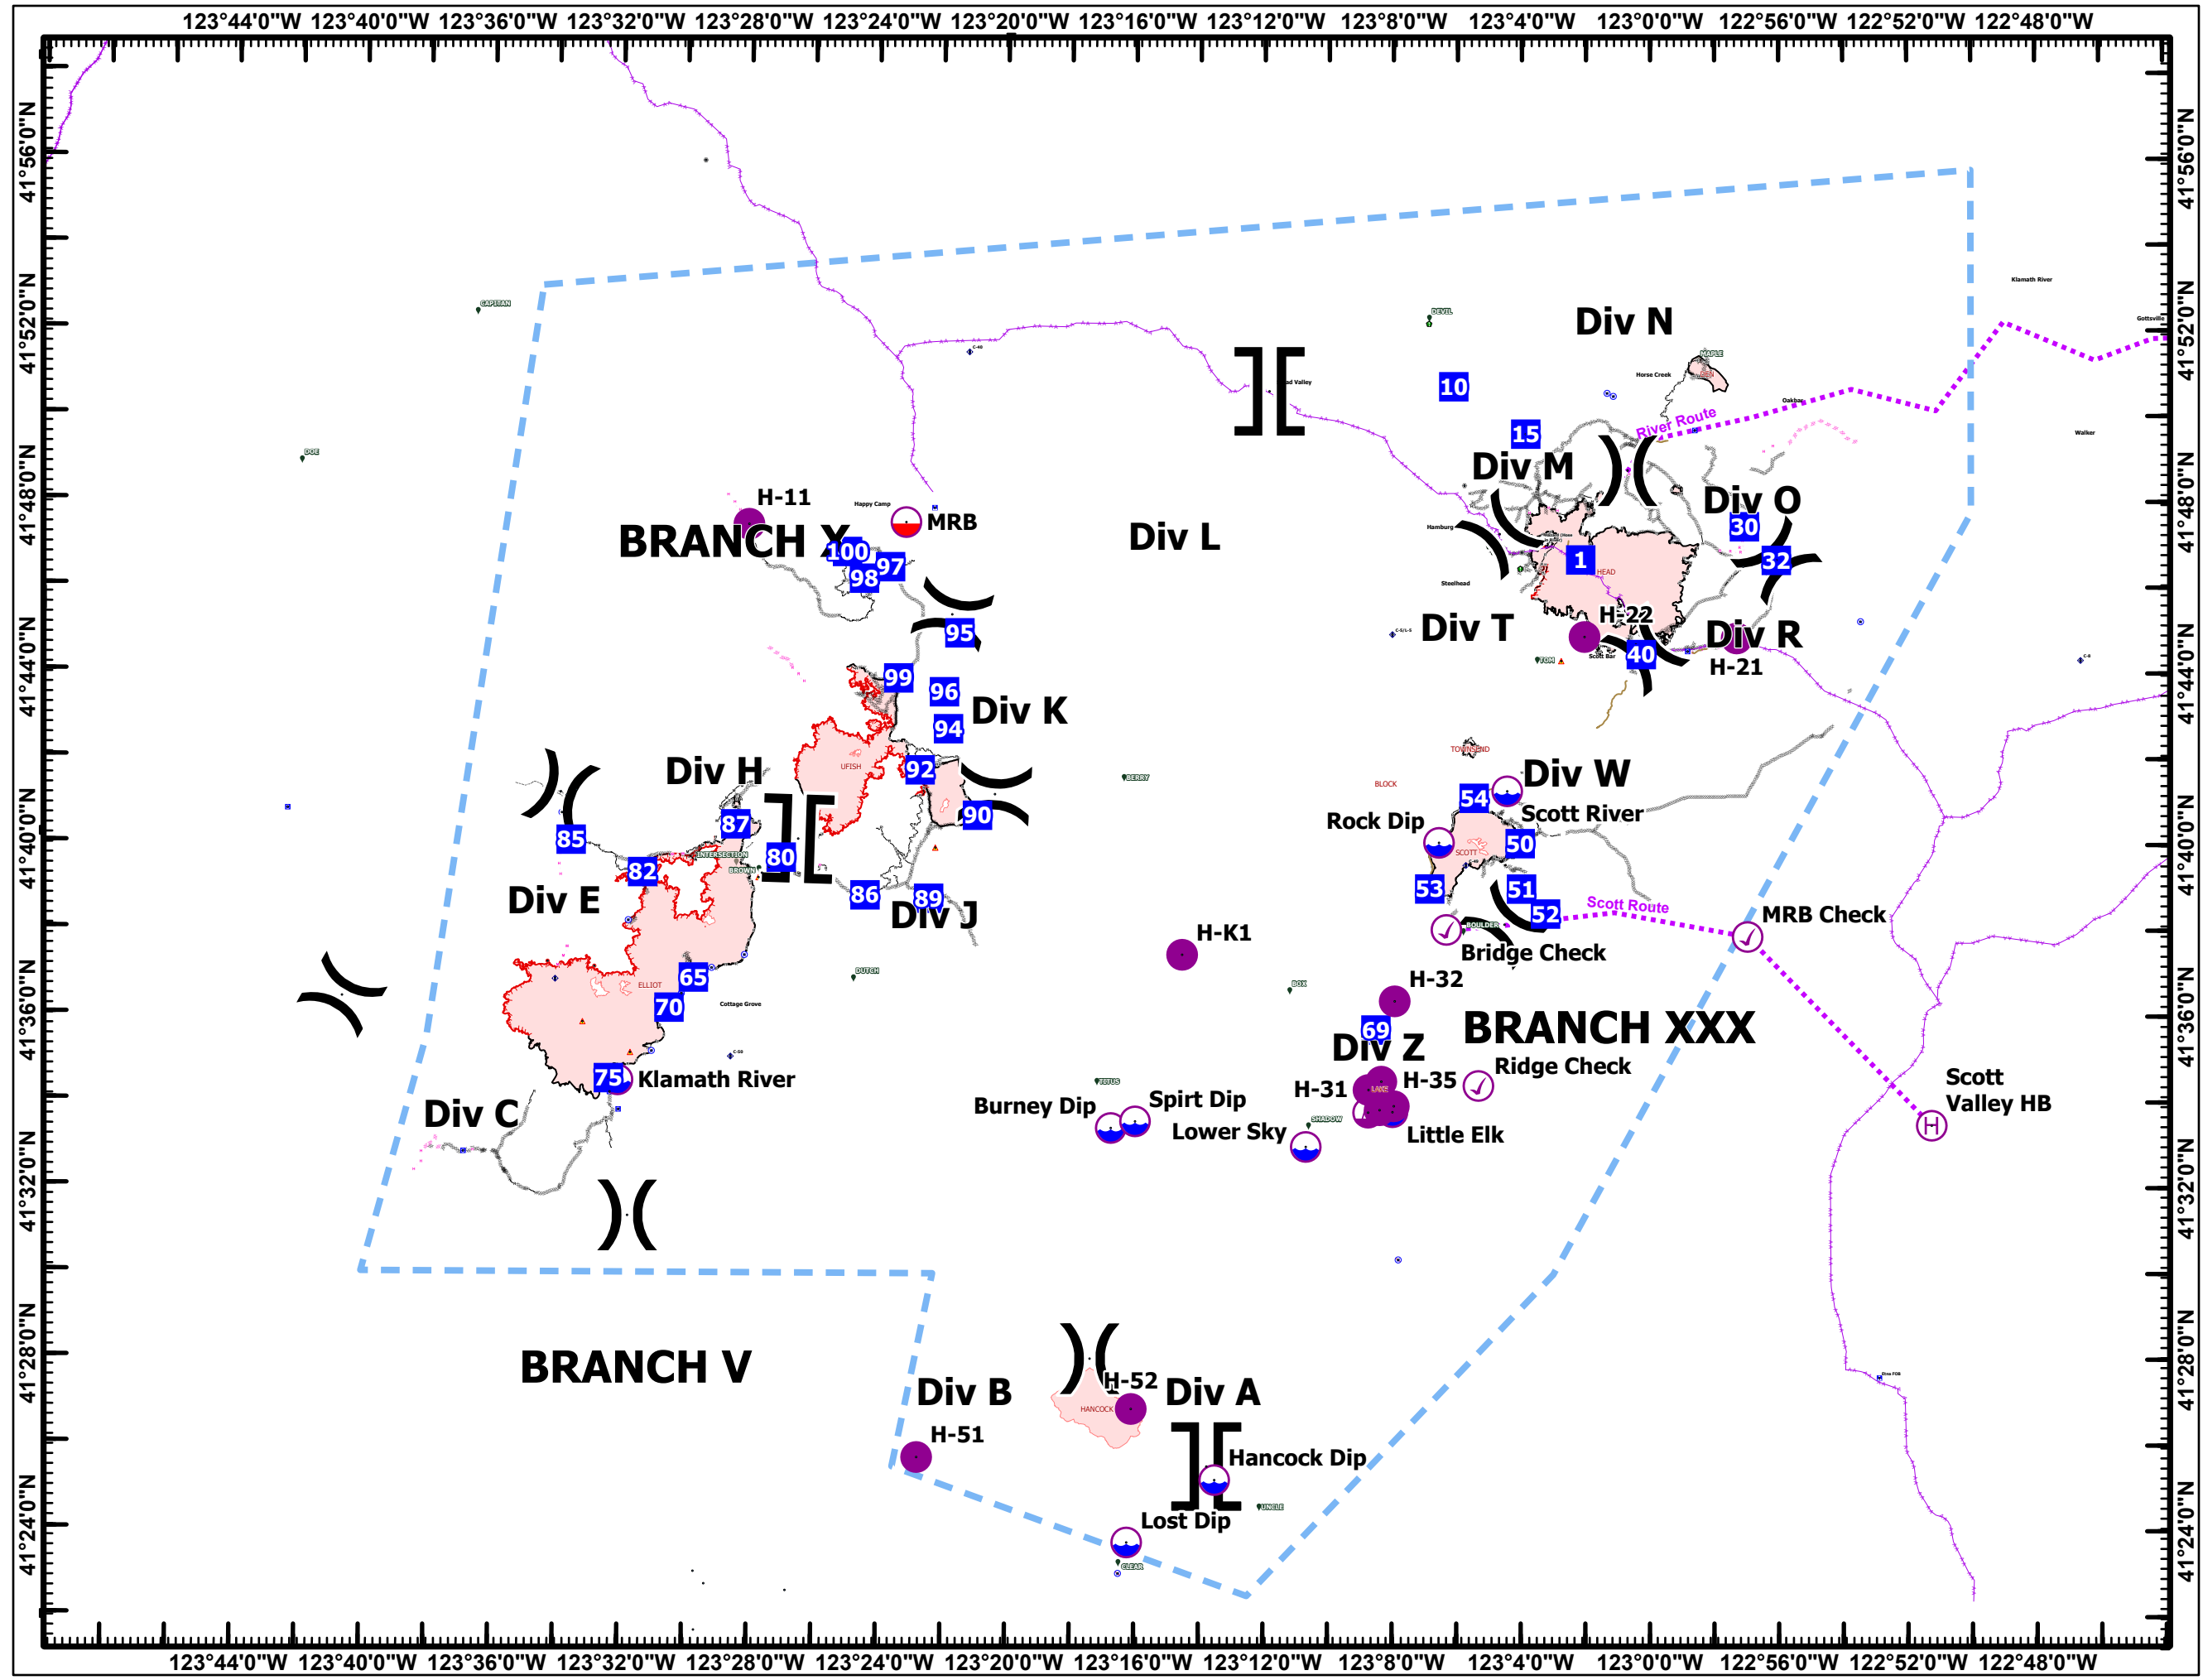

Pilot Map

Happy Camp Complex CA-KNF-007022

Sept 05, 2023

Event Point	Event Line
Logistics	Ops Completed
■ Camp	▨ Completed Burnout
■ Staging Area	▨ Completed Dozer Line
Operations	▨ Completed Fuel Break
⊕ Lookout	▨ Completed Hand Line
Fire	▨ Completed Mixed Construction Line
● Hot Spot - Spot Fire	▨ Completed Plow Line
Reference	▨ Completed Road as Line
○ Gate	Ops Planned
○ Bridge	▨ Planned Burnout
● Resource Location	▨ Planned Dozer Line
● Repeater	▨ Planned Fuel Break
● Hazard	▨ Planned Hand Line
● Water Source	▨ Planned Mixed Construction Line
● Restricted Water Source	▨ Planned Plow Line
● Transmission Lines	▨ Planned Road as Line
Perimeter Line	▨ Planned Secondary Line
FC Line Type	Reference
▬ Contained	▨ Access or Improved Road
▬ Uncontained	▨ Fence
Event Polygon	▨ Highlighted Feature
Polygon Type	▨ Management Action Point
▨ Wildfire Daily Fire Perimeter Safety	▨ Other
● USFS Small Fires	▨ Repair
▨ Escape Route	▨ Repair Line
▨ Air Ops	▨ Road Repair
▨ Aerial Hazard	
▨ Water Drop	
▨ Foam Drop	
▨ Retardant Drop	
▨ Aviation Route	
▨ UAS Launch and Recovery Zone	
▨ Temporary Flight Restriction	
▨ Fire Perimeter	
▨ Fire Edge (Field Collection)	
▨ USFS Small Fires	

1:270,000
Datum: North American 1983

PILOT

Map Updated: 9/4/2023 8:42 PM