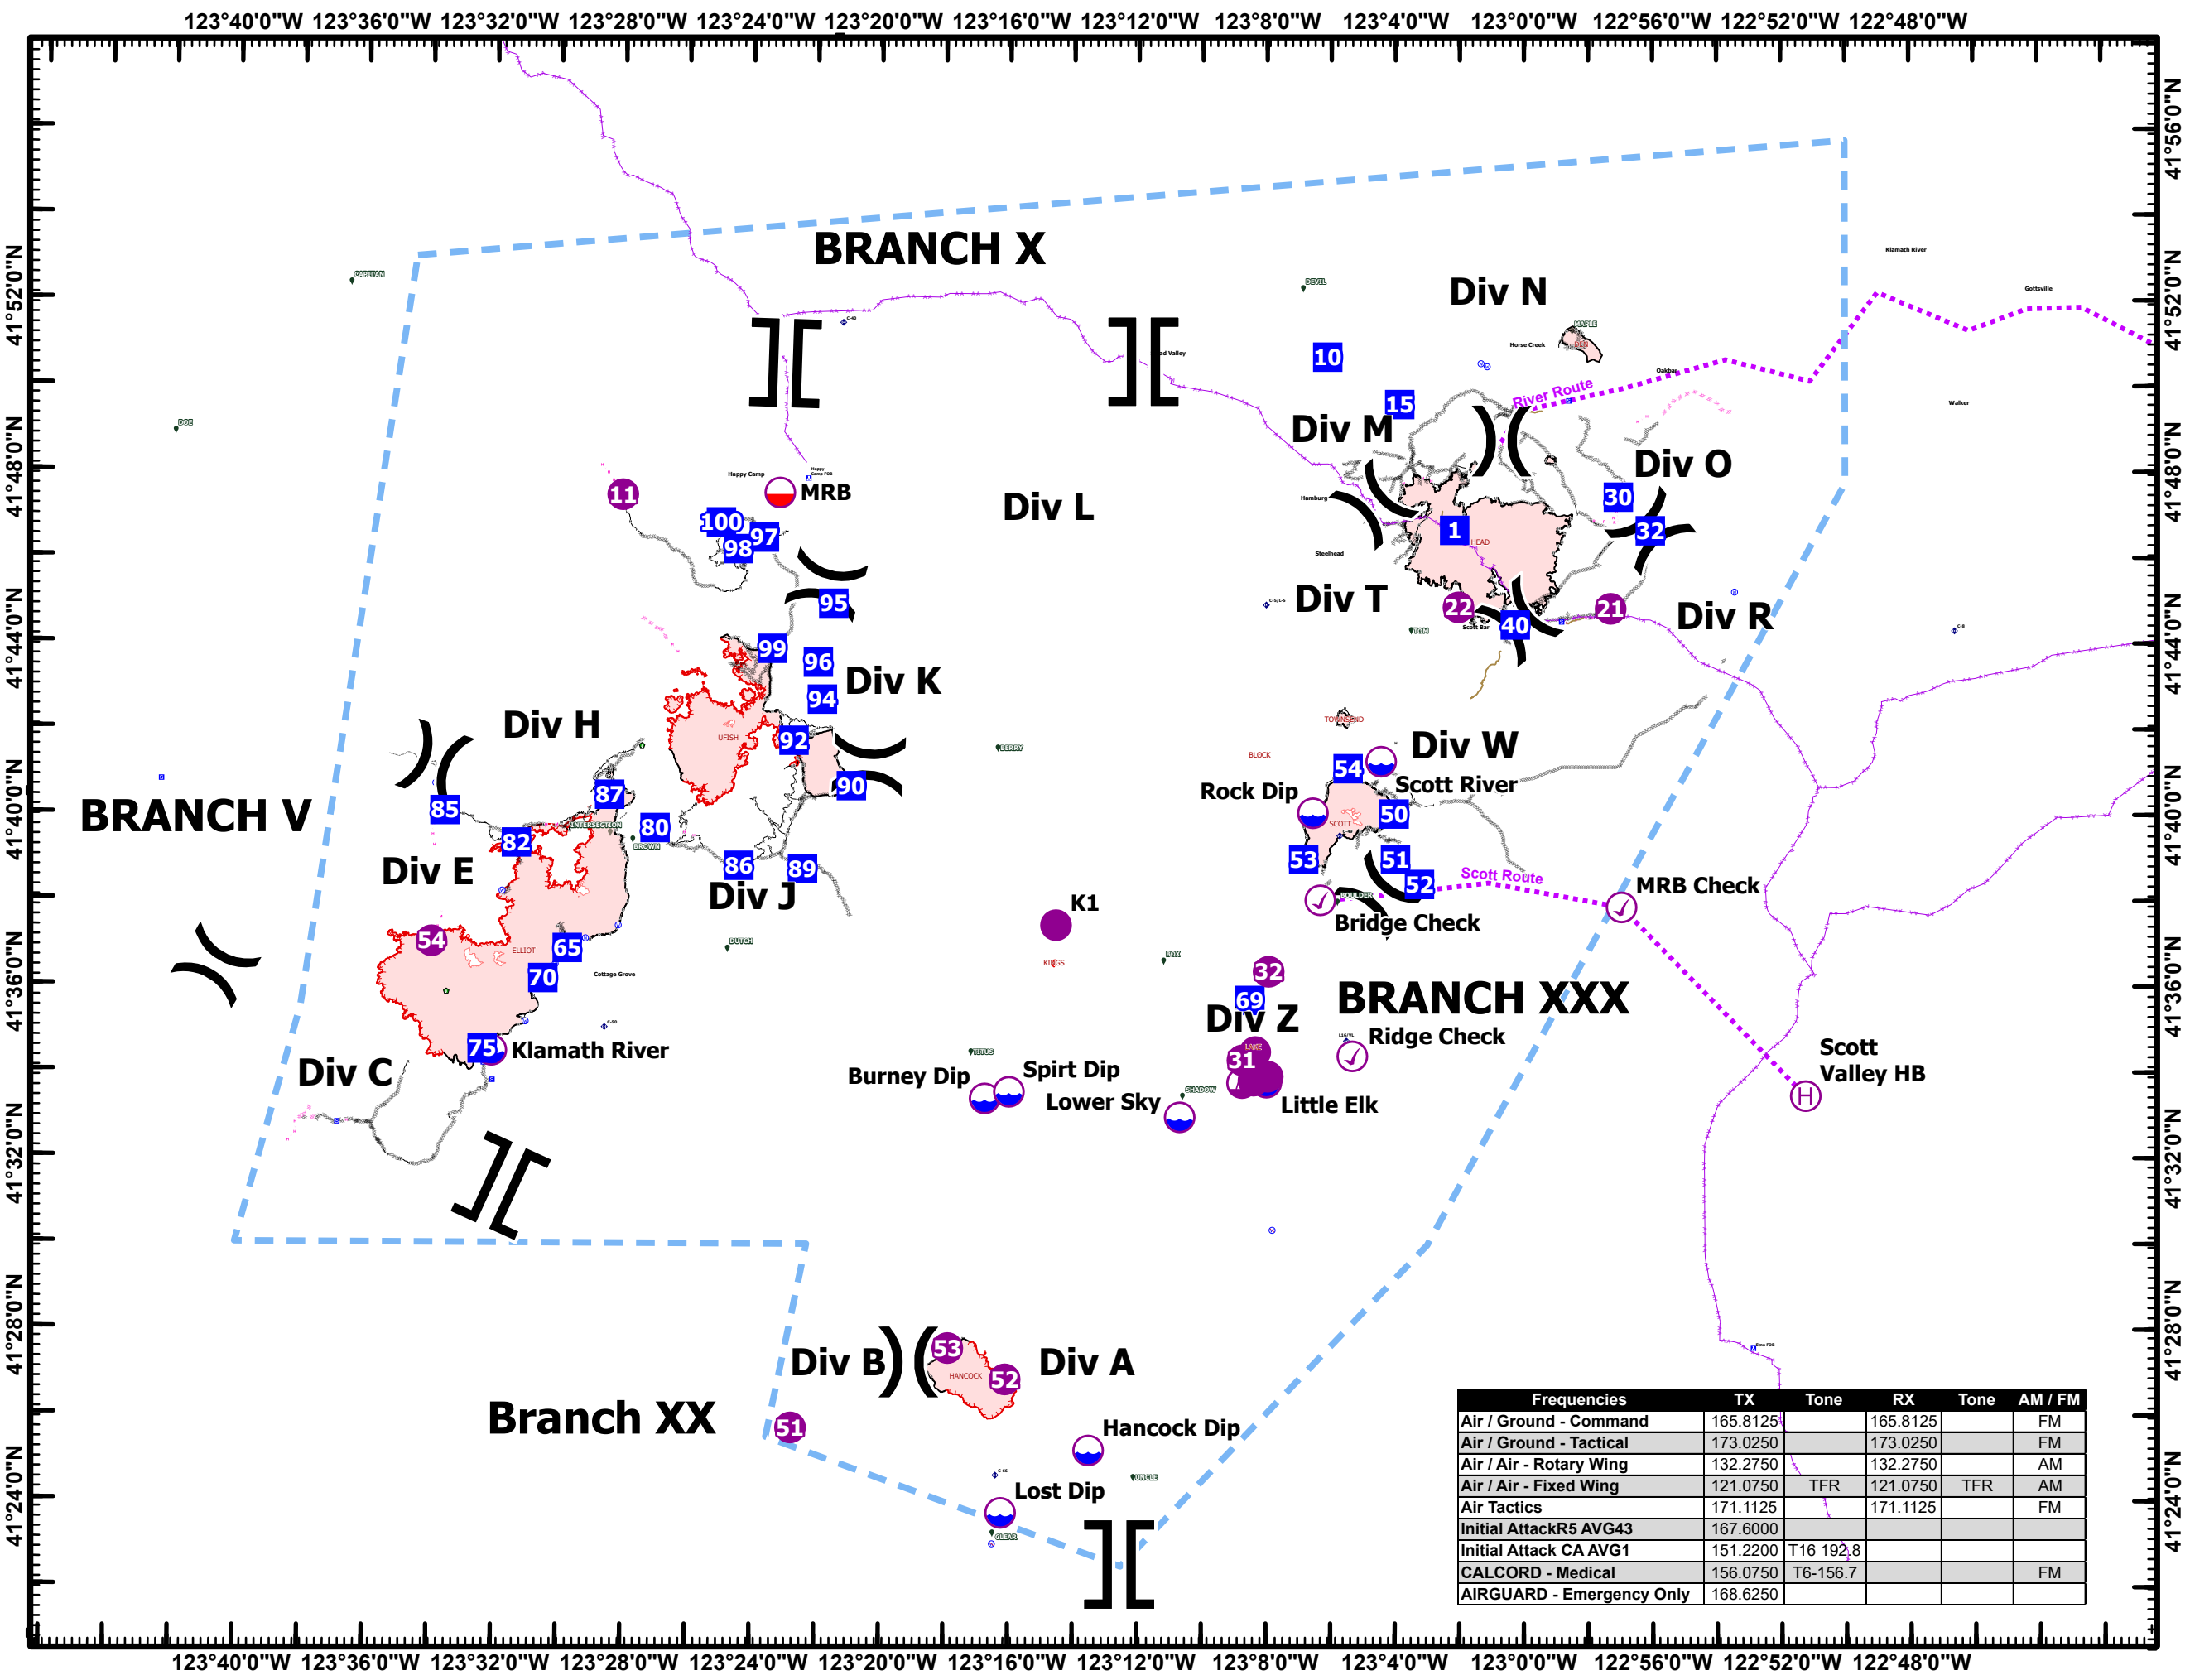

Pilot Map

Happy Camp Complex CA-KNF-007022

Sept 08, 2023

- USFS Small Fires
- Logistics
 - Camp
 - Staging Area
- Operations
 - Lookout
- Fire
 - Hot Spot - Spot Fire
- Repair
 - Hazard Tree
- Communications
 - ◆ Repeater
- Water
 - Water Source
 - Restricted Water Source
- FC Line Type
 - Contained
 - Uncontained
 - Wildfire Daily Fire Perimeter

Frequencies	TX	Tone	RX	Tone	AM / FM
Air / Ground - Command	165.8125		165.8125		FM
Air / Ground - Tactical	173.0250		173.0250		FM
Air / Air - Rotary Wing	132.2750		132.2750		AM
Air / Air - Fixed Wing	121.0750	TFR	121.0750	TFR	AM
Air Tactics	171.1125		171.1125		FM
Initial Attack R5 AVG43	167.6000				
Initial Attack CA AVG1	151.2200	T16 192.8			
CALCORD - Medical	156.0750	T6-156.7			FM
AIRGUARD - Emergency Only	168.6250				

1:270,000
Datum: North American 1983

0 1.5 3 6 Miles

PILOT