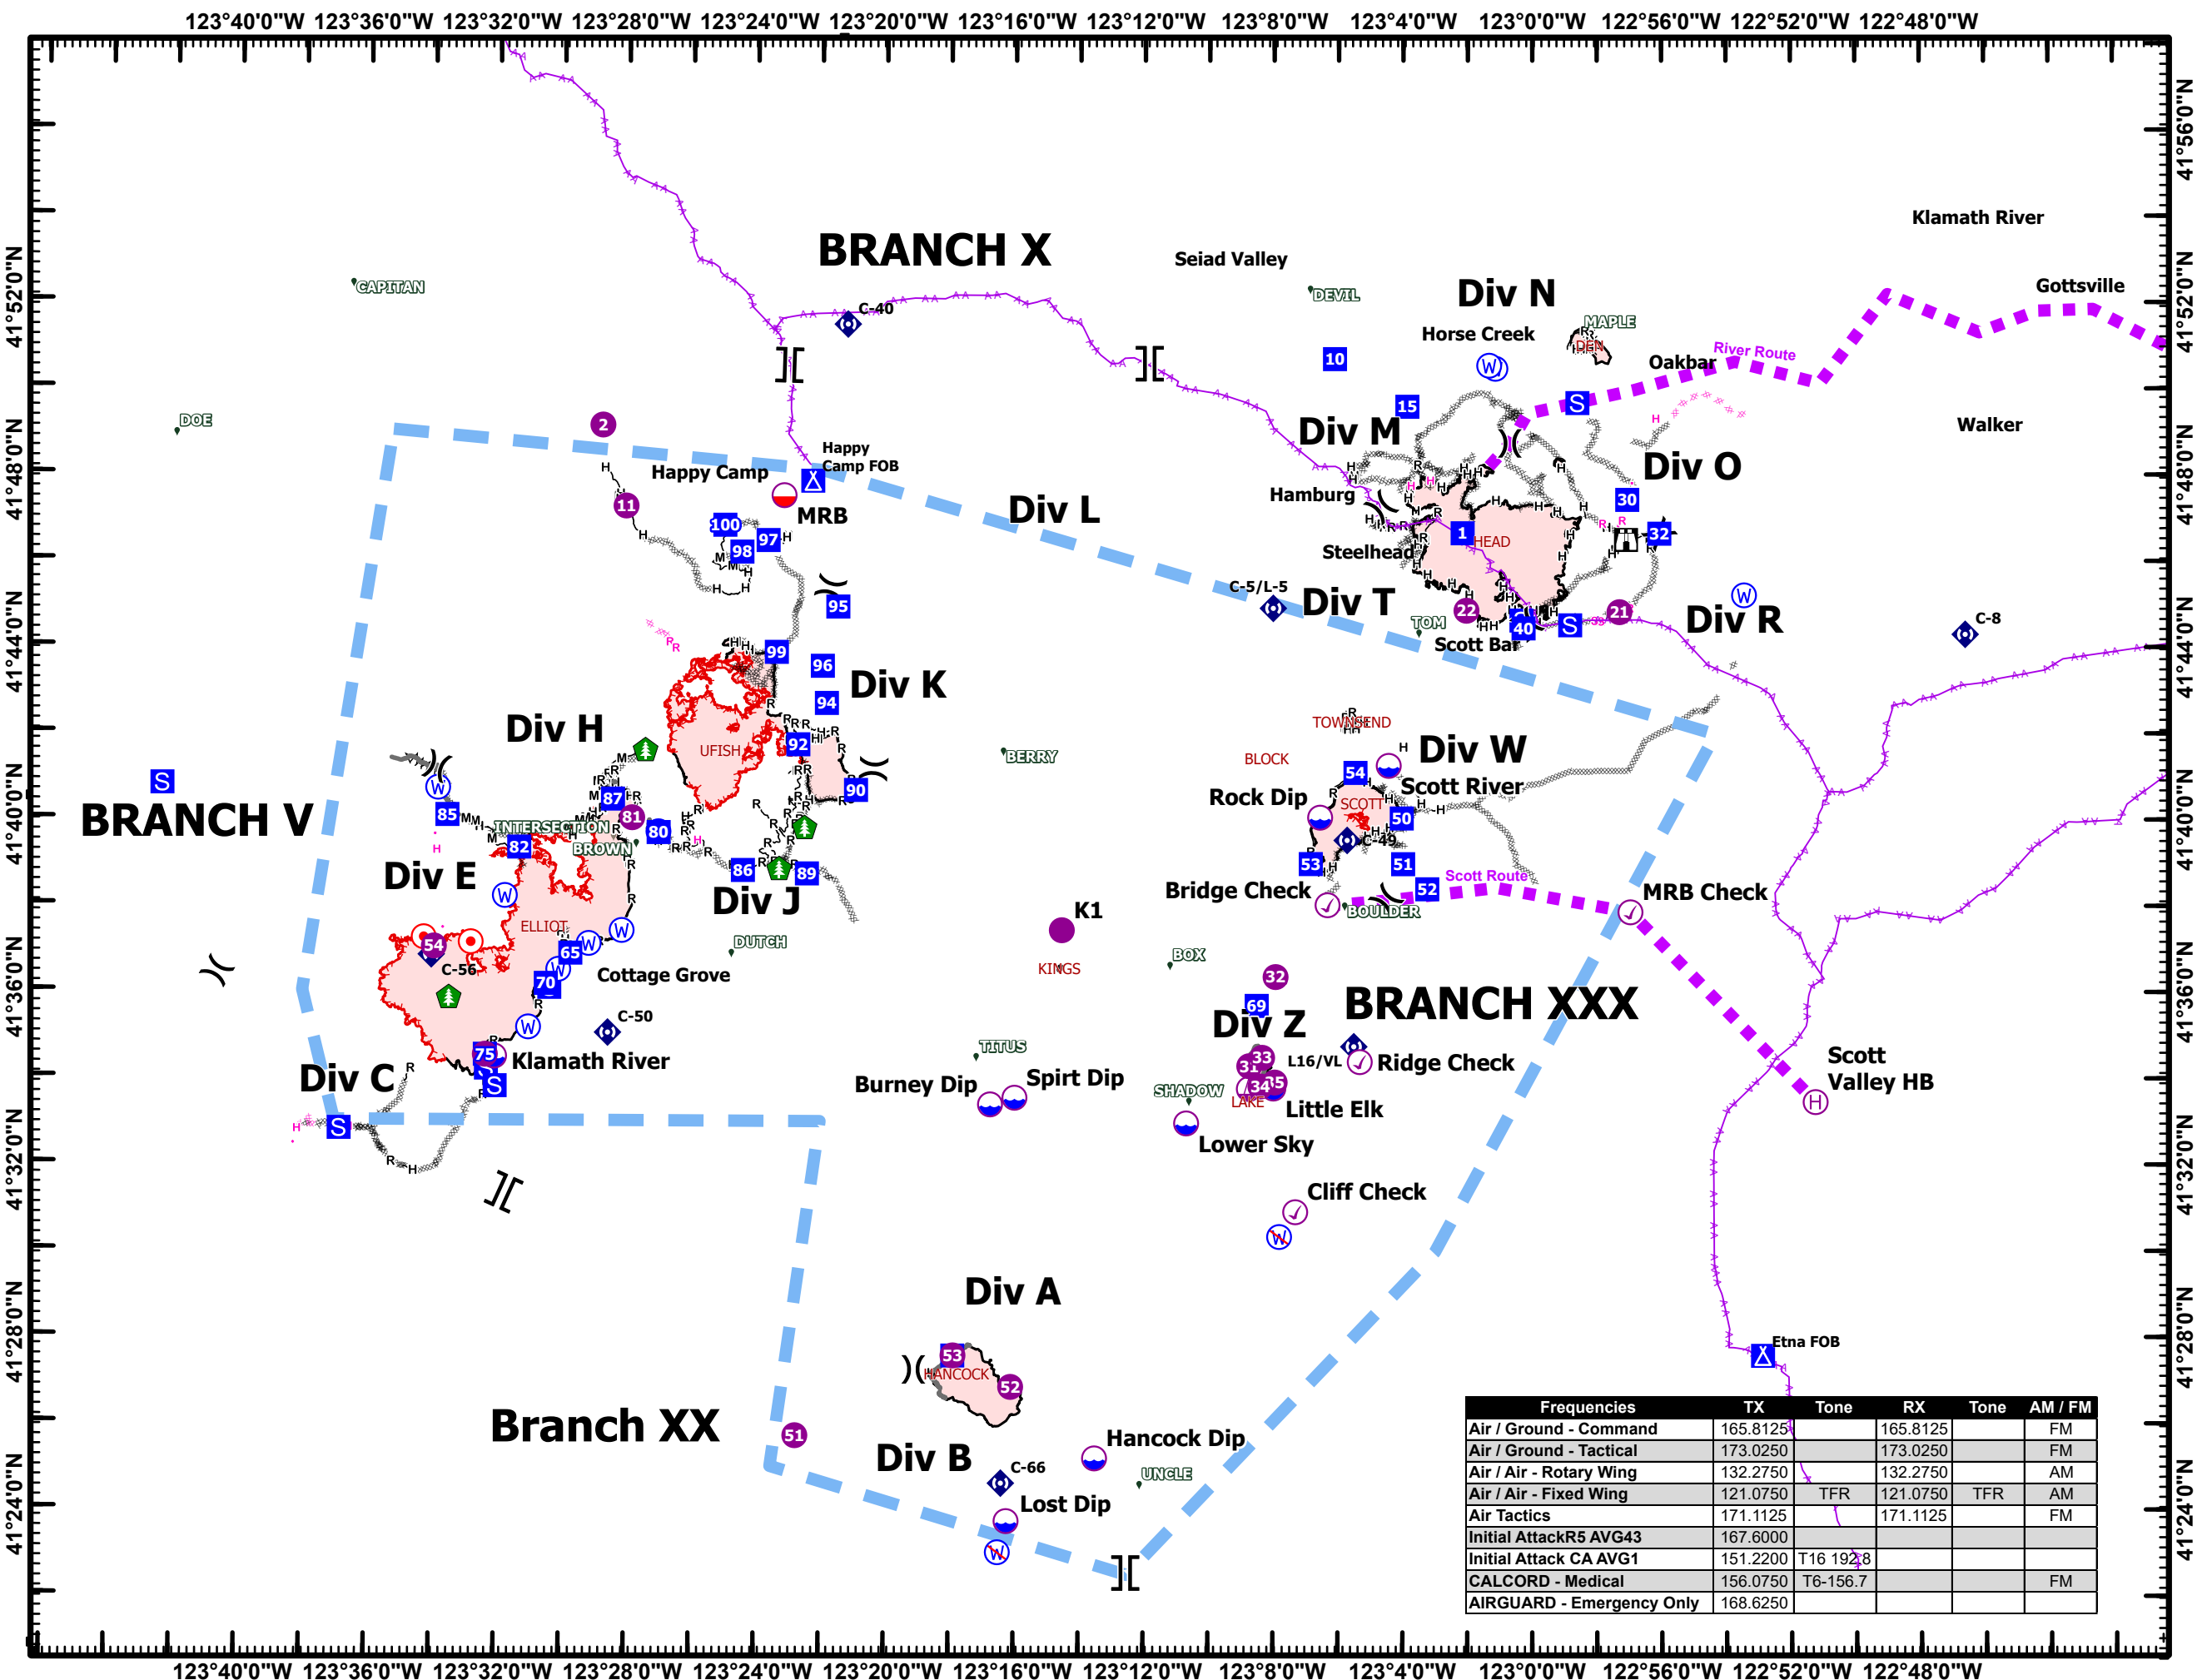

# Pilot Map

Happy Camp Complex  
CA-KNF-007022

Sept 10, 2023

- USFS Small Fires
- Logistics
  - Camp
  - Staging Area
- Operations
  - Lookout
- Fire
  - Hot Spot - Spot Fire
- Repair
  - Hazard Tree
- Communications
  - Repeater
- Water
  - Water Source
  - Restricted Water Source
  - Transmission Lines
- FC Line Type
  - Contained
  - Uncontained
  - Wildfire Daily Fire Perimeter

Frequencies	TX	Tone	RX	Tone	AM / FM
Air / Ground - Command	165.8125		165.8125		FM
Air / Ground - Tactical	173.0250		173.0250		FM
Air / Air - Rotary Wing	132.2750		132.2750		AM
Air / Air - Fixed Wing	121.0750	TFR	121.0750	TFR	AM
Air Tactics	171.1125		171.1125		FM
Initial Attack R5 AVG43	167.6000				
Initial Attack CA AVG1	151.2200	T16 192.8			
CALCORD - Medical	156.0750	T6-156.7			FM
AIRGUARD - Emergency Only	168.6250				

1:270,000  
Datum: North American 1983

0
1.5
3
6 Miles

PILOT