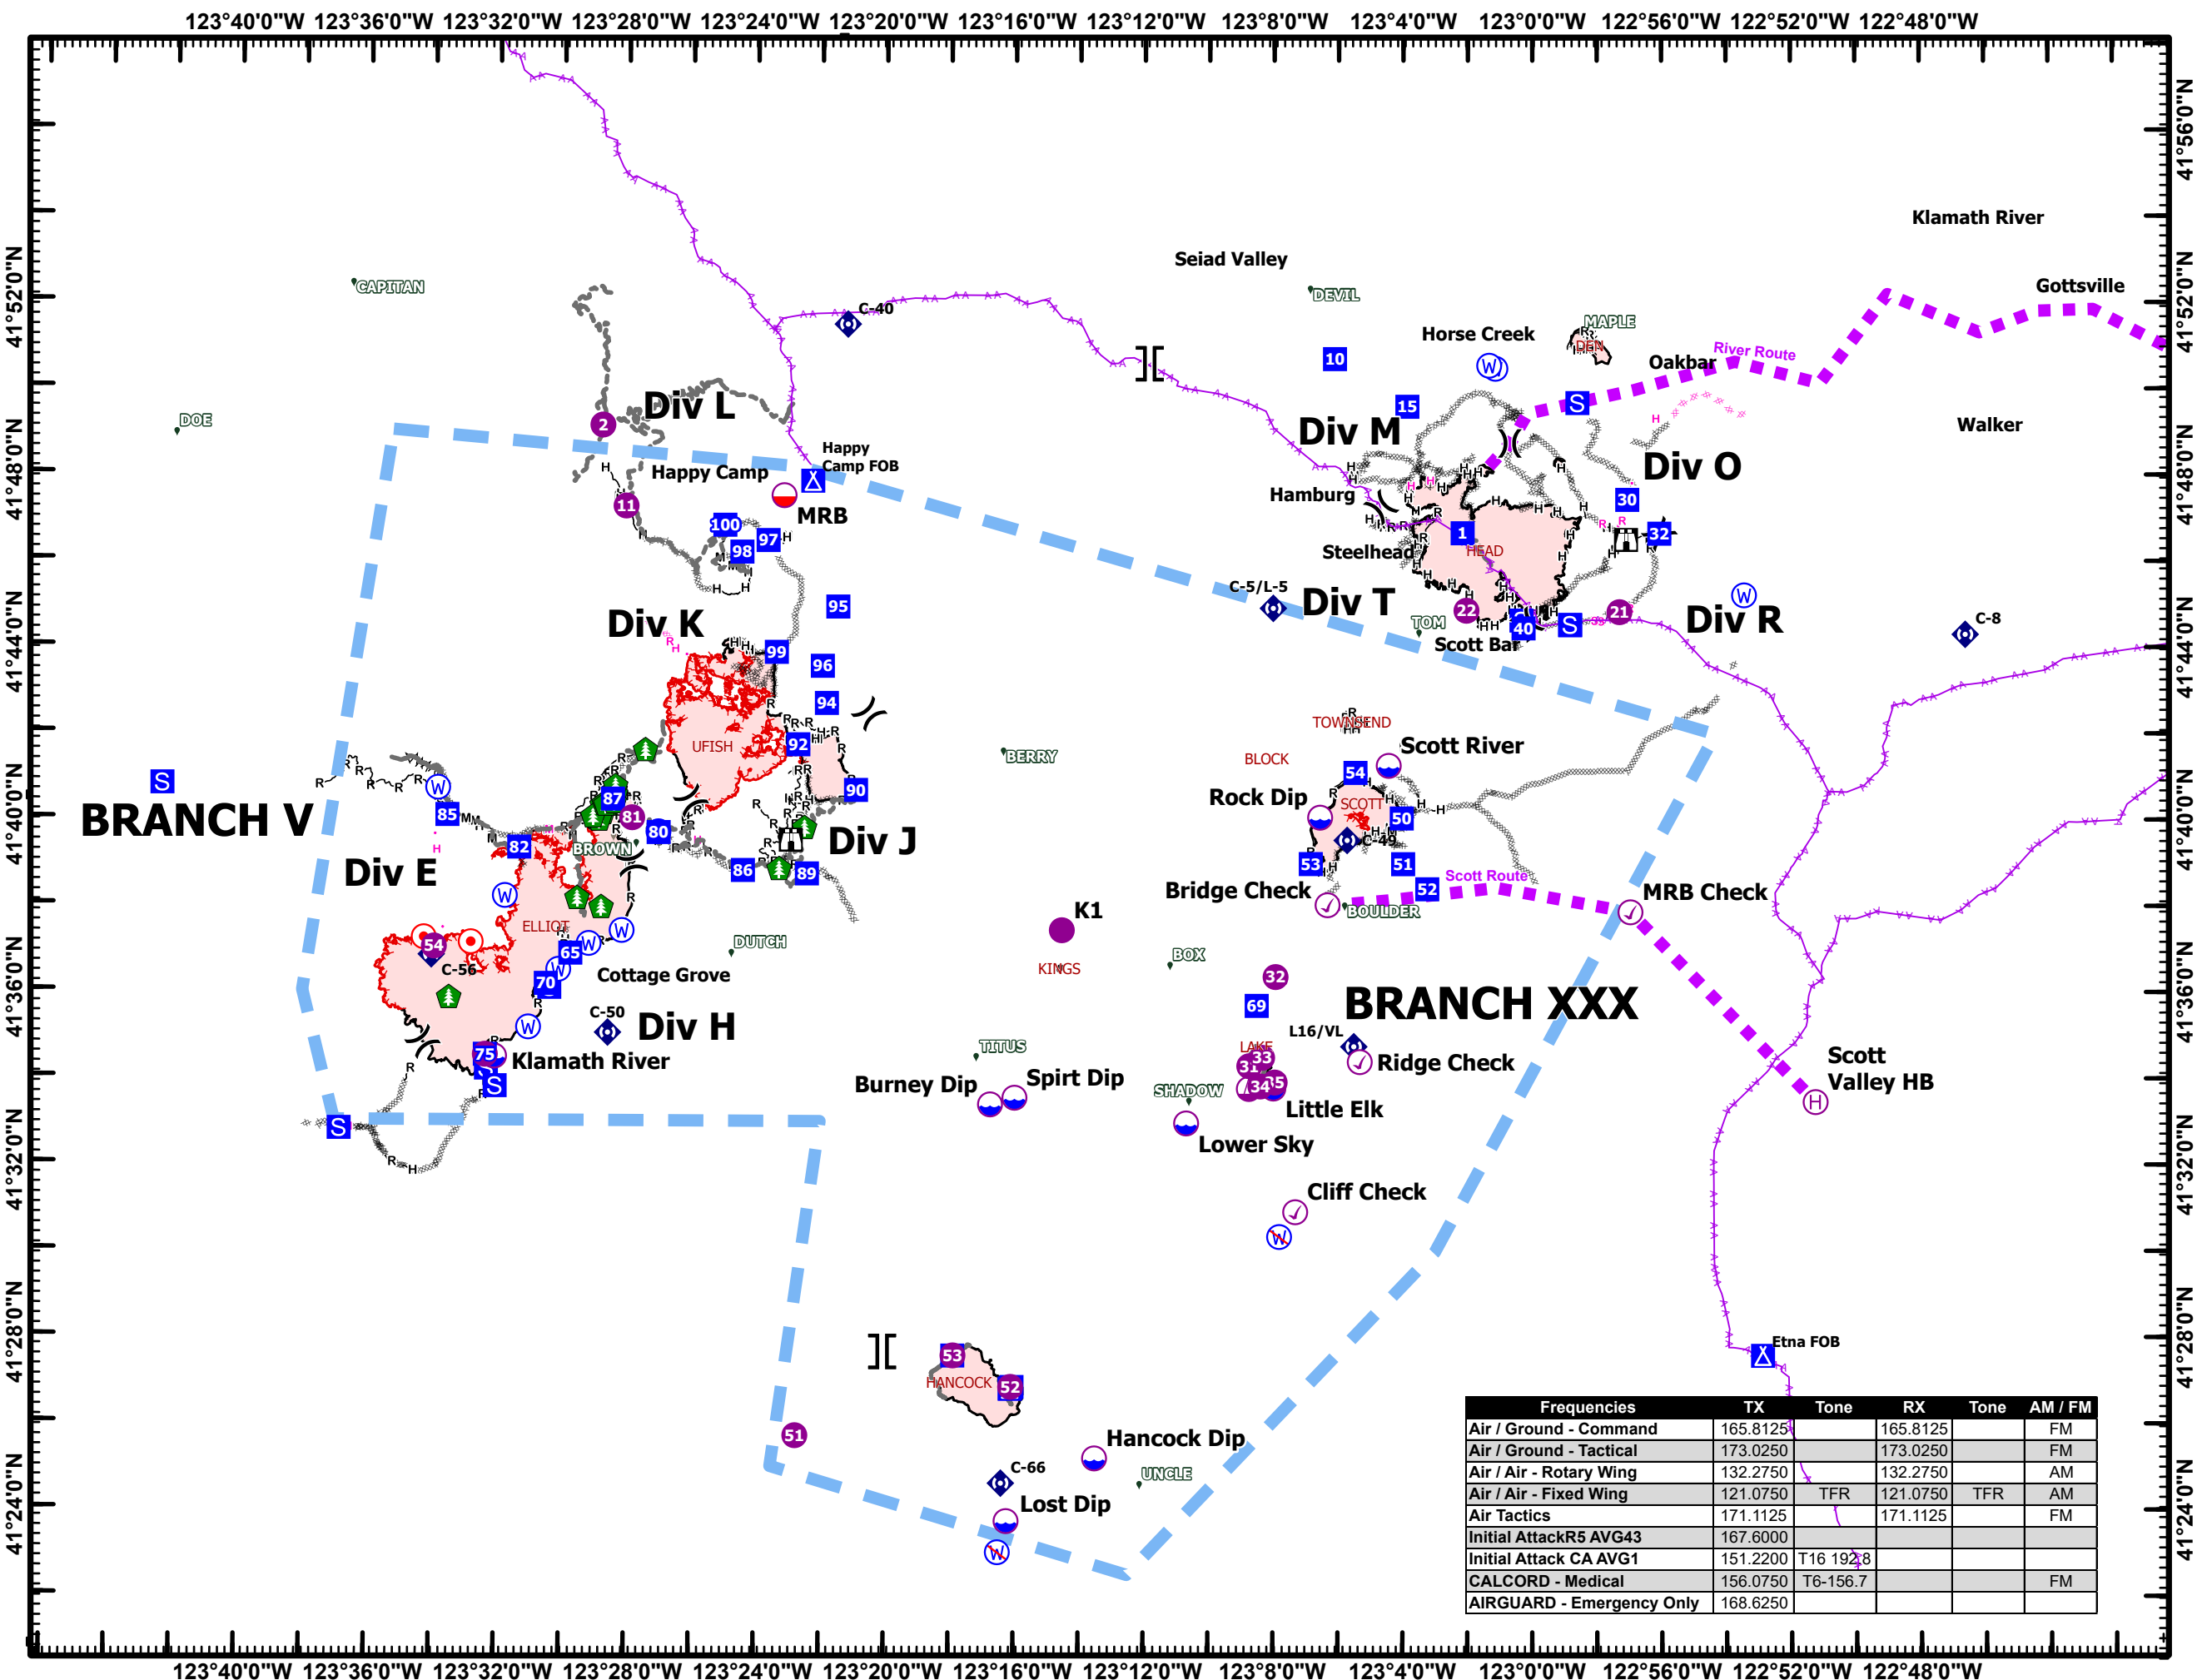

Pilot Map

Happy Camp Complex
CA-KNF-007022

Sept 14, 2023

- USFS Small Fires
- Logistics**
- Camp
- Staging Area
- Operations**
- Lookout
- Fire**
- Hot Spot - Spot Fire
- Repair**
- Hazard Tree
- Communications**
- Repeater
- Water**
- Water Source
- Restricted Water Source
- Transmission Lines
- FC Line Type**
- Contained
- Uncontained
- Wildfire Daily Fire Perimeter

Frequencies	TX	Tone	RX	Tone	AM / FM
Air / Ground - Command	165.8125		165.8125		FM
Air / Ground - Tactical	173.0250		173.0250		FM
Air / Air - Rotary Wing	132.2750		132.2750		AM
Air / Air - Fixed Wing	121.0750	TFR	121.0750	TFR	AM
Air Tactics	171.1125		171.1125		FM
Initial Attack R5 AVG43	167.6000				
Initial Attack CA AVG1	151.2200	T16 192.8			
CALCORD - Medical	156.0750	T6-156.7			FM
AIRGUARD - Emergency Only	168.6250				

1:270,000
Datum: North American 1983

0
1.5
3
6 Miles

PILOT