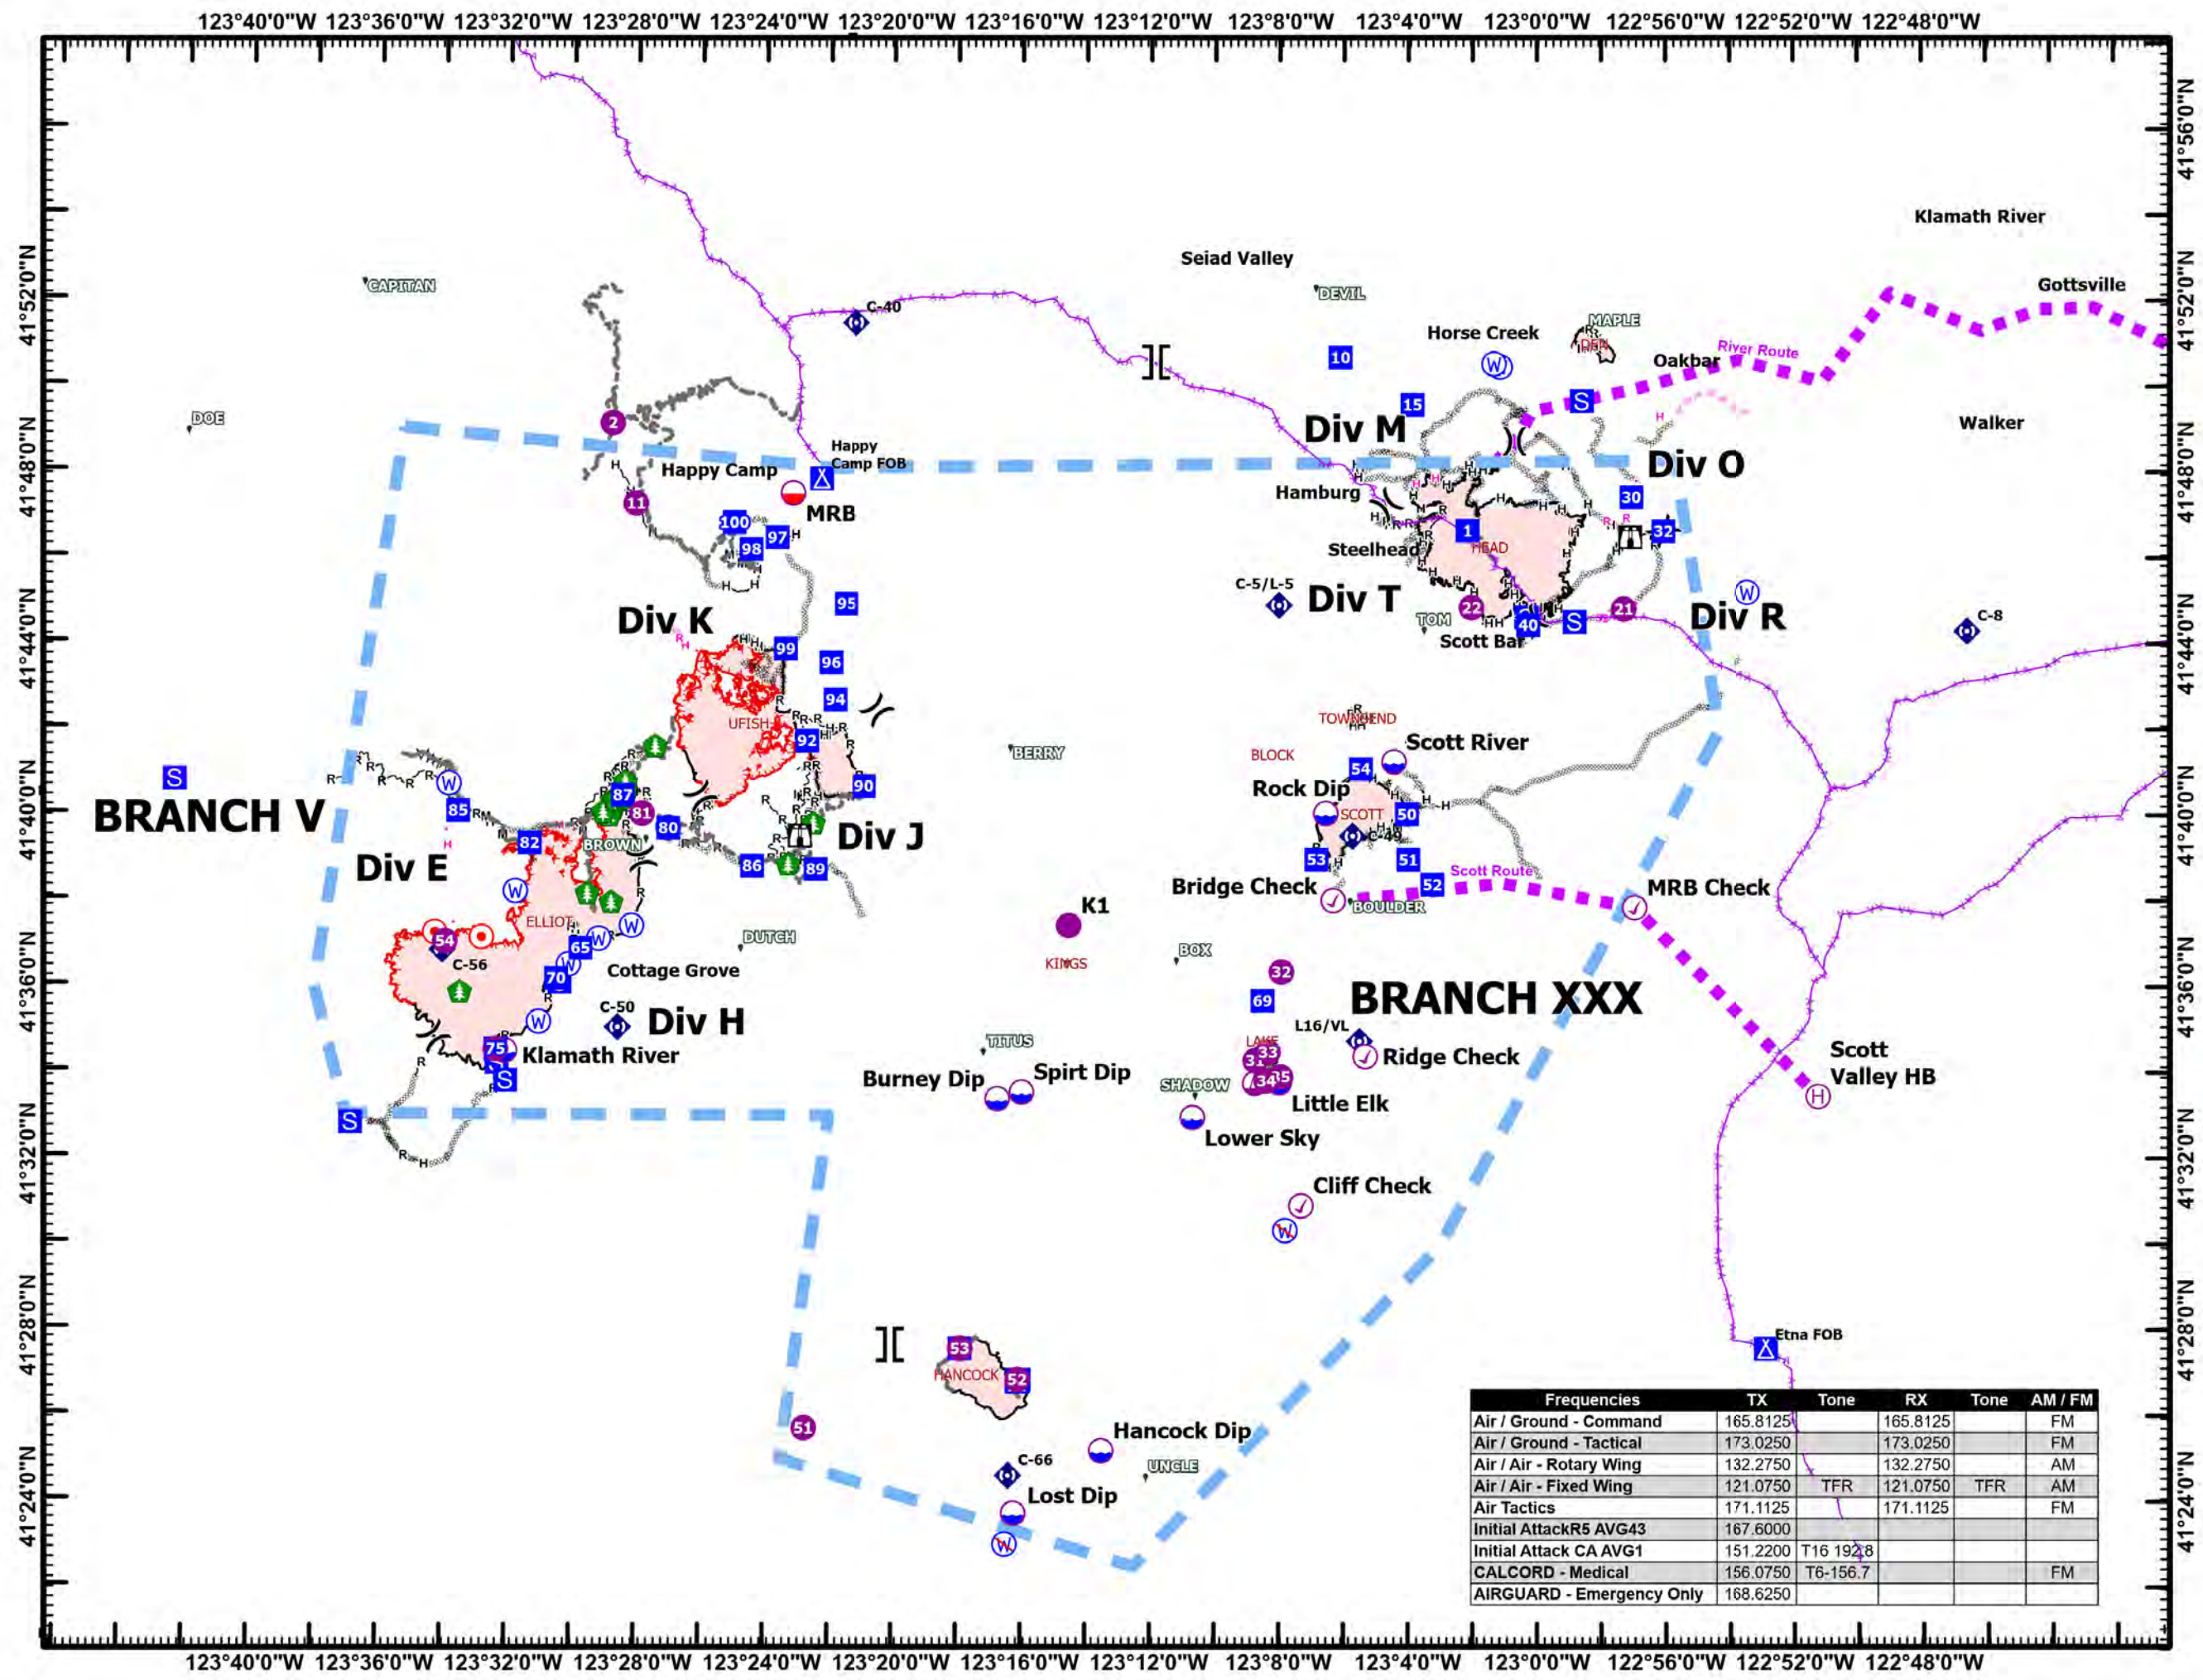

# Pilot Map

Happy Camp Complex  
CA-KNF-007022

Sept 15, 2023

- USFS Small Fires
- Logistics**
- Camp
- Staging Area
- Operations**
- Lookout
- Fire**
- Hot Spot - Spot Fire
- Repair**
- Hazard Tree
- Communications**
- Repeater
- Water**
- Water Source
- Restricted Water Source
- Transmission Lines
- FC Line Type**
- Contained
- Uncontained
- Wildfire Daily Fire Perimeter

Frequencies	TX	Tone	RX	Tone	AM / FM
Air / Ground - Command	165.8125		165.8125		FM
Air / Ground - Tactical	173.0250		173.0250		FM
Air / Air - Rotary Wing	132.2750		132.2750		AM
Air / Air - Fixed Wing	121.0750	TFR	121.0750	TFR	AM
Air Tactics	171.1125		171.1125		FM
Initial Attack R5 AVG43	167.6000				
Initial Attack CA AVG1	151.2200	T16 192.8			
CALCORD - Medical	156.0750	T6-156.7			FM
AIRGUARD - Emergency Only	168.6250				

1:270,000  
Datum: North American 1983

**PILOT**