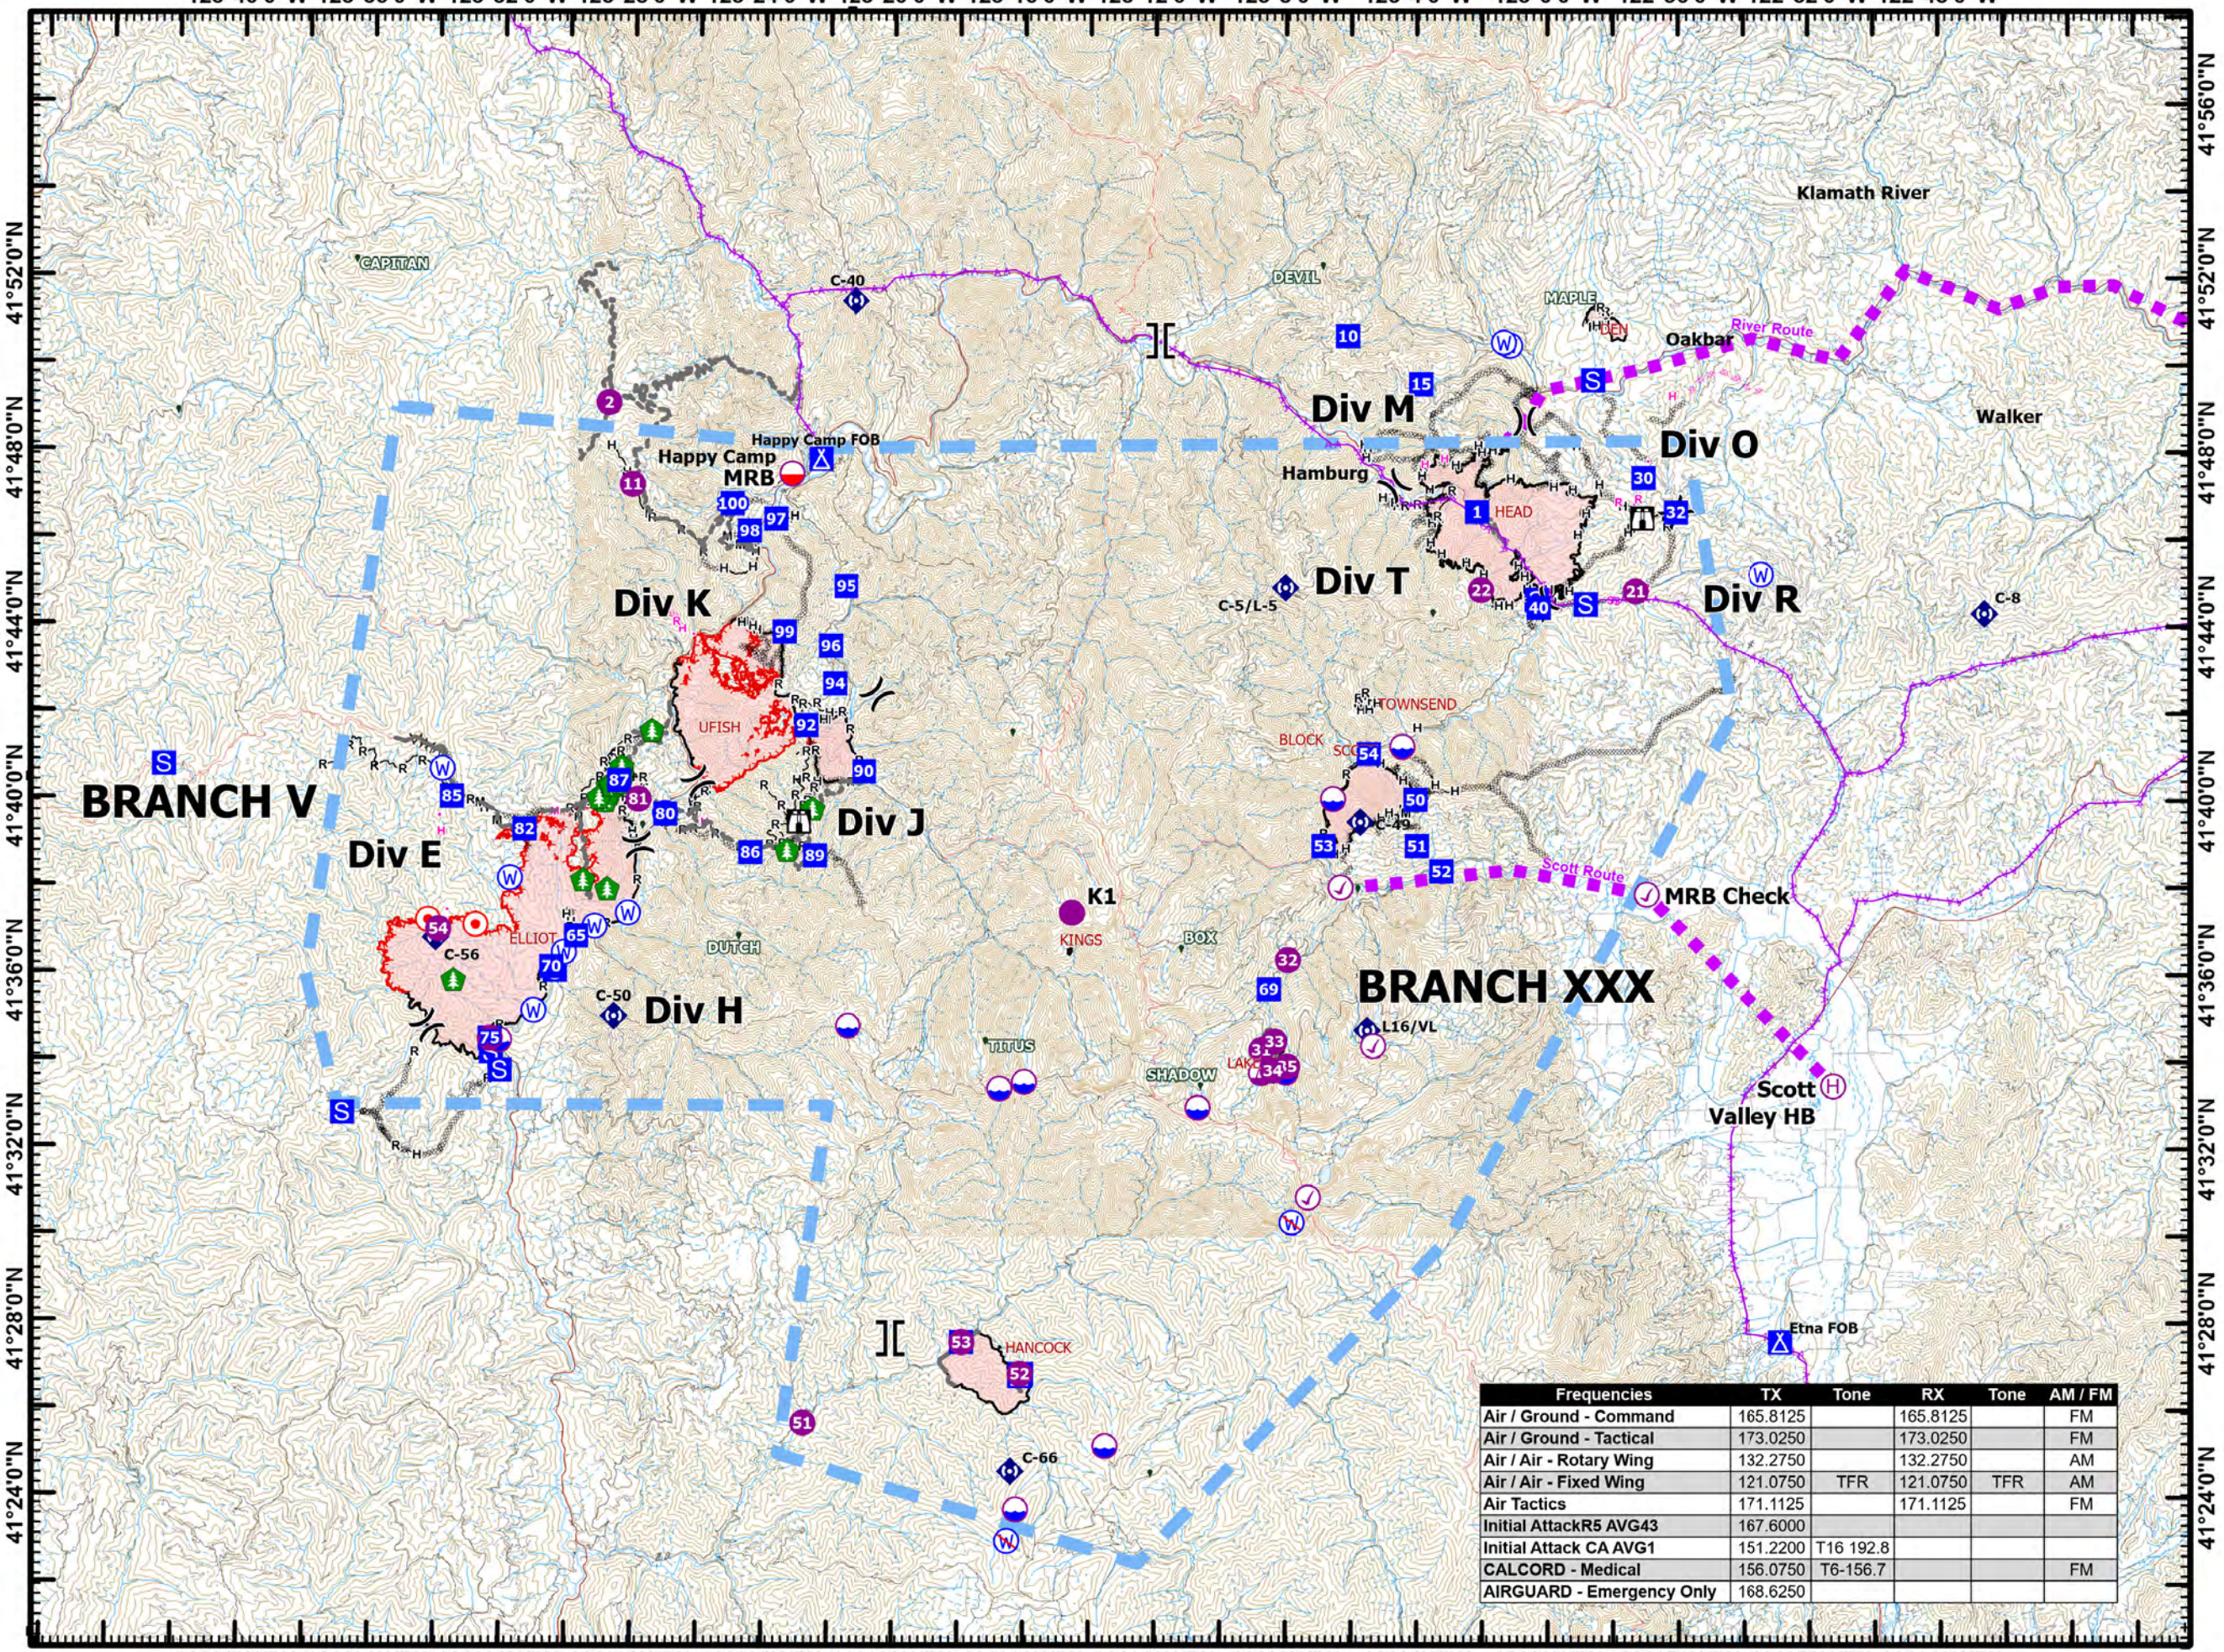

123°40'0"W 123°36'0"W 123°32'0"W 123°28'0"W 123°24'0"W 123°20'0"W 123°16'0"W 123°12'0"W 123°8'0"W 123°4'0"W 123°0'0"W 122°56'0"W 122°52'0"W 122°48'0"W

Pilot Map

Happy Camp Complex
CA-KNF-007022

Sept 16, 2023

- USFS Small Fires
- Logistics**
- Camp
- Staging Area
- Operations**
- Lookout
- Fire**
- Hot Spot - Spot Fire
- Repair**
- Hazard Tree
- Communications**
- Repeater
- Water**
- Water Source
- Restricted Water Source
- Transmission Lines
- FC Line Type**
- Contained
- Uncontained
- Wildfire Daily Fire Perimeter

1:270,000
Datum: North American 1983
0 1.5 3 6 Miles

PILOT

123°40'0"W 123°36'0"W 123°32'0"W 123°28'0"W 123°24'0"W 123°20'0"W 123°16'0"W 123°12'0"W 123°8'0"W 123°4'0"W 123°0'0"W 122°56'0"W 122°52'0"W 122°48'0"W

Map Updated 09/15/2023 R44411