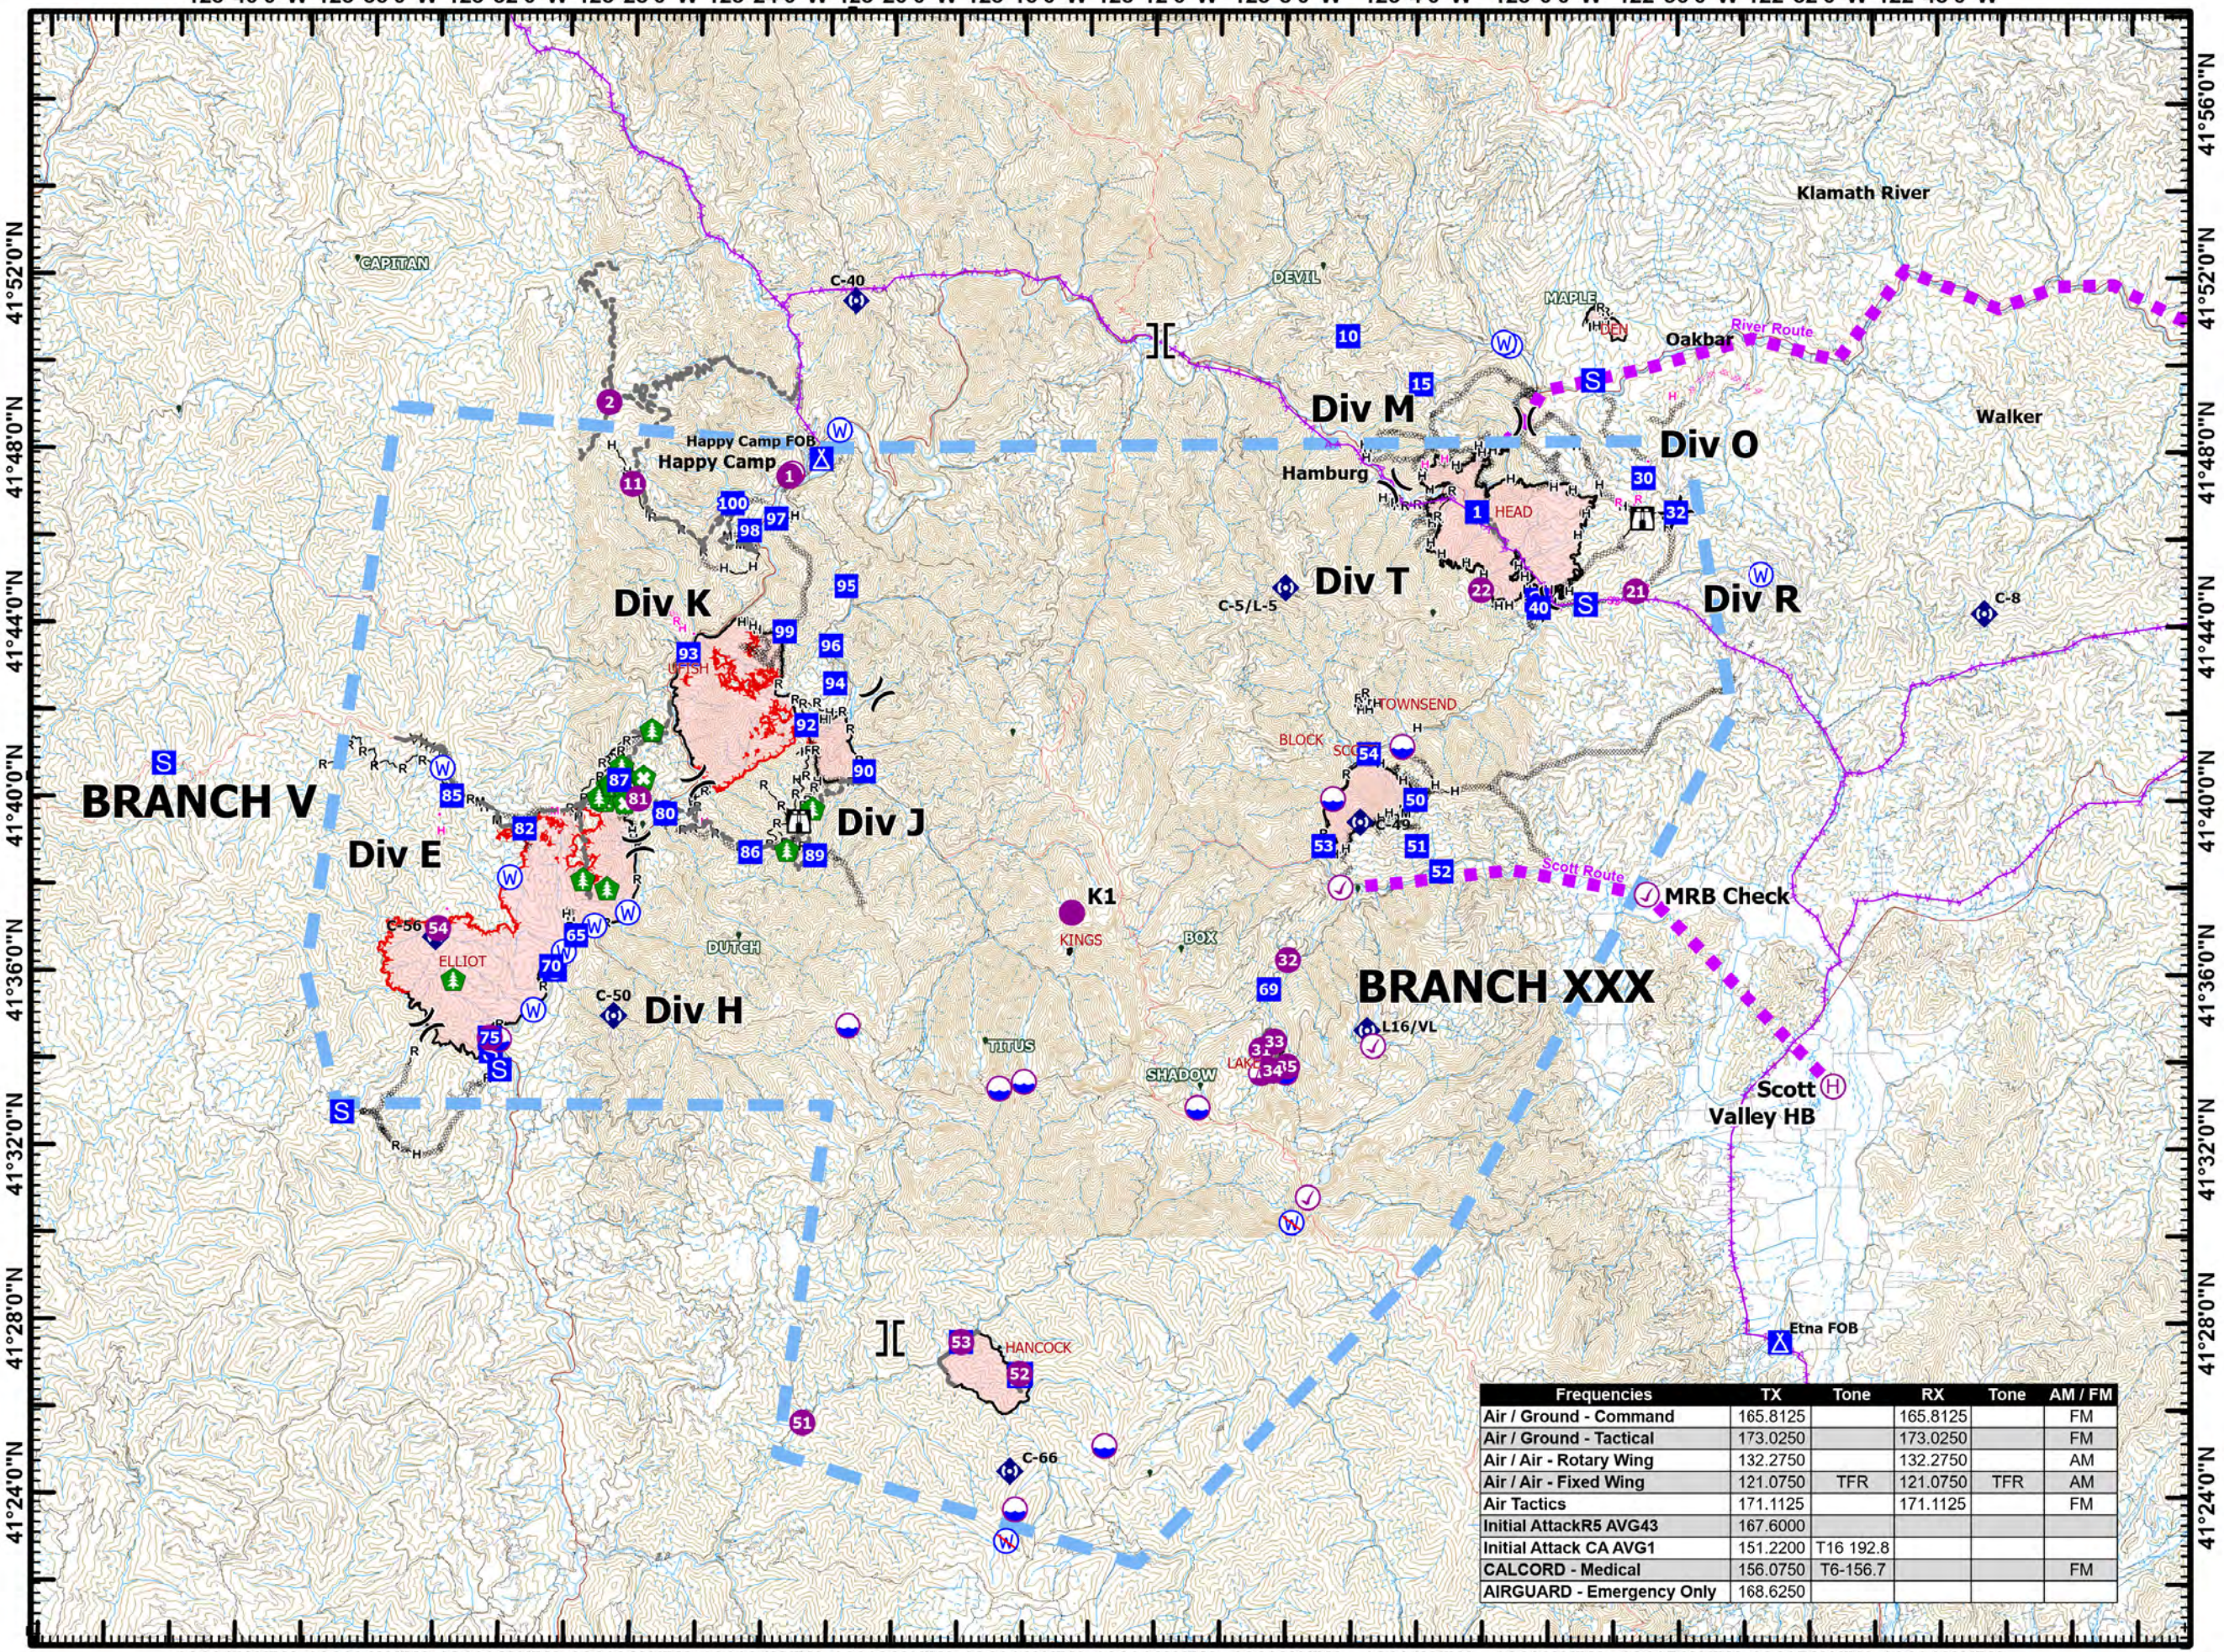

123°40'0"W 123°36'0"W 123°32'0"W 123°28'0"W 123°24'0"W 123°20'0"W 123°16'0"W 123°12'0"W 123°8'0"W 123°4'0"W 123°0'0"W 122°56'0"W 122°52'0"W 122°48'0"W

Pilot Map

Happy Camp Complex
CA-KNF-007022

Sept 17, 2023

- USFS Small Fires
- Logistics**
- Camp
- Staging Area
- Operations**
- Lookout
- Repair**
- Retardant in Avoidance Area
- Hazard Tree
- Communications**
- Repeater
- Water**
- Water Source
- Restricted Water Source
- Transmission Lines
- FC Line Type**
- Contained
- Uncontained
- Wildfire Daily Fire Perimeter

Frequencies	TX	Tone	RX	Tone	AM / FM
Air / Ground - Command	165.8125		165.8125		FM
Air / Ground - Tactical	173.0250		173.0250		FM
Air / Air - Rotary Wing	132.2750		132.2750		AM
Air / Air - Fixed Wing	121.0750	TFR	121.0750	TFR	AM
Air Tactics	171.1125		171.1125		FM
Initial Attack R5 AVG43	167.6000				
Initial Attack CA AVG1	151.2200	T16 192.8			
CALCORD - Medical	156.0750	T6-156.7			FM
AIRGUARD - Emergency Only	168.6250				

1:270,000
Datum: North American 1983
0 1.5 3 6 Miles

PILOT

123°40'0"W 123°36'0"W 123°32'0"W 123°28'0"W 123°24'0"W 123°20'0"W 123°16'0"W 123°12'0"W 123°8'0"W 123°4'0"W 123°0'0"W 122°56'0"W 122°52'0"W 122°48'0"W