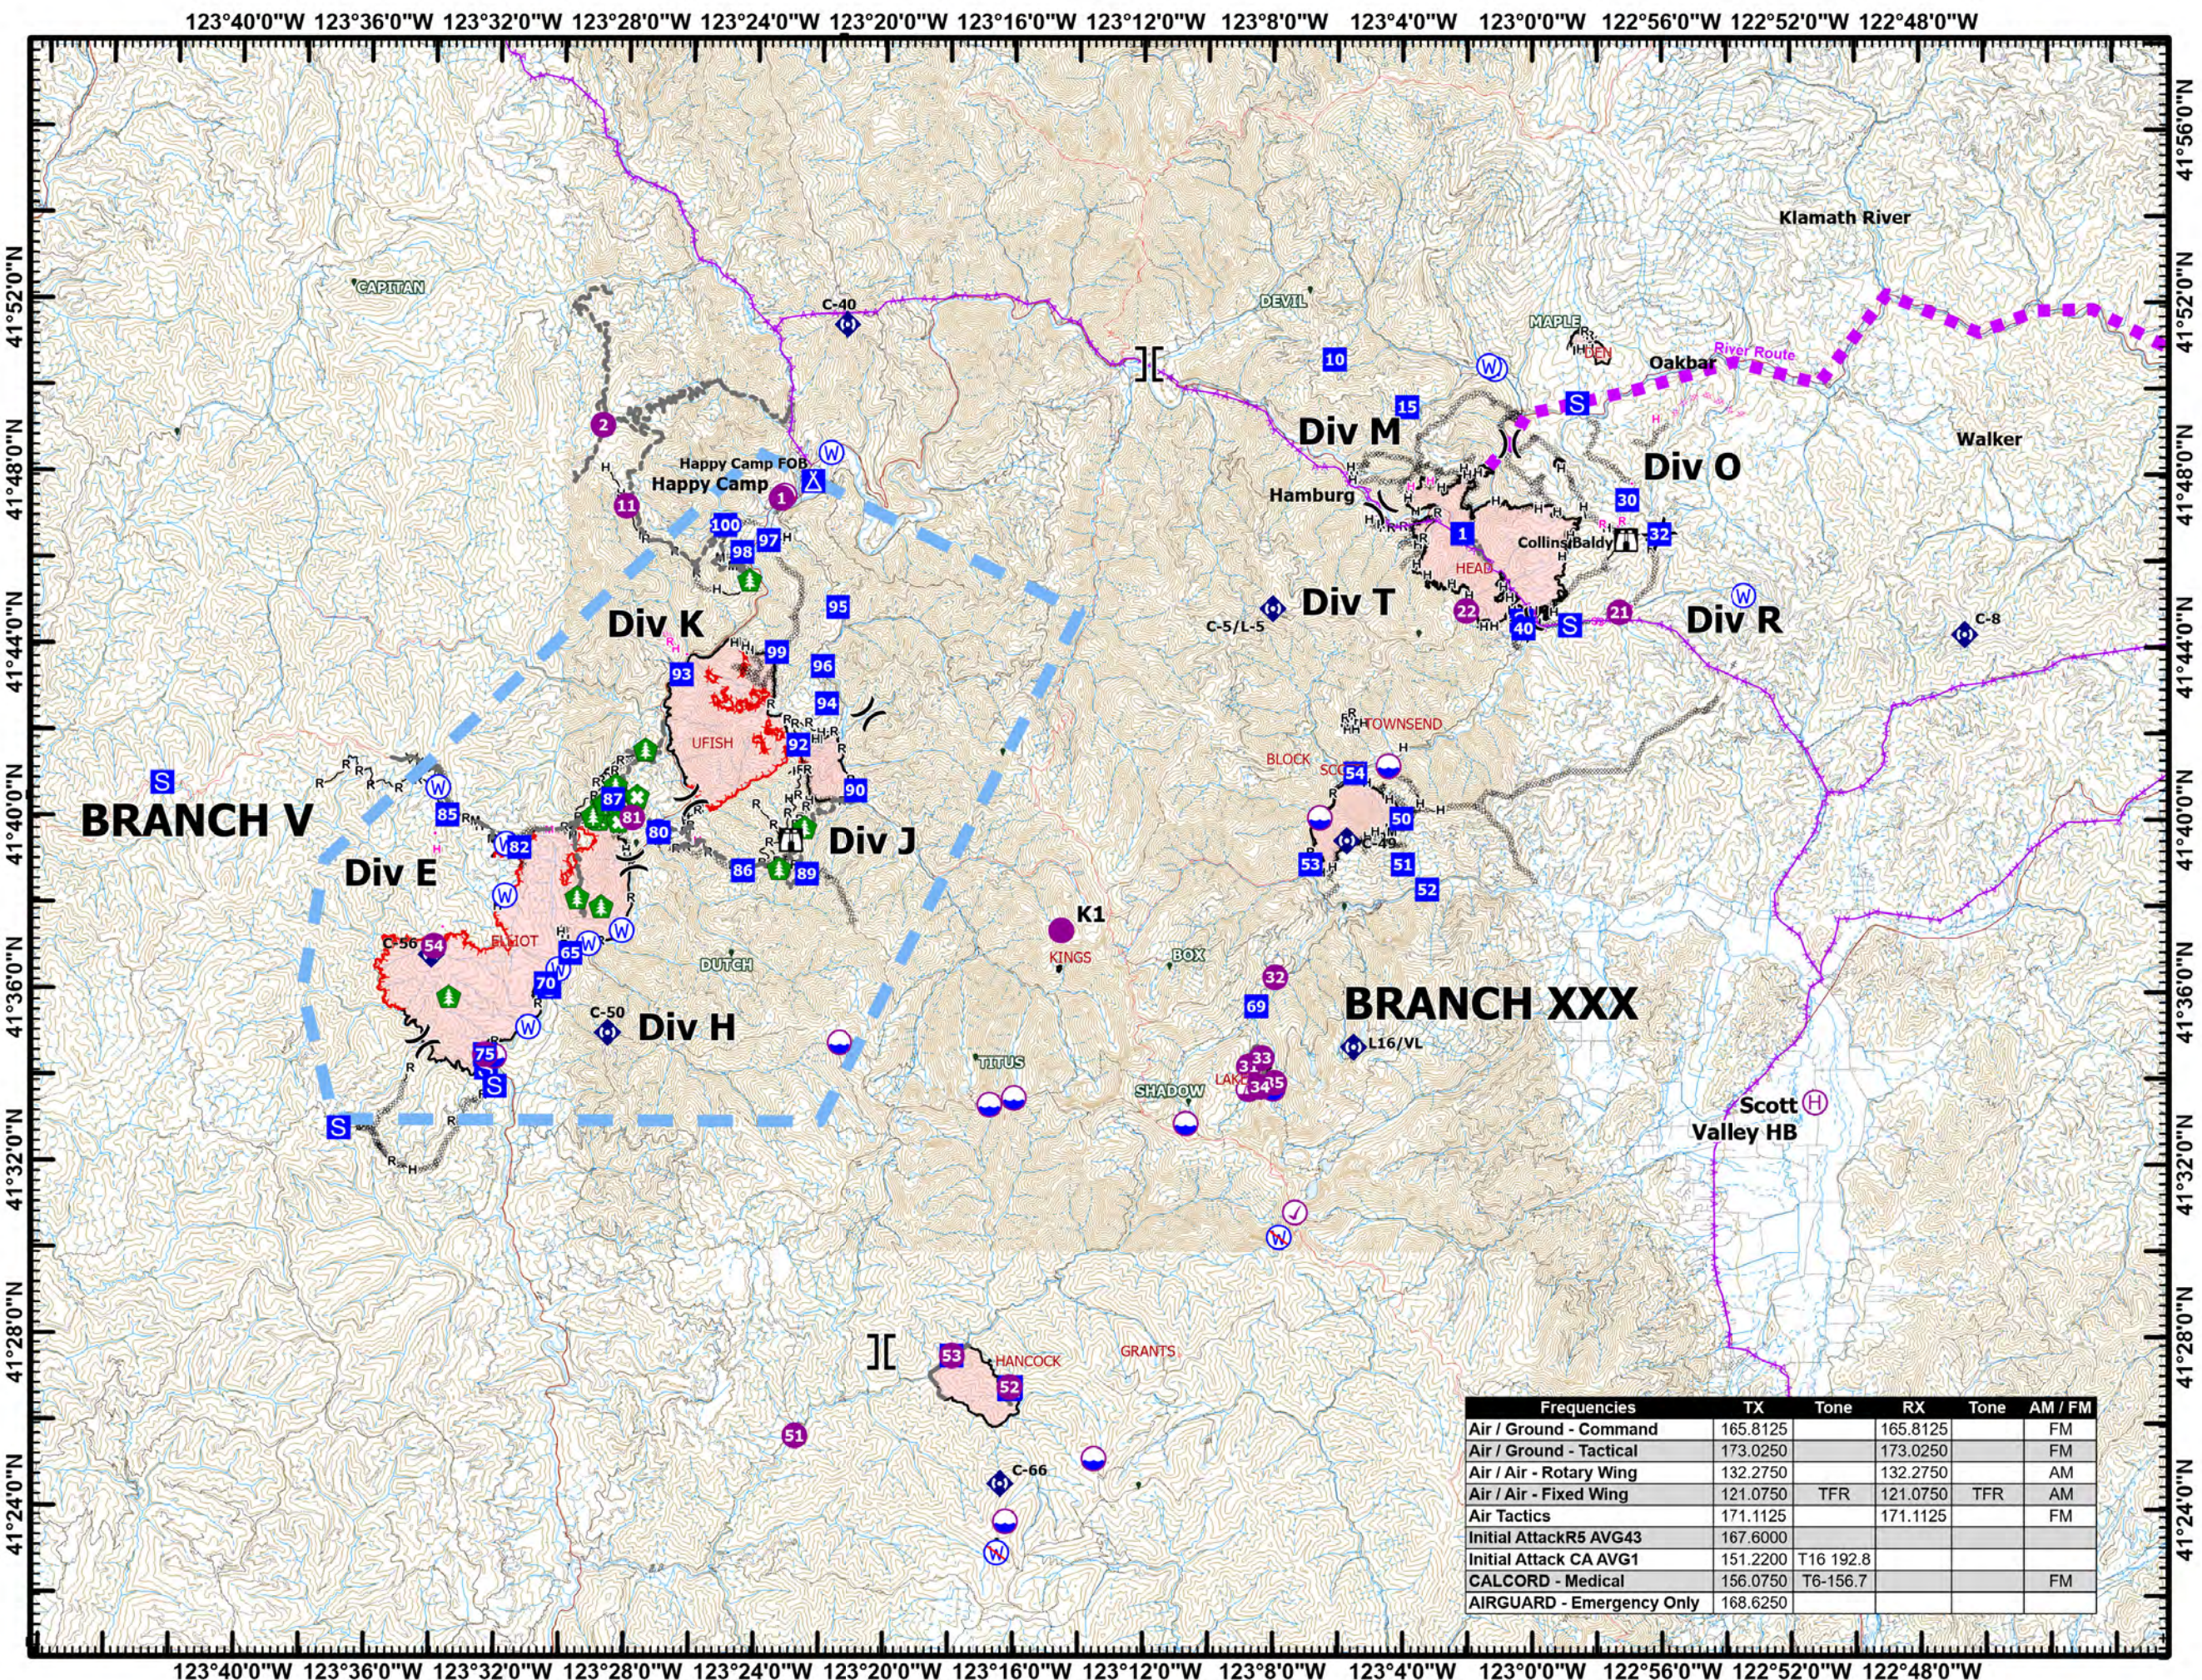

# Pilot Map

Happy Camp Complex  
CA-KNF-007022

Sept 19, 2023

USFS Small Fires

**Logistics**

- Camp
- Staging Area

**Operations**

- Lookout

**Repair**

- Retardant in Avoidance Area
- Hazard Tree

**Communications**

- Repeater

**Water**

- Water Source
- Restricted Water Source

Transmission Lines

**FC Line Type**

- Contained
- Uncontained
- Wildfire Daily Fire Perimeter

Frequencies	TX	Tone	RX	Tone	AM / FM
Air / Ground - Command	165.8125		165.8125		FM
Air / Ground - Tactical	173.0250		173.0250		FM
Air / Air - Rotary Wing	132.2750		132.2750		AM
Air / Air - Fixed Wing	121.0750	TFR	121.0750	TFR	AM
Air Tactics	171.1125		171.1125		FM
Initial Attack R5 AVG43	167.6000				
Initial Attack CA AVG1	151.2200	T16 192.8			
CALCORD - Medical	156.0750	T6-156.7			FM
AIRGUARD - Emergency Only	168.6250				

1:270,000  
Datum: North American 1983

0
1.5
3
6 Miles

PILOT