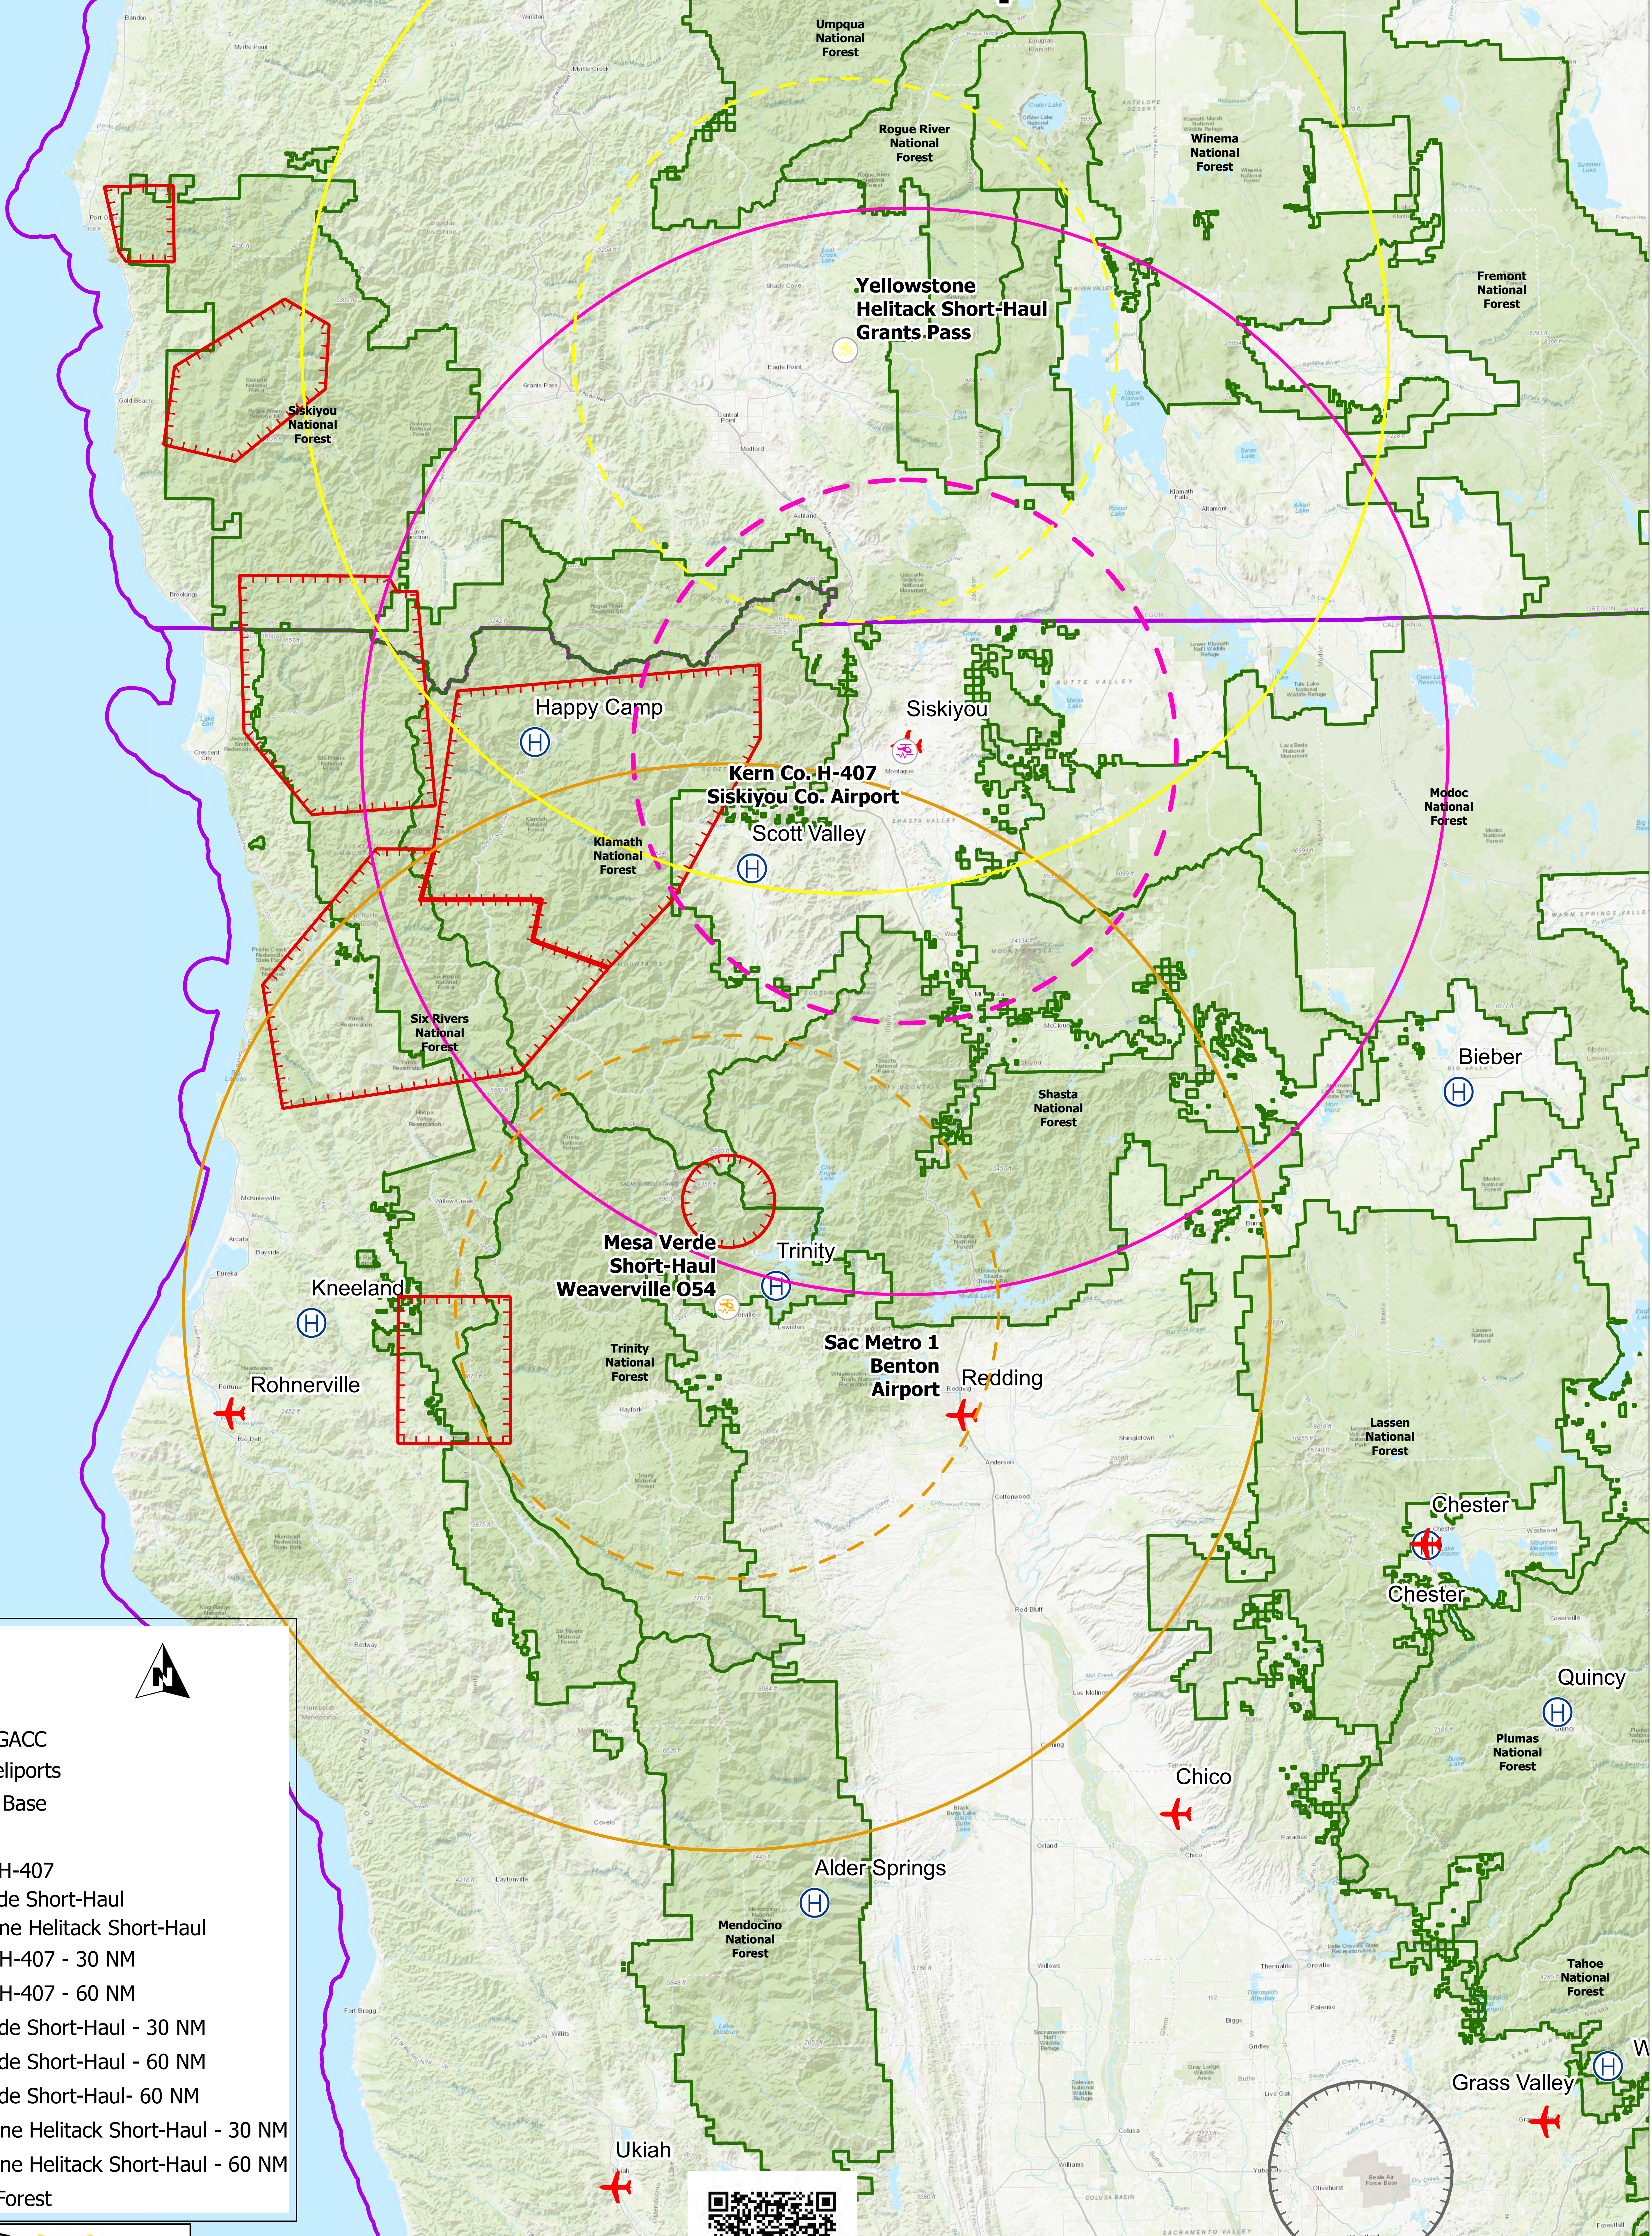

ONC & OSC TFR Aviation Map 20230907

TFR Type

- Fire
- Security
- National GACC

Air Bases and Heliports

- Airtanker Base
- Helibase
- Kern Co. H-407
- Mesa Verde Short-Haul
- Yellowstone Helitack Short-Haul
- Kern Co. H-407 - 30 NM
- Kern Co. H-407 - 60 NM
- Mesa Verde Short-Haul - 30 NM
- Mesa Verde Short-Haul - 60 NM
- Yellowstone Helitack Short-Haul - 30 NM
- Yellowstone Helitack Short-Haul - 60 NM
- National Forest

**Not to be used for Navigational Purposes.
Outside of TFRs, aviators will practice
Hemispheric Flight rules.**