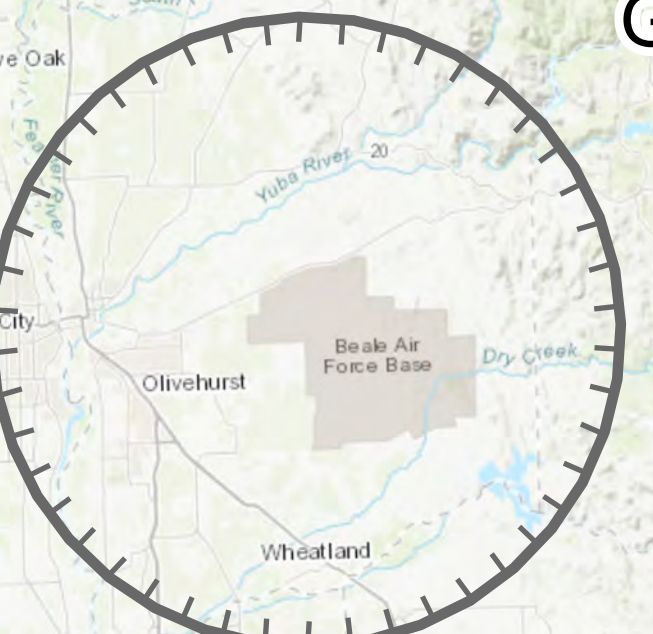

**Not to be used for Navigational Purposes.
Outside of TFRs, aviators will practice
Hemispheric Flight rules.**