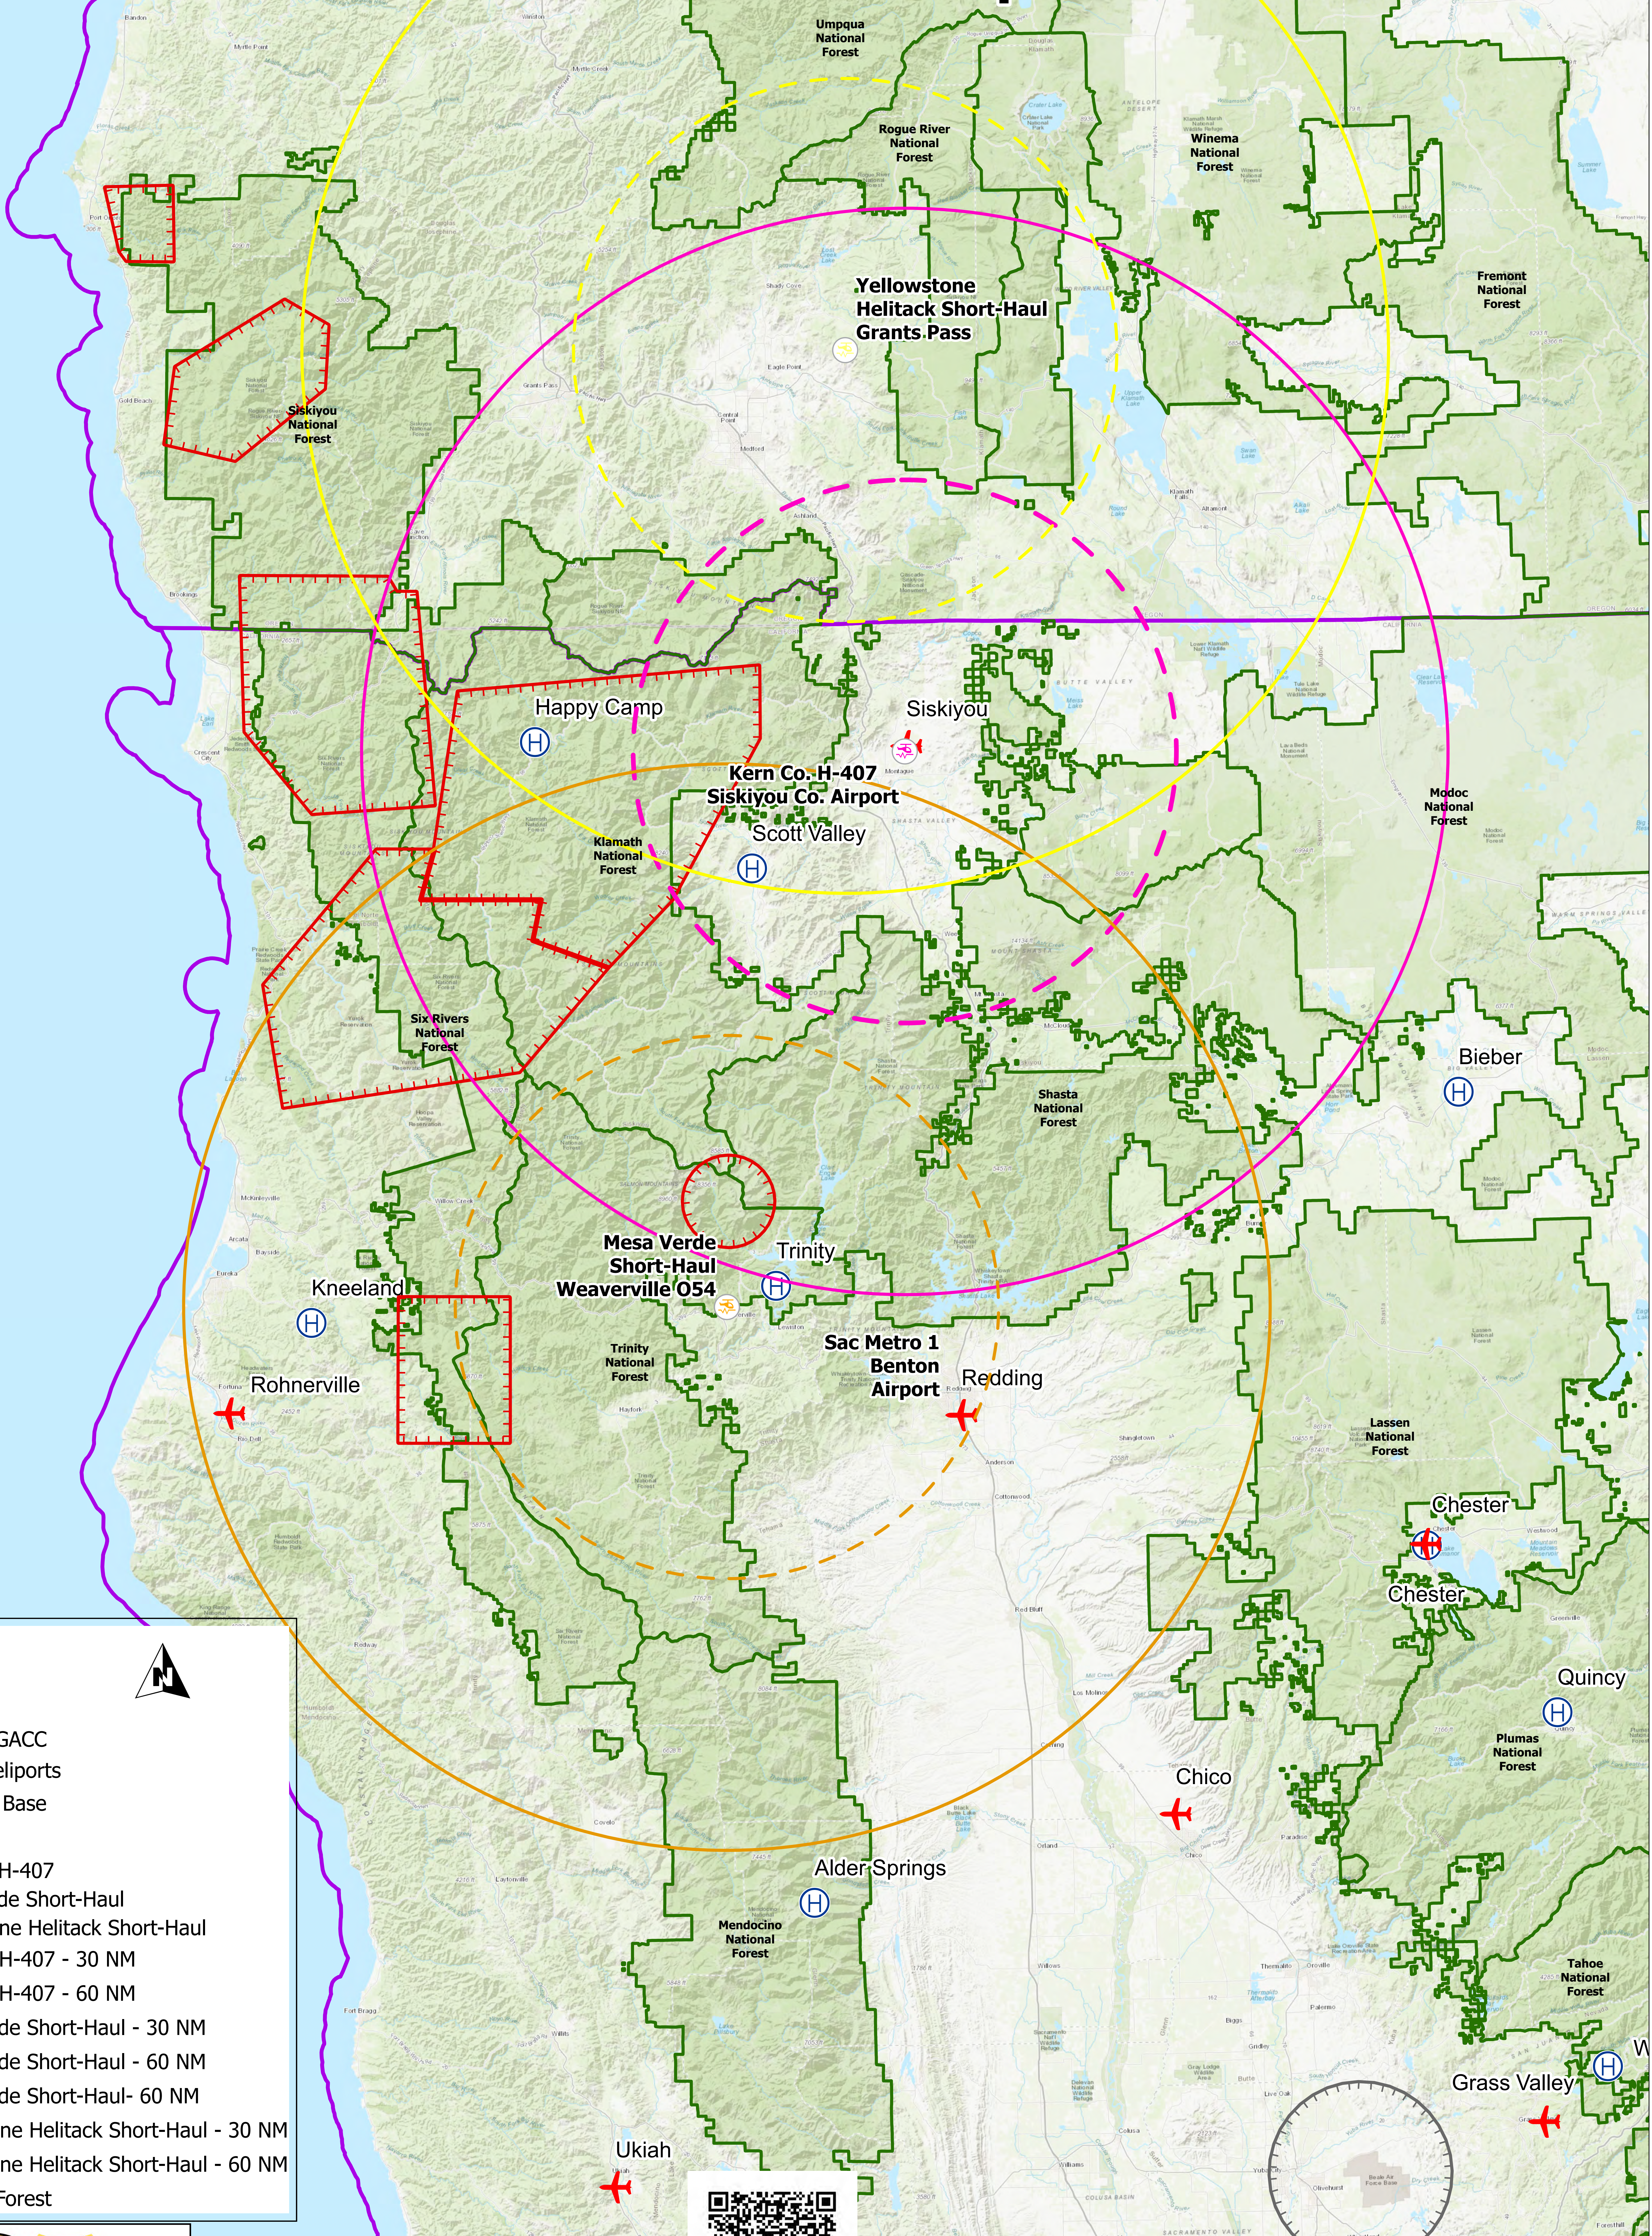

ONC & OSC TFR Aviation Map 20230908

TFR Type

- Fire
- Security
- National GACC

Air Bases and Heliports

- Airtanker Base
- Helibase
- Kern Co. H-407
- Mesa Verde Short-Haul
- Yellowstone Helitack Short-Haul
- Kern Co. H-407 - 30 NM
- Kern Co. H-407 - 60 NM
- Mesa Verde Short-Haul - 30 NM
- Mesa Verde Short-Haul - 60 NM
- Yellowstone Helitack Short-Haul - 30 NM
- Yellowstone Helitack Short-Haul - 60 NM
- National Forest

Not to be used for Navigational Purposes.
Outside of TFRs, aviators will practice Hemispheric Flight rules.