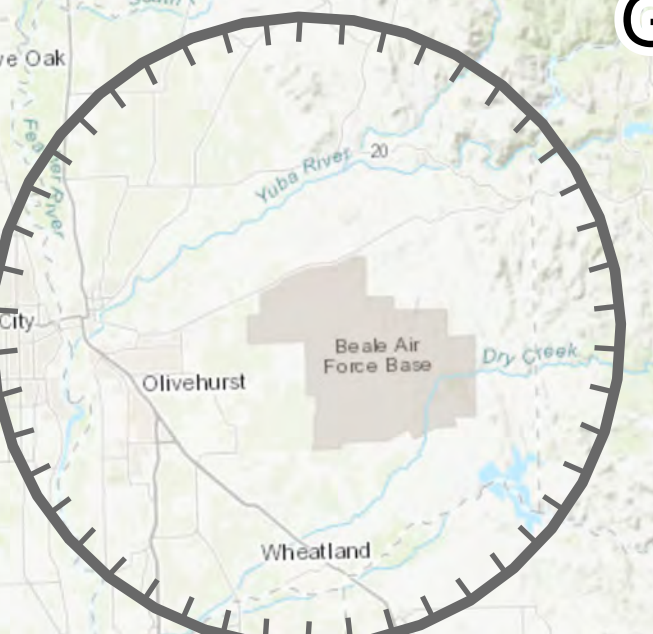

Not to be used for Navigational Purposes.
Outside of TFRs, aviators will practice Hemispheric Flight rules.