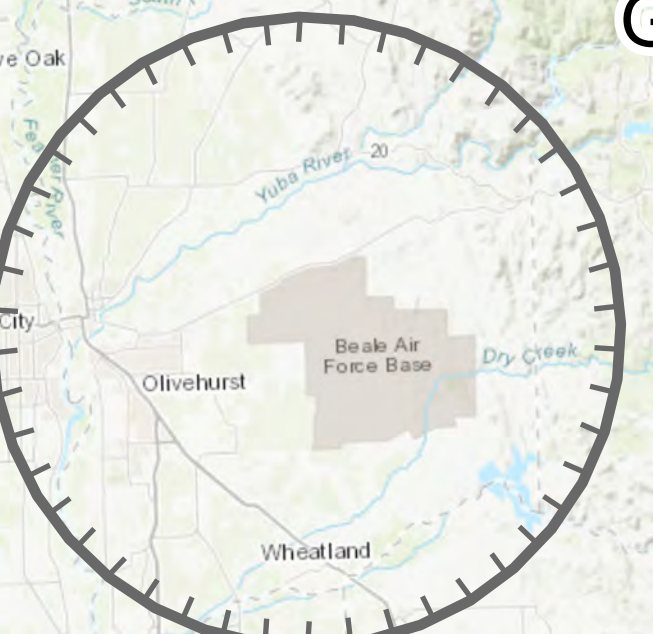

ONC & OSC TFR Aviation Map 20230909

TFR Type

- Fire
- Security
- National GACC

Air Bases and Heliports

- Airtanker Base
- Helibase
- Kern Co. H-407
- Mesa Verde Short-Haul
- Yellowstone Helitack Short-Haul
- Kern Co. H-407 - 30 NM
- Kern Co. H-407 - 60 NM
- Mesa Verde Short-Haul - 30 NM
- Mesa Verde Short-Haul - 60 NM
- Yellowstone Helitack Short-Haul - 30 NM
- Yellowstone Helitack Short-Haul - 60 NM
- National Forest

Not to be used for Navigational Purposes.
 Outside of TFRs, aviators will practice
 Hemispheric Flight rules.

Esri, Garmin, NOAA, USGS, EPA, USDA, NPS