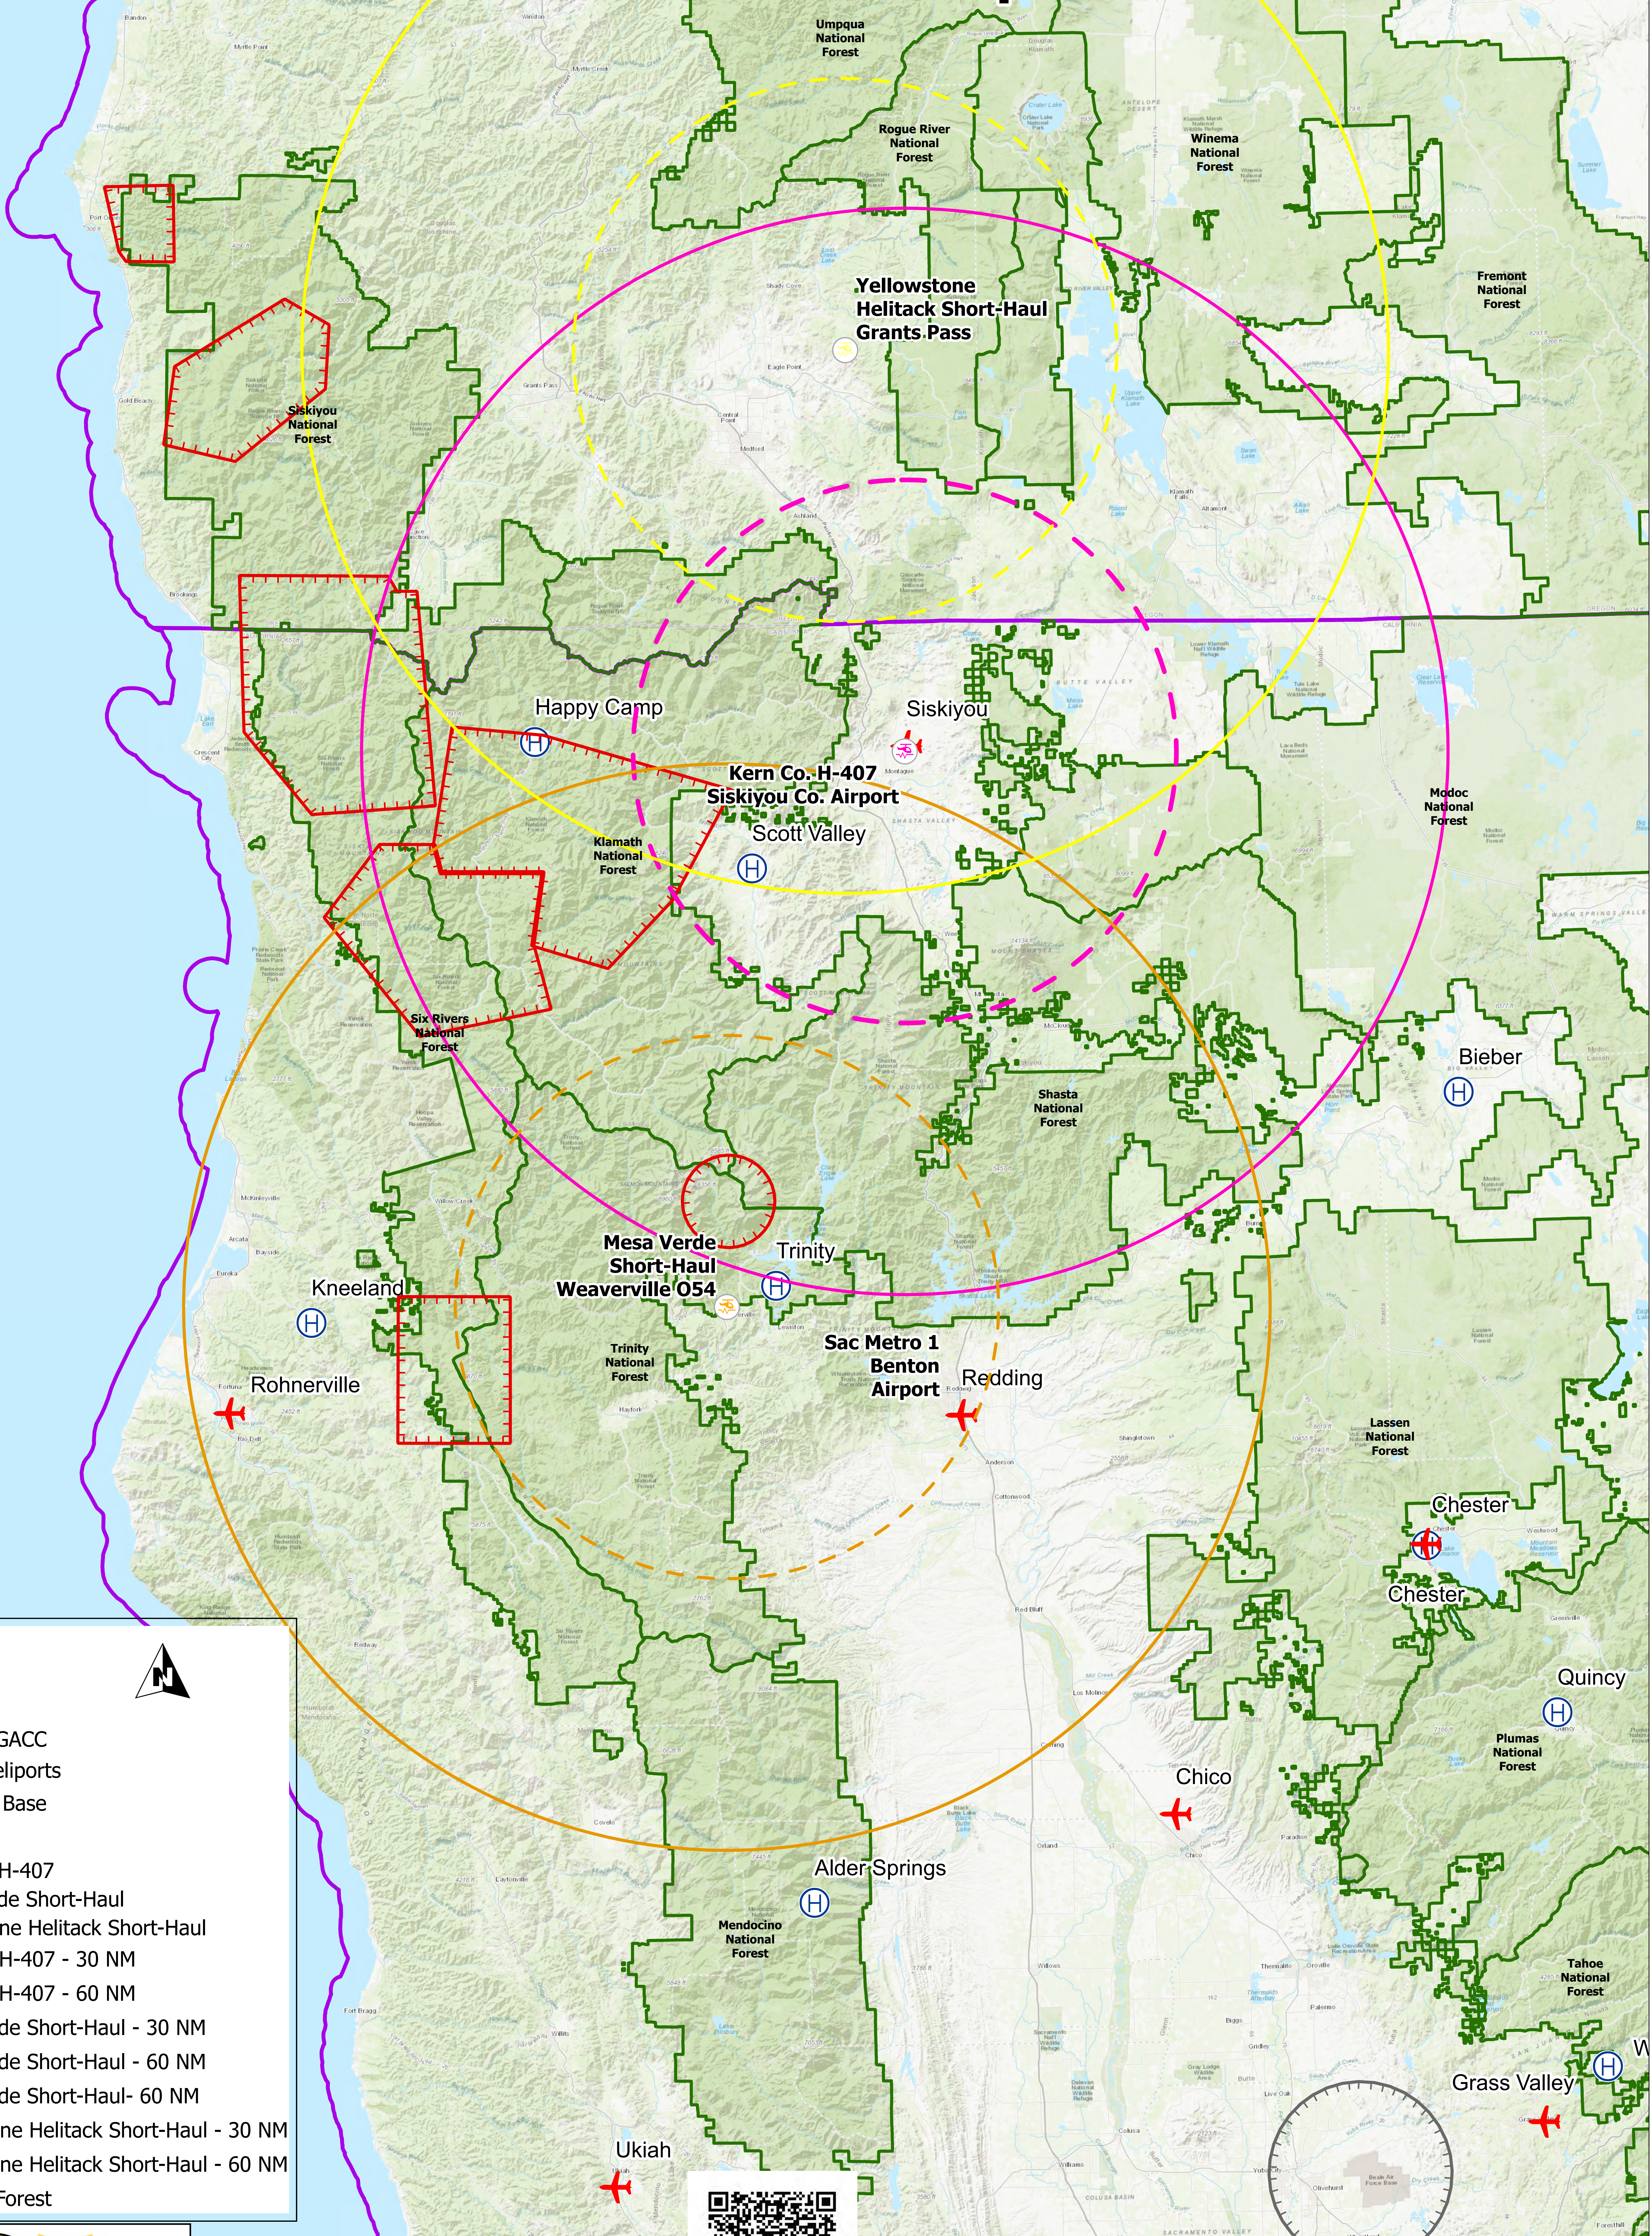

ONC & OSC TFR Aviation Map 20230909

TFR Type

- Fire
- Security
- National GACC

Air Bases and Heliports

- Airtanker Base
- Helibase
- Kern Co. H-407
- Mesa Verde Short-Haul
- Yellowstone Helitack Short-Haul
- Kern Co. H-407 - 30 NM
- Kern Co. H-407 - 60 NM
- Mesa Verde Short-Haul - 30 NM
- Mesa Verde Short-Haul - 60 NM
- Yellowstone Helitack Short-Haul - 30 NM
- Yellowstone Helitack Short-Haul - 60 NM
- National Forest

Not to be used for Navigational Purposes.
 Outside of TFRs, aviators will practice
 Hemispheric Flight rules.

Esri, Garmin, NOAA, USGS, EPA, USDA, NPS