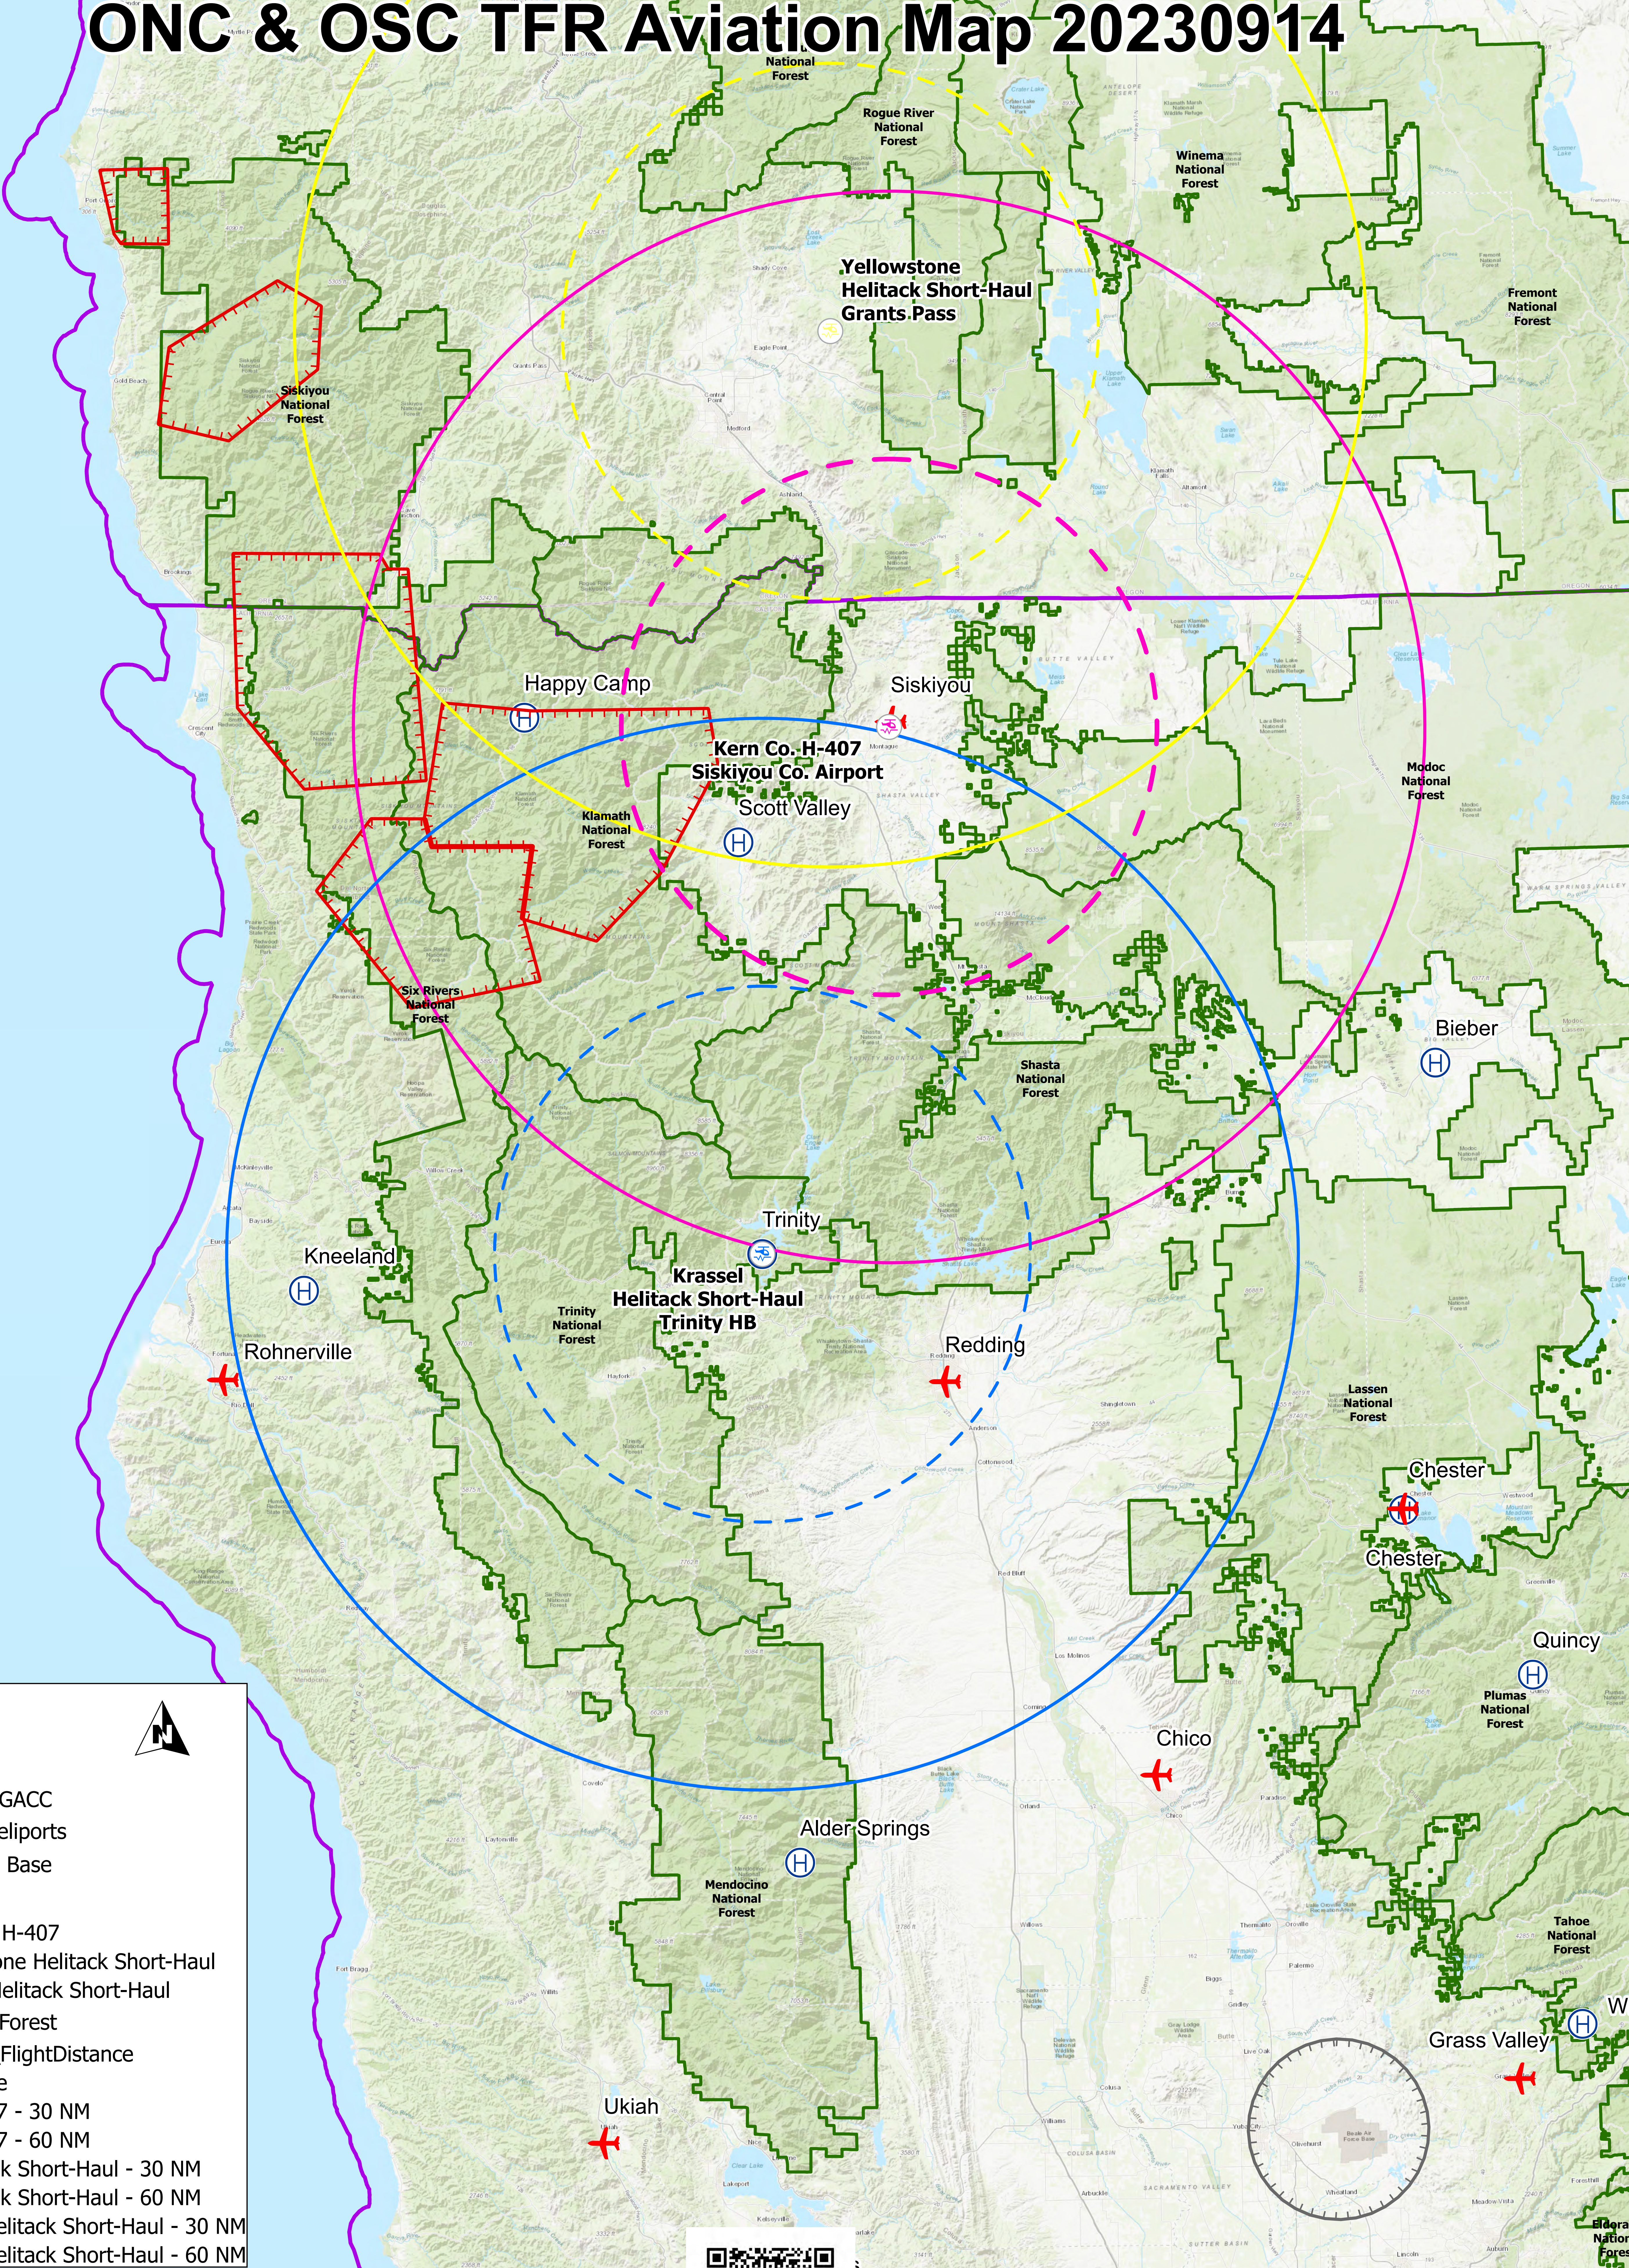

ONC & OSC TFR Aviation Map 20230914

- TFR Type**
- Fire
 - National GACC
- Air Bases and Heliports**
- Airtanker Base
 - Helibase
 - Kern Co. H-407
 - Yellowstone Helitack Short-Haul
 - Krassel Helitack Short-Haul
- National Forest**
- National Forest
- NOPS_Medivac_FlightDistance**
- LocationDistance**
- Kern Co. H-407 - 30 NM
 - Kern Co. H-407 - 60 NM
 - Krassel Helitack Short-Haul - 30 NM
 - Krassel Helitack Short-Haul - 60 NM
 - Yellowstone Helitack Short-Haul - 30 NM
 - Yellowstone Helitack Short-Haul - 60 NM

Not to be used for Navigational Purposes.
 Outside of TFRs, aviators will practice
 Hemispheric Flight rules.