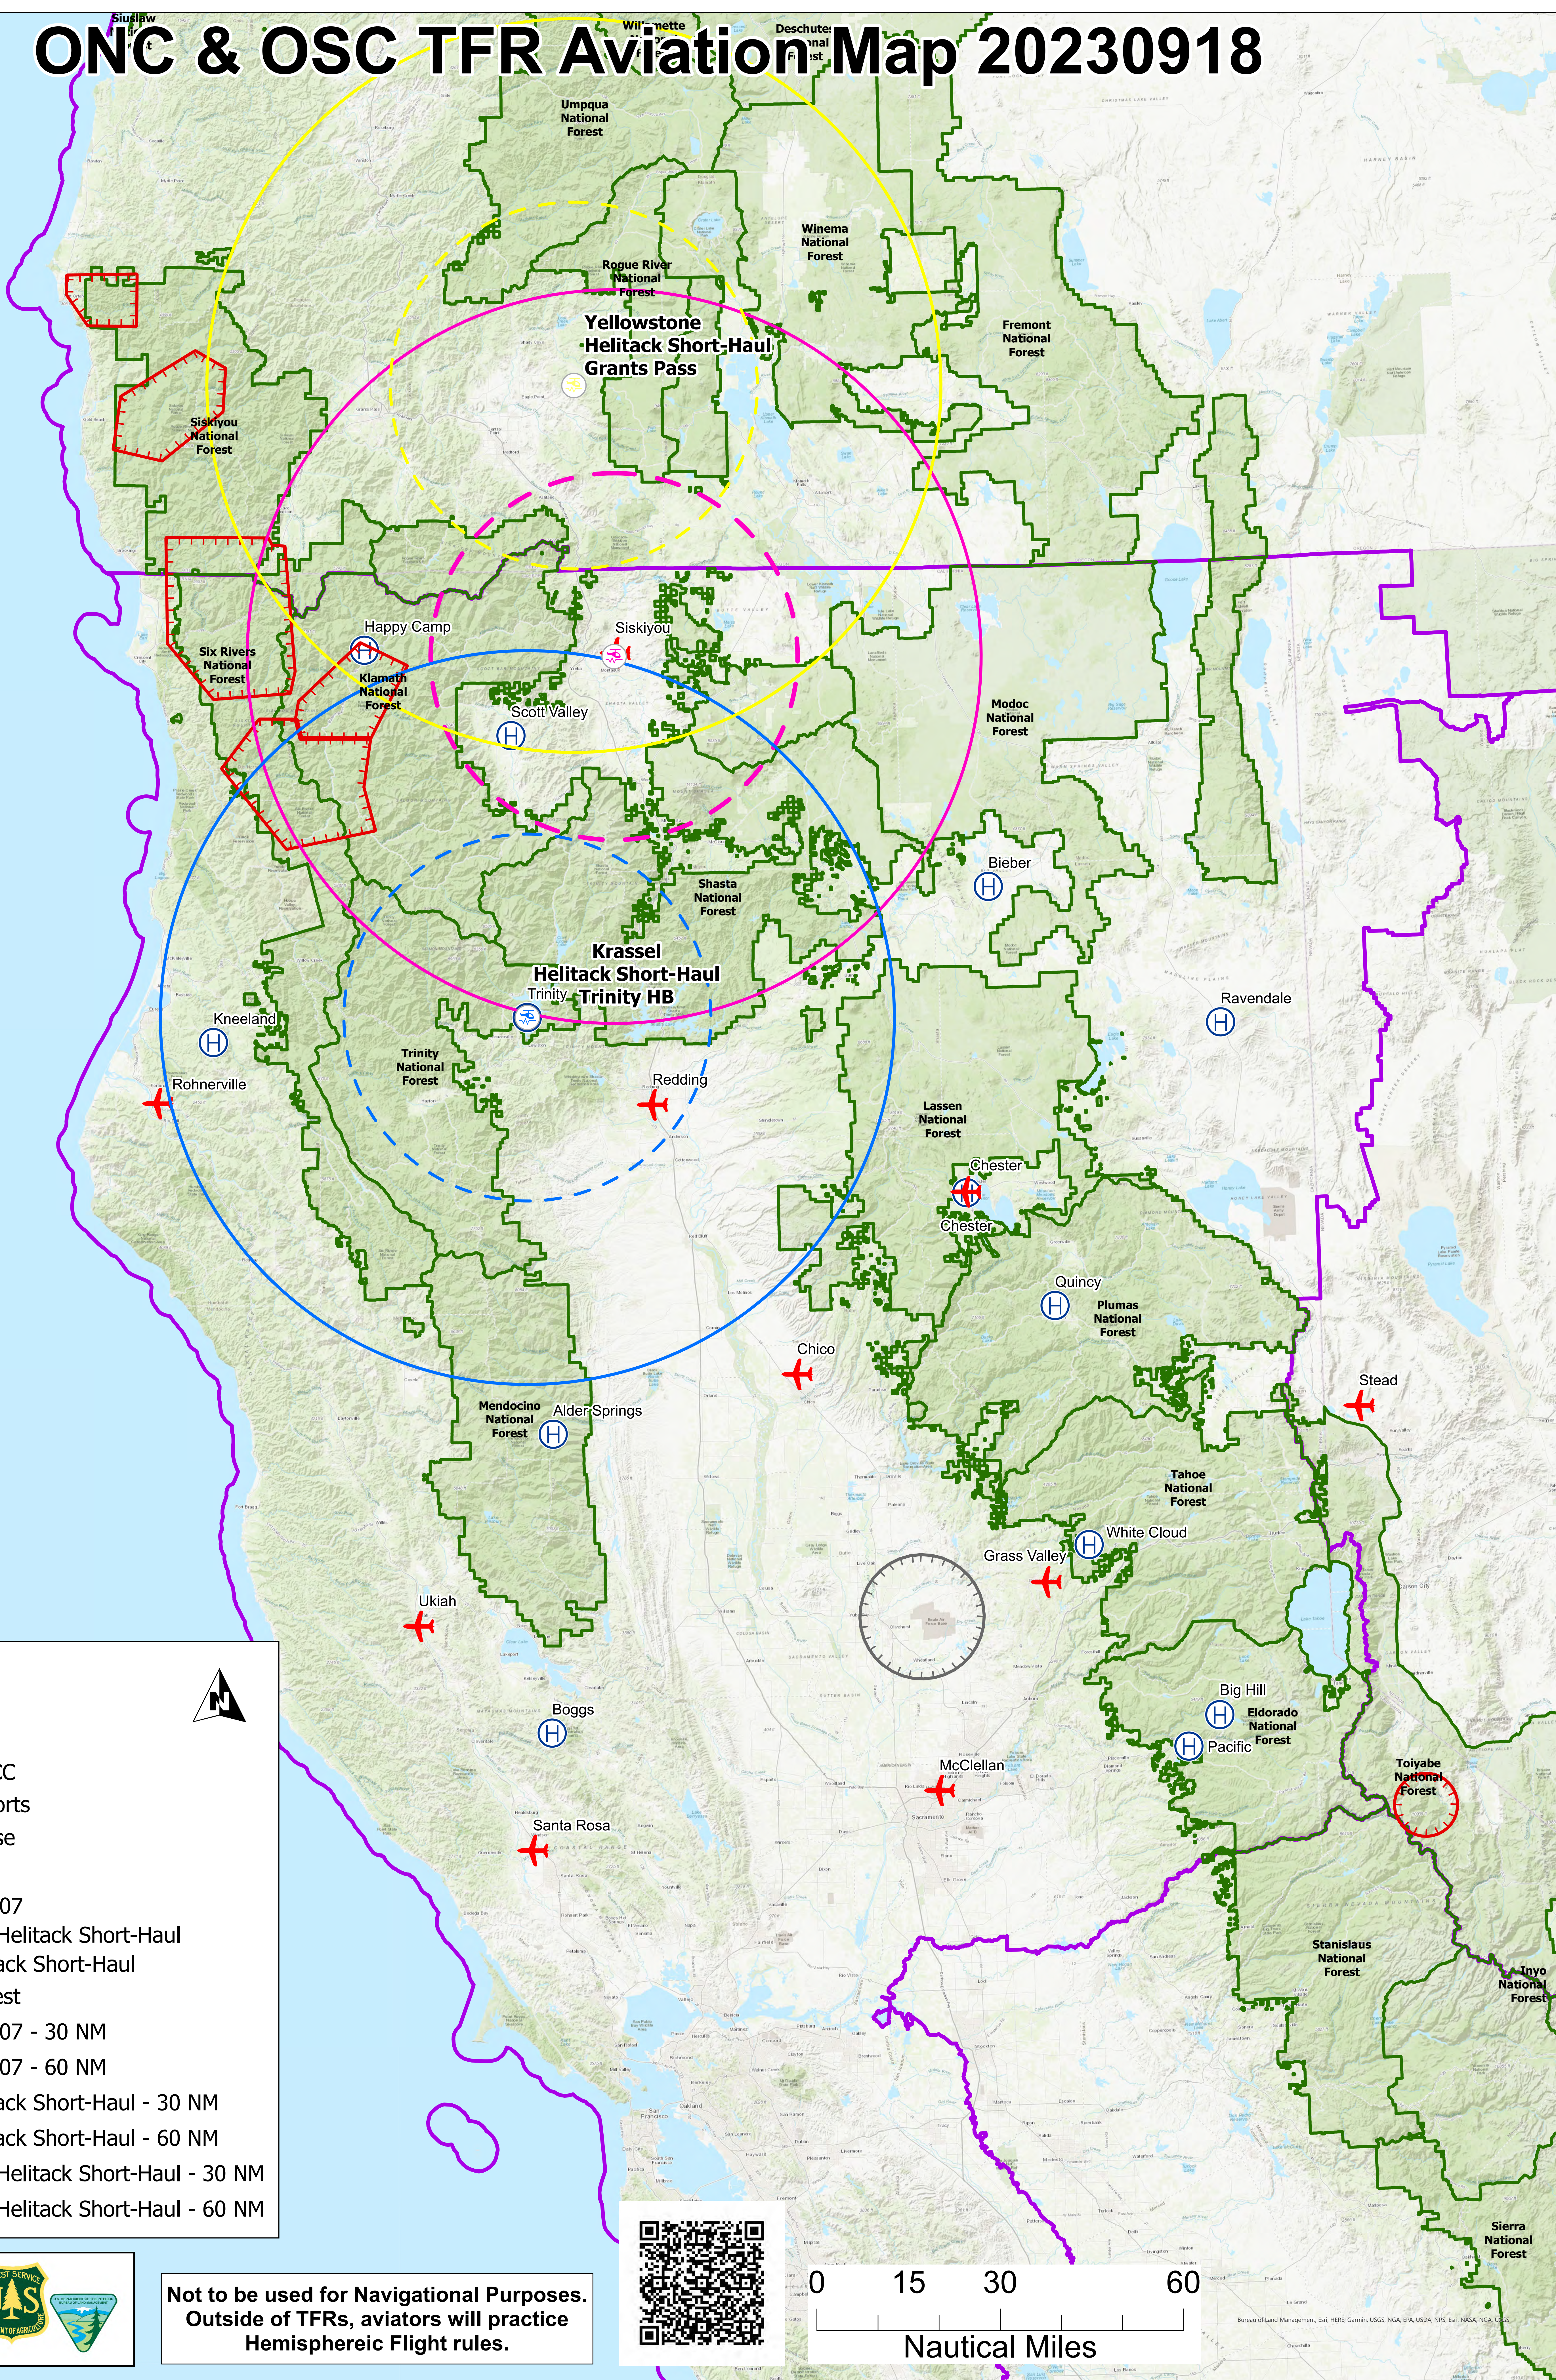

ONC & OSC TFR Aviation Map 20230918

TFR Type

- Fire
- Security
- National GACC

Air Bases and Helicopter Short-Haul

- Airtanker Base
- Helibase
- Kern Co. H-407
- Yellowstone Helitack Short-Haul
- Krassel Helitack Short-Haul

National Forest

- National Forest

Kern Co. H-407 - 30 NM

- Kern Co. H-407 - 30 NM
- Kern Co. H-407 - 60 NM

Krassel Helitack Short-Haul - 30 NM

- Krassel Helitack Short-Haul - 30 NM
- Krassel Helitack Short-Haul - 60 NM

Yellowstone Helitack Short-Haul - 30 NM

- Yellowstone Helitack Short-Haul - 30 NM
- Yellowstone Helitack Short-Haul - 60 NM

Not to be used for Navigational Purposes.
Outside of TFRs, aviators will practice
Hemispheric Flight rules.