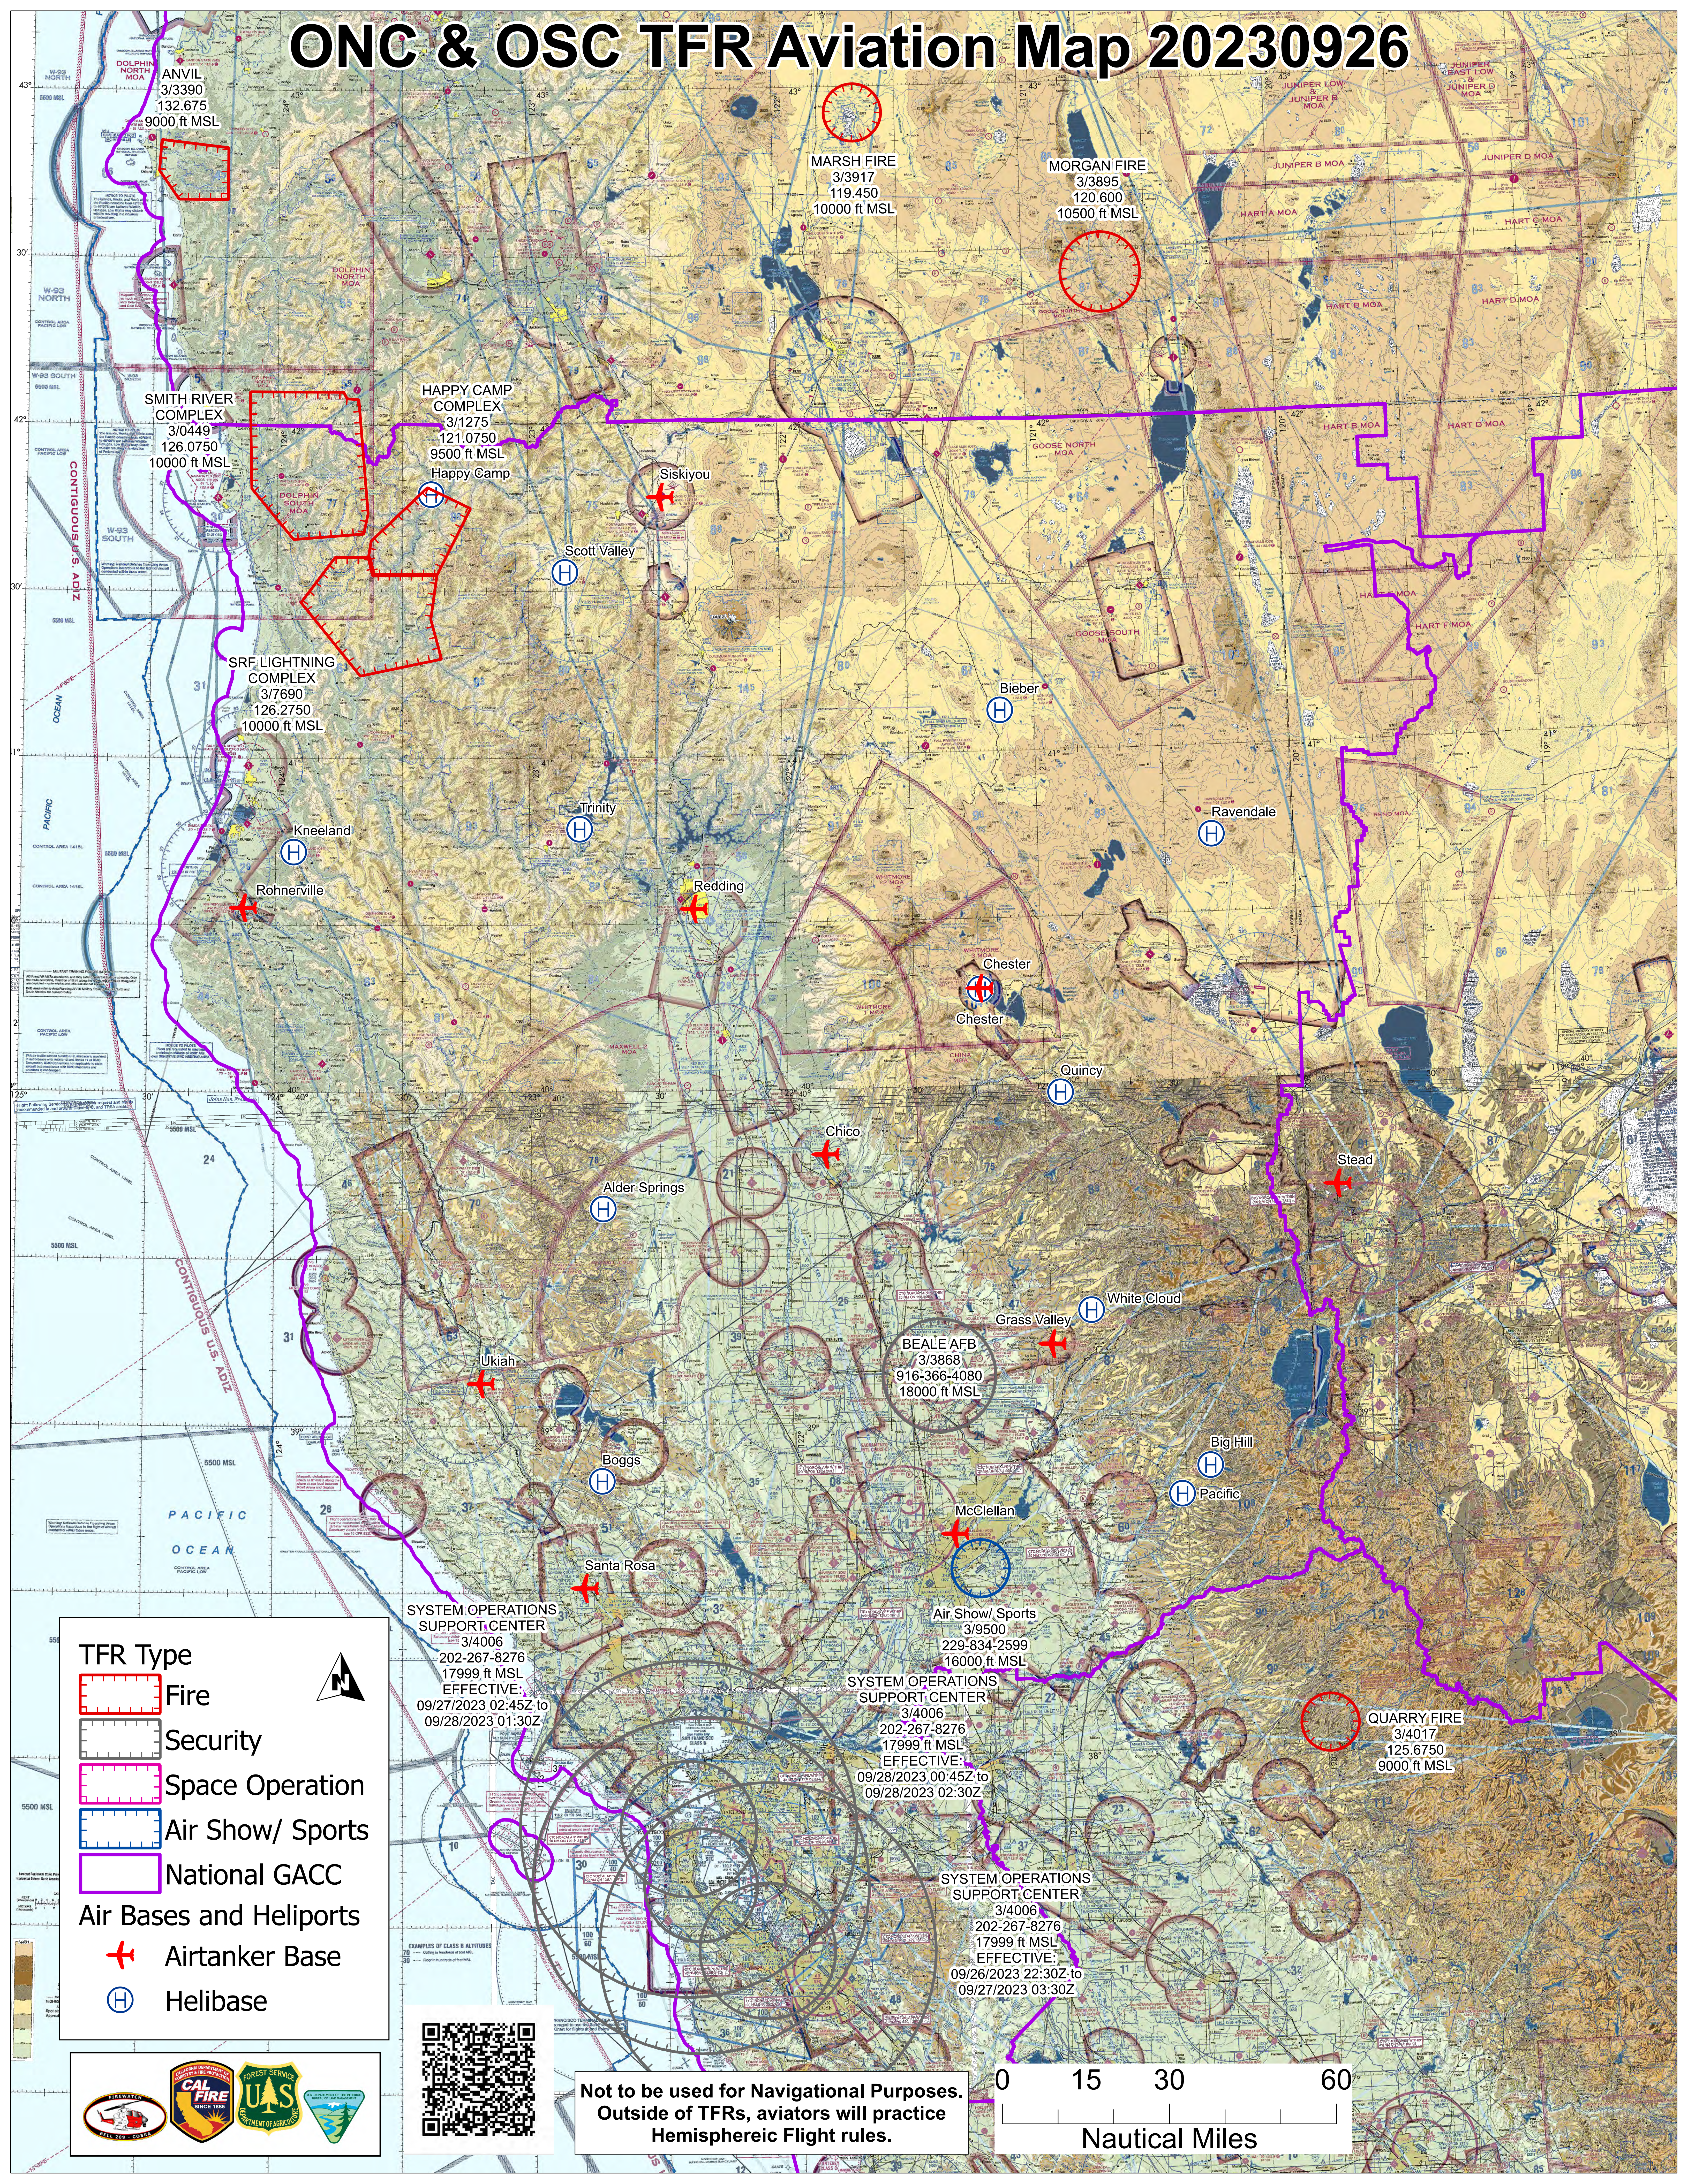

ONC & OSC TFR Aviation Map 20230926

MARSH FIRE
3/3917
119.450
10000 ft MSL

MORGAN FIRE
3/3895
120.600
10500 ft MSL

ANVIL
3/3390
132.675
9000 ft MSL

SMITH RIVER COMPLEX
3/0449
126.0750
10000 ft MSL

HAPPY CAMP COMPLEX
3/1275
121.0750
9500 ft MSL
Happy Camp

SRF LIGHTNING COMPLEX
3/7690
126.2750
10000 ft MSL

BEALE AFB
3/3868
916-366-4080
18000 ft MSL

QUARRY FIRE
3/4017
125.6750
9000 ft MSL

SYSTEM OPERATIONS SUPPORT CENTER
3/4006
202-267-8276
17999 ft MSL
EFFECTIVE:
09/27/2023 02:45Z to
09/28/2023 01:30Z

SYSTEM OPERATIONS SUPPORT CENTER
3/4006
202-267-8276
17999 ft MSL
EFFECTIVE:
09/28/2023 00:45Z to
09/28/2023 02:30Z

SYSTEM OPERATIONS SUPPORT CENTER
3/4006
202-267-8276
17999 ft MSL
EFFECTIVE:
09/26/2023 22:30Z to
09/27/2023 03:30Z

TFR Type

-  Fire
-  Security
-  Space Operation
-  Air Show/ Sports
-  National GACC

Air Bases and Heliports

-  Airtanker Base
-  Helibase

Not to be used for Navigational Purposes.
Outside of TFRs, aviators will practice
Hemispheric Flight rules.