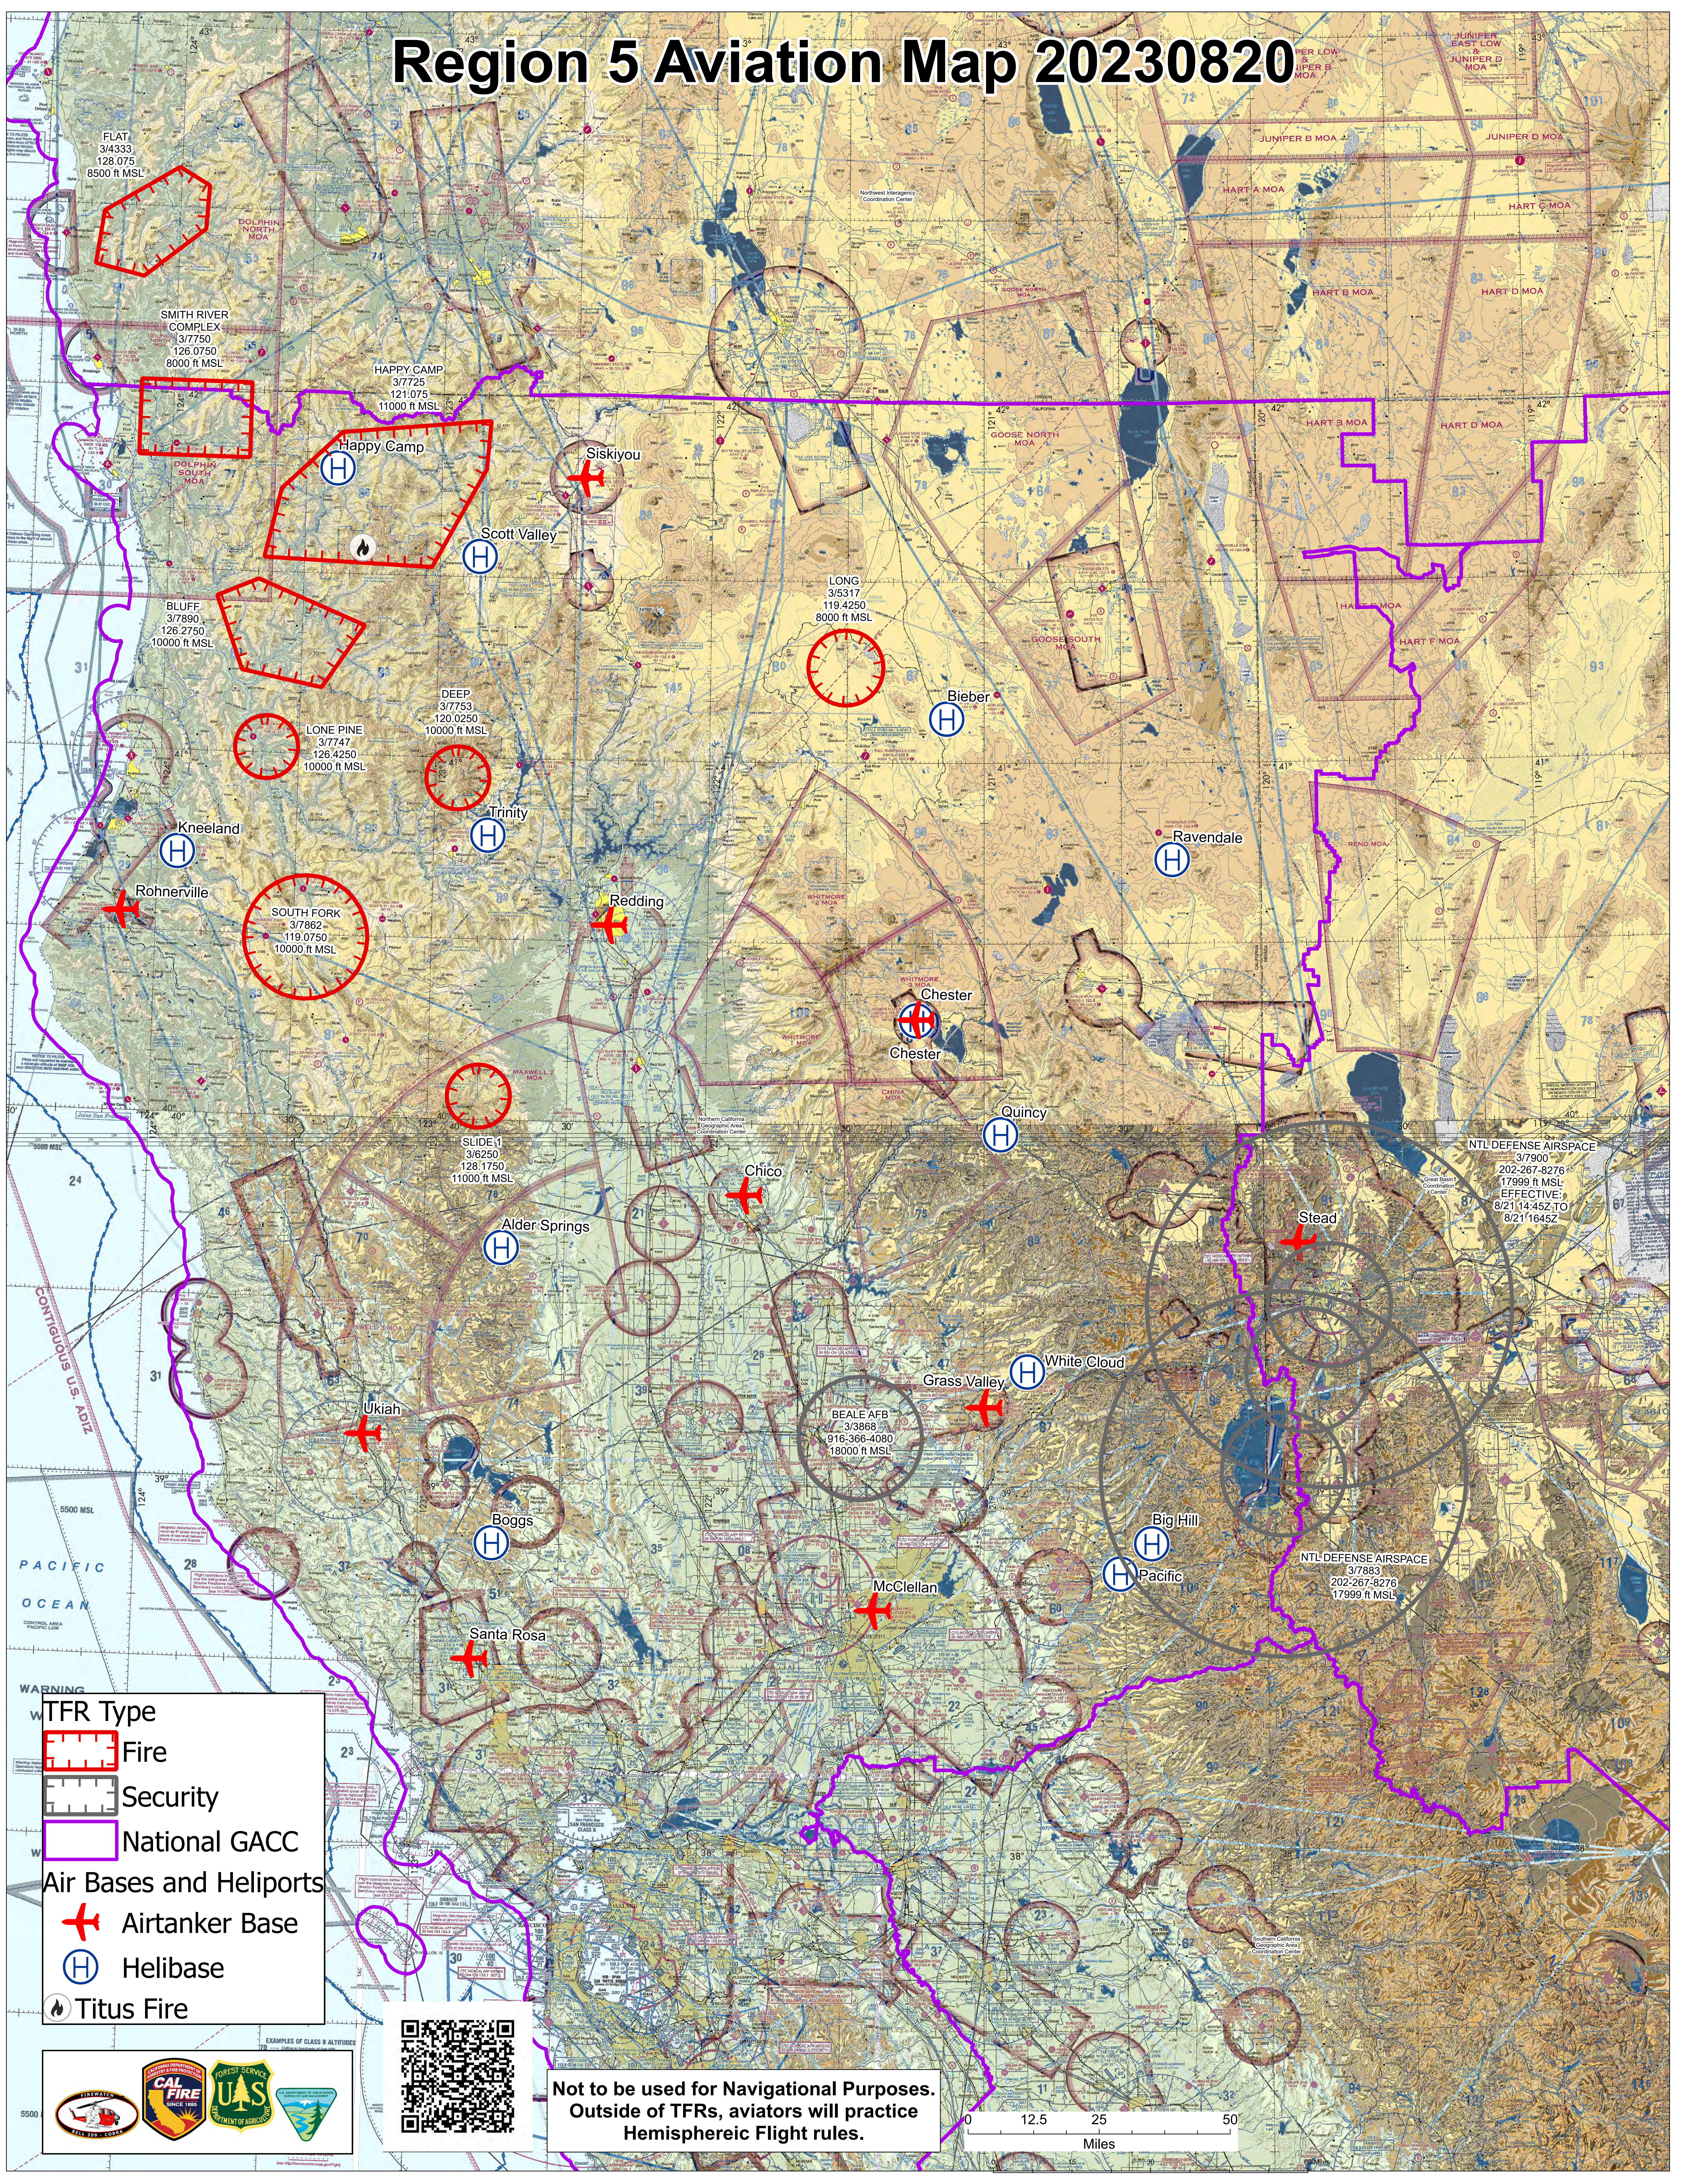

Region 5 Aviation Map 20230820

WARNING

TFR Type

-  Fire
-  Security
-  National GACC

Air Bases and Heliports

-  Airtanker Base
-  Helibase
-  Titus Fire

Not to be used for Navigational Purposes.
Outside of TFRs, aviators will practice Hemispheric Flight rules.

NTL DEFENSE AIRSPACE
 37900
 202-267-8276
 17999 ft MSL
 EFFECTIVE:
 8/21/14-45Z TO
 8/21/1645Z

NTL DEFENSE AIRSPACE
 37883
 202-267-8276
 17999 ft MSL