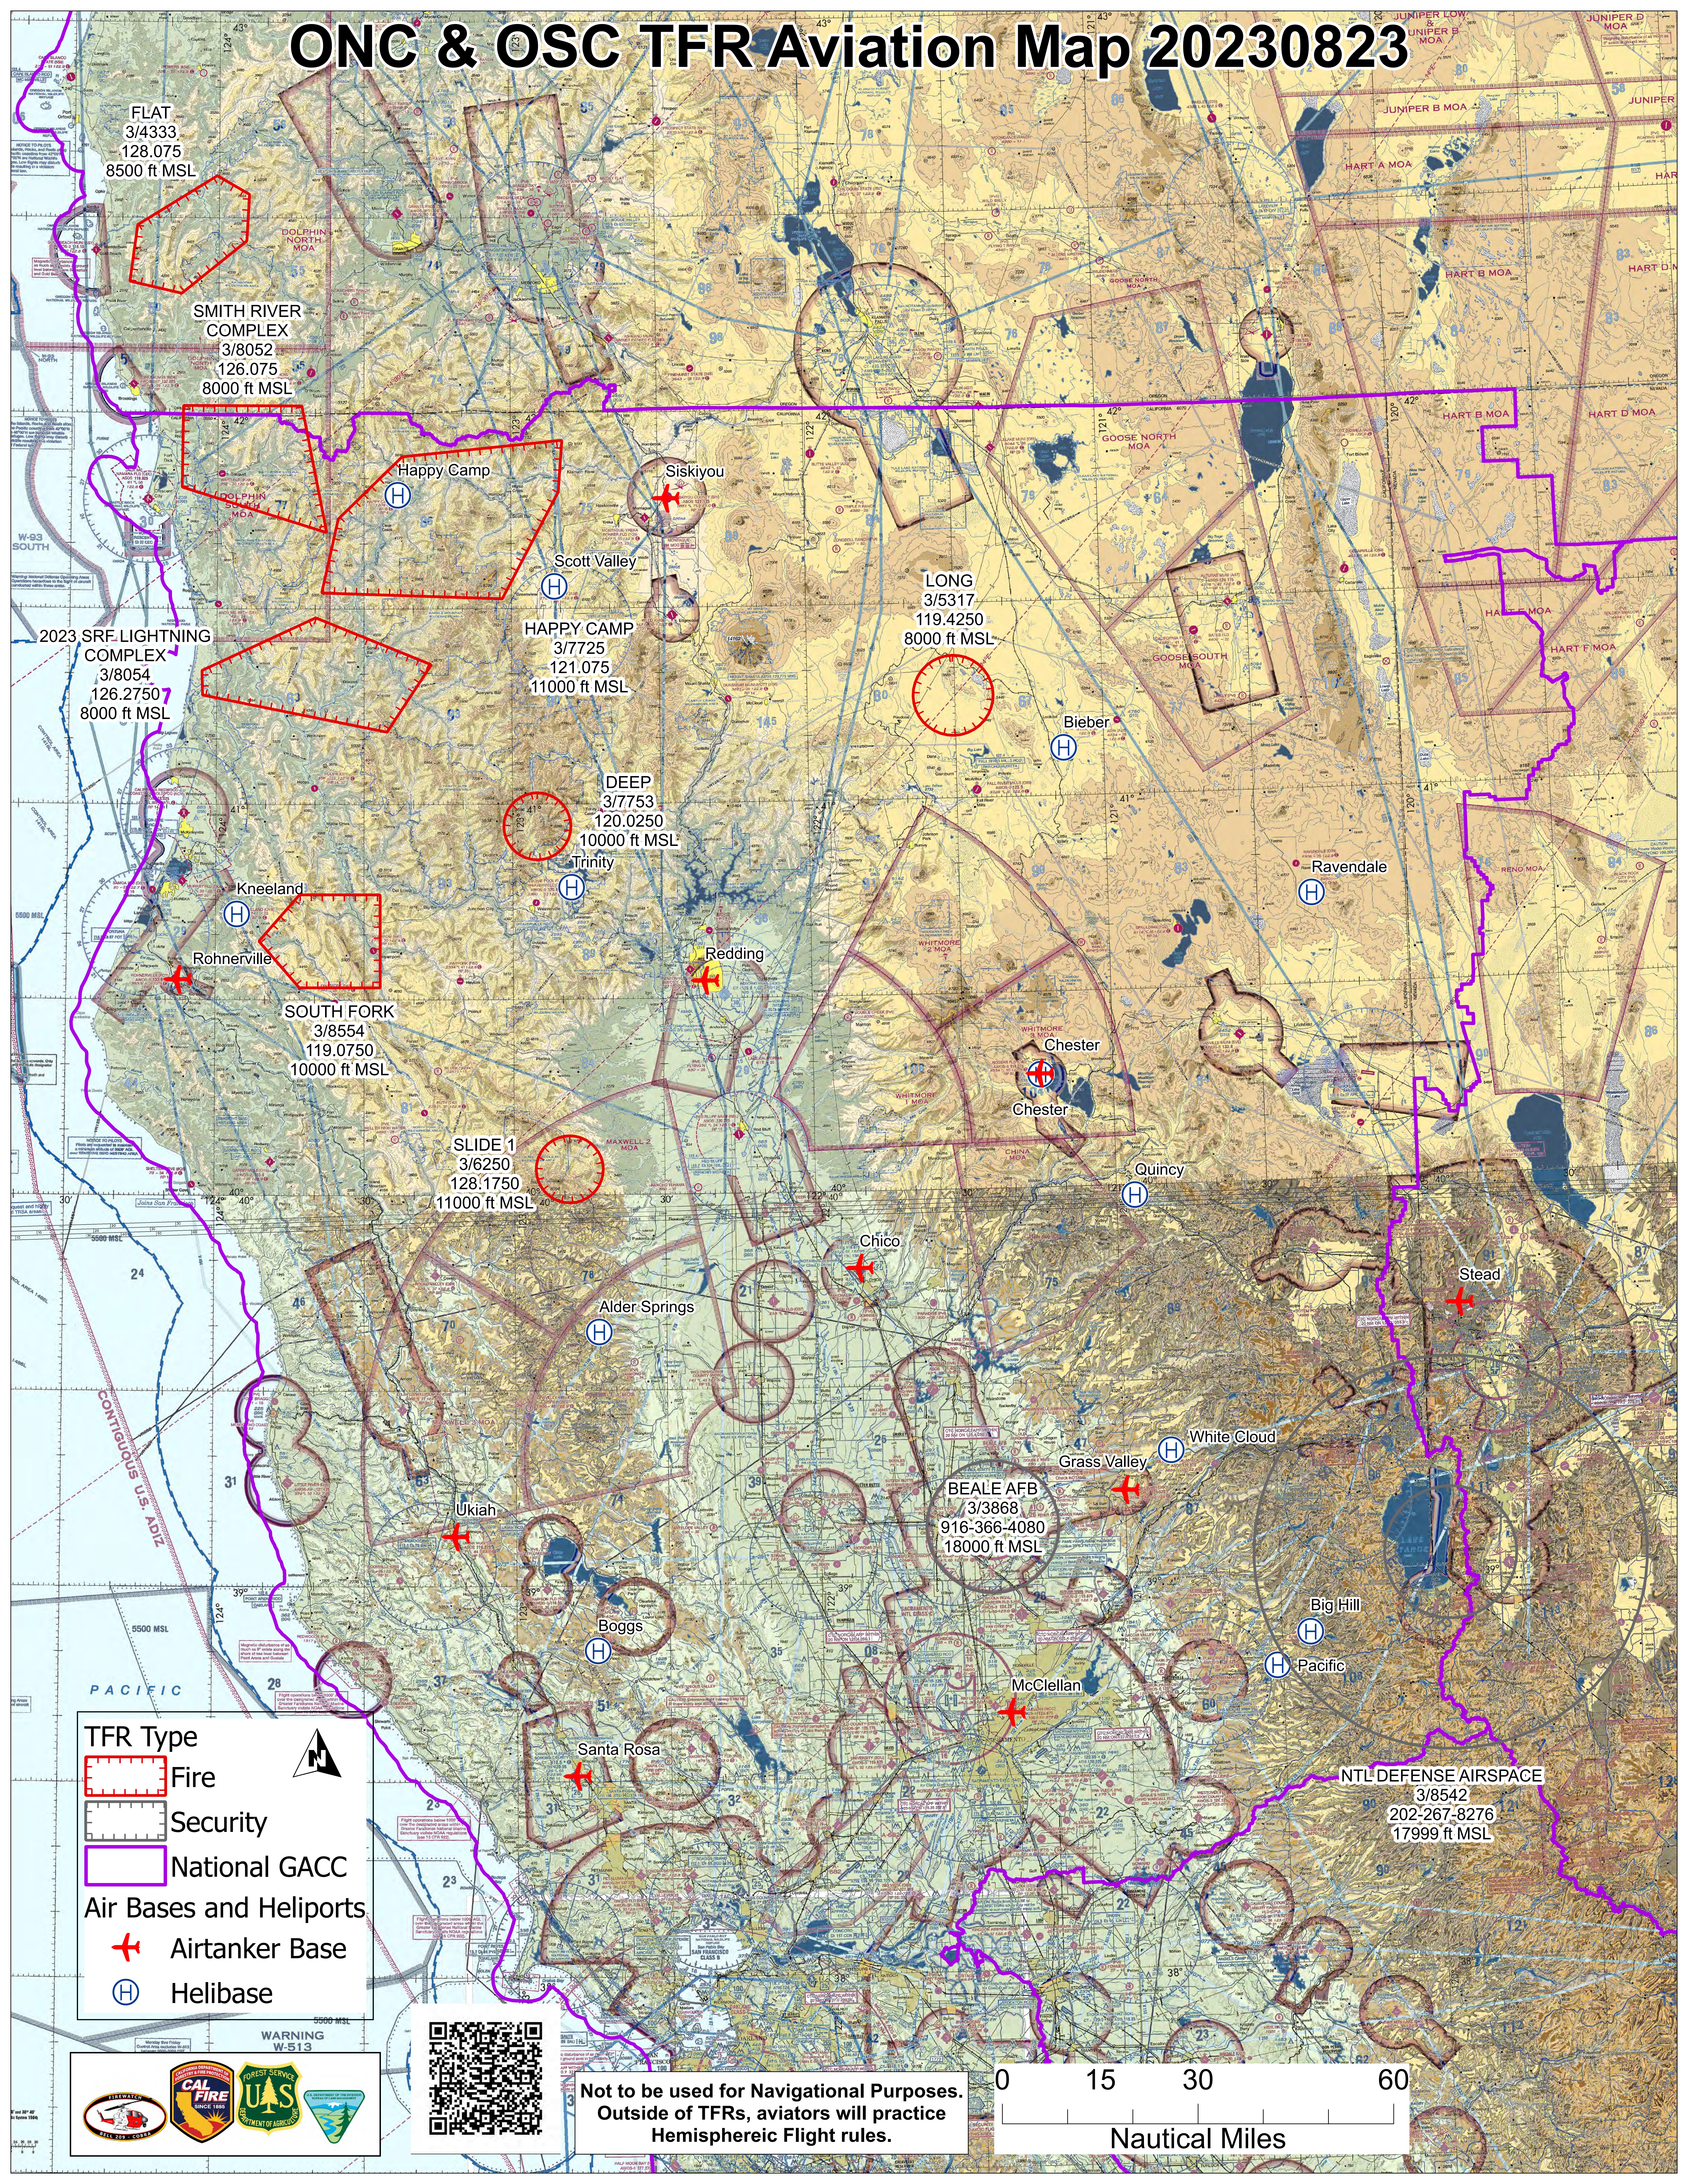

ONC & OSC TFR Aviation Map 20230823

FLAT
3/4333
128.075
8500 ft MSL

SMITH RIVER
COMPLEX
3/8052
126.075
8000 ft MSL

2023 SRF LIGHTNING
COMPLEX
3/8054
126.2750
8000 ft MSL

HAPPY CAMP
3/7725
121.075
11000 ft MSL

LONG
3/5317
119.4250
8000 ft MSL

DEEP
3/7753
120.0250
10000 ft MSL

SOUTH FORK
3/8554
119.0750
10000 ft MSL

SLIDE 1
3/6250
128.1750
11000 ft MSL

BEALE AFB
3/3868
916-366-4080
18000 ft MSL

NTL DEFENSE AIRSPACE
3/8542
202-267-8276
17999 ft MSL

- TFR Type**
-  Fire
 -  Security
 -  National GACC
- Air Bases and Heliports**
-  Airtanker Base
 -  Helibase

Not to be used for Navigational Purposes.
Outside of TFRs, aviators will practice
Hemispheric Flight rules.