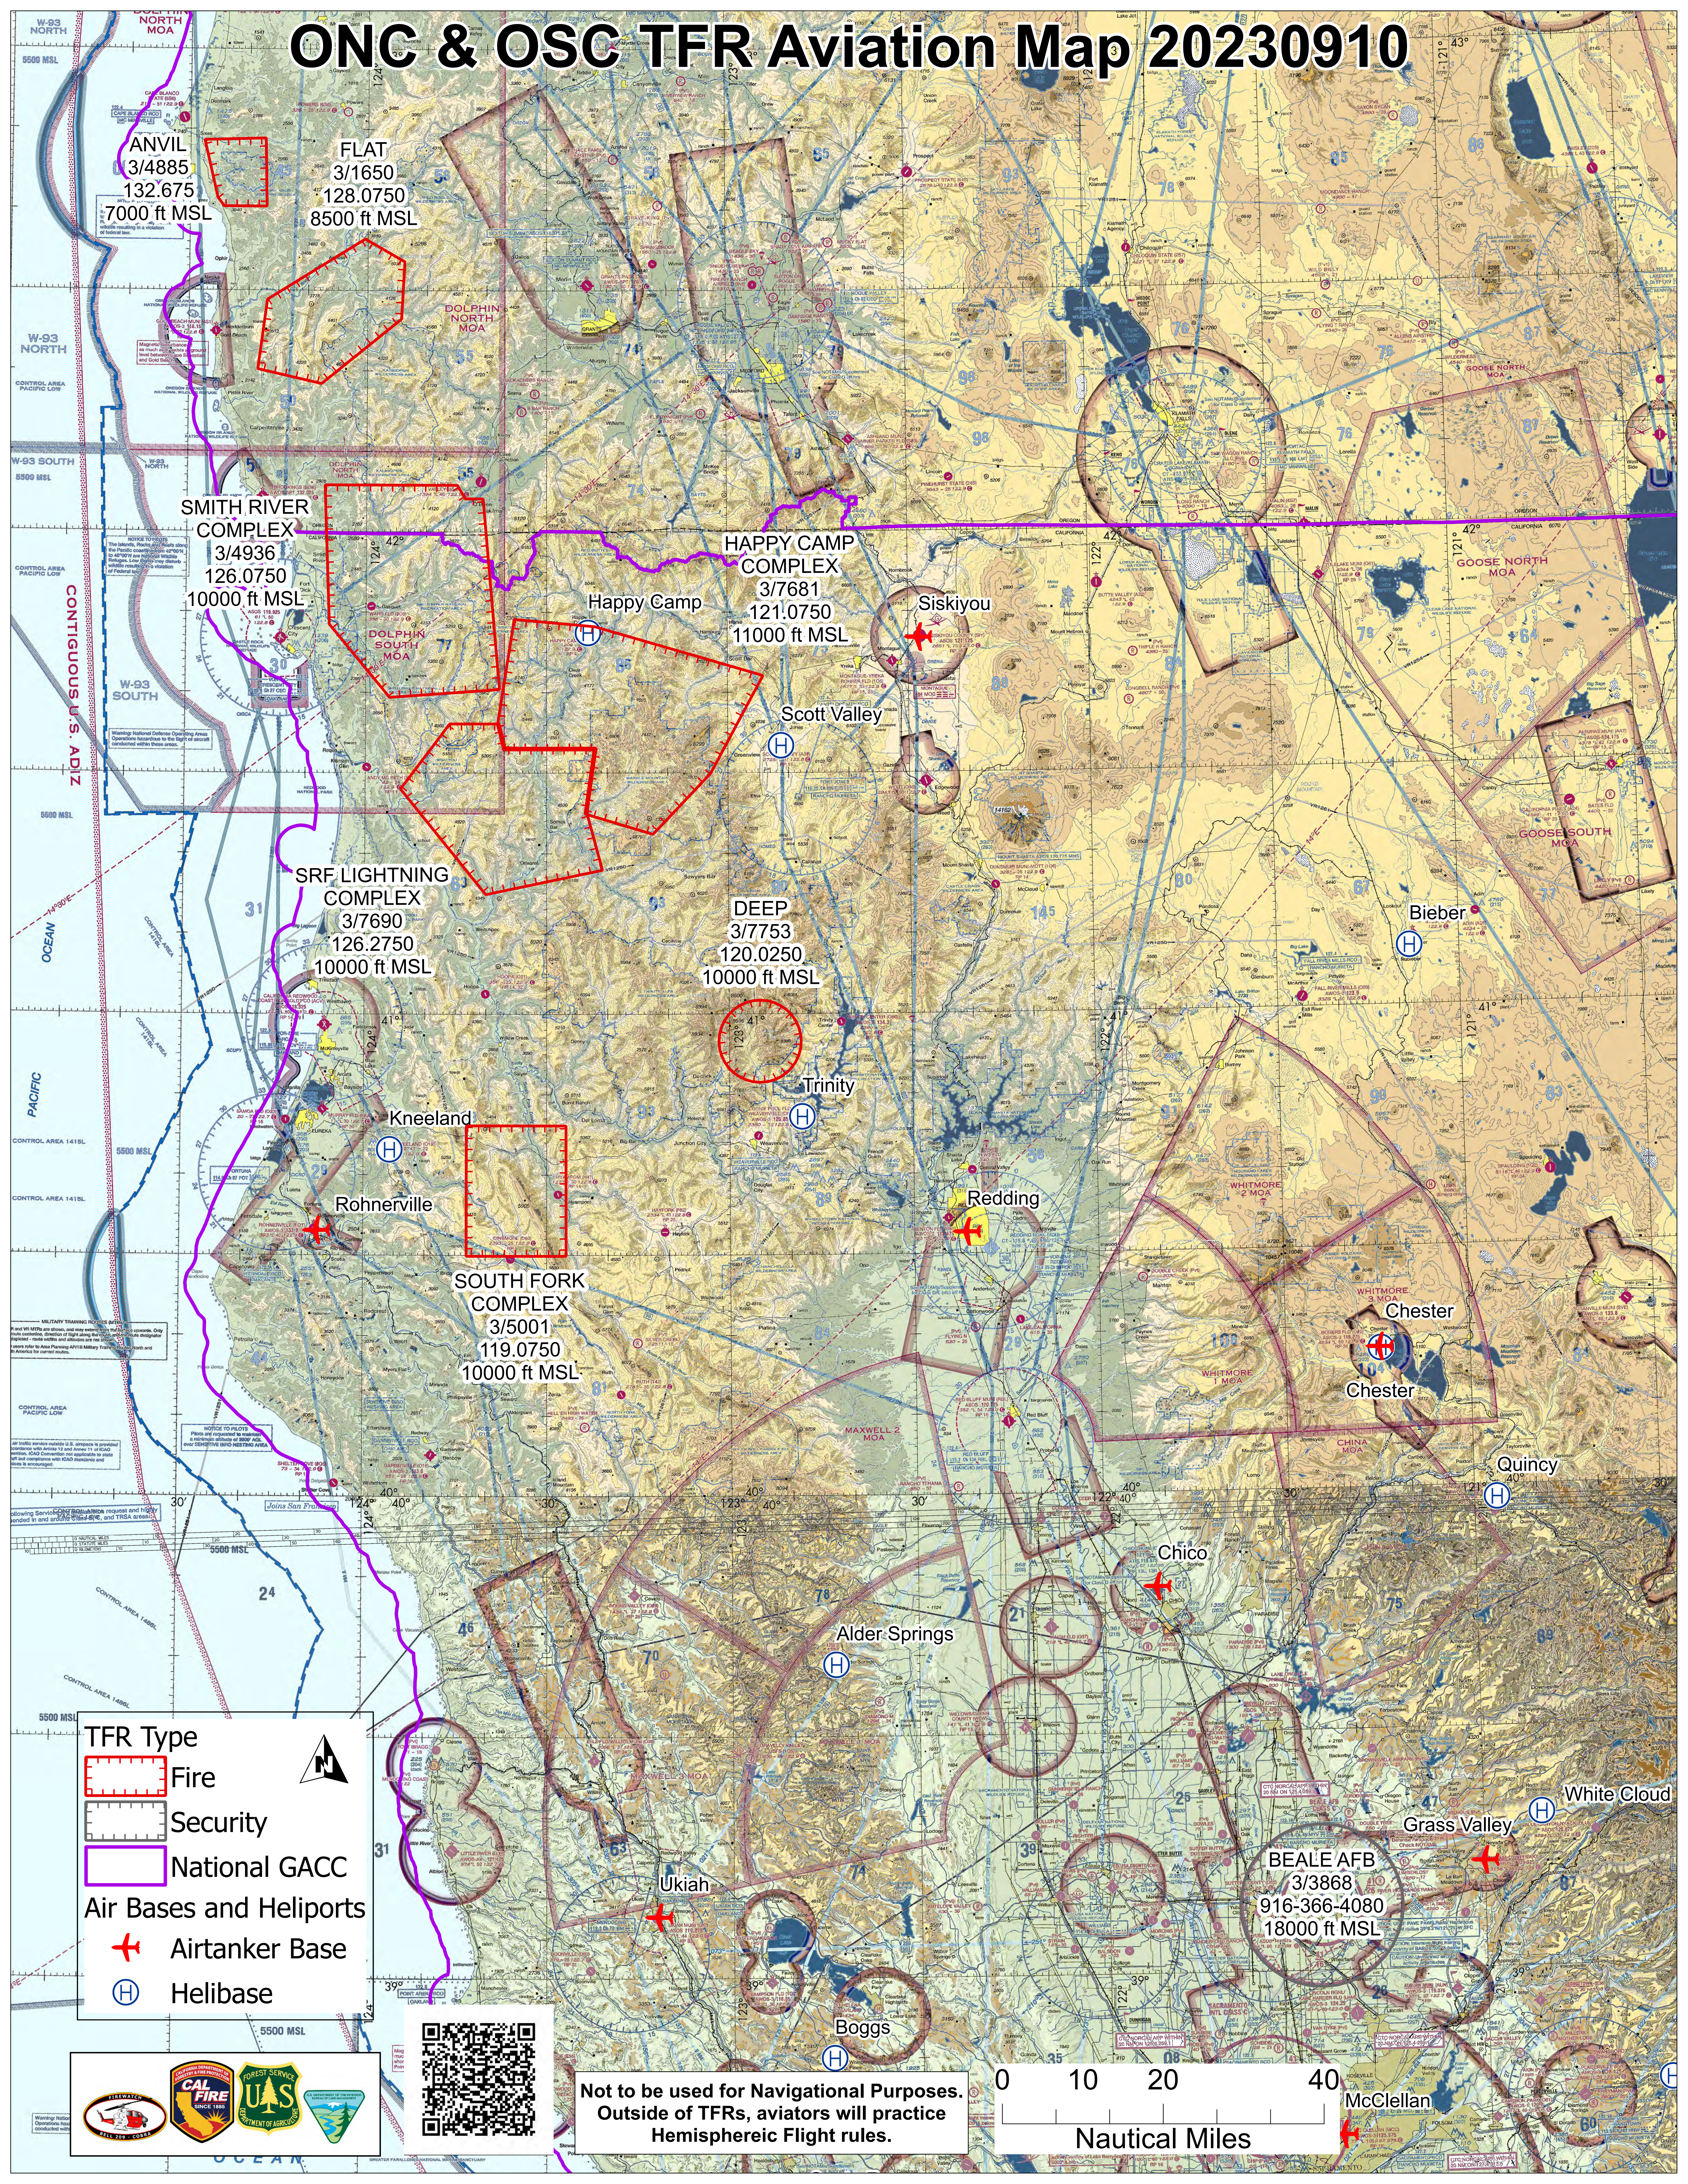

ONC & OSC TFR Aviation Map 20230910

ANVIL
3/4885
132.675
7000 ft MSL

FLAT
3/1650
128.0750
8500 ft MSL

SMITH RIVER COMPLEX
3/4936
126.0750
10000 ft MSL

HAPPY CAMP COMPLEX
3/7681
121.0750
11000 ft MSL

SRF LIGHTNING COMPLEX
3/7690
126.2750
10000 ft MSL

DEEP
3/7753
120.0250
10000 ft MSL

SOUTH FORK COMPLEX
3/5001
119.0750
10000 ft MSL

BEALE AFB
3/3868
916-366-4080
18000 ft MSL

TFR Type

-  Fire
-  Security
-  National GACC

Air Bases and Heliports

-  Airtanker Base
-  Helibase

Not to be used for Navigational Purposes.
Outside of TFRs, aviators will practice
Hemispheric Flight rules.