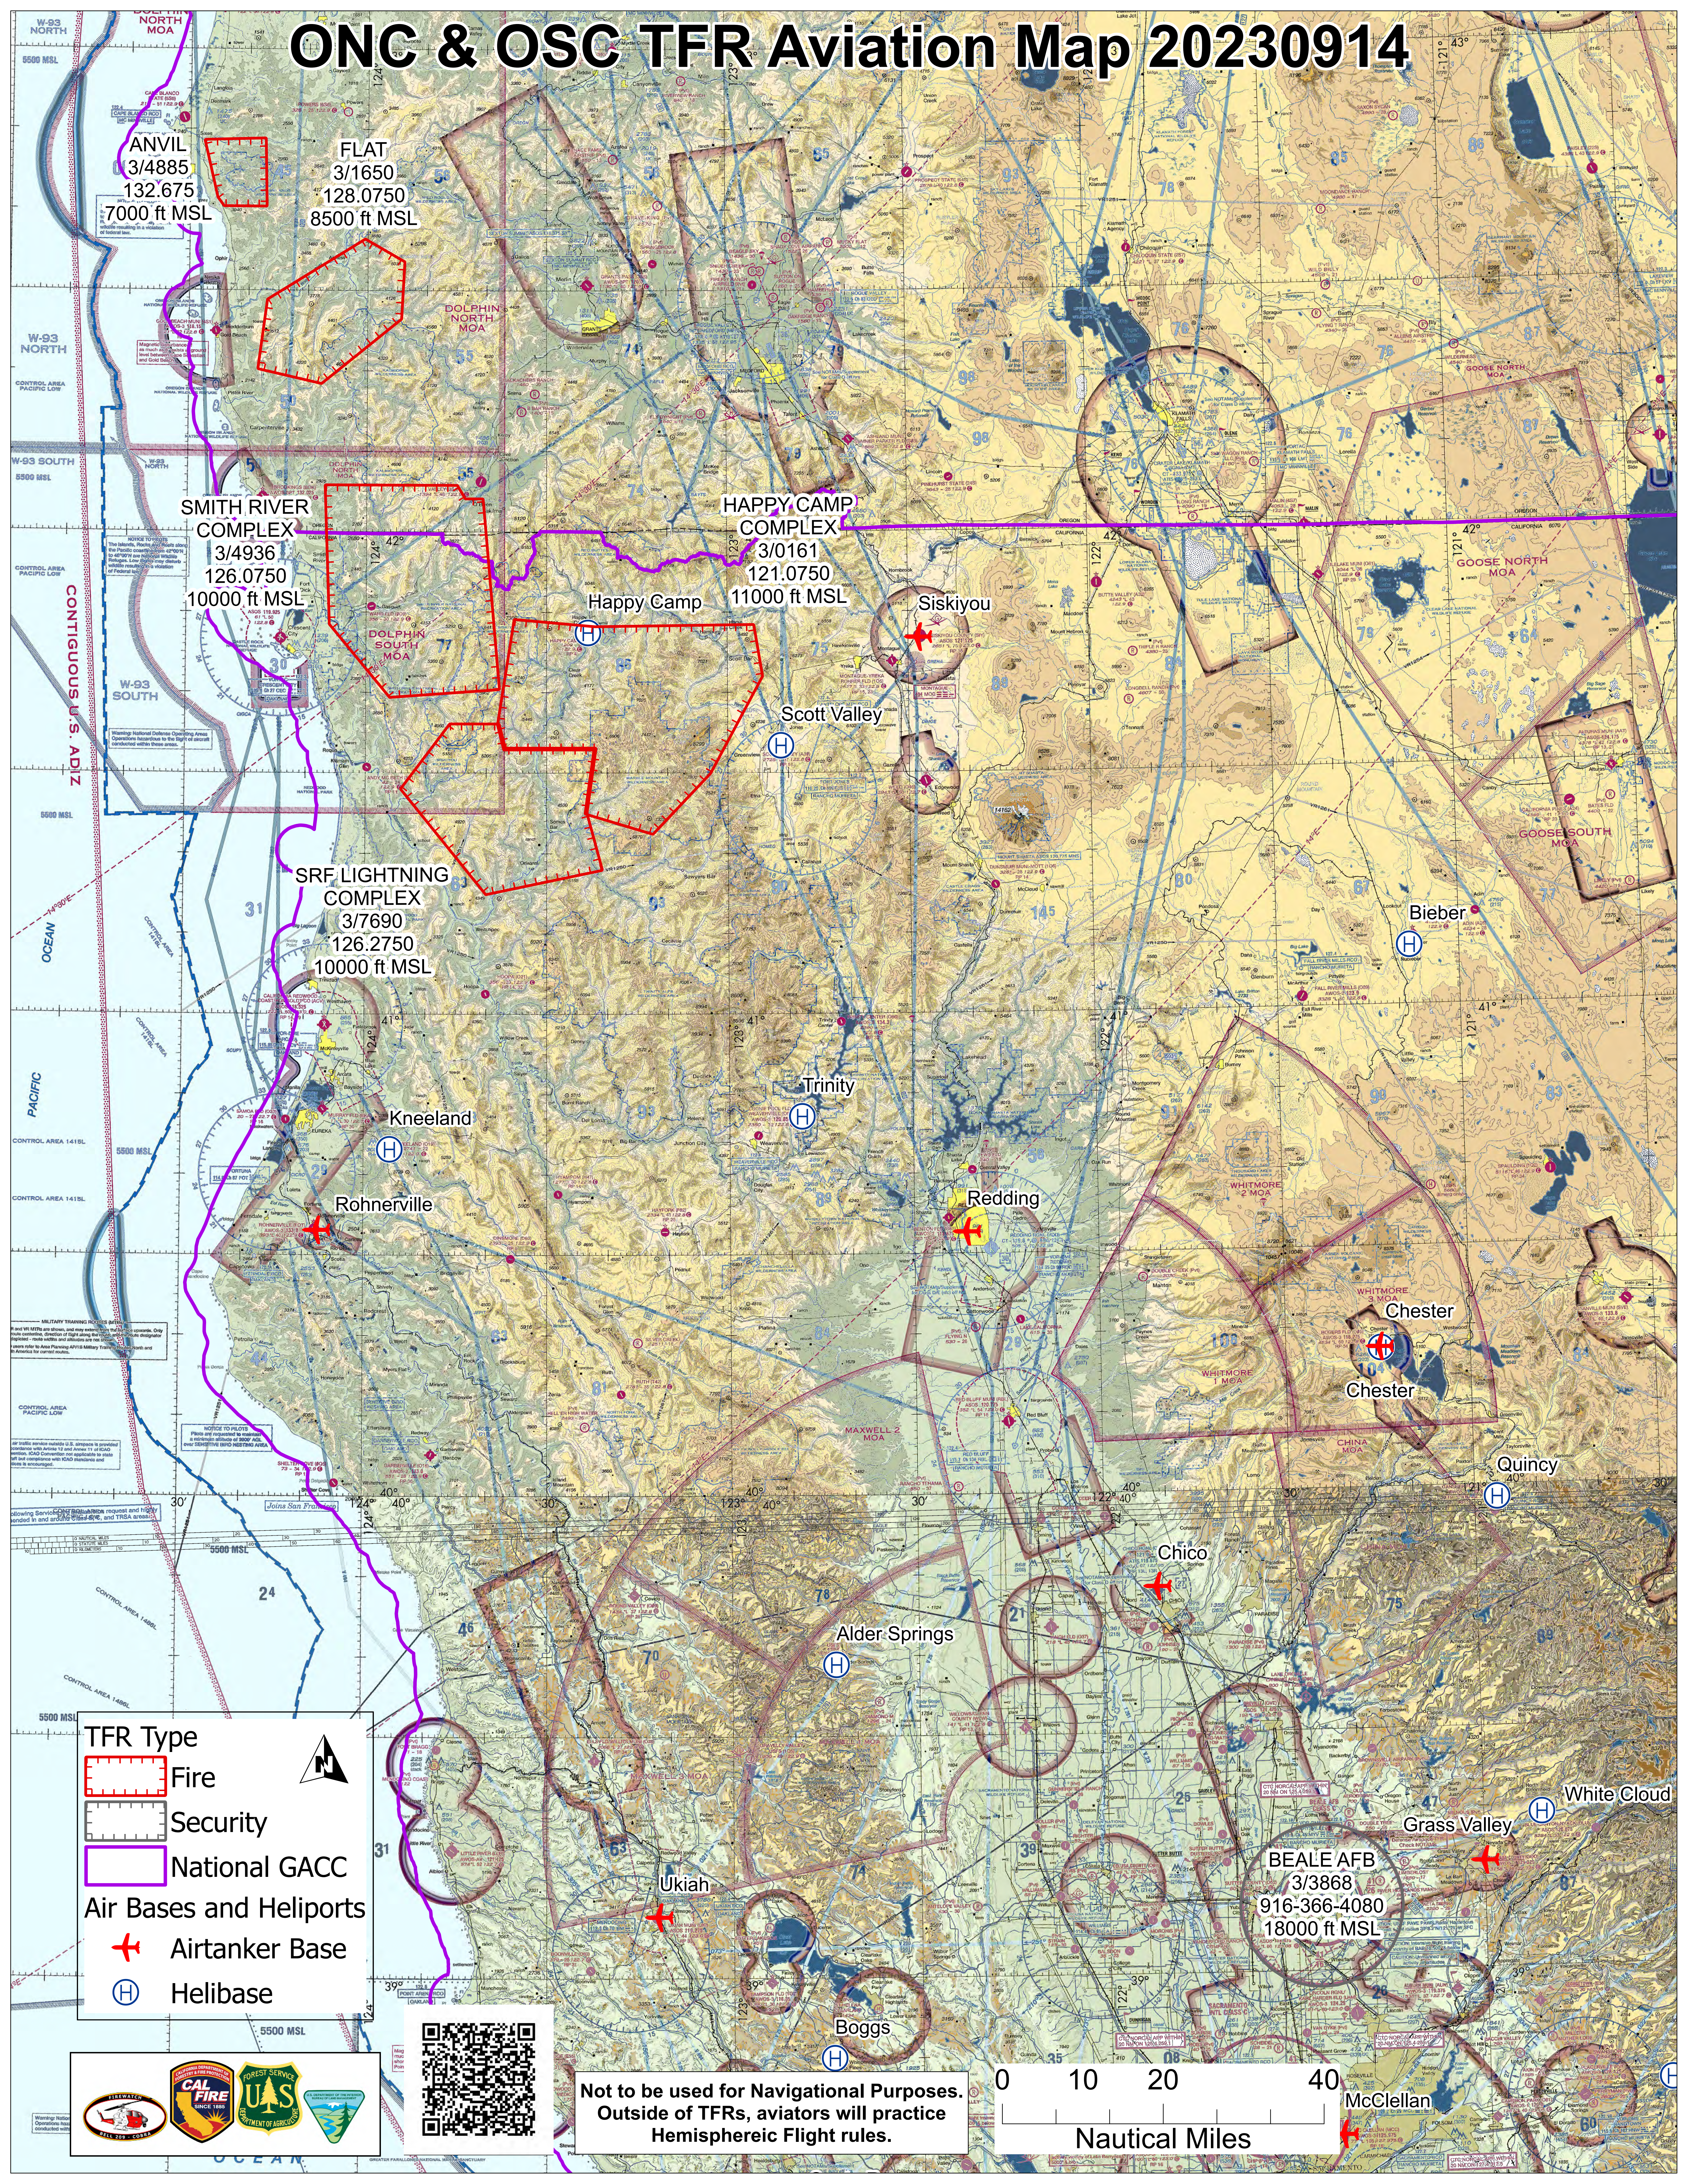

ONC & OSC TFR Aviation Map 20230914

ANVIL
3/4885
132.675
7000 ft MSL

FLAT
3/1650
128.0750
8500 ft MSL

SMITH RIVER COMPLEX
3/4936
126.0750
10000 ft MSL

HAPPY CAMP COMPLEX
3/0161
121.0750
11000 ft MSL

SRF LIGHTNING COMPLEX
3/7690
126.2750
10000 ft MSL

BEALE AFB
3/3868
916-366-4080
18000 ft MSL

TFR Type

-  Fire
-  Security
-  National GACC

Air Bases and Heliports

-  Airtanker Base
-  Helibase

Not to be used for Navigational Purposes.
Outside of TFRs, aviators will practice
Hemispheric Flight rules.