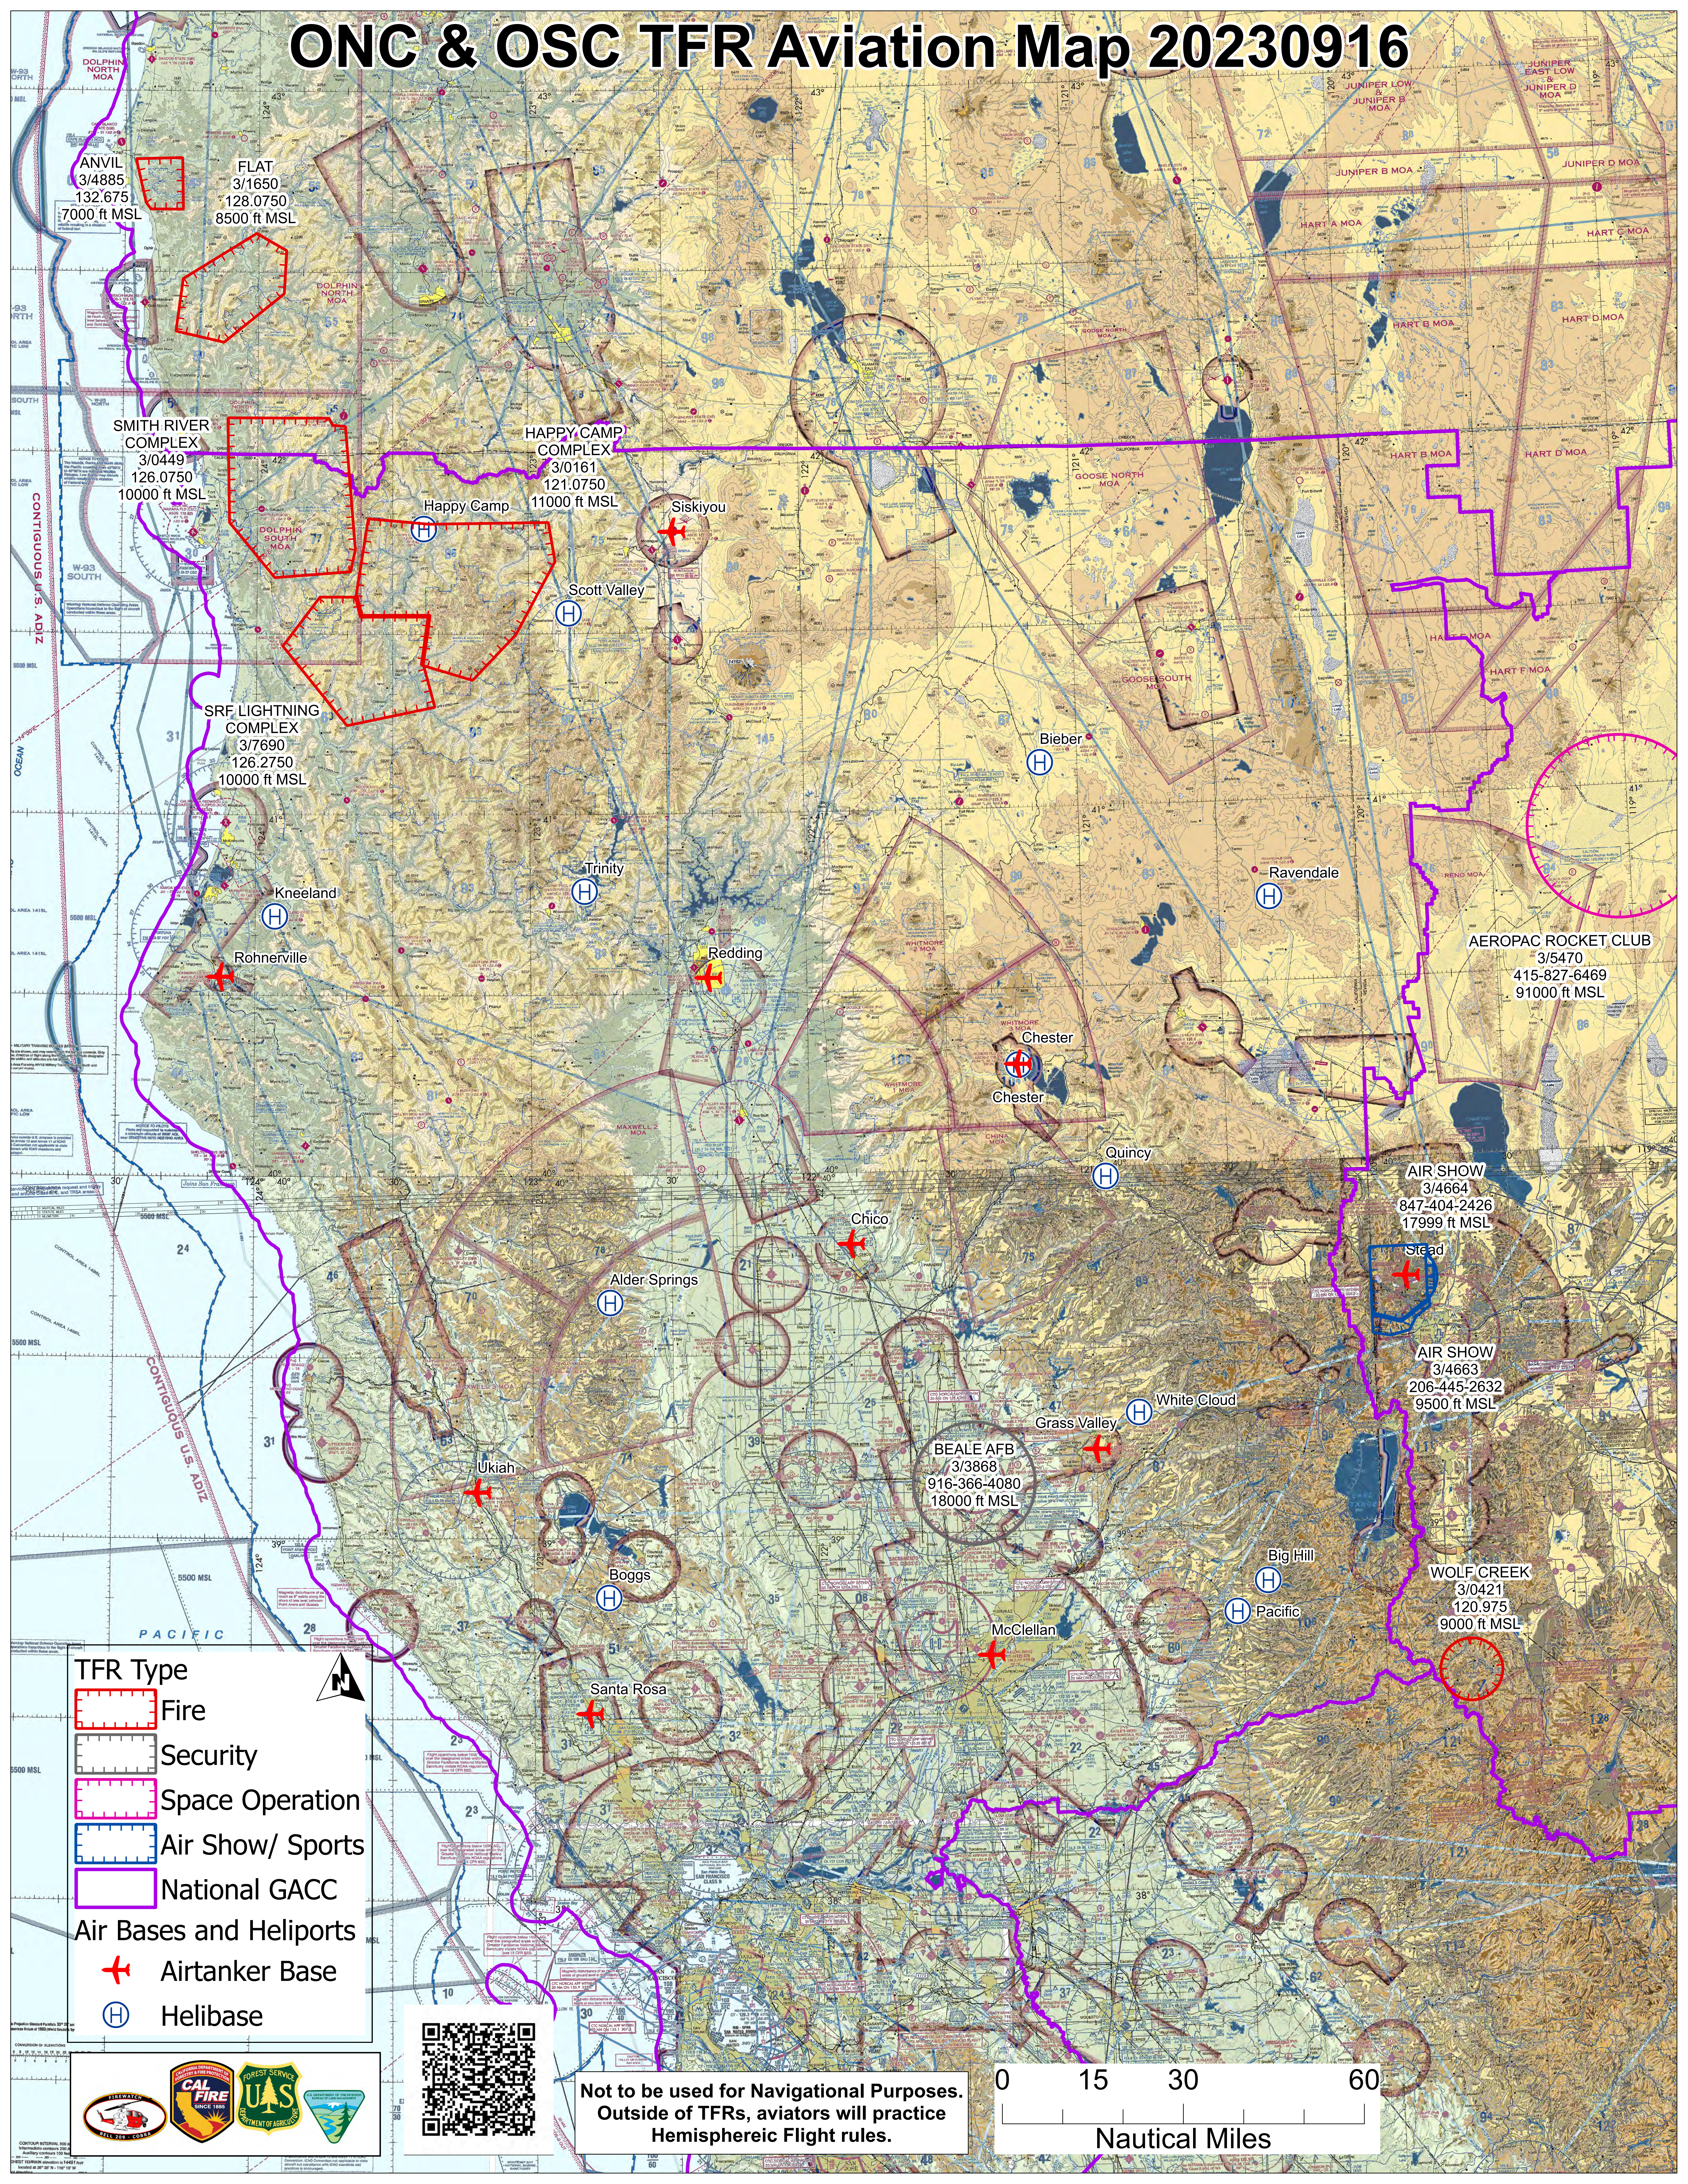

ONC & OSC TFR Aviation Map 20230916

ANVIL
3/4885
132.675
7000 ft MSL

FLAT
3/1650
128.0750
8500 ft MSL

SMITH RIVER
COMPLEX
3/0449
126.0750
10000 ft MSL

HAPPY CAMP
COMPLEX
3/0161
121.0750
11000 ft MSL

SRF LIGHTNING
COMPLEX
3/7690
126.2750
10000 ft MSL

AEROPAC ROCKET CLUB
3/5470
415-827-6469
91000 ft MSL

AIR SHOW
3/4664
847-404-2426
17999 ft MSL

AIR SHOW
3/4663
206-445-2632
9500 ft MSL

WOLF CREEK
3/0421
120.975
9000 ft MSL

BEALE AFB
3/3868
916-366-4080
18000 ft MSL

TFR Type

-  Fire
-  Security
-  Space Operation
-  Air Show/ Sports
-  National GACC

Air Bases and Heliports

-  Airtanker Base
-  Helibase

Not to be used for Navigational Purposes.
Outside of TFRs, aviators will practice
Hemispheric Flight rules.