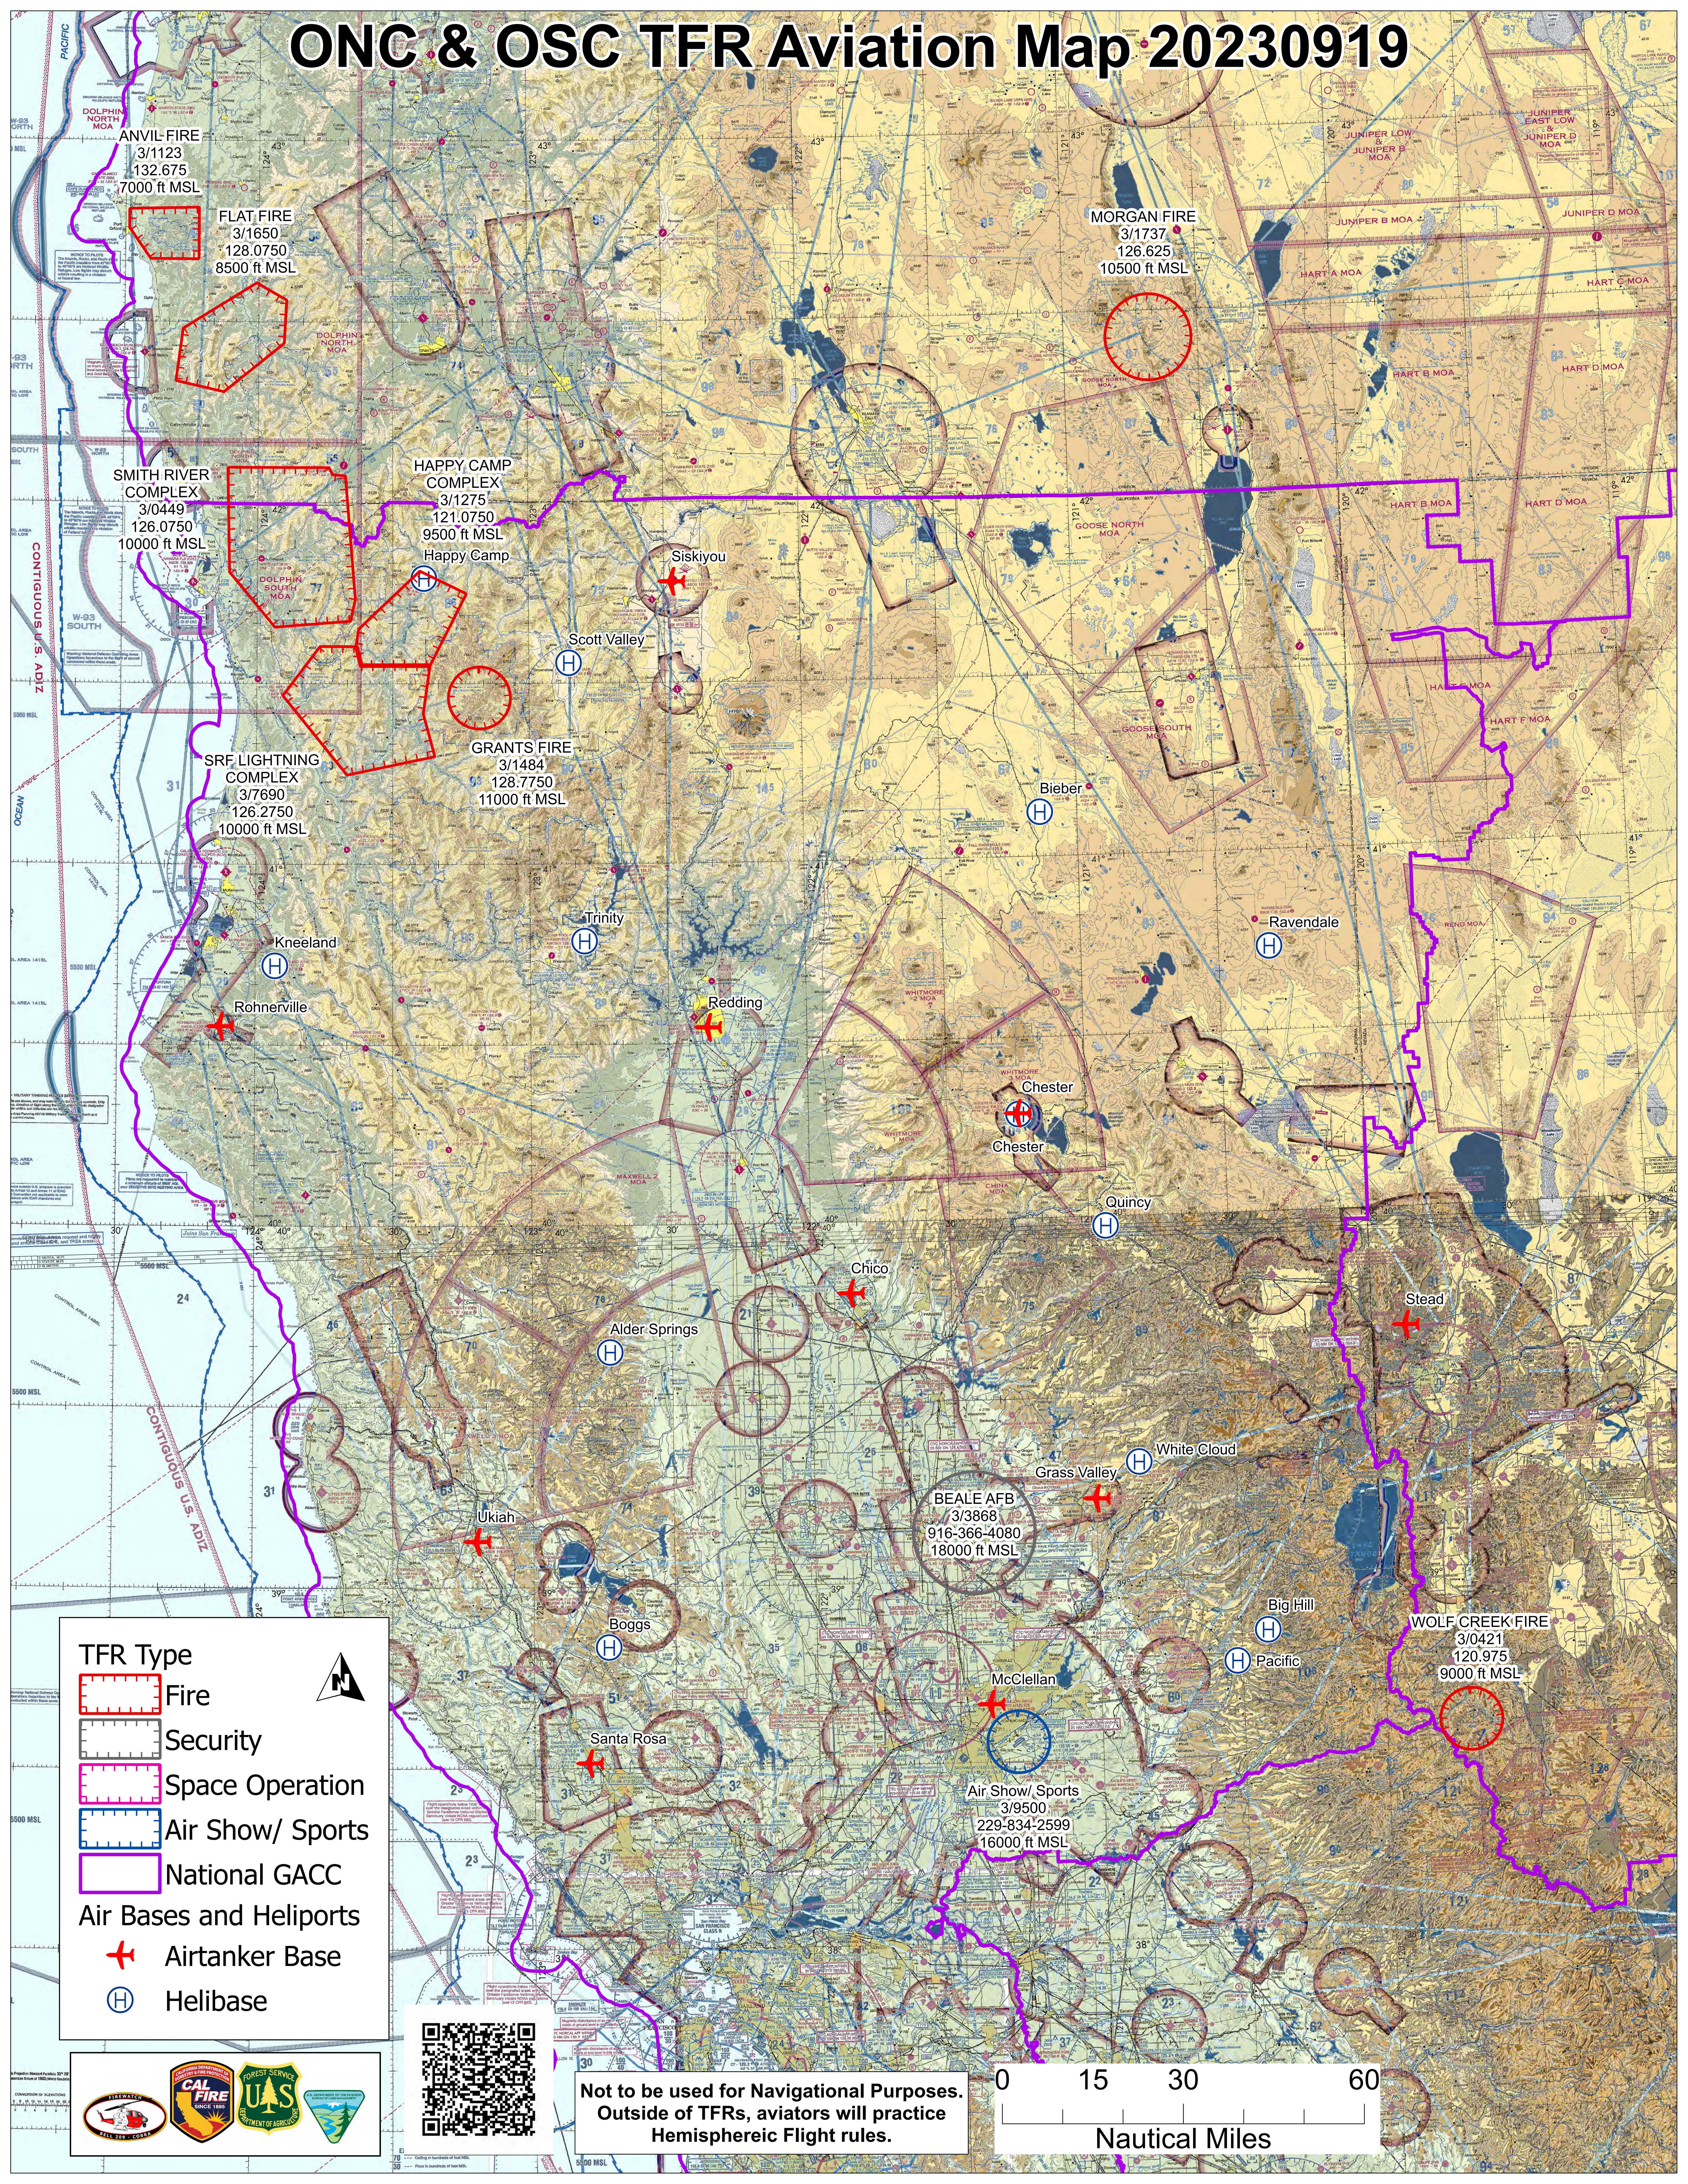

ONC & OSC TFR Aviation Map 20230919

ANVIL FIRE
3/1123
132.675
7000 ft MSL

FLAT FIRE
3/1650
128.0750
8500 ft MSL

MORGAN FIRE
3/1737
126.625
10500 ft MSL

SMITH RIVER COMPLEX
3/0449
126.0750
10000 ft MSL

HAPPY CAMP COMPLEX
3/1275
121.0750
9500 ft MSL
Happy Camp

SRF LIGHTNING COMPLEX
3/7690
126.2750
10000 ft MSL

GRANTS FIRE
3/1484
128.7750
11000 ft MSL

BEALE AFB
3/3868
916-366-4080
18000 ft MSL

WOLF CREEK FIRE
3/0421
120.975
9000 ft MSL

Air Show/ Sports
3/9500
229-834-2599
16000 ft MSL

TFR Type

- Fire
- Security
- Space Operation
- Air Show/ Sports
- National GACC

Air Bases and Heliports

- Airtanker Base
- Helibase

Not to be used for Navigational Purposes.
Outside of TFRs, aviators will practice
Hemispheric Flight rules.