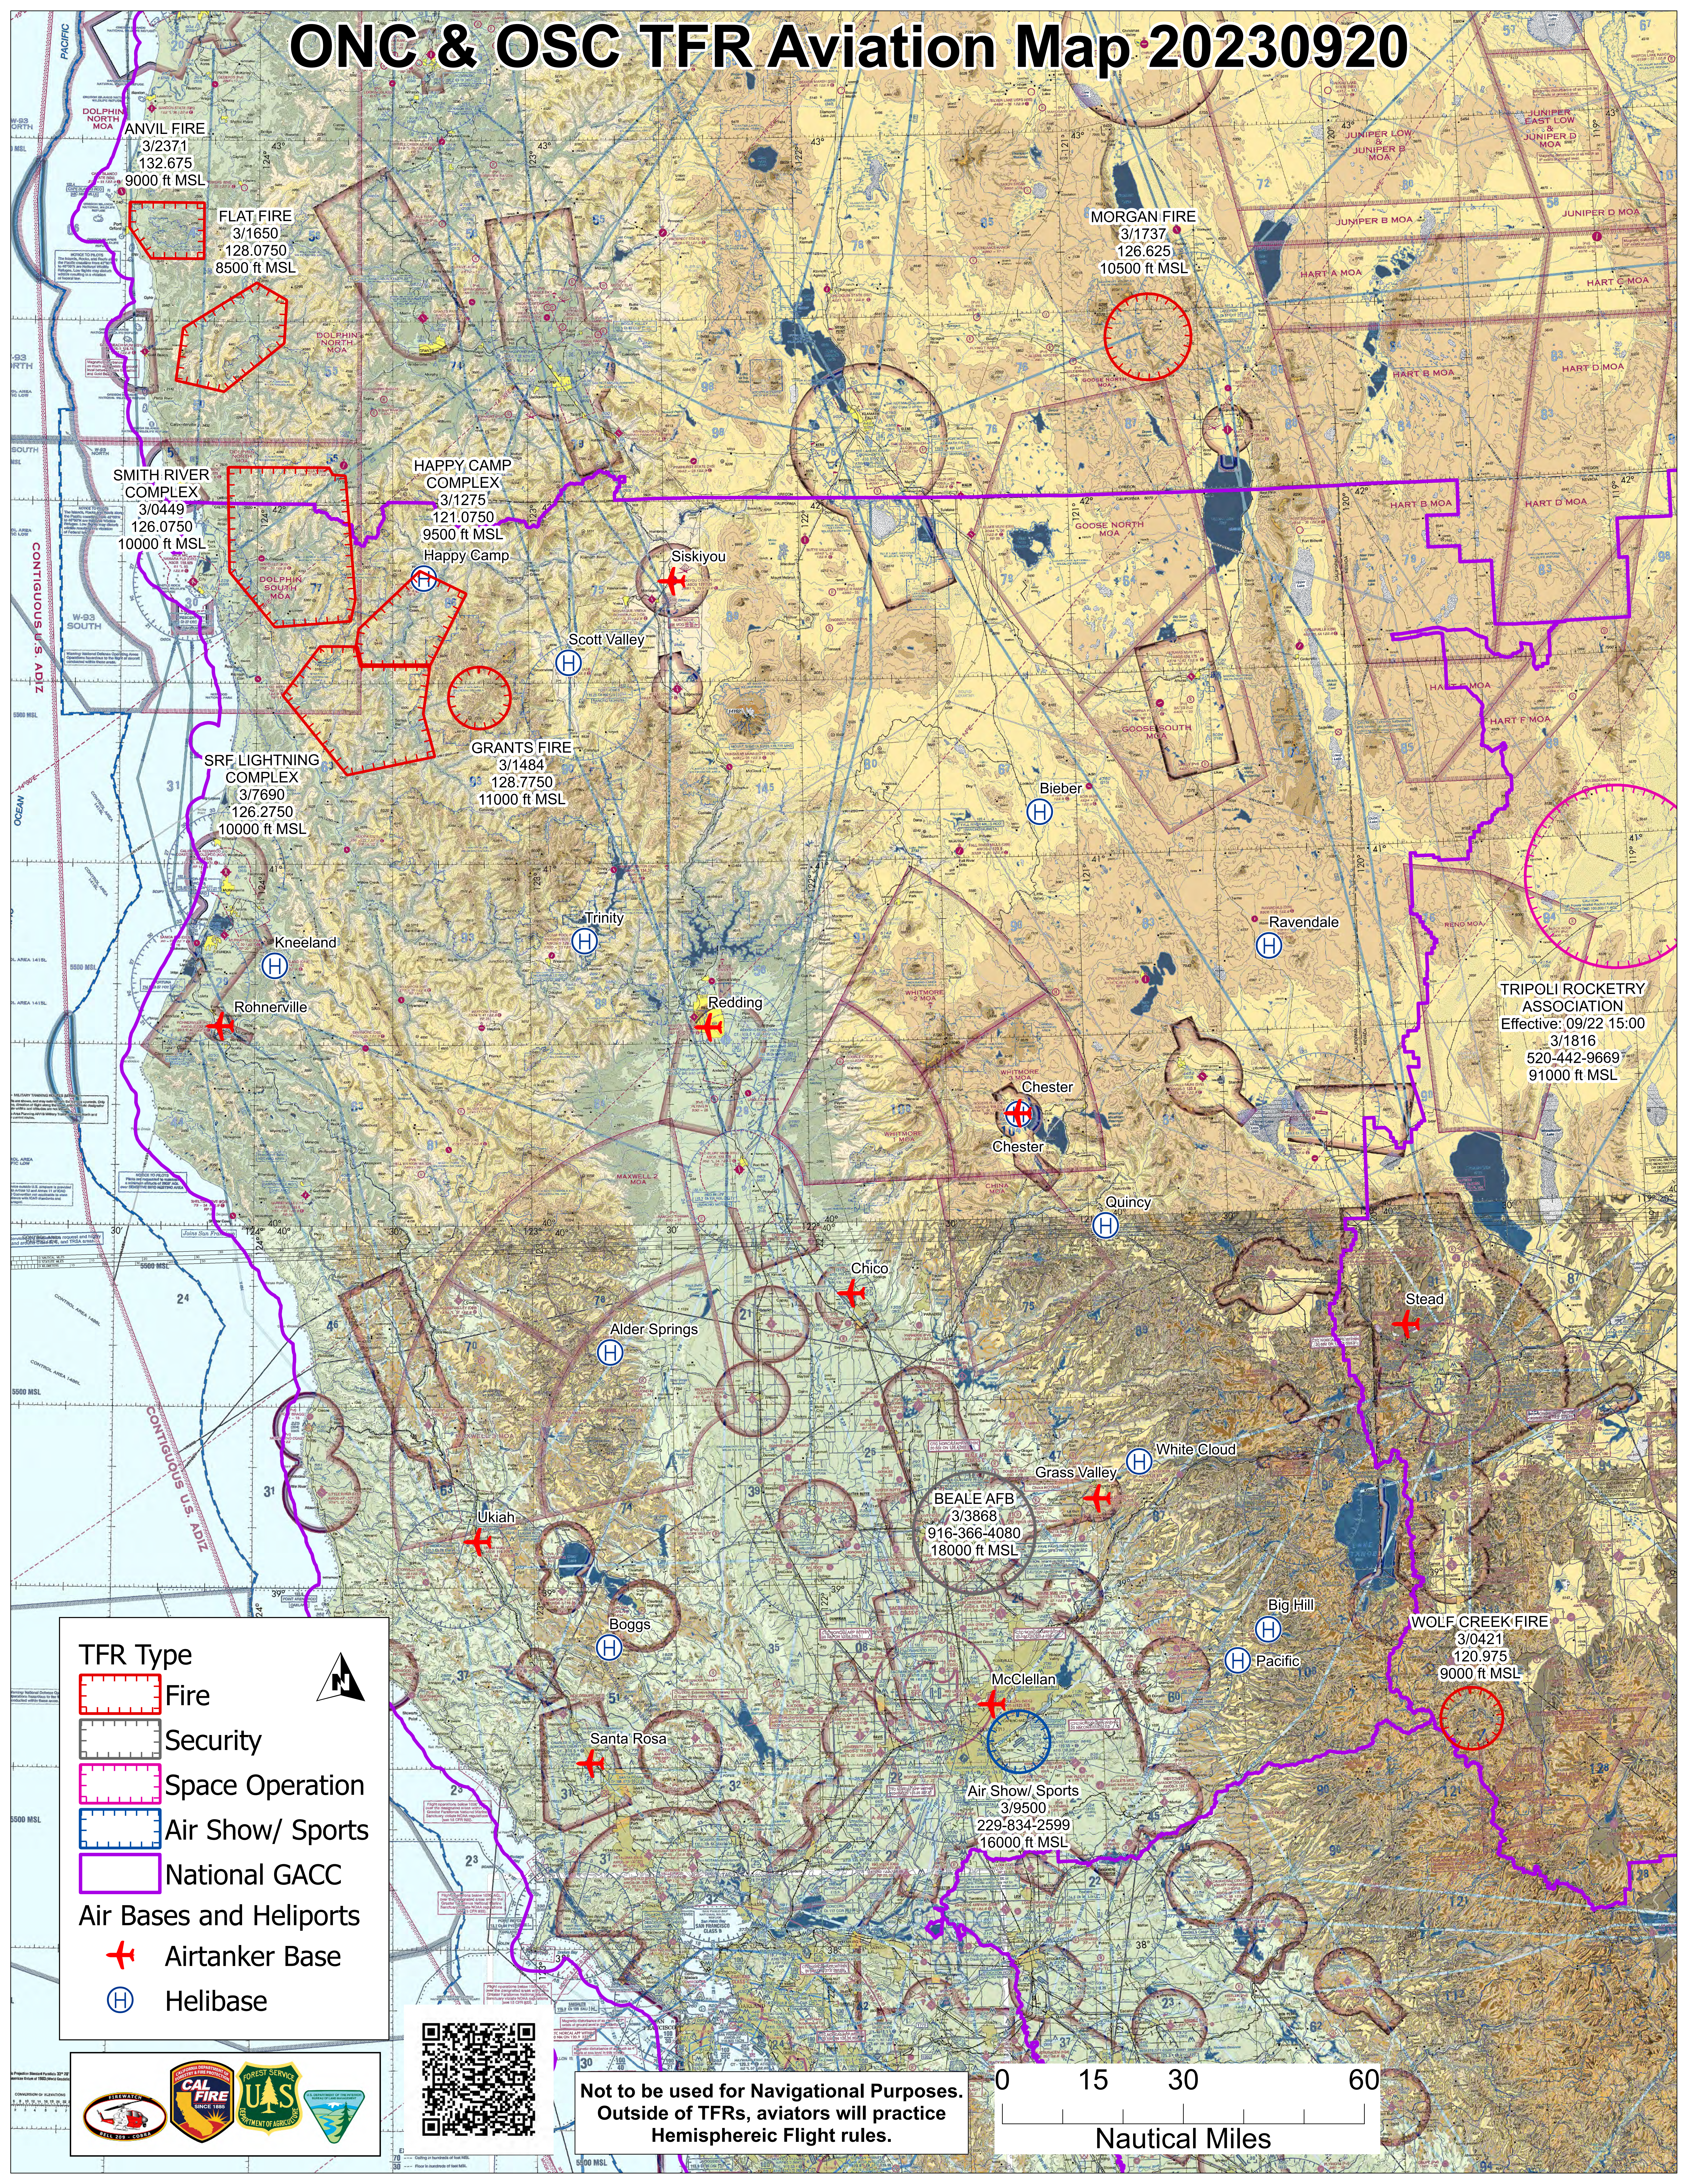

ONC & OSC TFR Aviation Map 20230920

ANVIL FIRE
3/2371
132.675
9000 ft MSL

FLAT FIRE
3/1650
128.0750
8500 ft MSL

MORGAN FIRE
3/1737
126.625
10500 ft MSL

SMITH RIVER COMPLEX
3/0449
126.0750
10000 ft MSL

HAPPY CAMP COMPLEX
3/1275
121.0750
9500 ft MSL
Happy Camp

SRF LIGHTNING COMPLEX
3/7690
126.2750
10000 ft MSL

GRANTS FIRE
3/1484
128.7750
11000 ft MSL

TRIPOLI ROCKETRY ASSOCIATION
Effective: 09/22 15:00
3/1816
520-442-9669
91000 ft MSL

BEALE AFB
3/3868
916-366-4080
18000 ft MSL

WOLF CREEK FIRE
3/0421
120.975
9000 ft MSL

Air Show/ Sports
3/9500
229-834-2599
16000 ft MSL

TFR Type

- Fire
- Security
- Space Operation
- Air Show/ Sports
- National GACC

Air Bases and Heliports

- ✈ Airtanker Base
- H Helibase

Not to be used for Navigational Purposes.
Outside of TFRs, aviators will practice
Hemispheric Flight rules.