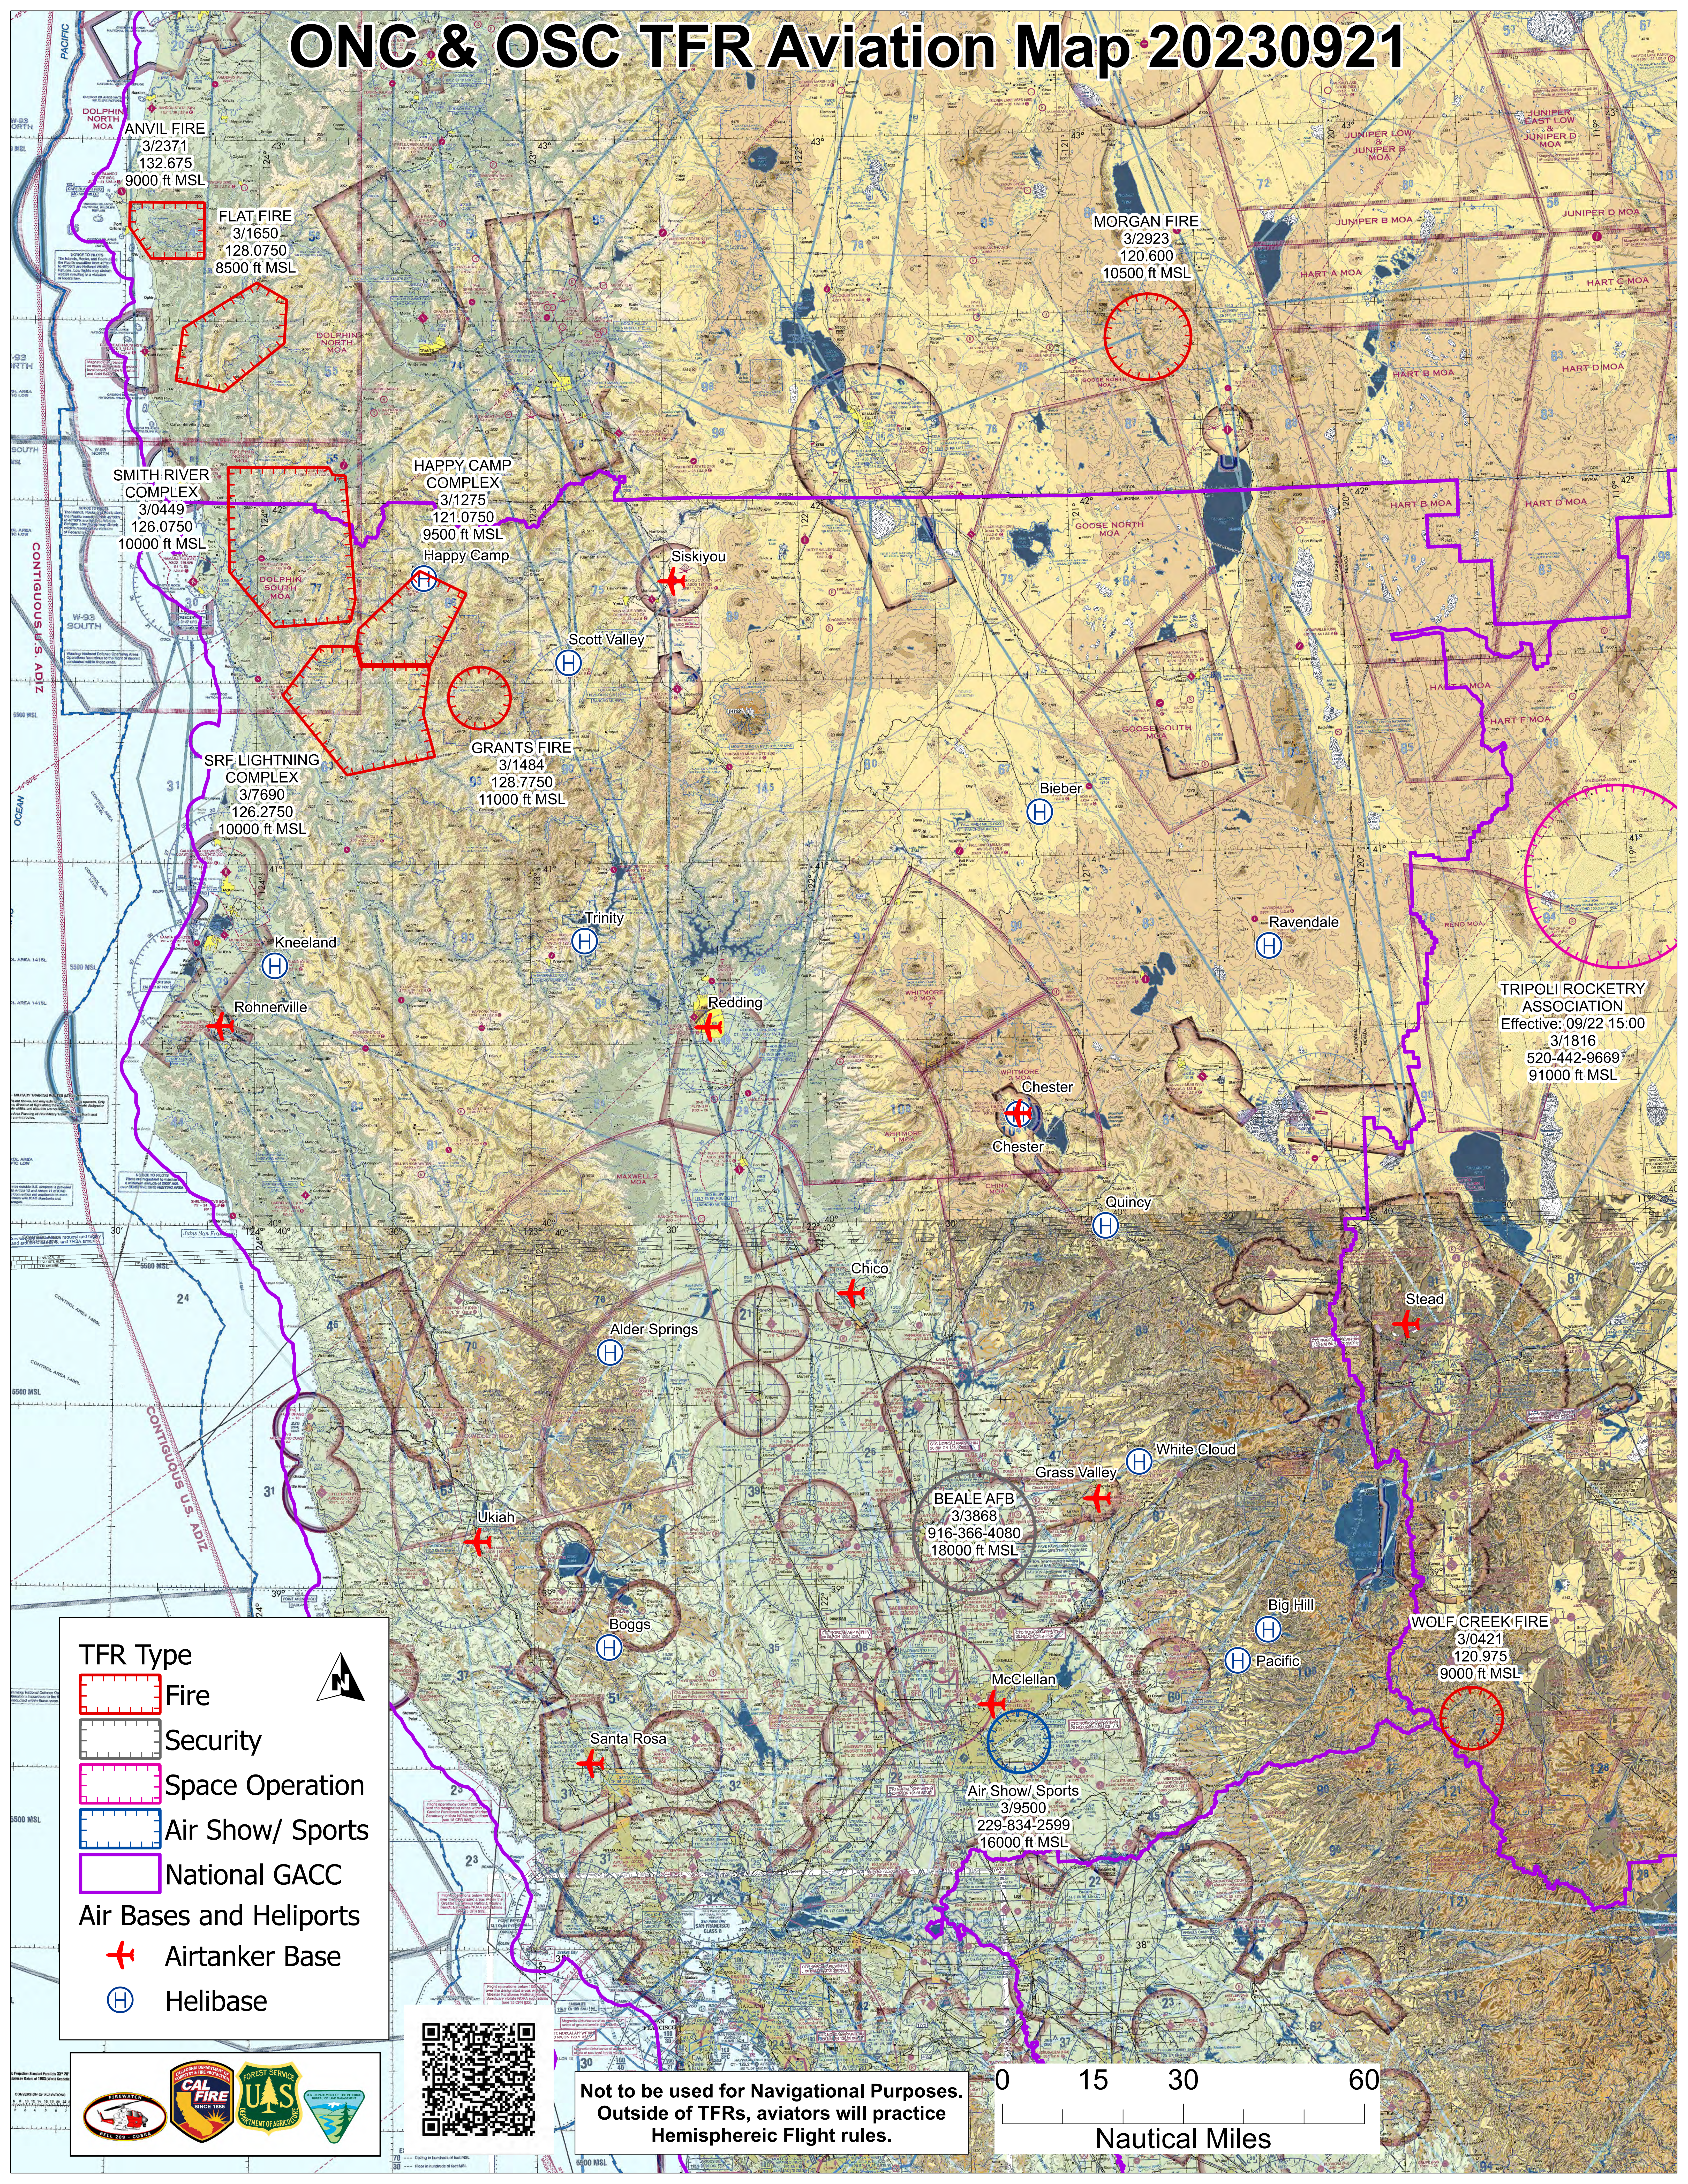

ONC & OSC TFR Aviation Map 20230921

ANVIL FIRE
3/2371
132.675
9000 ft MSL

FLAT FIRE
3/1650
128.0750
8500 ft MSL

MORGAN FIRE
3/2923
120.600
10500 ft MSL

SMITH RIVER COMPLEX
3/0449
126.0750
10000 ft MSL

HAPPY CAMP COMPLEX
3/1275
121.0750
9500 ft MSL
Happy Camp

SRF LIGHTNING COMPLEX
3/7690
126.2750
10000 ft MSL

GRANTS FIRE
3/1484
128.7750
11000 ft MSL

TRIPOLI ROCKETRY ASSOCIATION
Effective: 09/22 15:00
3/1816
520-442-9669
91000 ft MSL

BEALE AFB
3/3868
916-366-4080
18000 ft MSL

WOLF CREEK FIRE
3/0421
120.975
9000 ft MSL

Air Show/ Sports
3/9500
229-834-2599
16000 ft MSL

TFR Type

-  Fire
-  Security
-  Space Operation
-  Air Show/ Sports
-  National GACC

Air Bases and Heliports

-  Airtanker Base
-  Helibase

Not to be used for Navigational Purposes.
Outside of TFRs, aviators will practice
Hemispheric Flight rules.