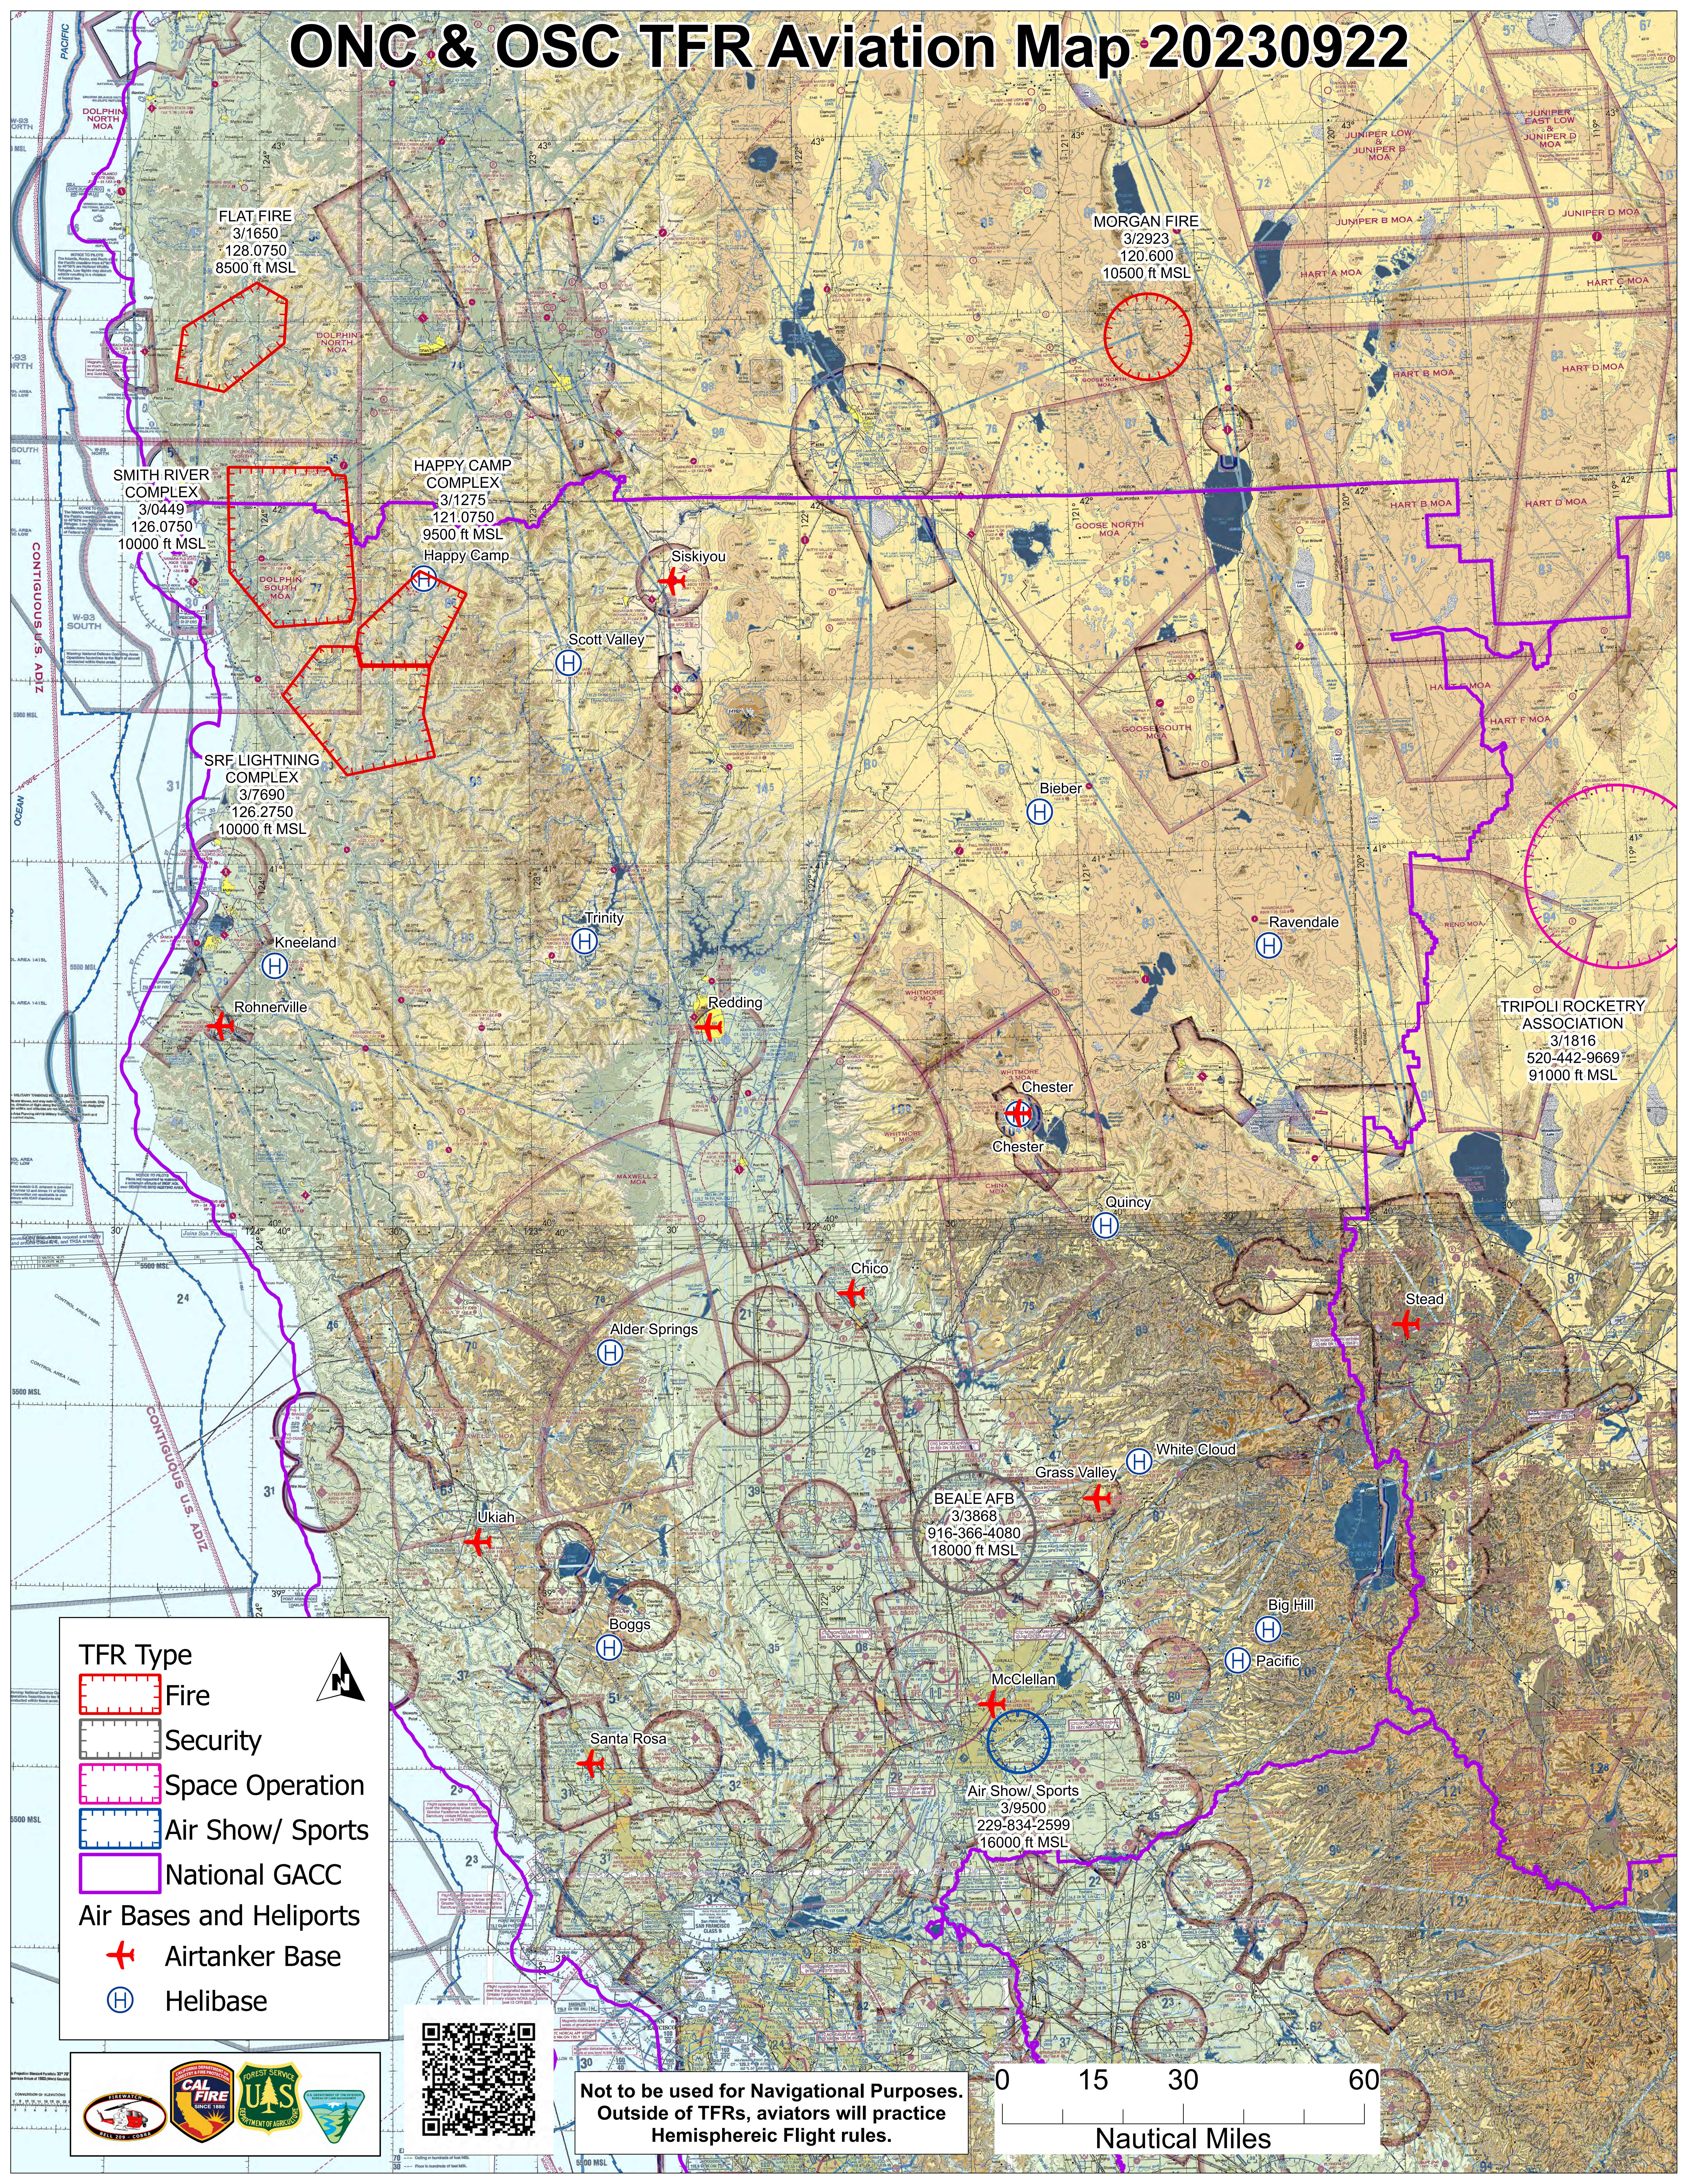

# ONC & OSC TFR Aviation Map 20230922

FLAT FIRE  
3/1650  
128.0750  
8500 ft MSL

MORGAN FIRE  
3/2923  
120.600  
10500 ft MSL

SMITH RIVER  
COMPLEX  
3/0449  
126.0750  
10000 ft MSL

HAPPY CAMP  
COMPLEX  
3/1275  
121.0750  
9500 ft MSL  
Happy Camp

SRF LIGHTNING  
COMPLEX  
3/7690  
126.2750  
10000 ft MSL

TRIPOLI ROCKETRY  
ASSOCIATION  
3/1816  
520-442-9669  
91000 ft MSL

BEALE AFB  
3/3868  
916-366-4080  
18000 ft MSL

Air Show, Sports  
3/9500  
229-834-2599  
16000 ft MSL

**TFR Type**

-  Fire
-  Security
-  Space Operation
-  Air Show/ Sports
-  National GACC

**Air Bases and Heliports**

-  Airtanker Base
-  Helibase

Not to be used for Navigational Purposes.  
Outside of TFRs, aviators will practice  
Hemispheric Flight rules.