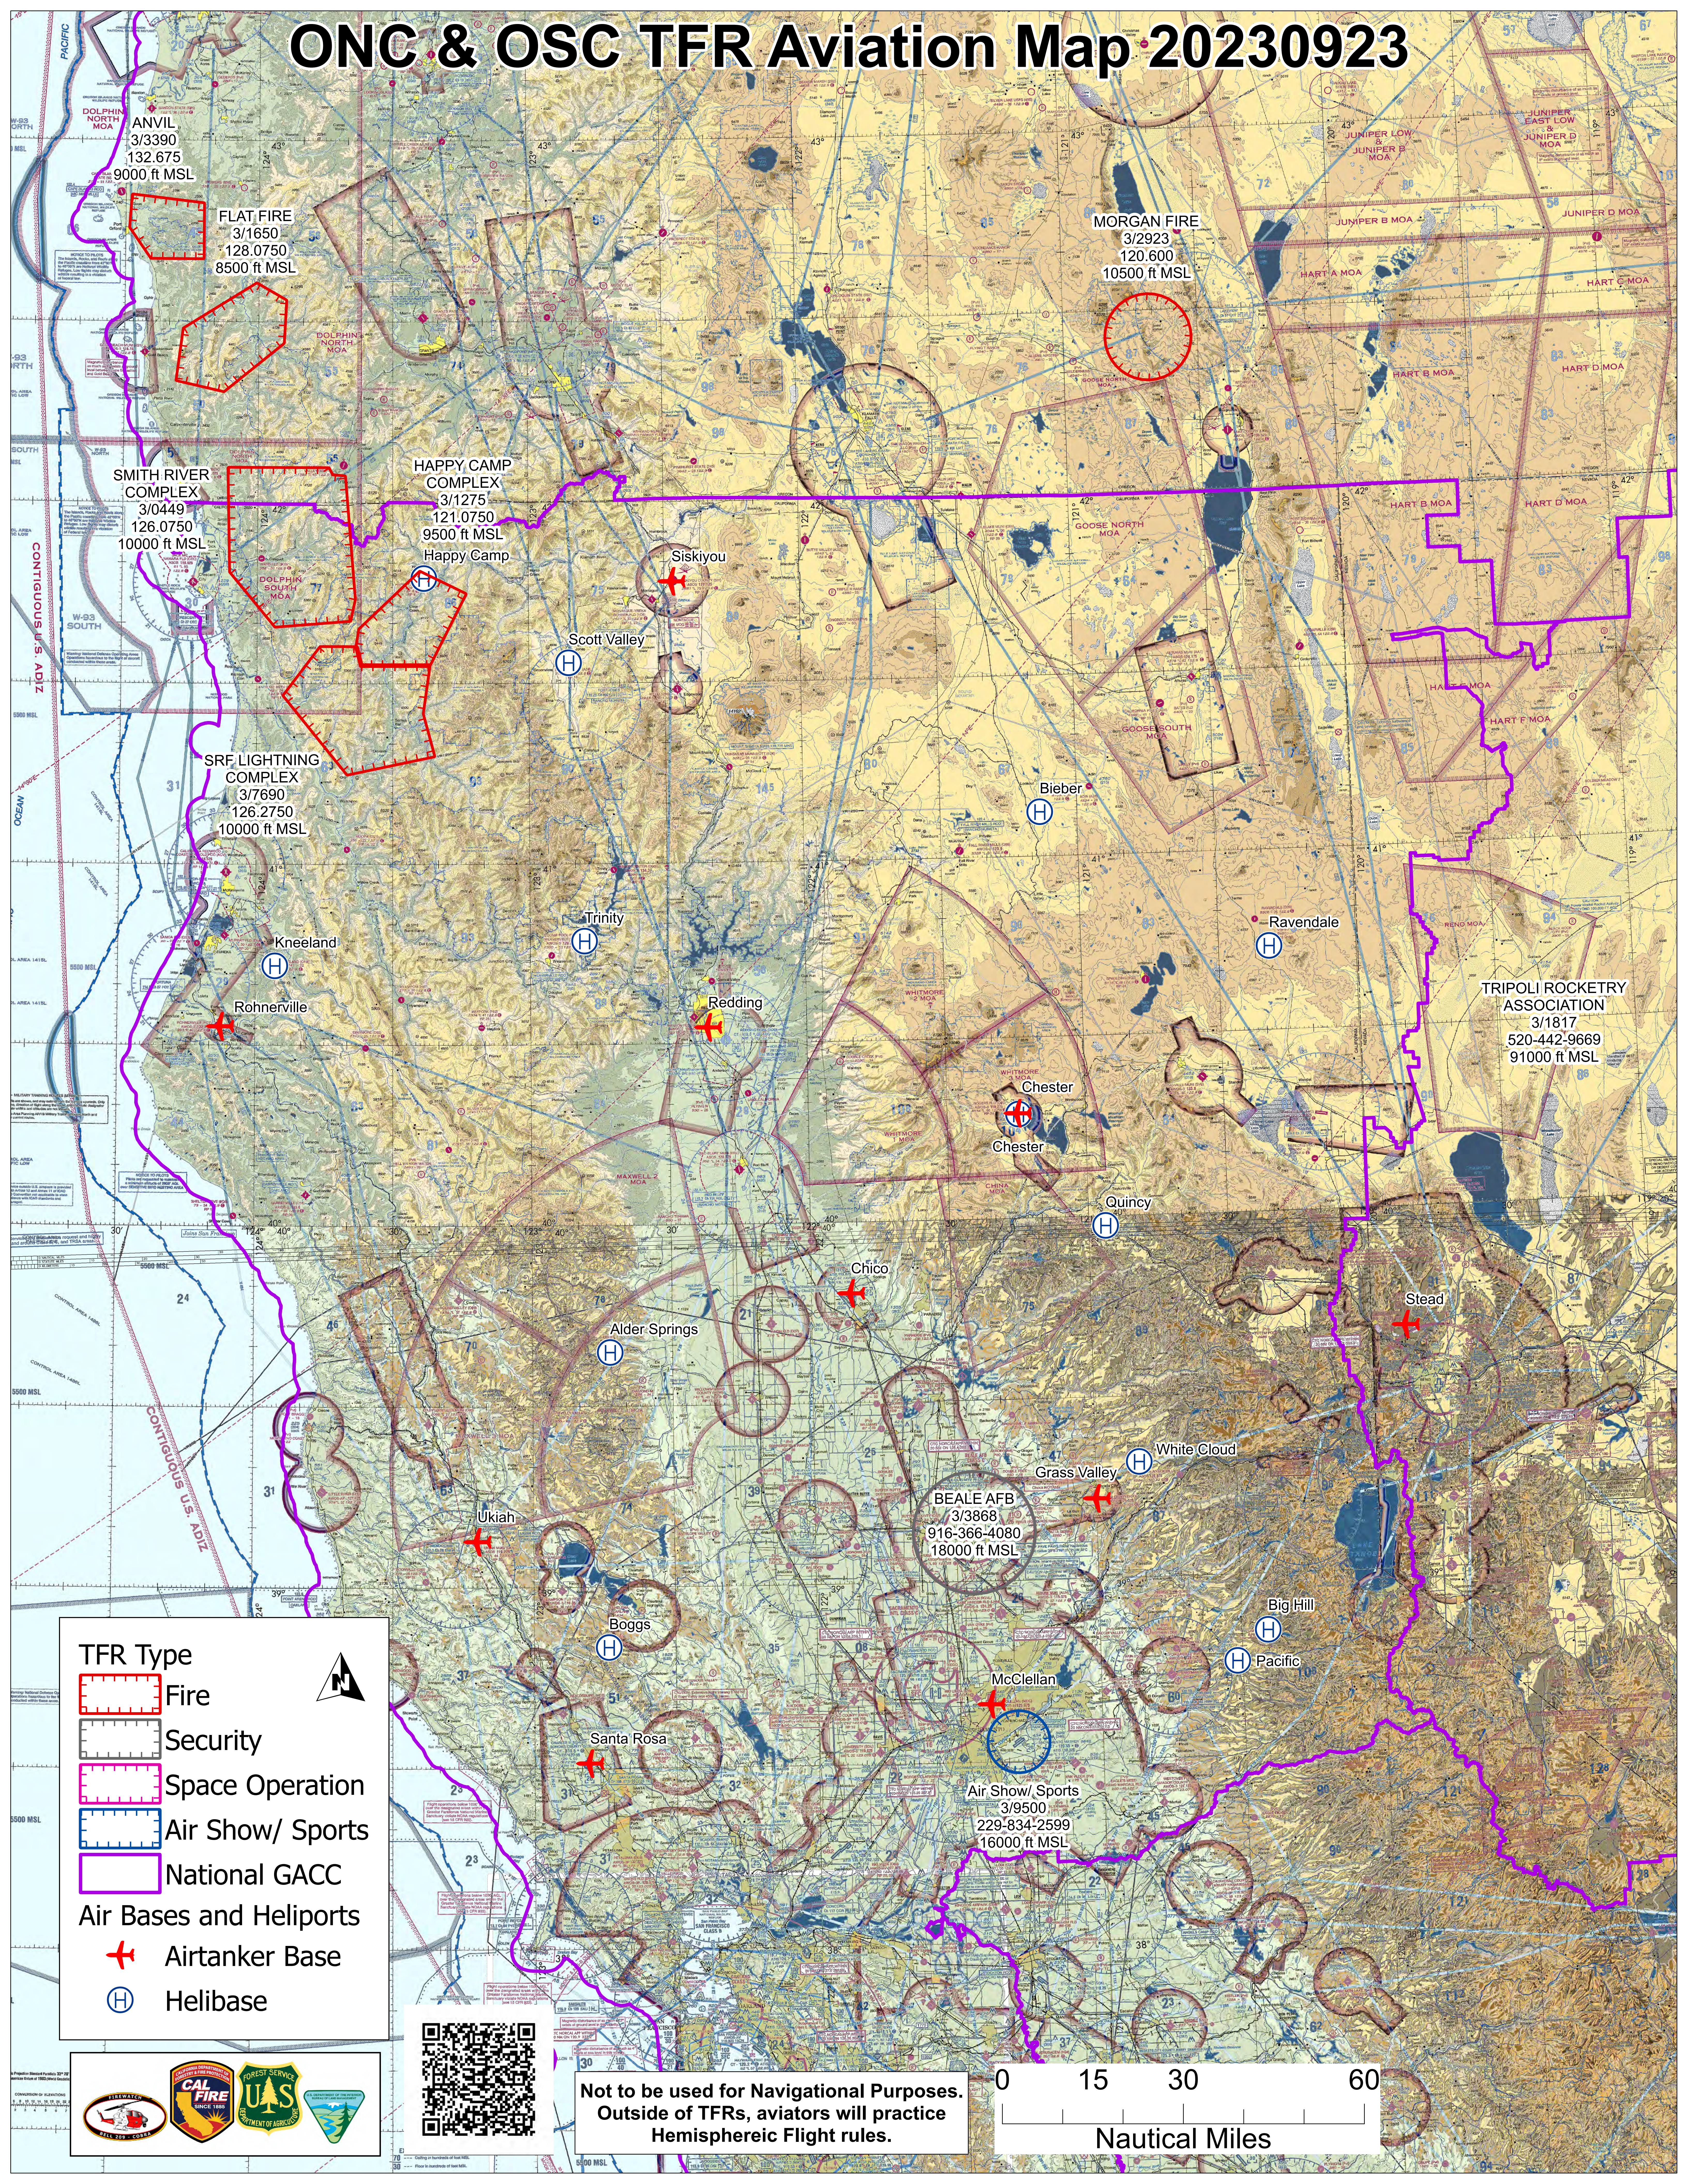

ONC & OSC TFR Aviation Map 20230923

ANVIL
3/3390
132.675
9000 ft MSL

FLAT FIRE
3/1650
128.0750
8500 ft MSL

MORGAN FIRE
3/2923
120.600
10500 ft MSL

SMITH RIVER COMPLEX
3/0449
126.0750
10000 ft MSL

HAPPY CAMP COMPLEX
3/1275
121.0750
9500 ft MSL
Happy Camp

SRF LIGHTNING COMPLEX
3/7690
126.2750
10000 ft MSL

TRIPOLI ROCKETRY ASSOCIATION
3/1817
520-442-9669
91000 ft MSL

BEALE AFB
3/3868
916-366-4080
18000 ft MSL

Air Show/ Sports
3/9500
229-834-2599
16000 ft MSL

TFR Type

-  Fire
-  Security
-  Space Operation
-  Air Show/ Sports
-  National GACC

Air Bases and Heliports

-  Airtanker Base
-  Helibase

Not to be used for Navigational Purposes.
Outside of TFRs, aviators will practice
Hemispheric Flight rules.