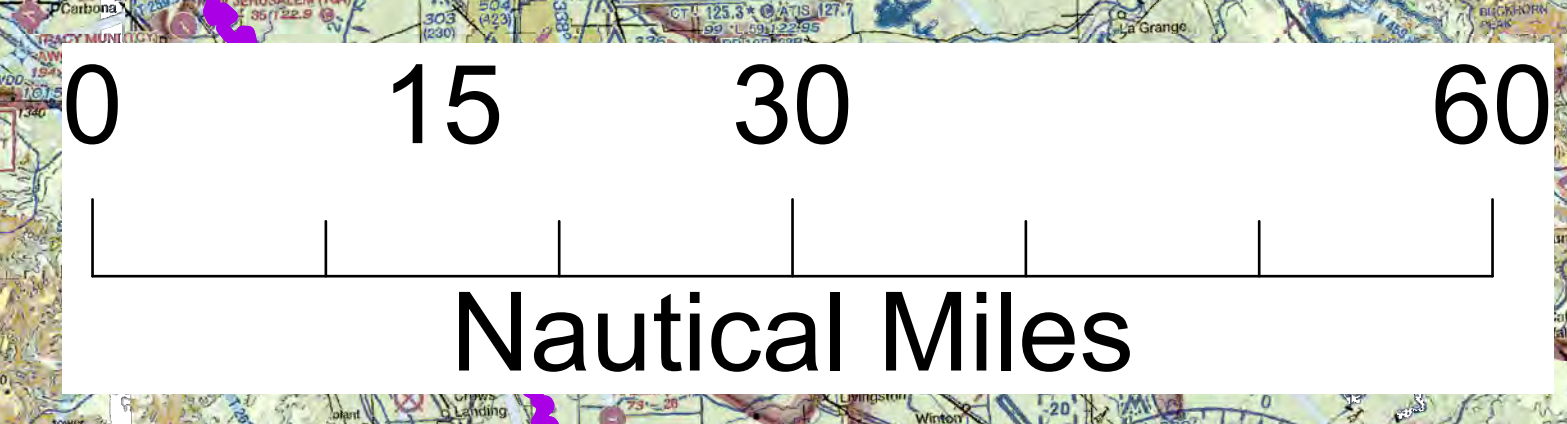

ONC & OSC TFR Aviation Map 20230924

TFR Type

- Fire
- Security
- Space Operation
- Air Show/ Sports
- National GACC

Air Bases and Heliports

- ✈ Airtanker Base
- ⊕ Helibase

Not to be used for Navigational Purposes.
 Outside of TFRs, aviators will practice
 Hemispheric Flight rules.

ANVIL
 3/3390
 132.675
 9000 ft MSL

FLAT FIRE
 3/1650
 128.0750
 8500 ft MSL

SMITH RIVER COMPLEX
 3/0449
 126.0750
 10000 ft MSL

HAPPY CAMP COMPLEX
 3/1275
 121.0750
 9500 ft MSL
 Happy Camp

SRF LIGHTNING COMPLEX
 3/7690
 126.2750
 10000 ft MSL

TRIPOLI ROCKETRY ASSOCIATION
 3/1818
 520-442-9669
 91000 ft MSL

QUARRY FIRE
 3/3941
 125.6750
 9000 ft MSL