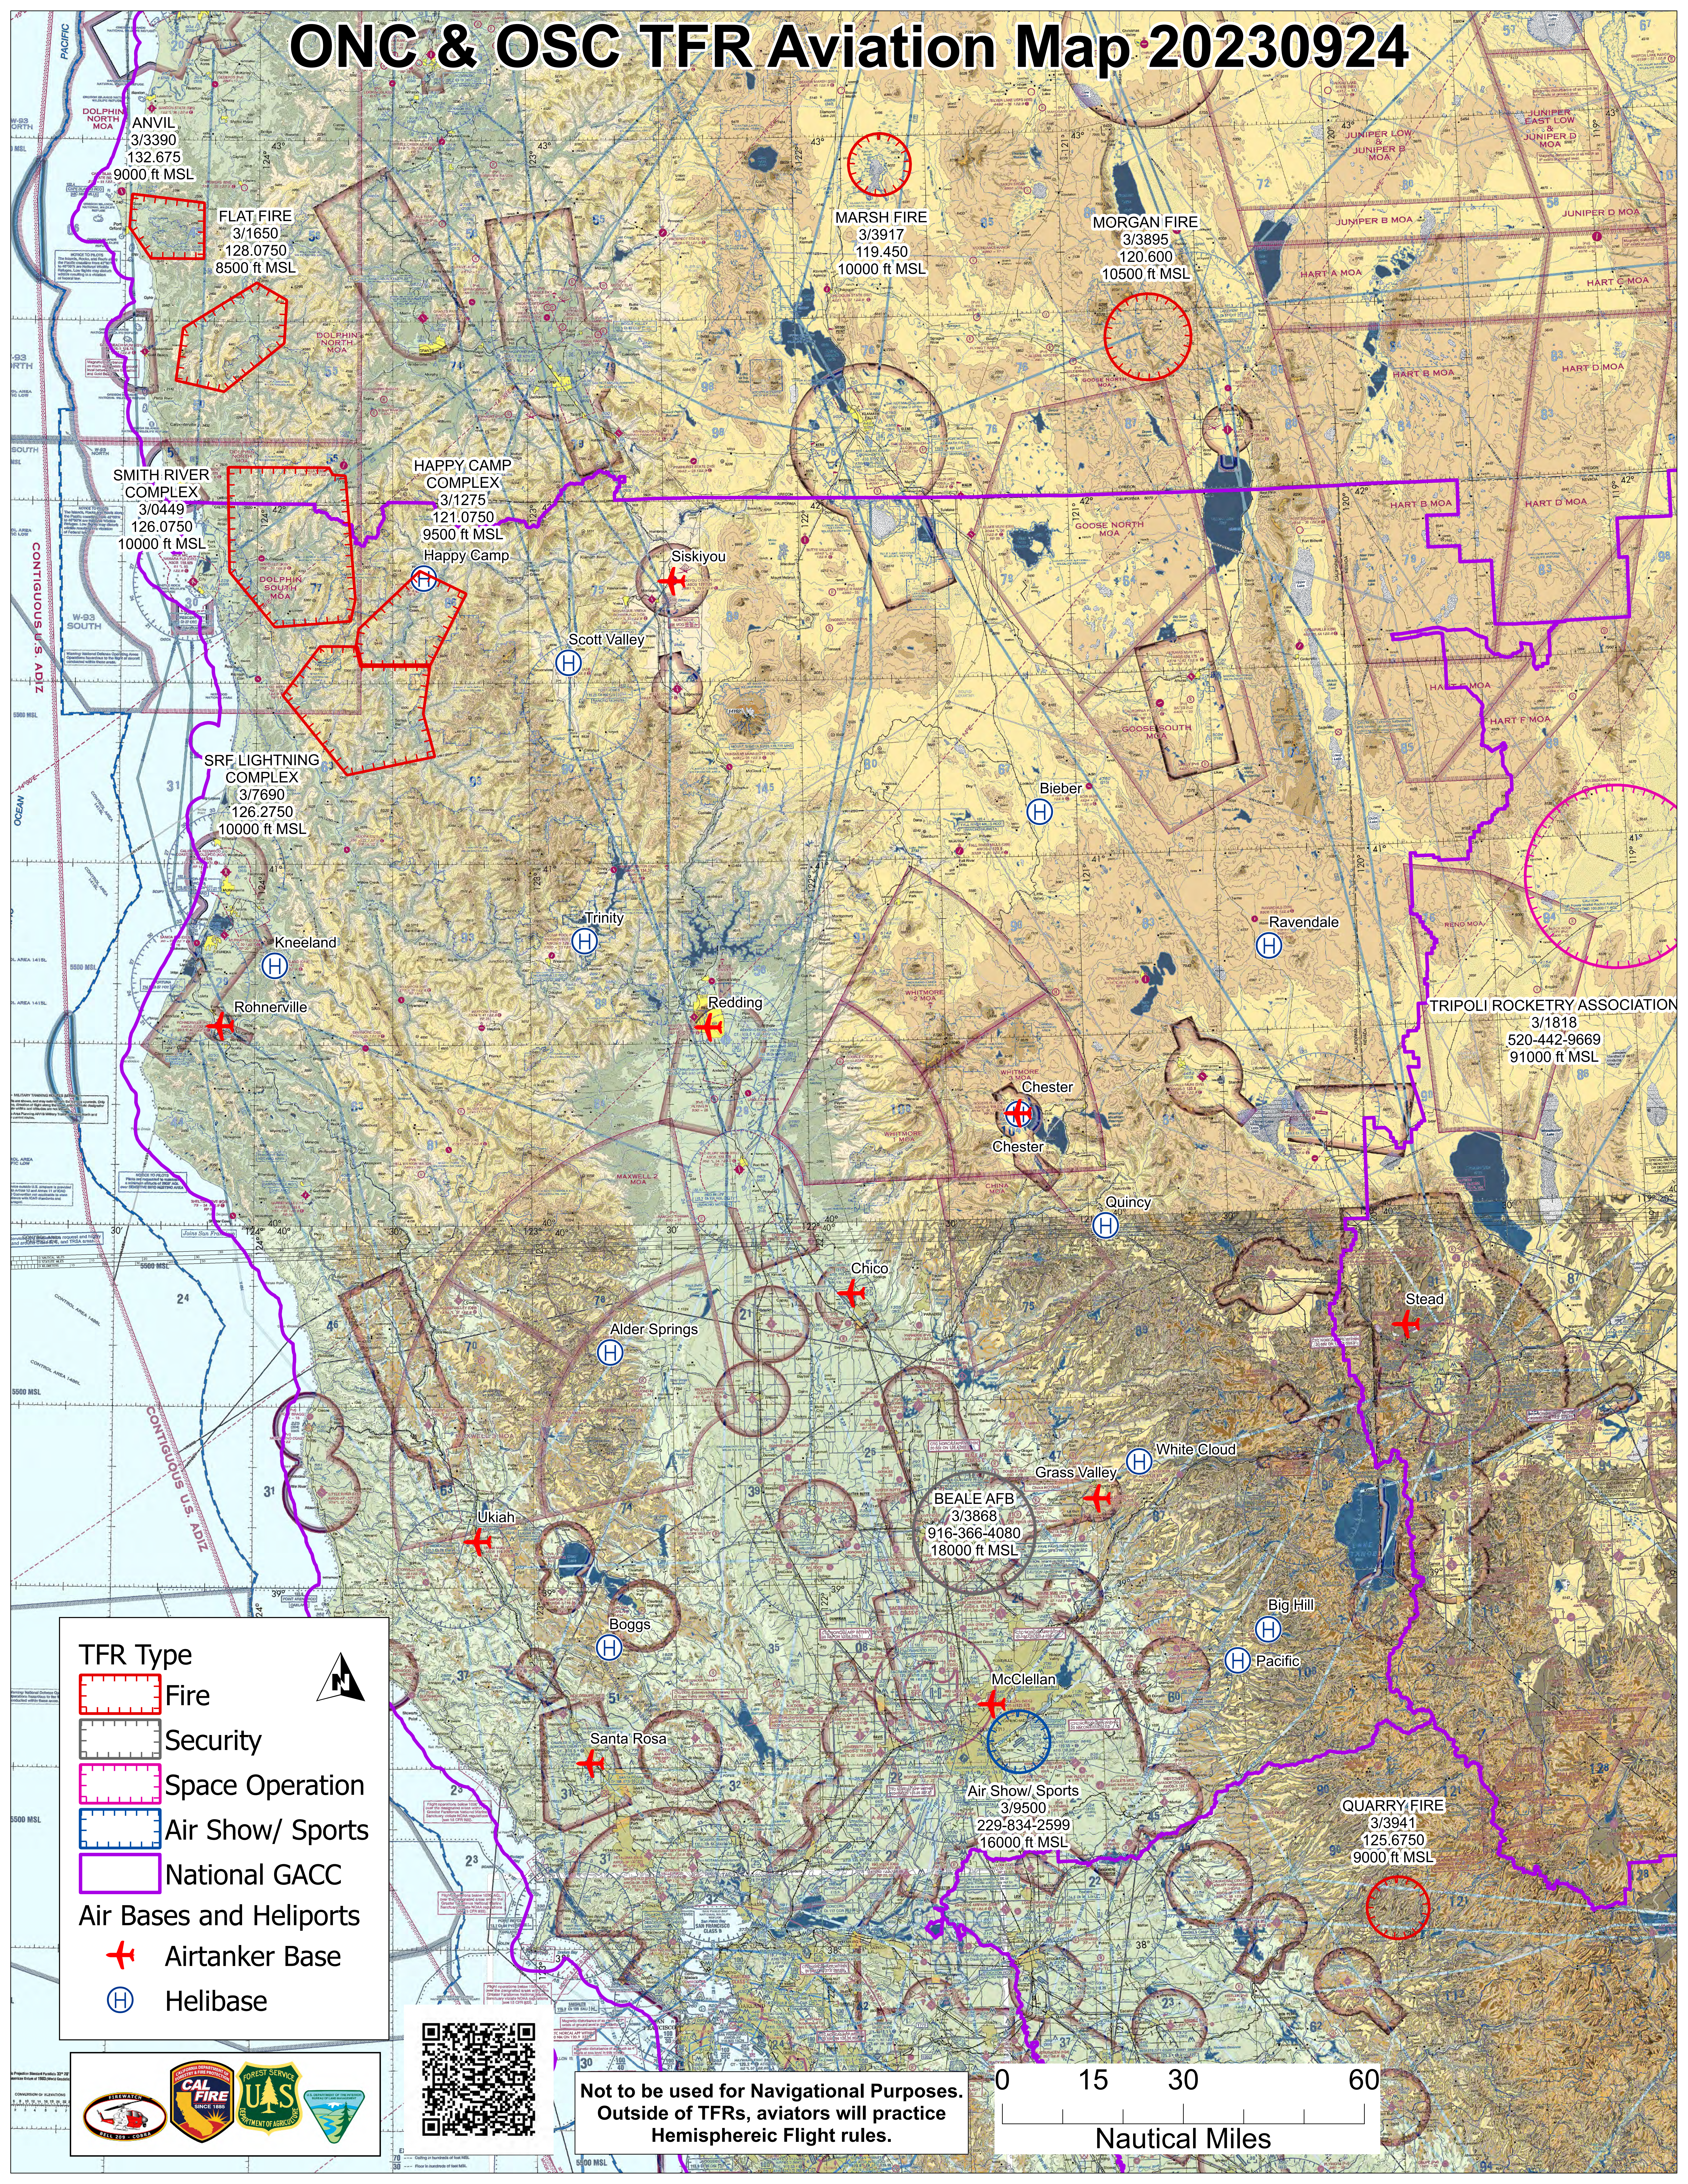

ONC & OSC TFR Aviation Map 20230924

TFR Type

- Fire
- Security
- Space Operation
- Air Show/ Sports
- National GACC

Air Bases and Heliports

- ✈ Airtanker Base
- ⊕ Helibase

Not to be used for Navigational Purposes.
 Outside of TFRs, aviators will practice
 Hemispheric Flight rules.

ANVIL
 3/3390
 132.675
 9000 ft MSL

FLAT FIRE
 3/1650
 128.0750
 8500 ft MSL

SMITH RIVER COMPLEX
 3/0449
 126.0750
 10000 ft MSL

HAPPY CAMP COMPLEX
 3/1275
 121.0750
 9500 ft MSL
 Happy Camp

SRF LIGHTNING COMPLEX
 3/7690
 126.2750
 10000 ft MSL

BEALE AFB
 3/3868
 916-366-4080
 18000 ft MSL

Air Show/ Sports
 3/9500
 229-834-2599
 16000 ft MSL

QUARRY FIRE
 3/3941
 125.6750
 9000 ft MSL

MARSH FIRE
 3/3917
 119.450
 10000 ft MSL

MORGAN FIRE
 3/3895
 120.600
 10500 ft MSL

TRIPOLI ROCKETRY ASSOCIATION
 3/1818
 520-442-9669
 91000 ft MSL

QUARRY FIRE
 3/3941
 125.6750
 9000 ft MSL