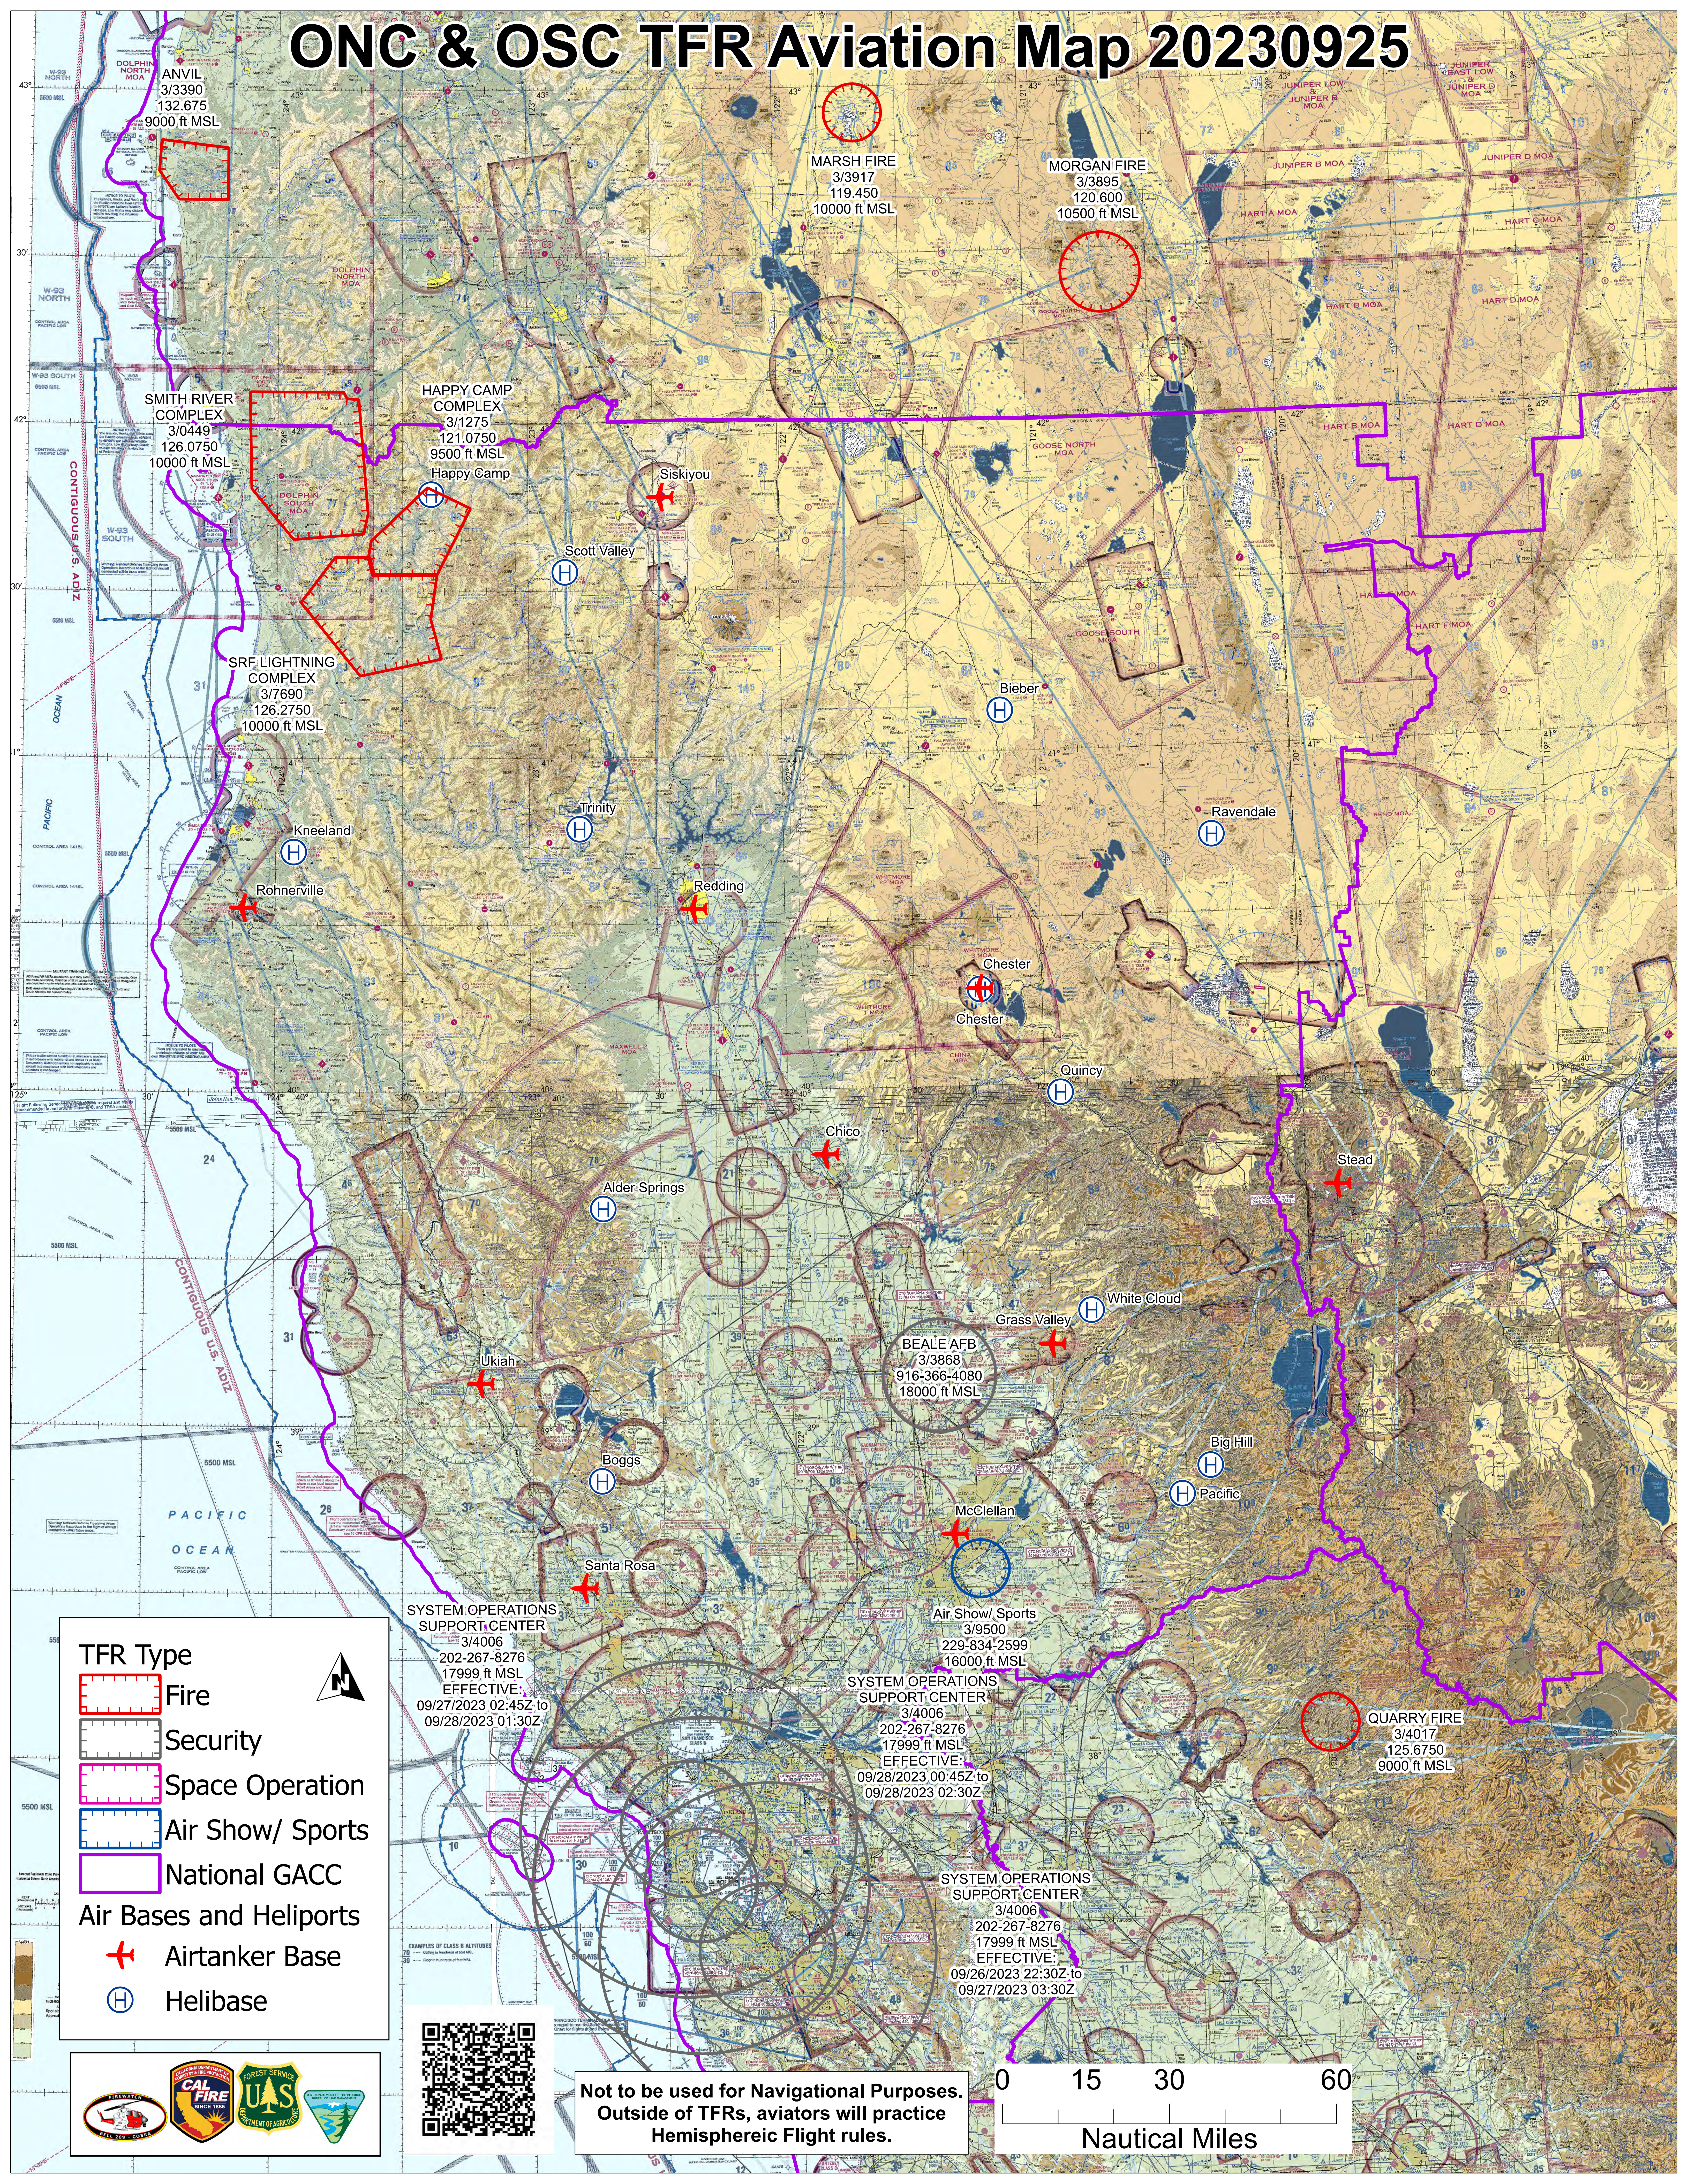

# ONC & OSC TFR Aviation Map 20230925

ANVIL  
3/3390  
132.675  
9000 ft MSL

MARSH FIRE  
3/3917  
119.450  
10000 ft MSL

MORGAN FIRE  
3/3895  
120.600  
10500 ft MSL

SMITH RIVER  
COMPLEX  
3/0449  
126.0750  
10000 ft MSL

HAPPY CAMP  
COMPLEX  
3/1275  
121.0750  
9500 ft MSL  
Happy Camp

SRF LIGHTNING  
COMPLEX  
3/7690  
126.2750  
10000 ft MSL

BEALE AFB  
3/3868  
916-366-4080  
18000 ft MSL

QUARRY FIRE  
3/4017  
125.6750  
9000 ft MSL

SYSTEM OPERATIONS  
SUPPORT CENTER  
3/4006  
202-267-8276  
17999 ft MSL  
EFFECTIVE:  
09/27/2023 02:45Z to  
09/28/2023 01:30Z

SYSTEM OPERATIONS  
SUPPORT CENTER  
3/4006  
202-267-8276  
17999 ft MSL  
EFFECTIVE:  
09/28/2023 00:45Z to  
09/28/2023 02:30Z

**Air Bases and Heliports**

-  Airtanker Base
-  Helibase

Not to be used for Navigational Purposes.  
Outside of TFRs, aviators will practice  
Hemispheric Flight rules.