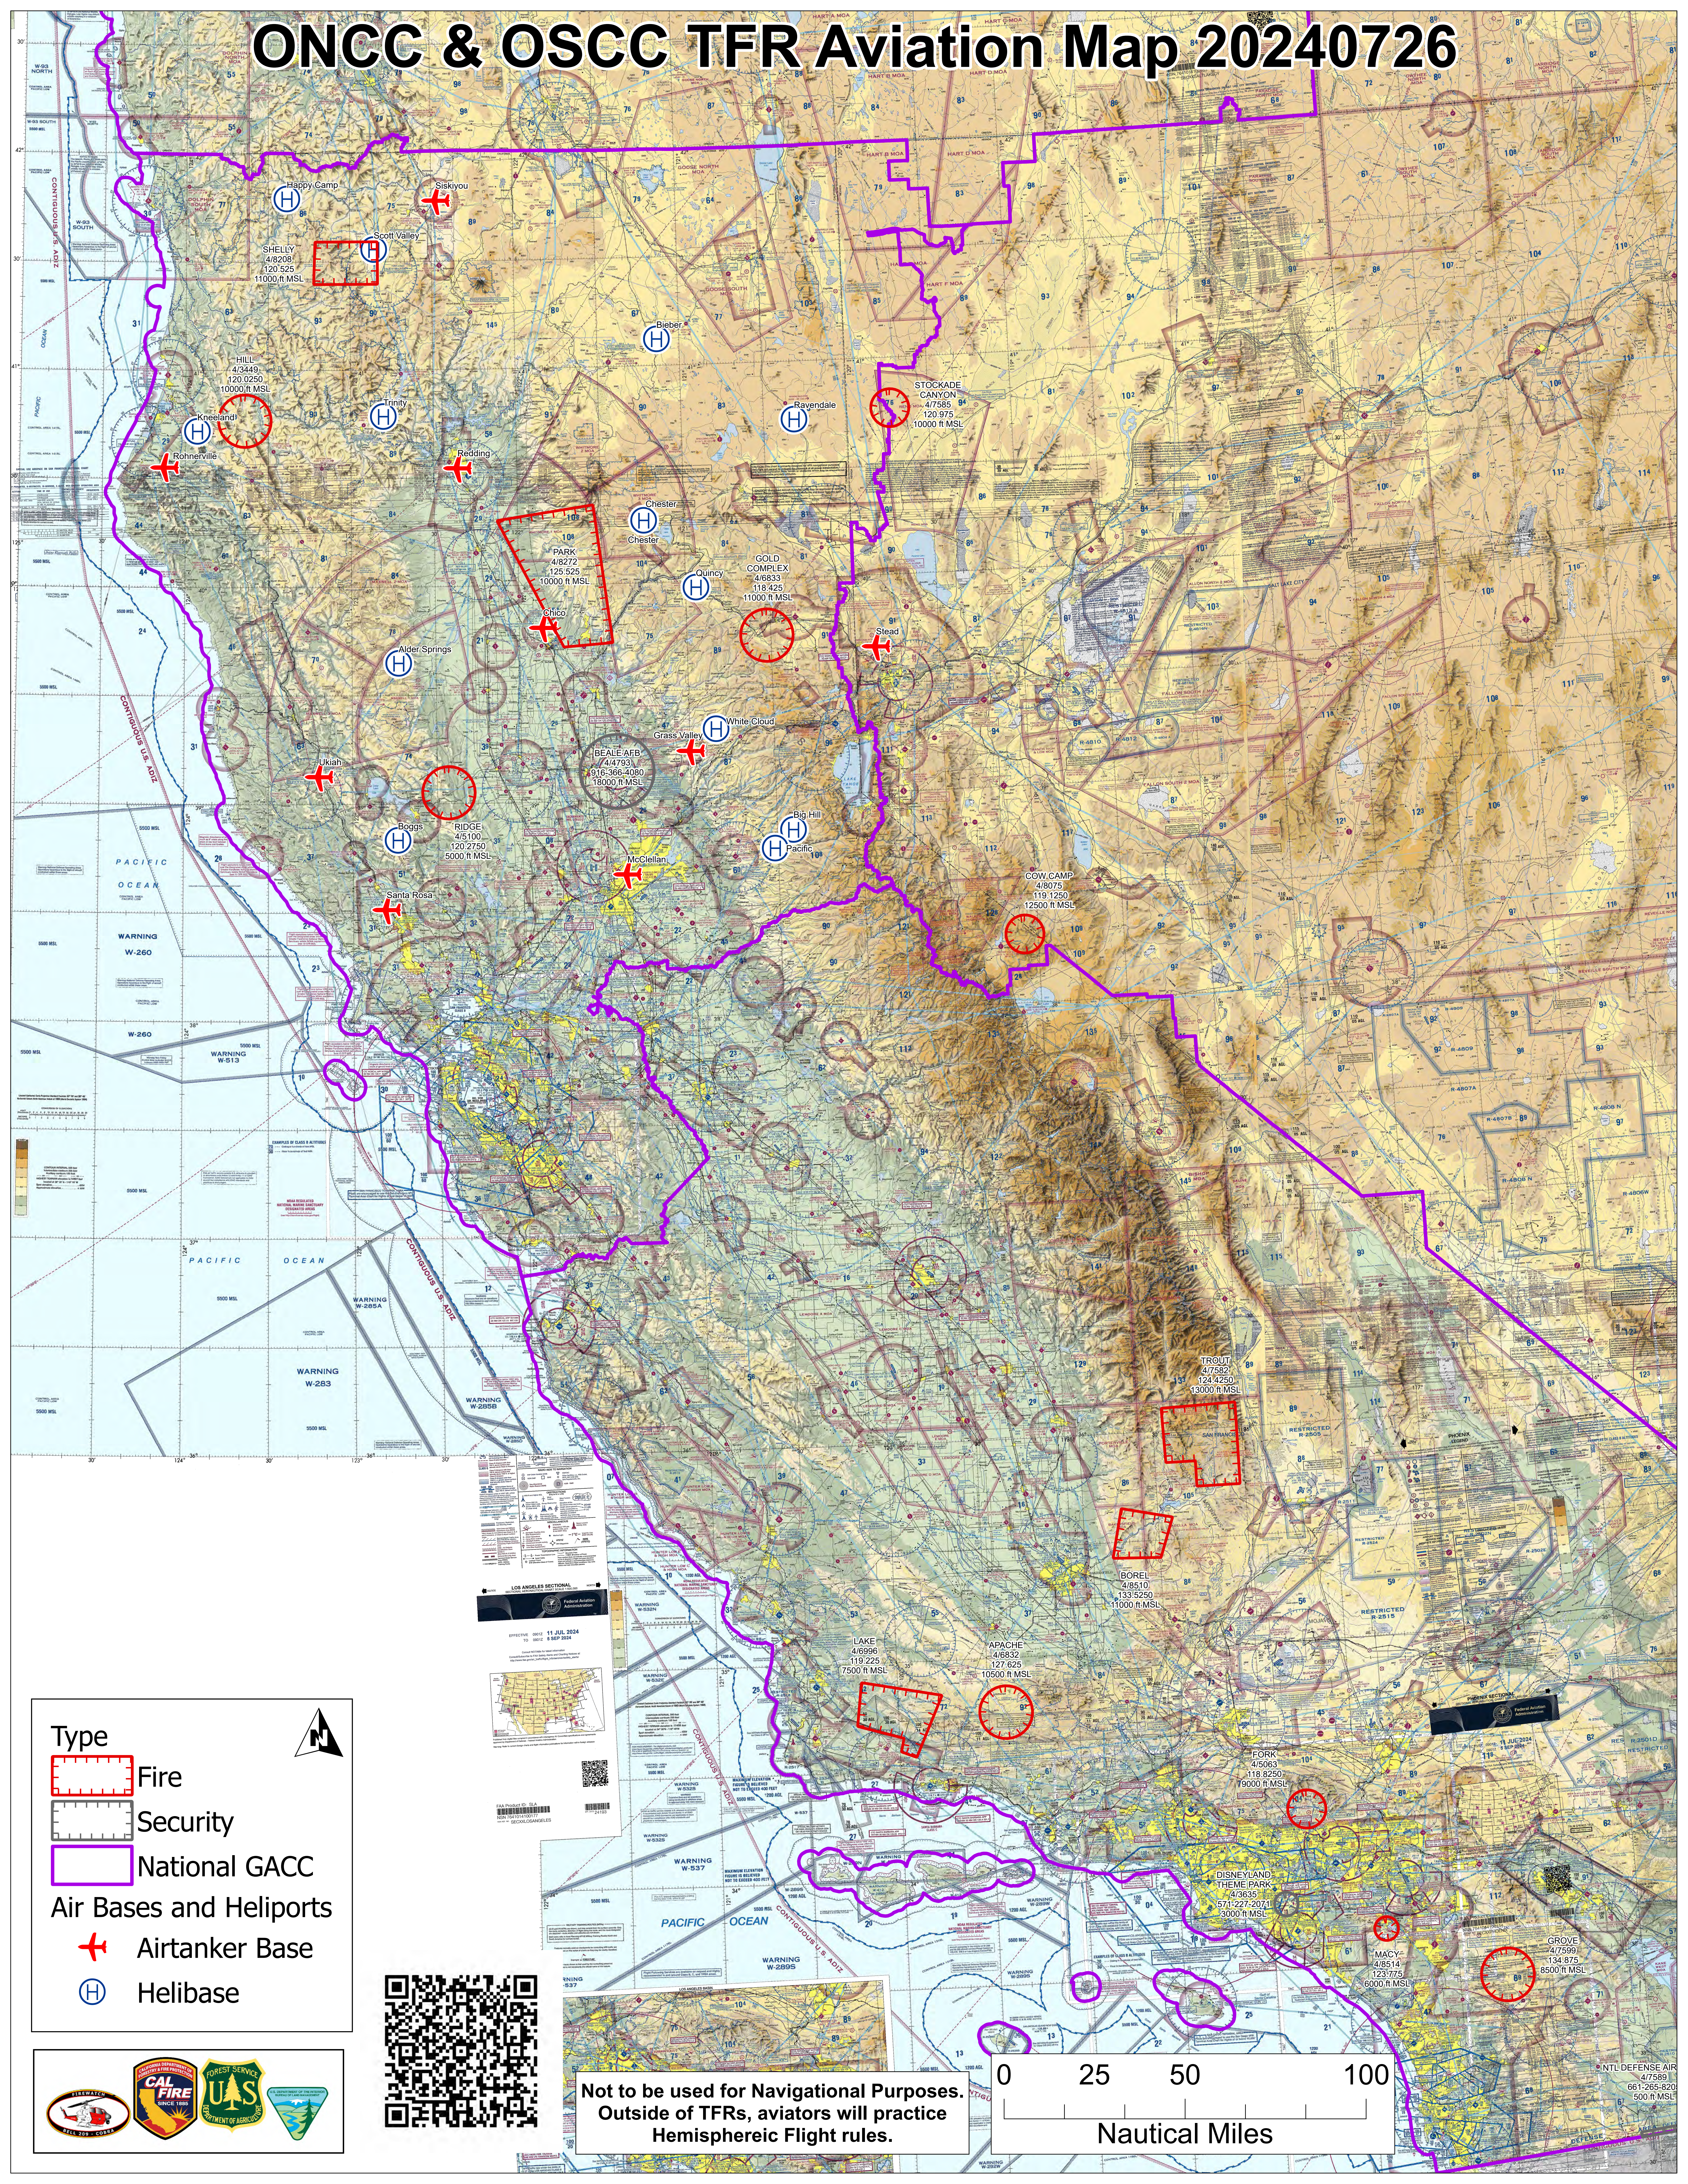

ONCC & OSCC TFR Aviation Map 20240726

- Type**
- Fire
 - Security
 - National GACC
 - ✈ Air Bases and Heliports
 - ✈ Airtanker Base
 - ⊕ Helibase

Not to be used for Navigational Purposes.
 Outside of TFRs, aviators will practice
 Hemispheric Flight rules.

LOS ANGELES METEOROLOGICAL
 Federal Aviation Administration
 EFFECTIVE: 0810Z 11 JUL 2024 TO 0810Z 08 SEP 2024

INDIANWELL METEOROLOGICAL
 Federal Aviation Administration
 EFFECTIVE: 0810Z 11 JUL 2024 TO 0810Z 08 SEP 2024

NTL DEFENSE AIR
 47589
 681265020
 500 R MSL