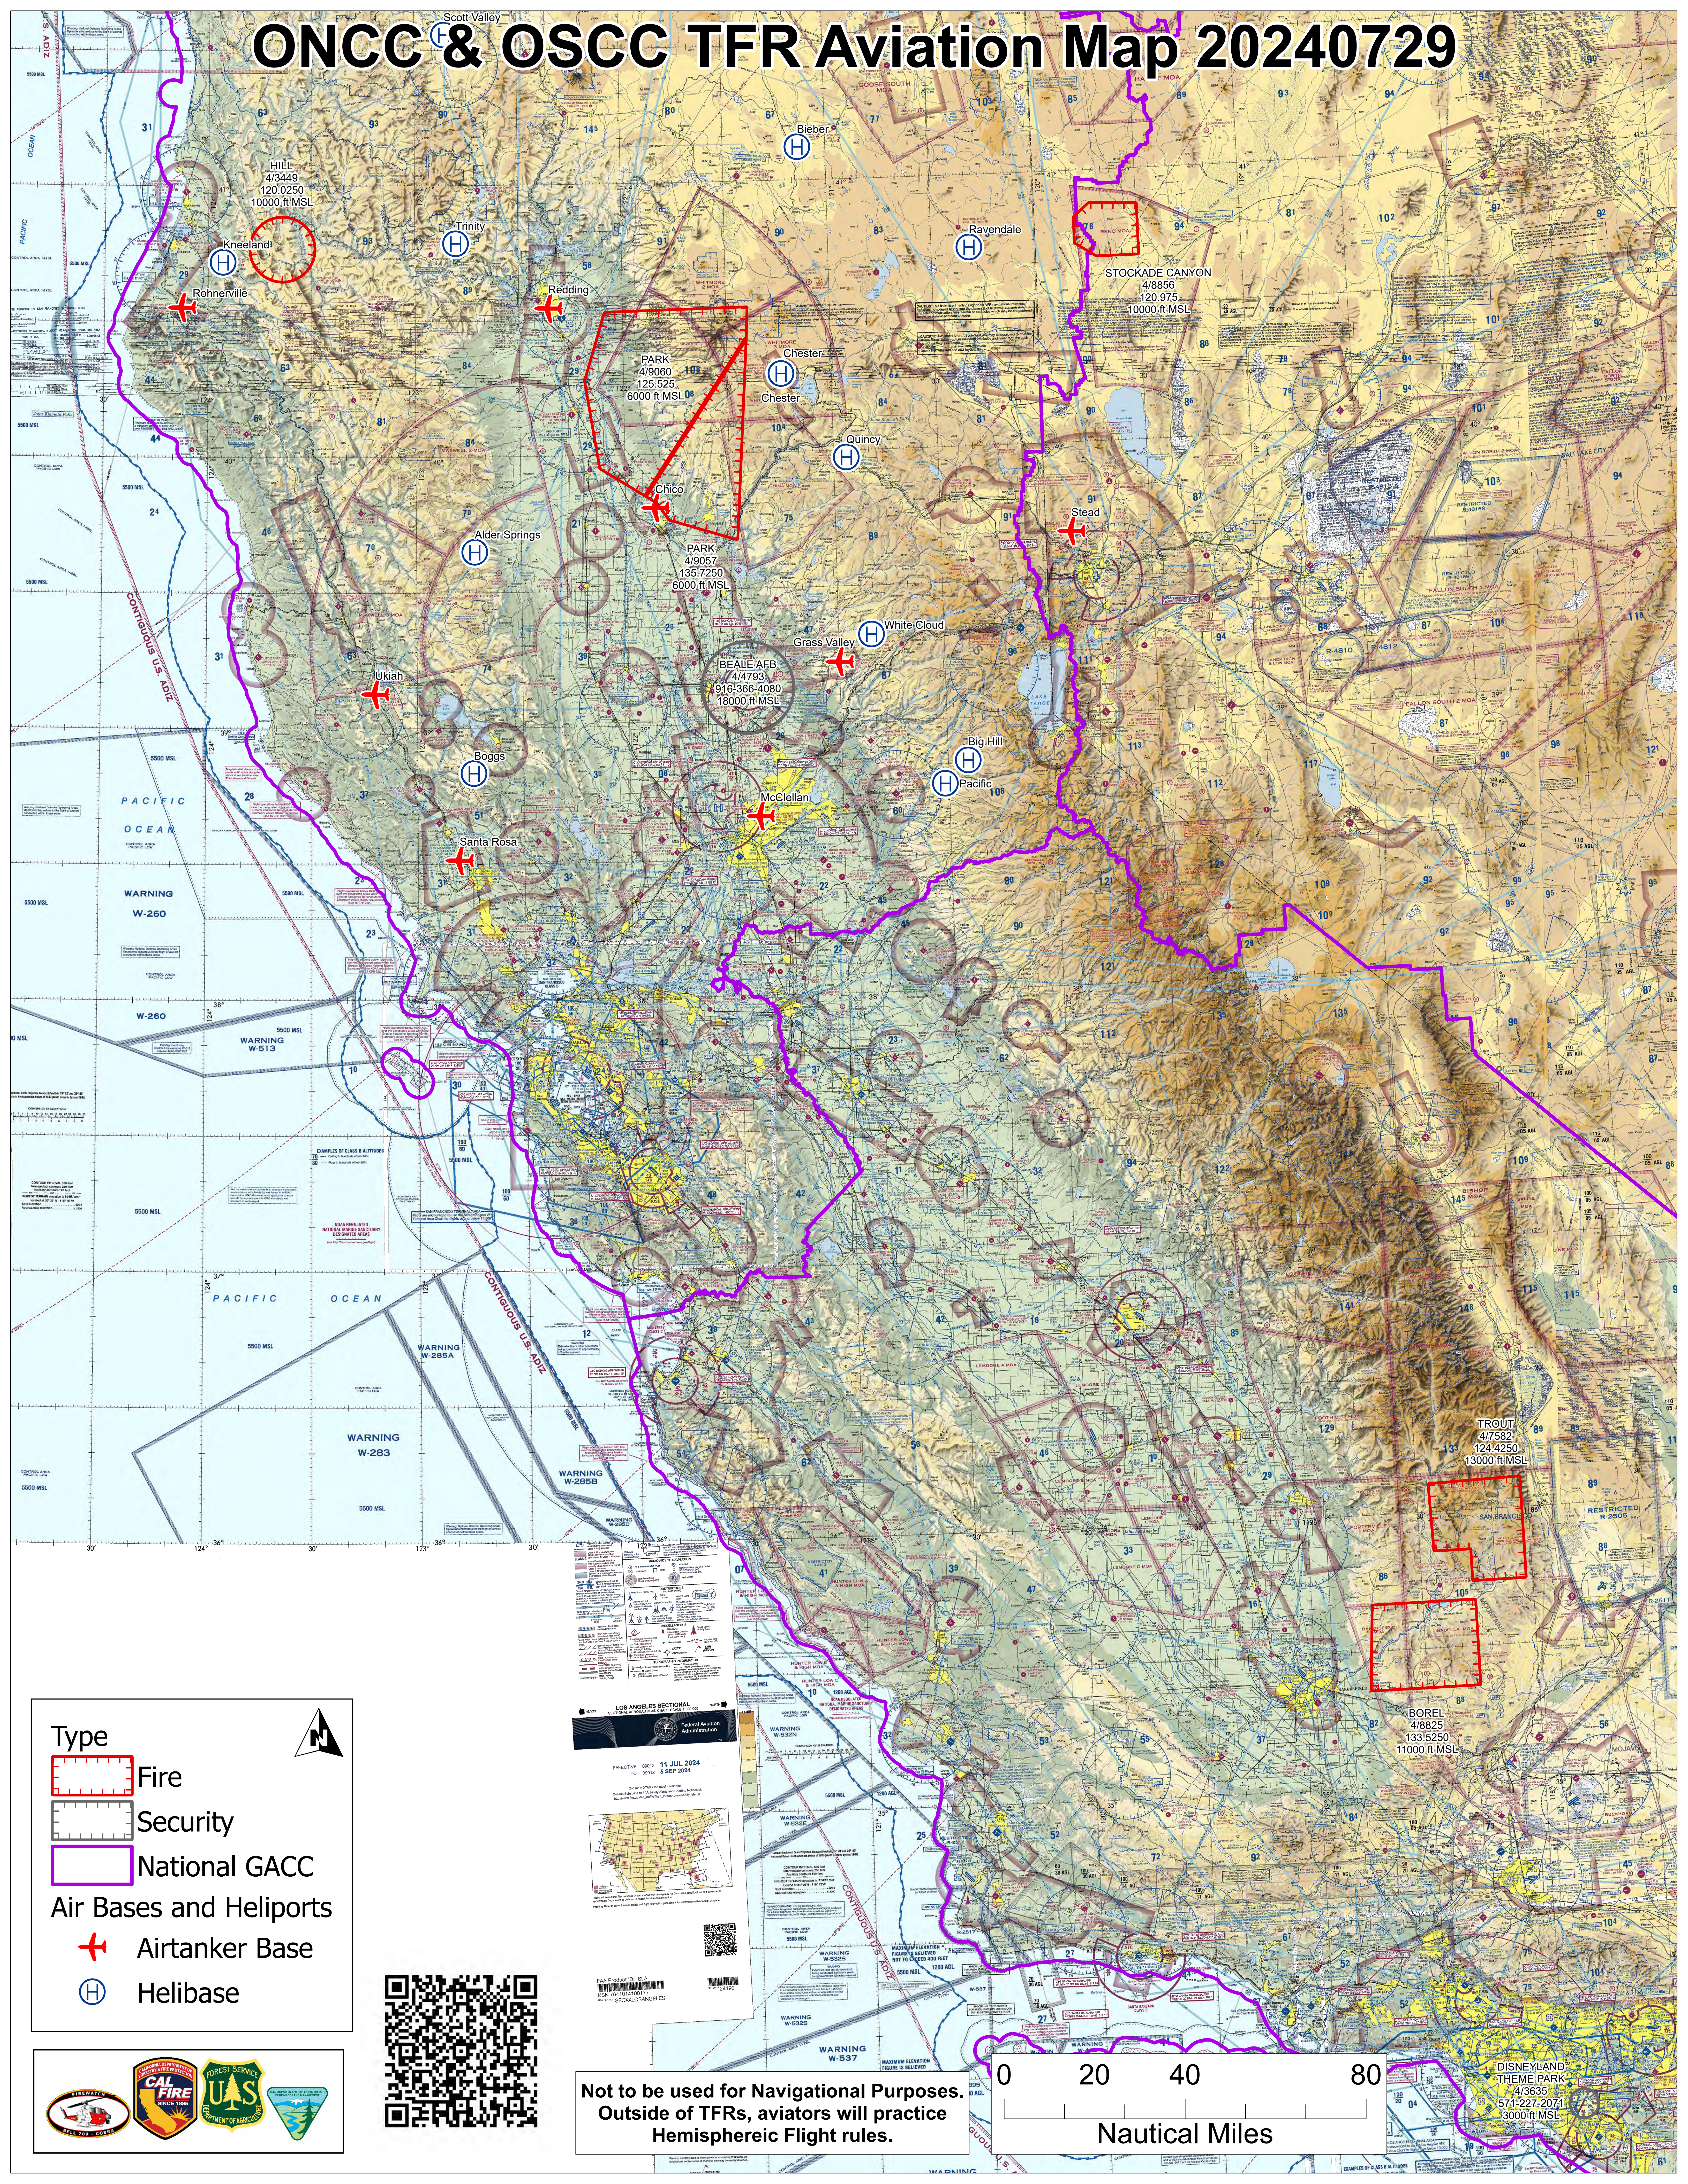

ONCC & OSCC TFR Aviation Map 20240729

LOS ANGELES SECTIONAL
 Federal Aviation Administration
 EFFECTIVE DATE: 11 JUL 2024 TO 0912 6 SEP 2024
 FAA Product ID: SLA
 NFD 10410147001
 SECTION: LOS ANGELES

Not to be used for Navigational Purposes.
 Outside of TFRs, aviators will practice Hemispheric Flight rules.

DISNEYLAND THEME PARK
 4/3635
 571-227-2071
 3000 ft MSL