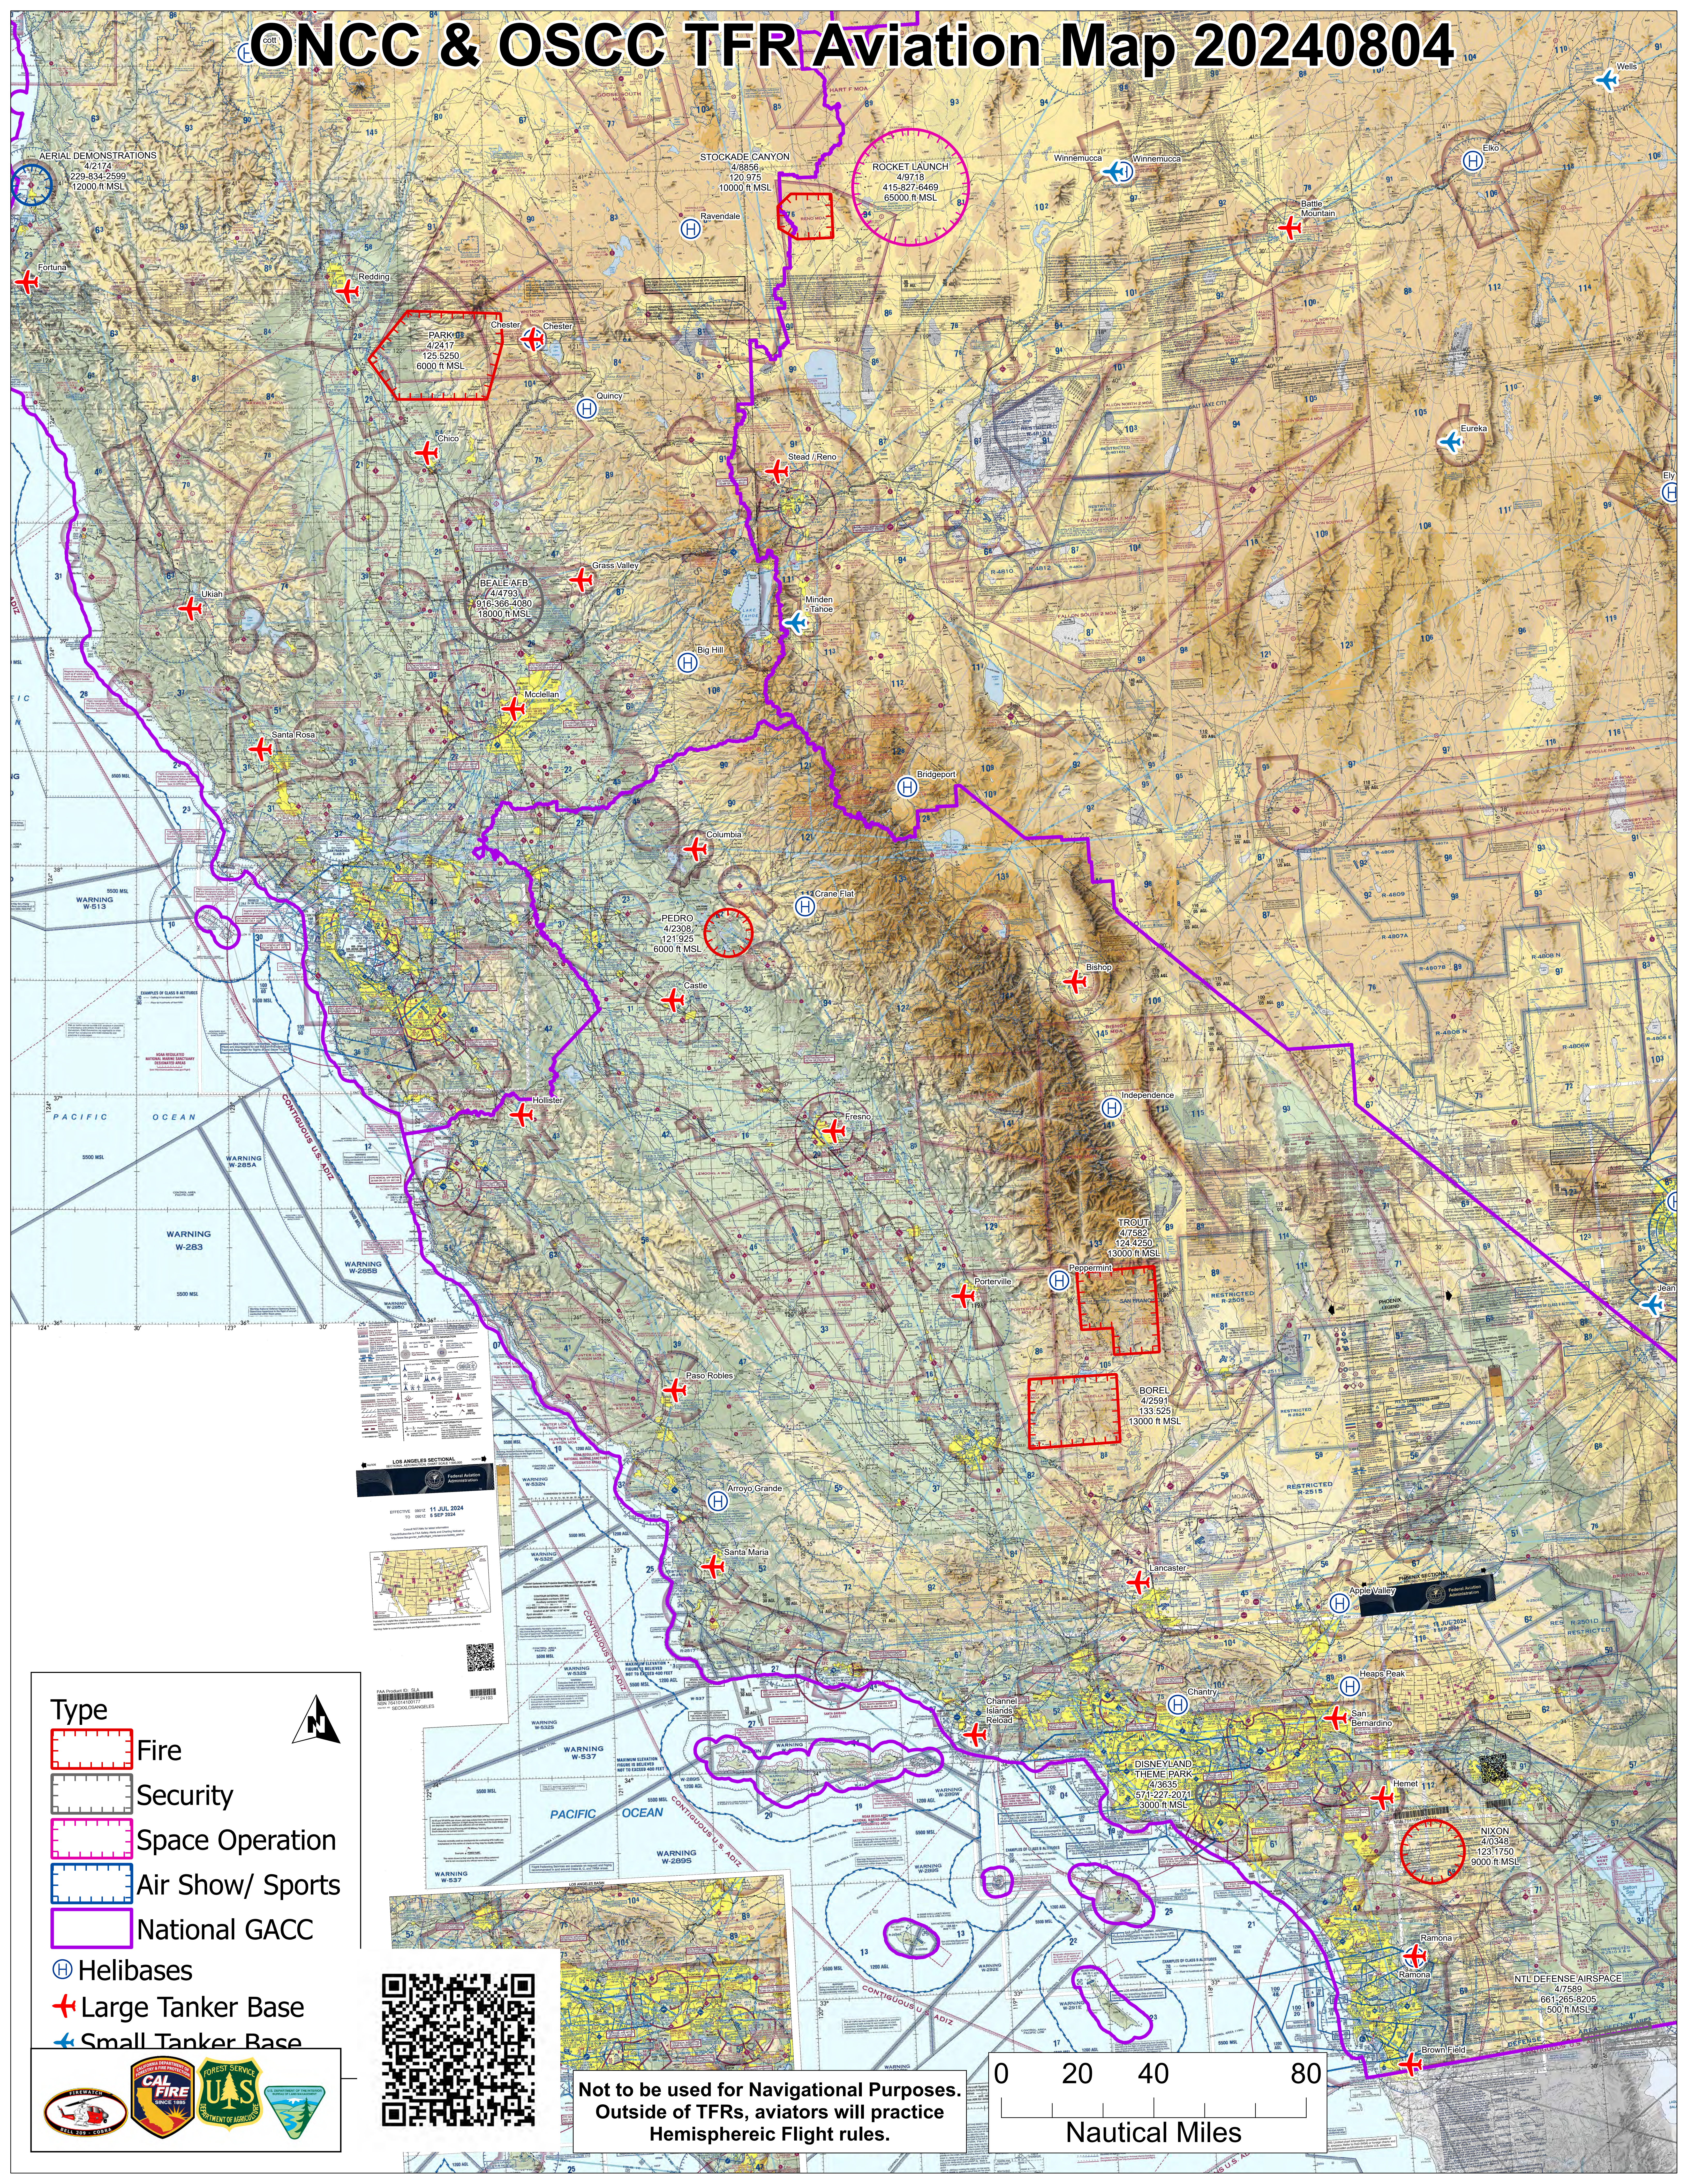

# ONCC & OSCC TFR Aviation Map 20240804

AERIAL DEMONSTRATIONS  
4/2174  
229-834-2599  
12000 ft MSL

STOCKADE CANYON  
4/8856  
120-975  
10000 ft MSL

ROCKET LAUNCH  
4/9718  
415-827-6469  
65000 ft MSL

PARKER  
4/2417  
123-5250  
6000 ft MSL

BEALE AFB  
4/4793  
4916-366-4080  
18000 ft MSL

PEDRO  
4/2308  
121-925  
6000 ft MSL

TROUT  
4/7582  
124-4250  
13000 ft MSL

BOREL  
4/2591  
133-525  
13000 ft MSL

DISNEYLAND  
THEME PARK  
4/3635  
571-227-2071  
3000 ft MSL

NIXON  
4/7580  
123-1750  
9000 ft MSL

- Type
-  Fire
  -  Security
  -  Space Operation
  -  Air Show/ Sports
  -  National GACC
  -  Helibases
  -  Large Tanker Base
  -  Small Tanker Base

LOS ANGELES SECTIONAL  
Federal Aviation Administration  
EFFECTIVE 0001 11 JUL 2024  
0002 5 SEP 2024

Not to be used for Navigational Purposes.  
Outside of TFRs, aviators will practice  
Hemispheric Flight rules.