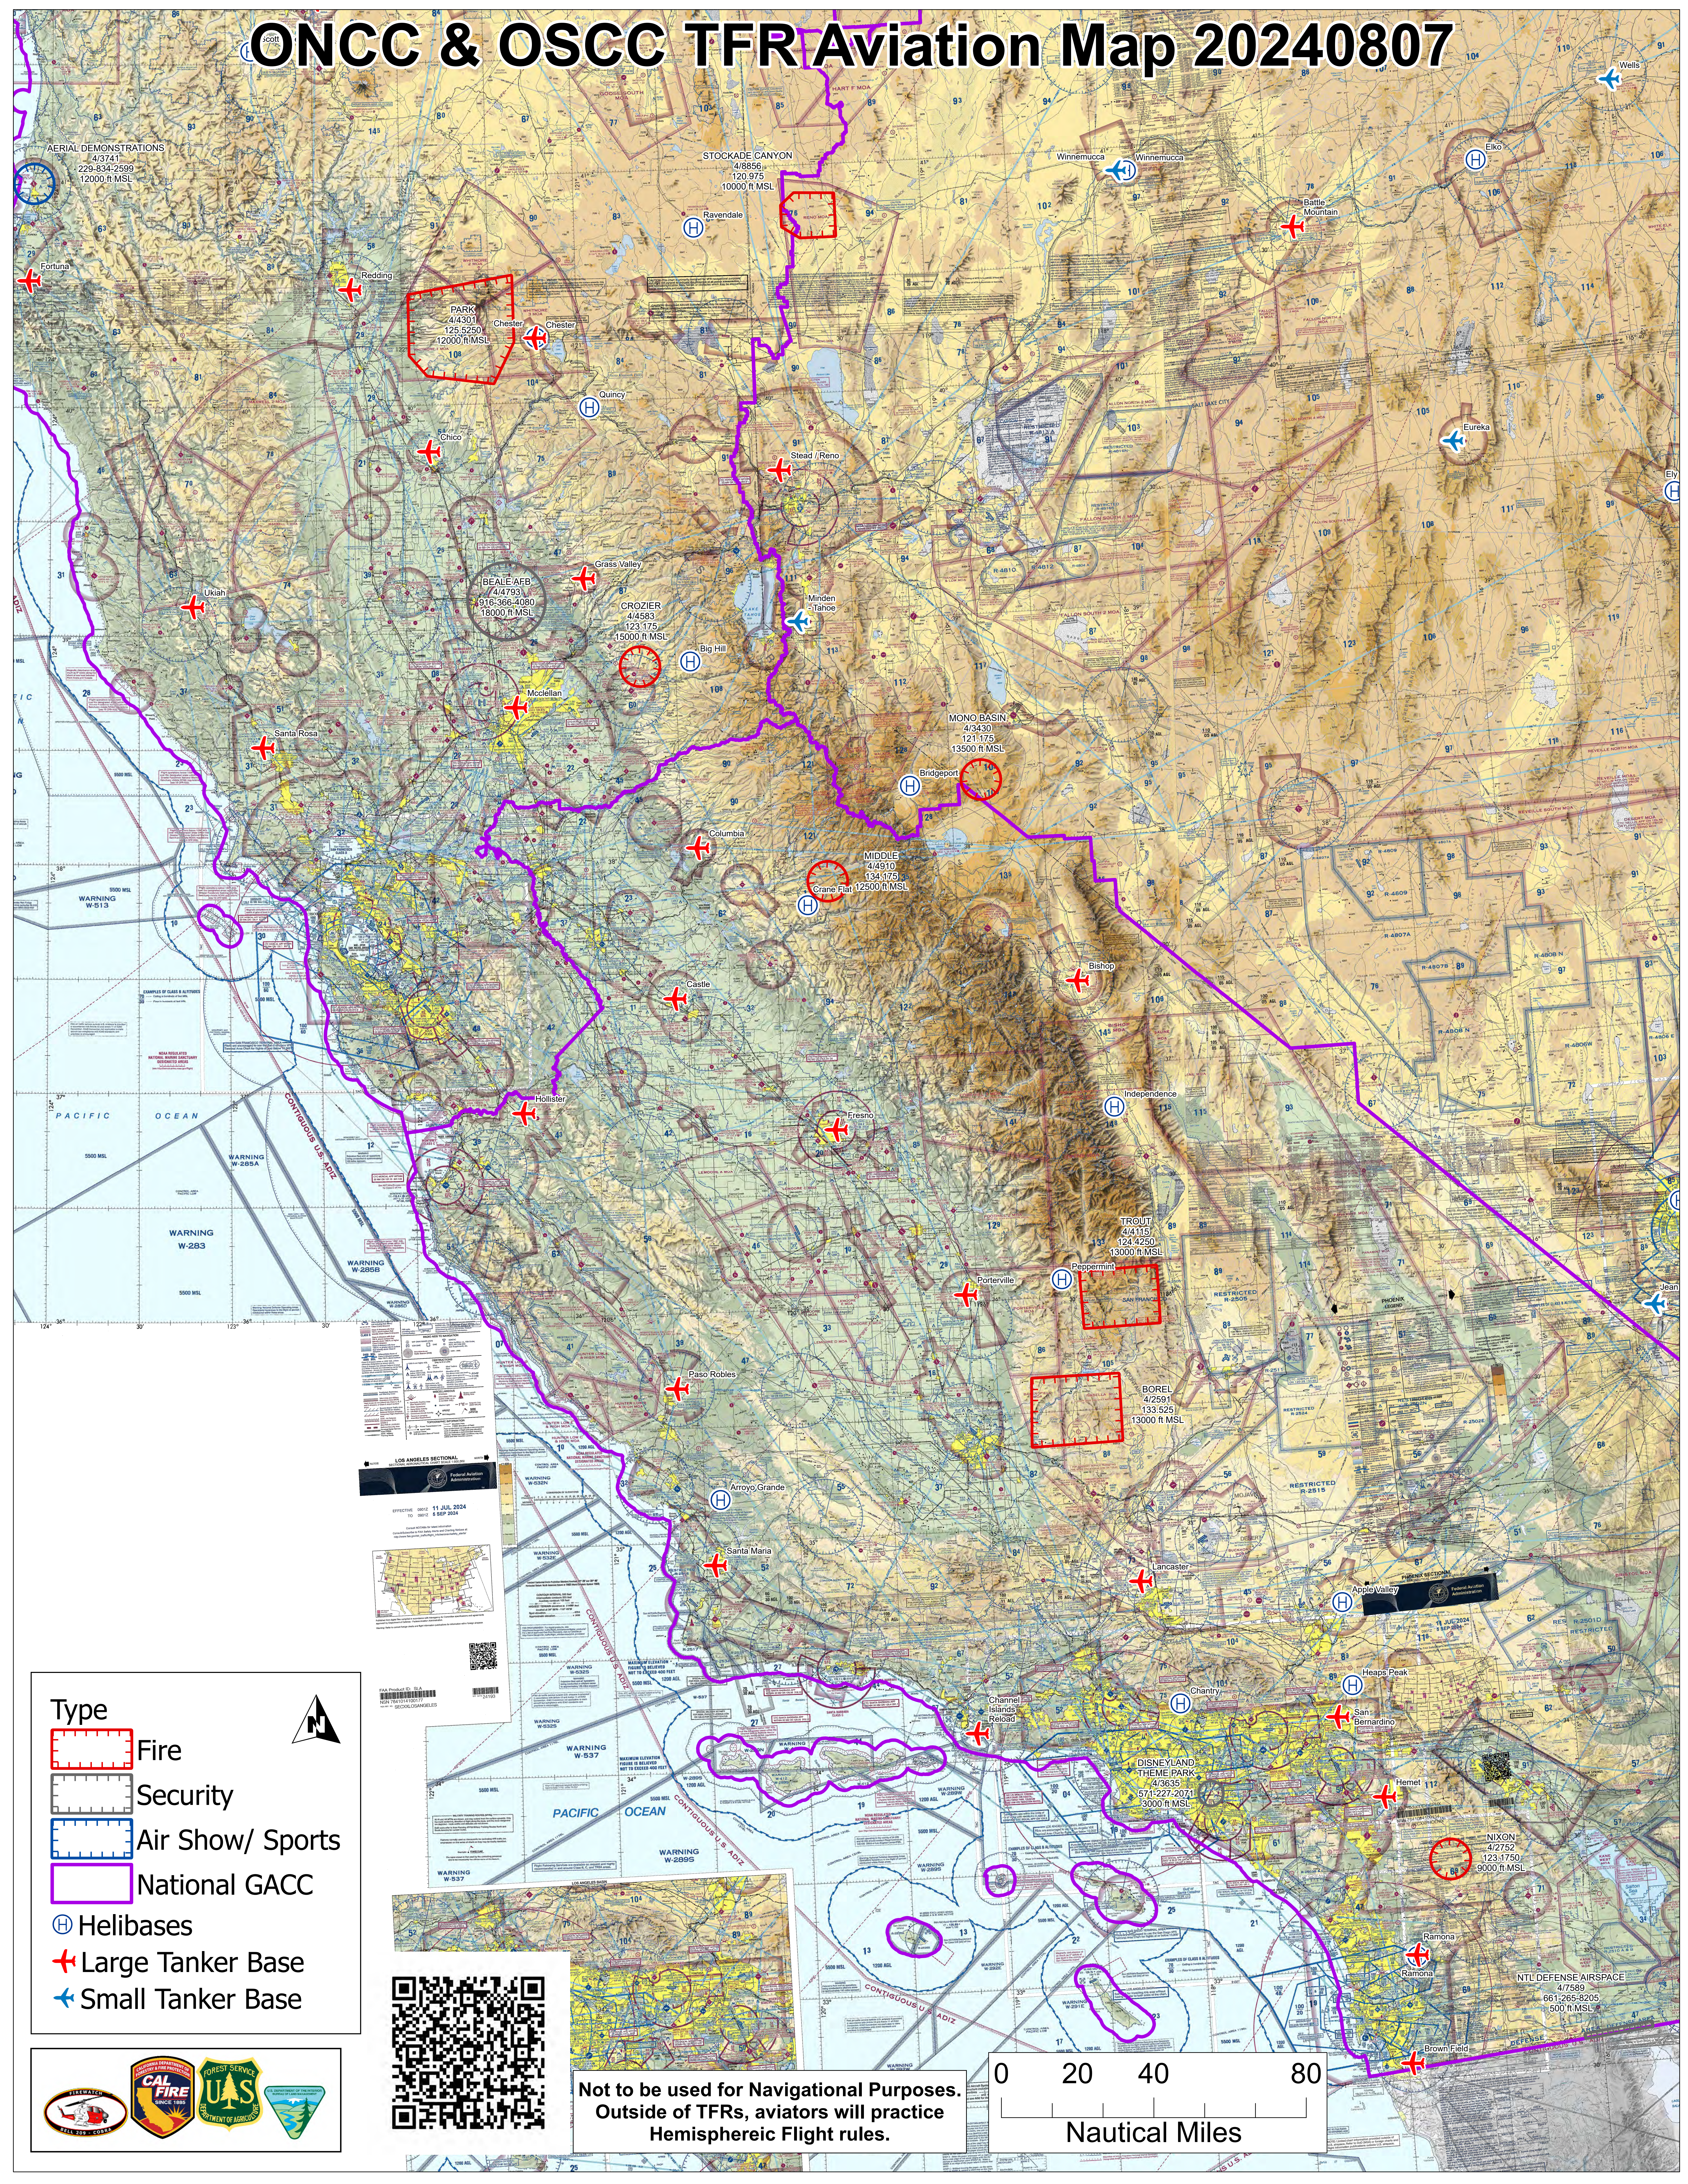

ONCC & OSCC TFR Aviation Map 20240807

AERIAL DEMONSTRATIONS
4/3741
229-834-2599
12000 ft MSL

STOCKADE CANYON
4/8856
120,975
10000 ft MSL

PARK
4/4301
125,550
12000 ft MSL

BEALE AFB
4/4793
97C-366-4080
18000 ft MSL

CROZIER
4/4583
123,175
15000 ft MSL

MONO BASIN
4/3430
121,175
13500 ft MSL

MIDDLE
4/4910
134,175
Crane Flat 12500 ft MSL

TROUT
4/4115
124,4250
13000 ft MSL

BOREL
4/2591
133,525
13000 ft MSL

DISNEYLAND
THEME PARK
4/3635
971527-2071
3000 ft MSL

NIXON
4/2752
123,1750
9000 ft MSL

- Type
- Fire
 - Security
 - Air Show/ Sports
 - National GACC
 - Helibases
 - Large Tanker Base
 - Small Tanker Base

LOS ANGELES SECTIONAL
Federal Aviation Administration
EFFECTIVE UNTIL 11 JUL 2024
TO 0901 8 SEP 2024

Not to be used for Navigational Purposes.
Outside of TFRs, aviators will practice
Hemispheric Flight rules.