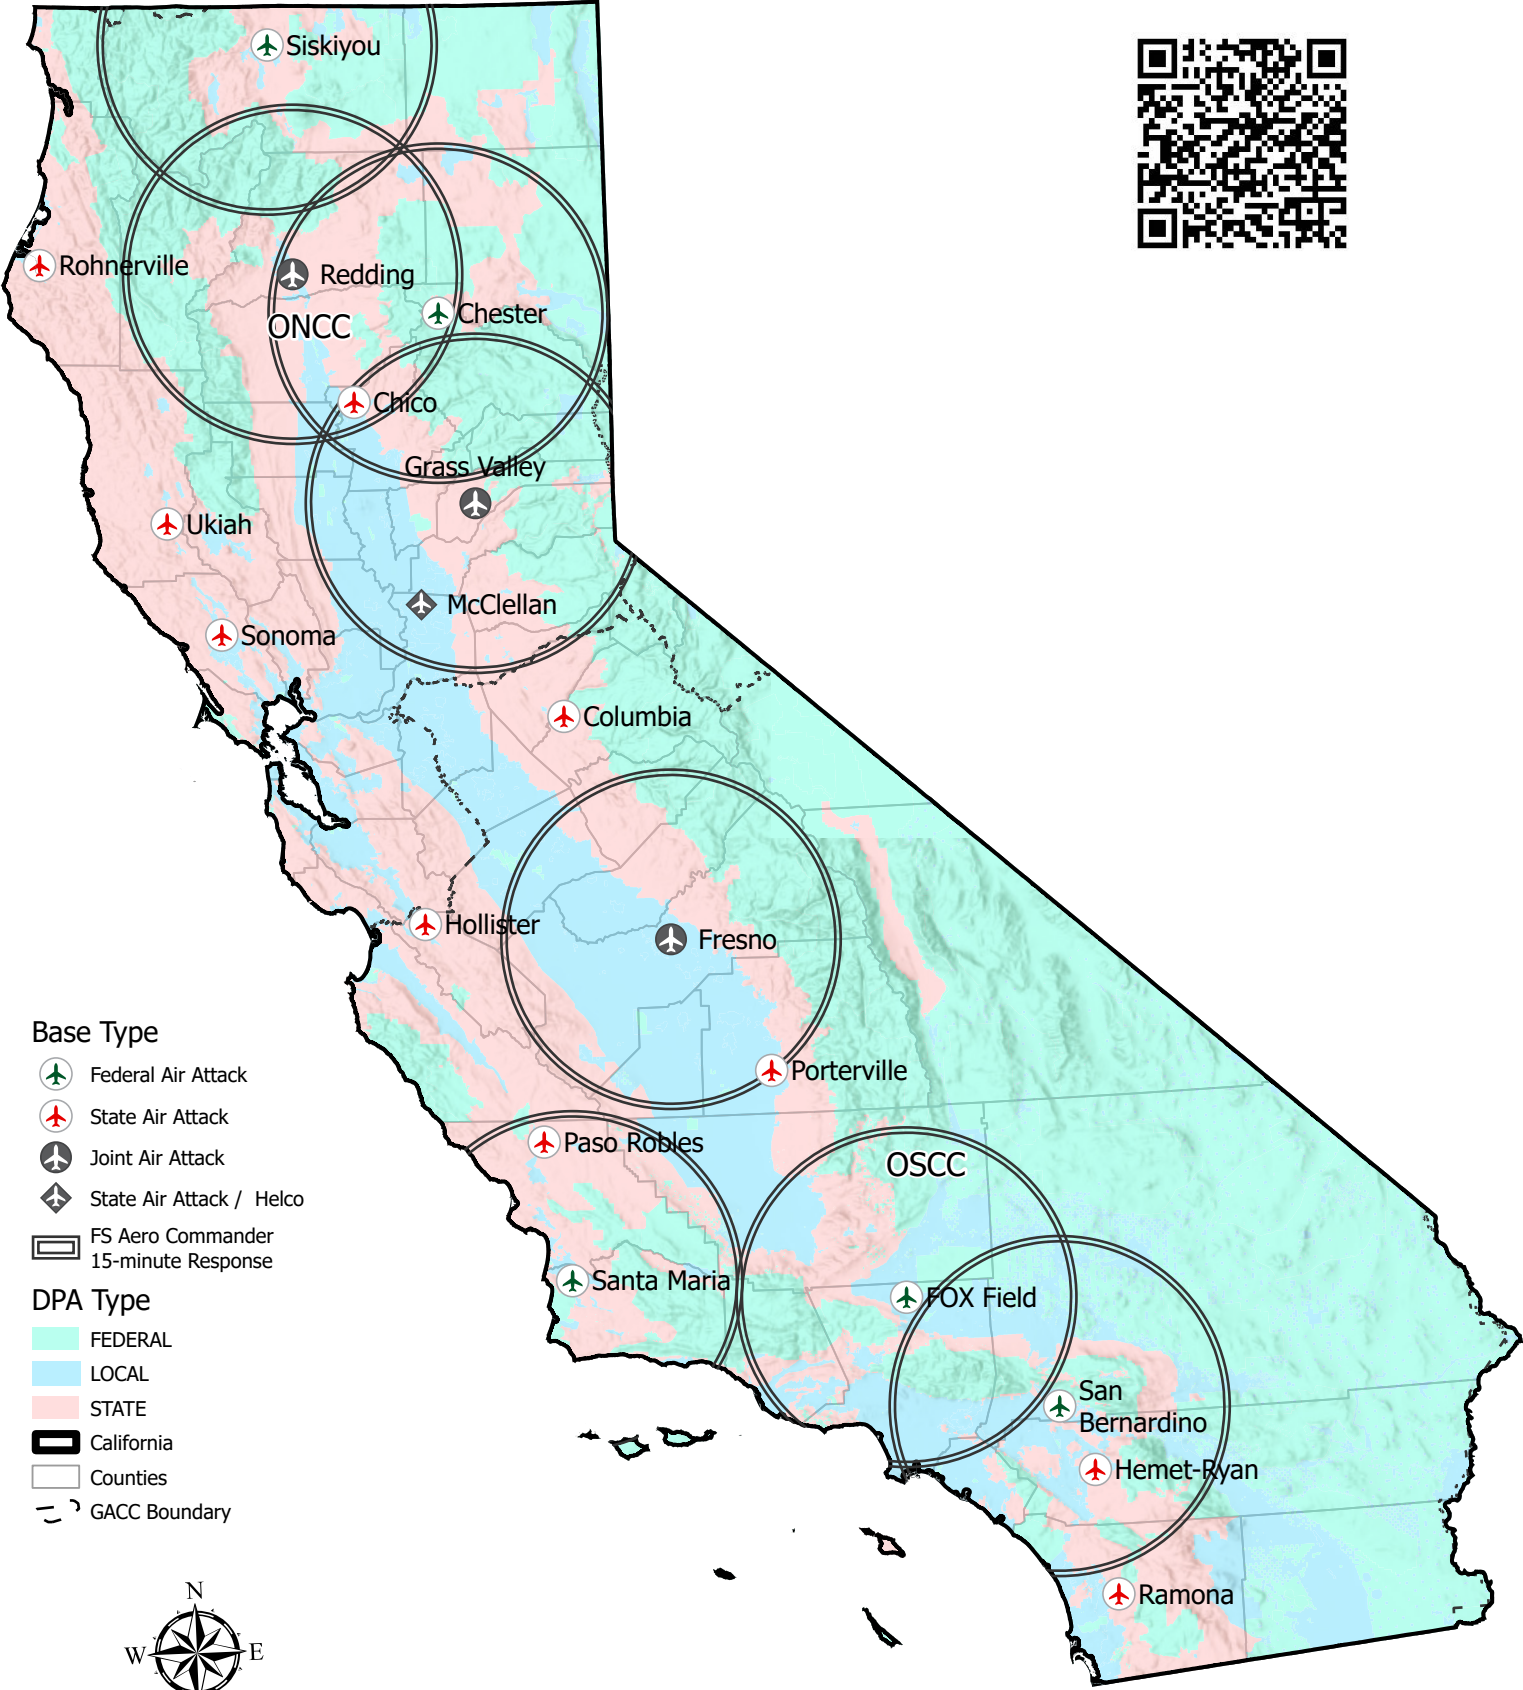

# CALIFORNIA AIR ATTACK BASES

**Base Type**

- Federal Air Attack
- State Air Attack
- Joint Air Attack
- State Air Attack / Helco
- FS Aero Commander 15-minute Response

**DPA Type**

- FEDERAL
- LOCAL
- STATE
- California
- Counties
- GACC Boundary