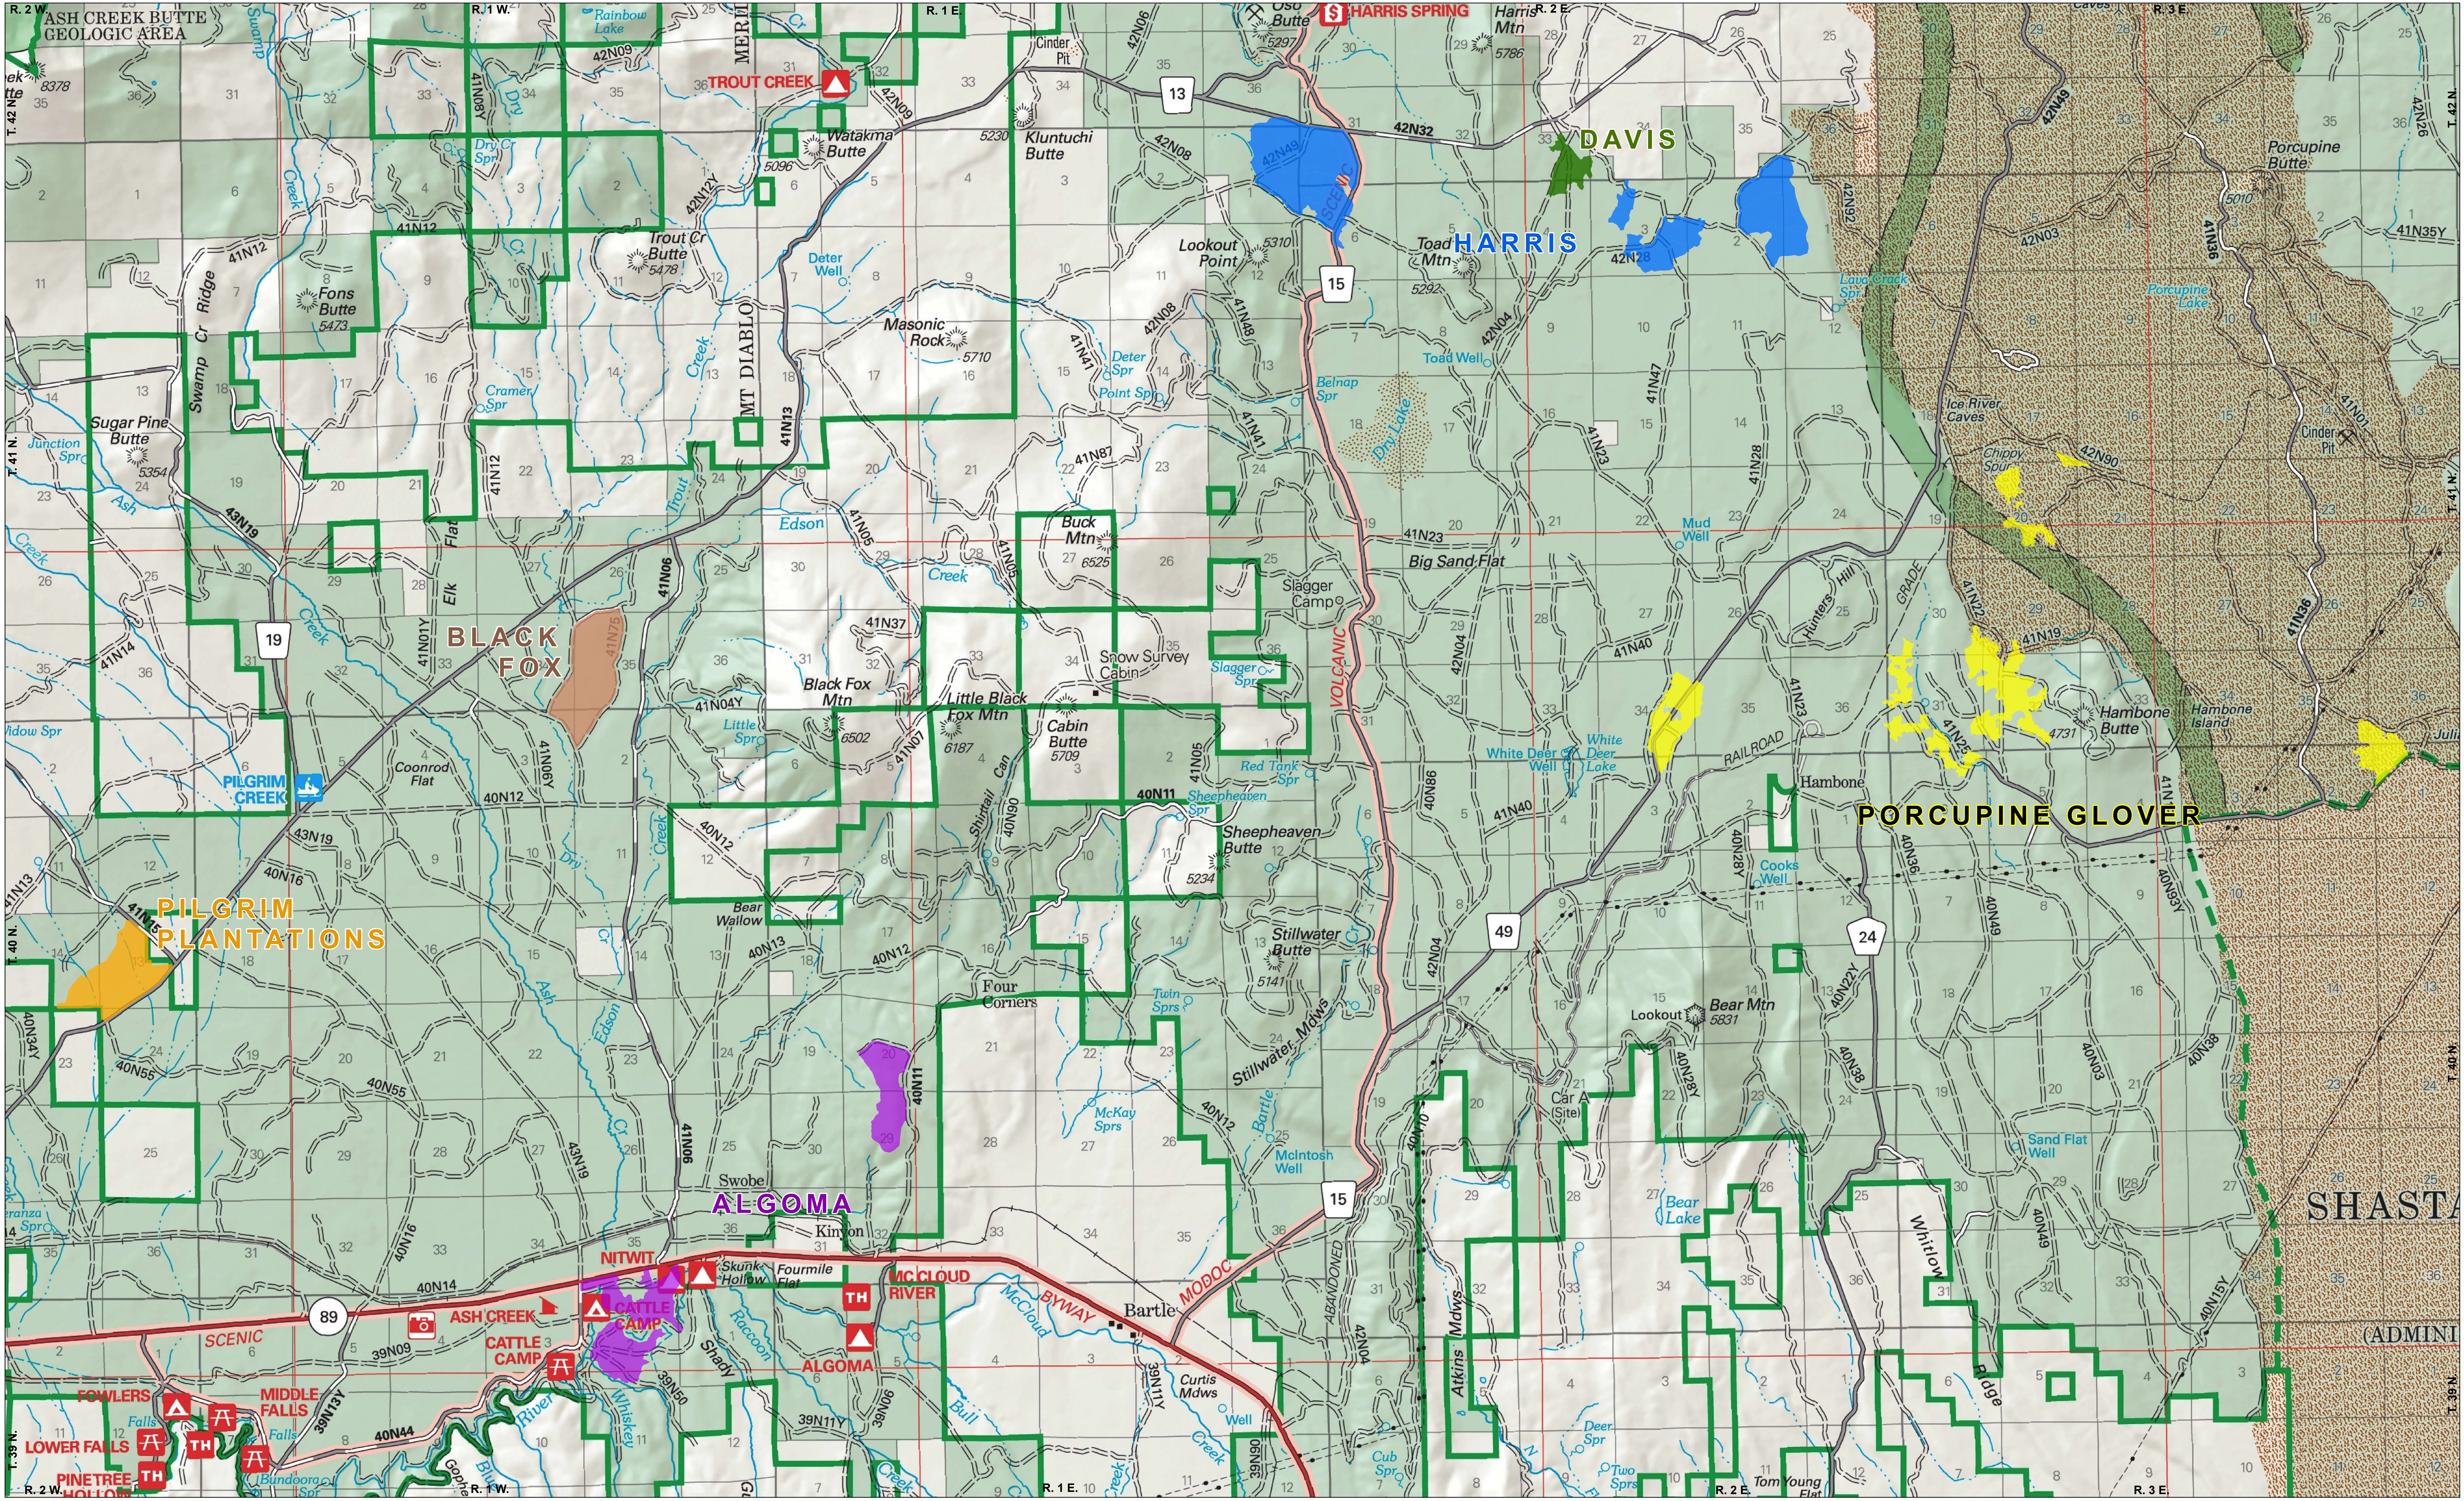

SHASTA-MCCLLOUD MANAGEMENT UNIT FUELS MANAGEMENT MCCLLOUD UNDERBURNING FY 2019

0 1 2 3 4 5 6 7 8 Miles

- ALGOMA
- BLACK FOX
- DAVIS
- HARRIS
- PILGRIM PLANTATIONS
- PORCUPINE GLOVER