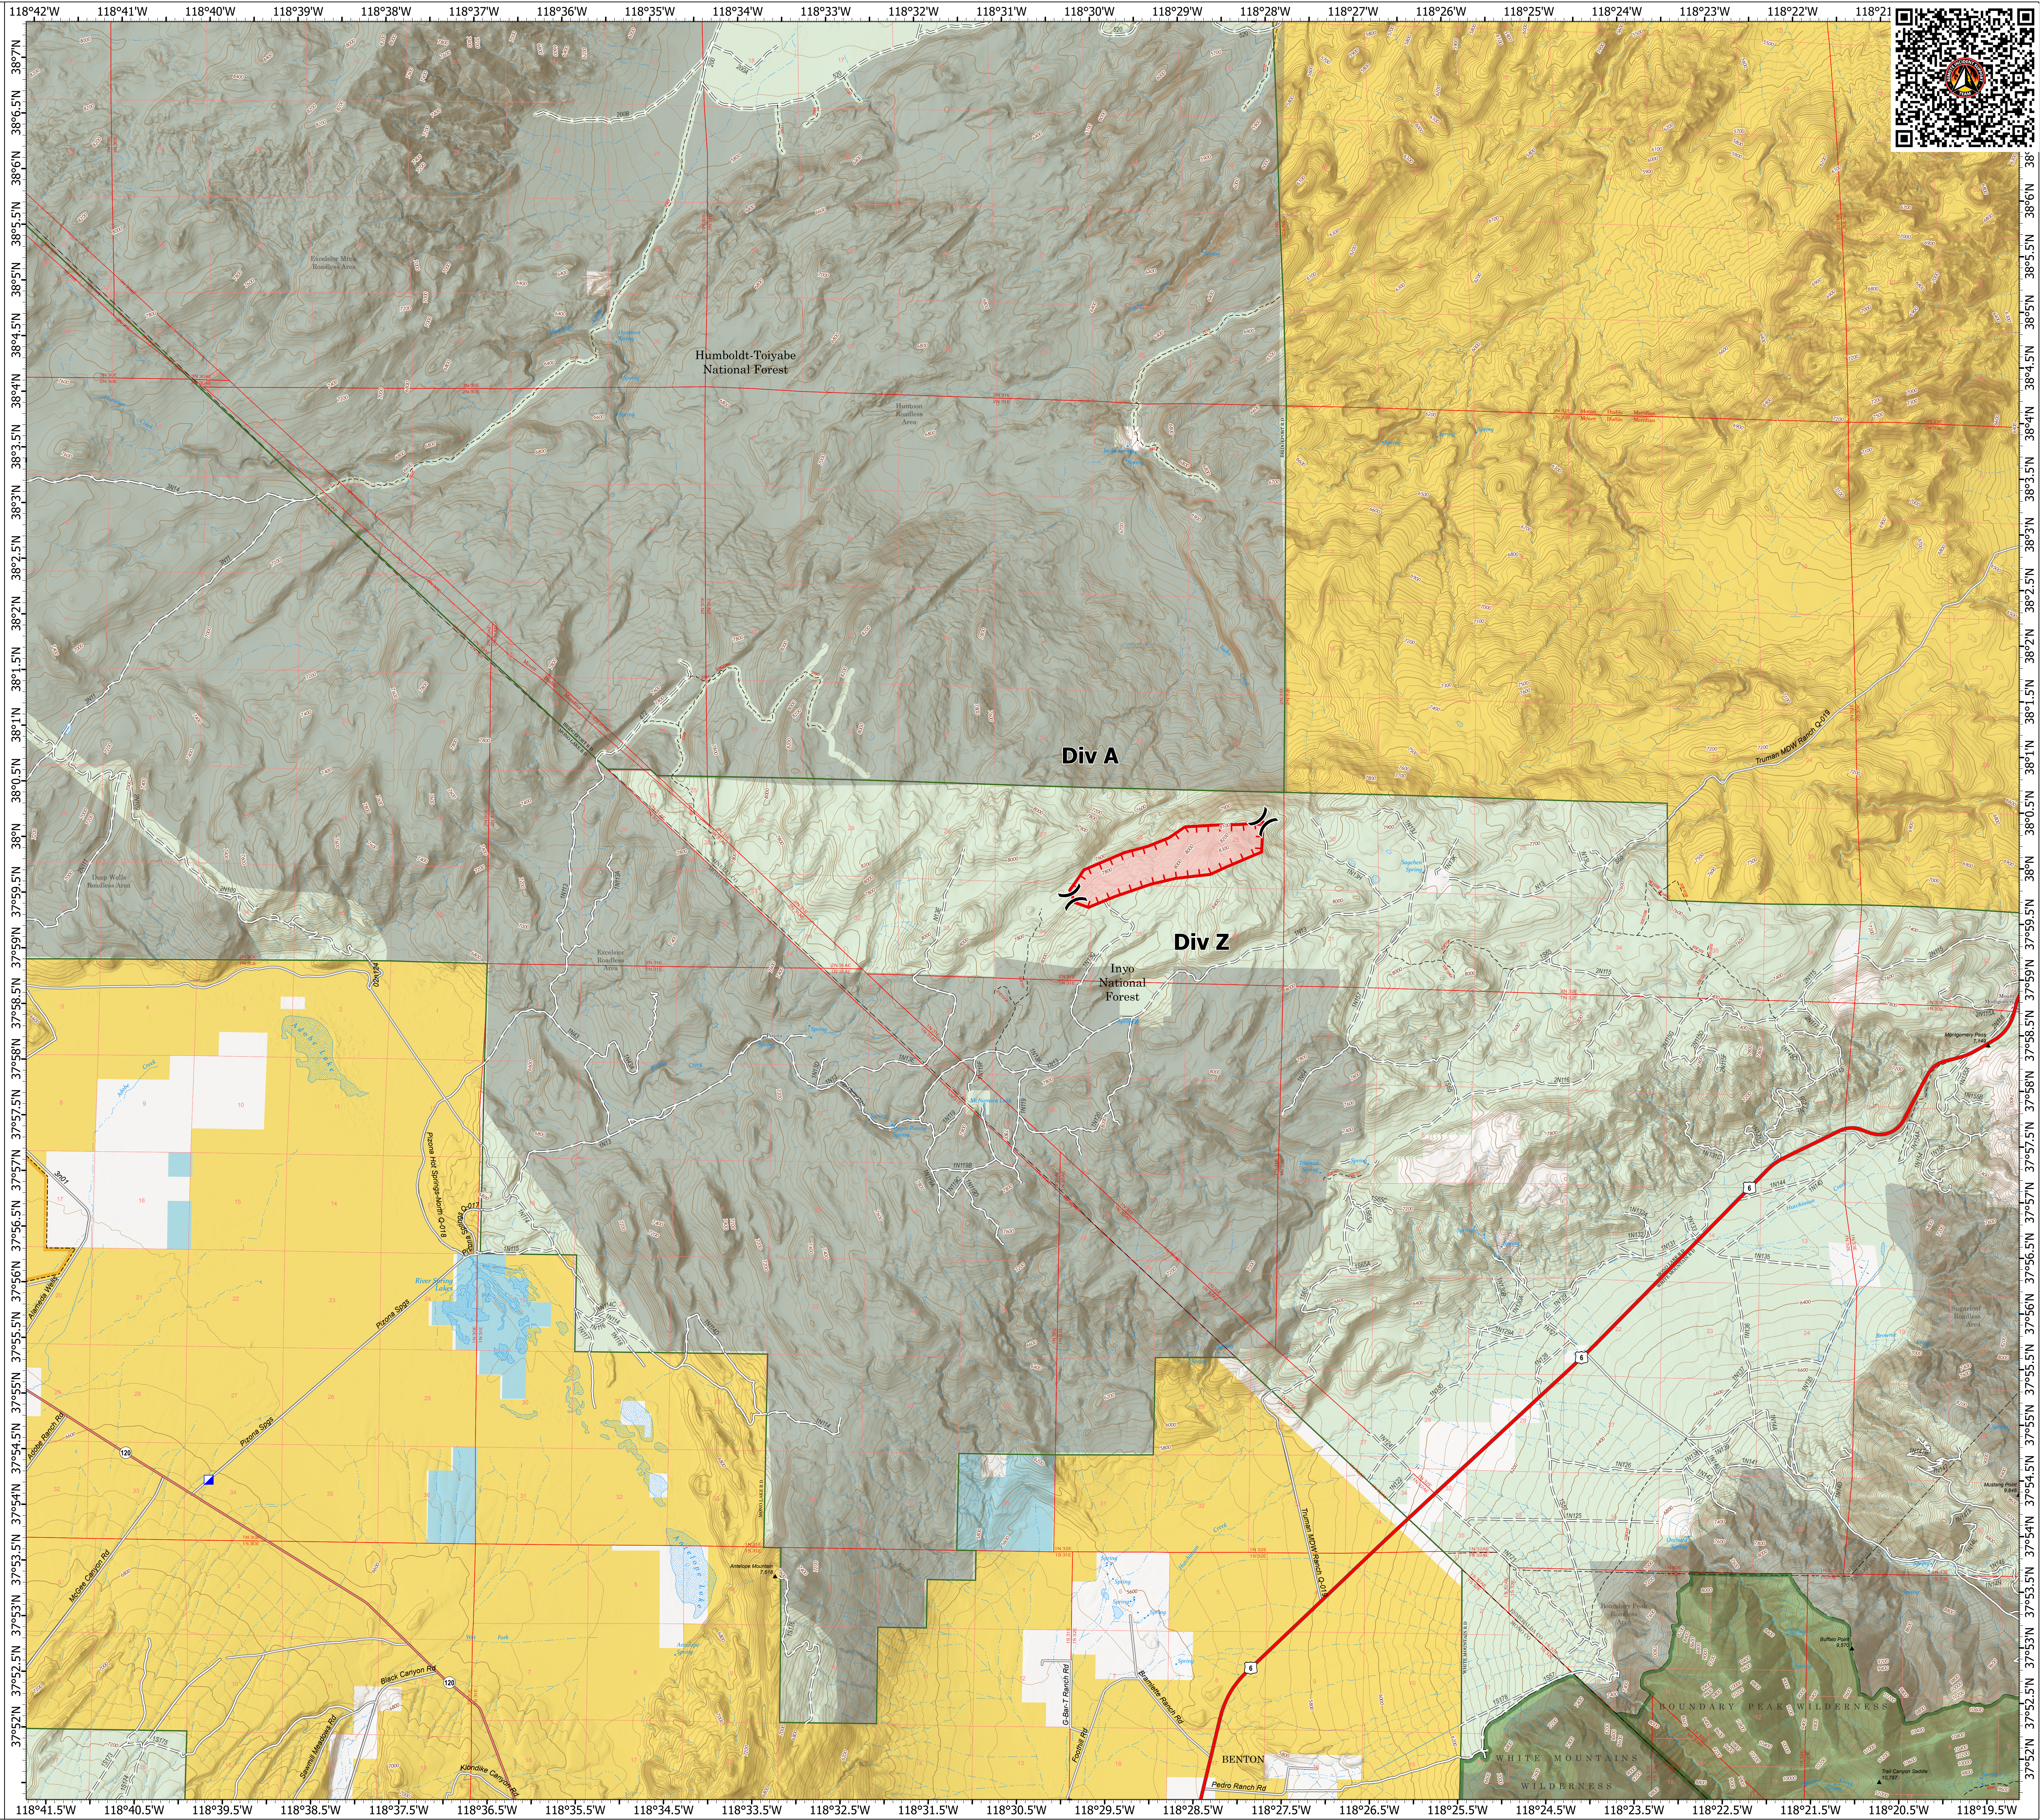

Operations

Pizona
CA-INF-000911
6/27/2024 Day

526 acres acres at 6/27/2024

- Structure
- Division Break
- Incident Command Post
- Uncontained
- Wildfire Daily Fire Perimeter
- Primary Highway
- Secondary Highway
- Secondary Dirt
- Dirt Road
- Unimproved Road
- Forest Service Roads Closed
- USFS Roadless Areas
- Bureau of Land Management Wilderness
- FS Wilderness Boundary
- Forest Service Land
- Bureau of Land Management Lands
- State Lands

1:34,466 | ywang | 6/27/2024 1443
Acres from GPS
North American 1983 Datum, LatLong Grid