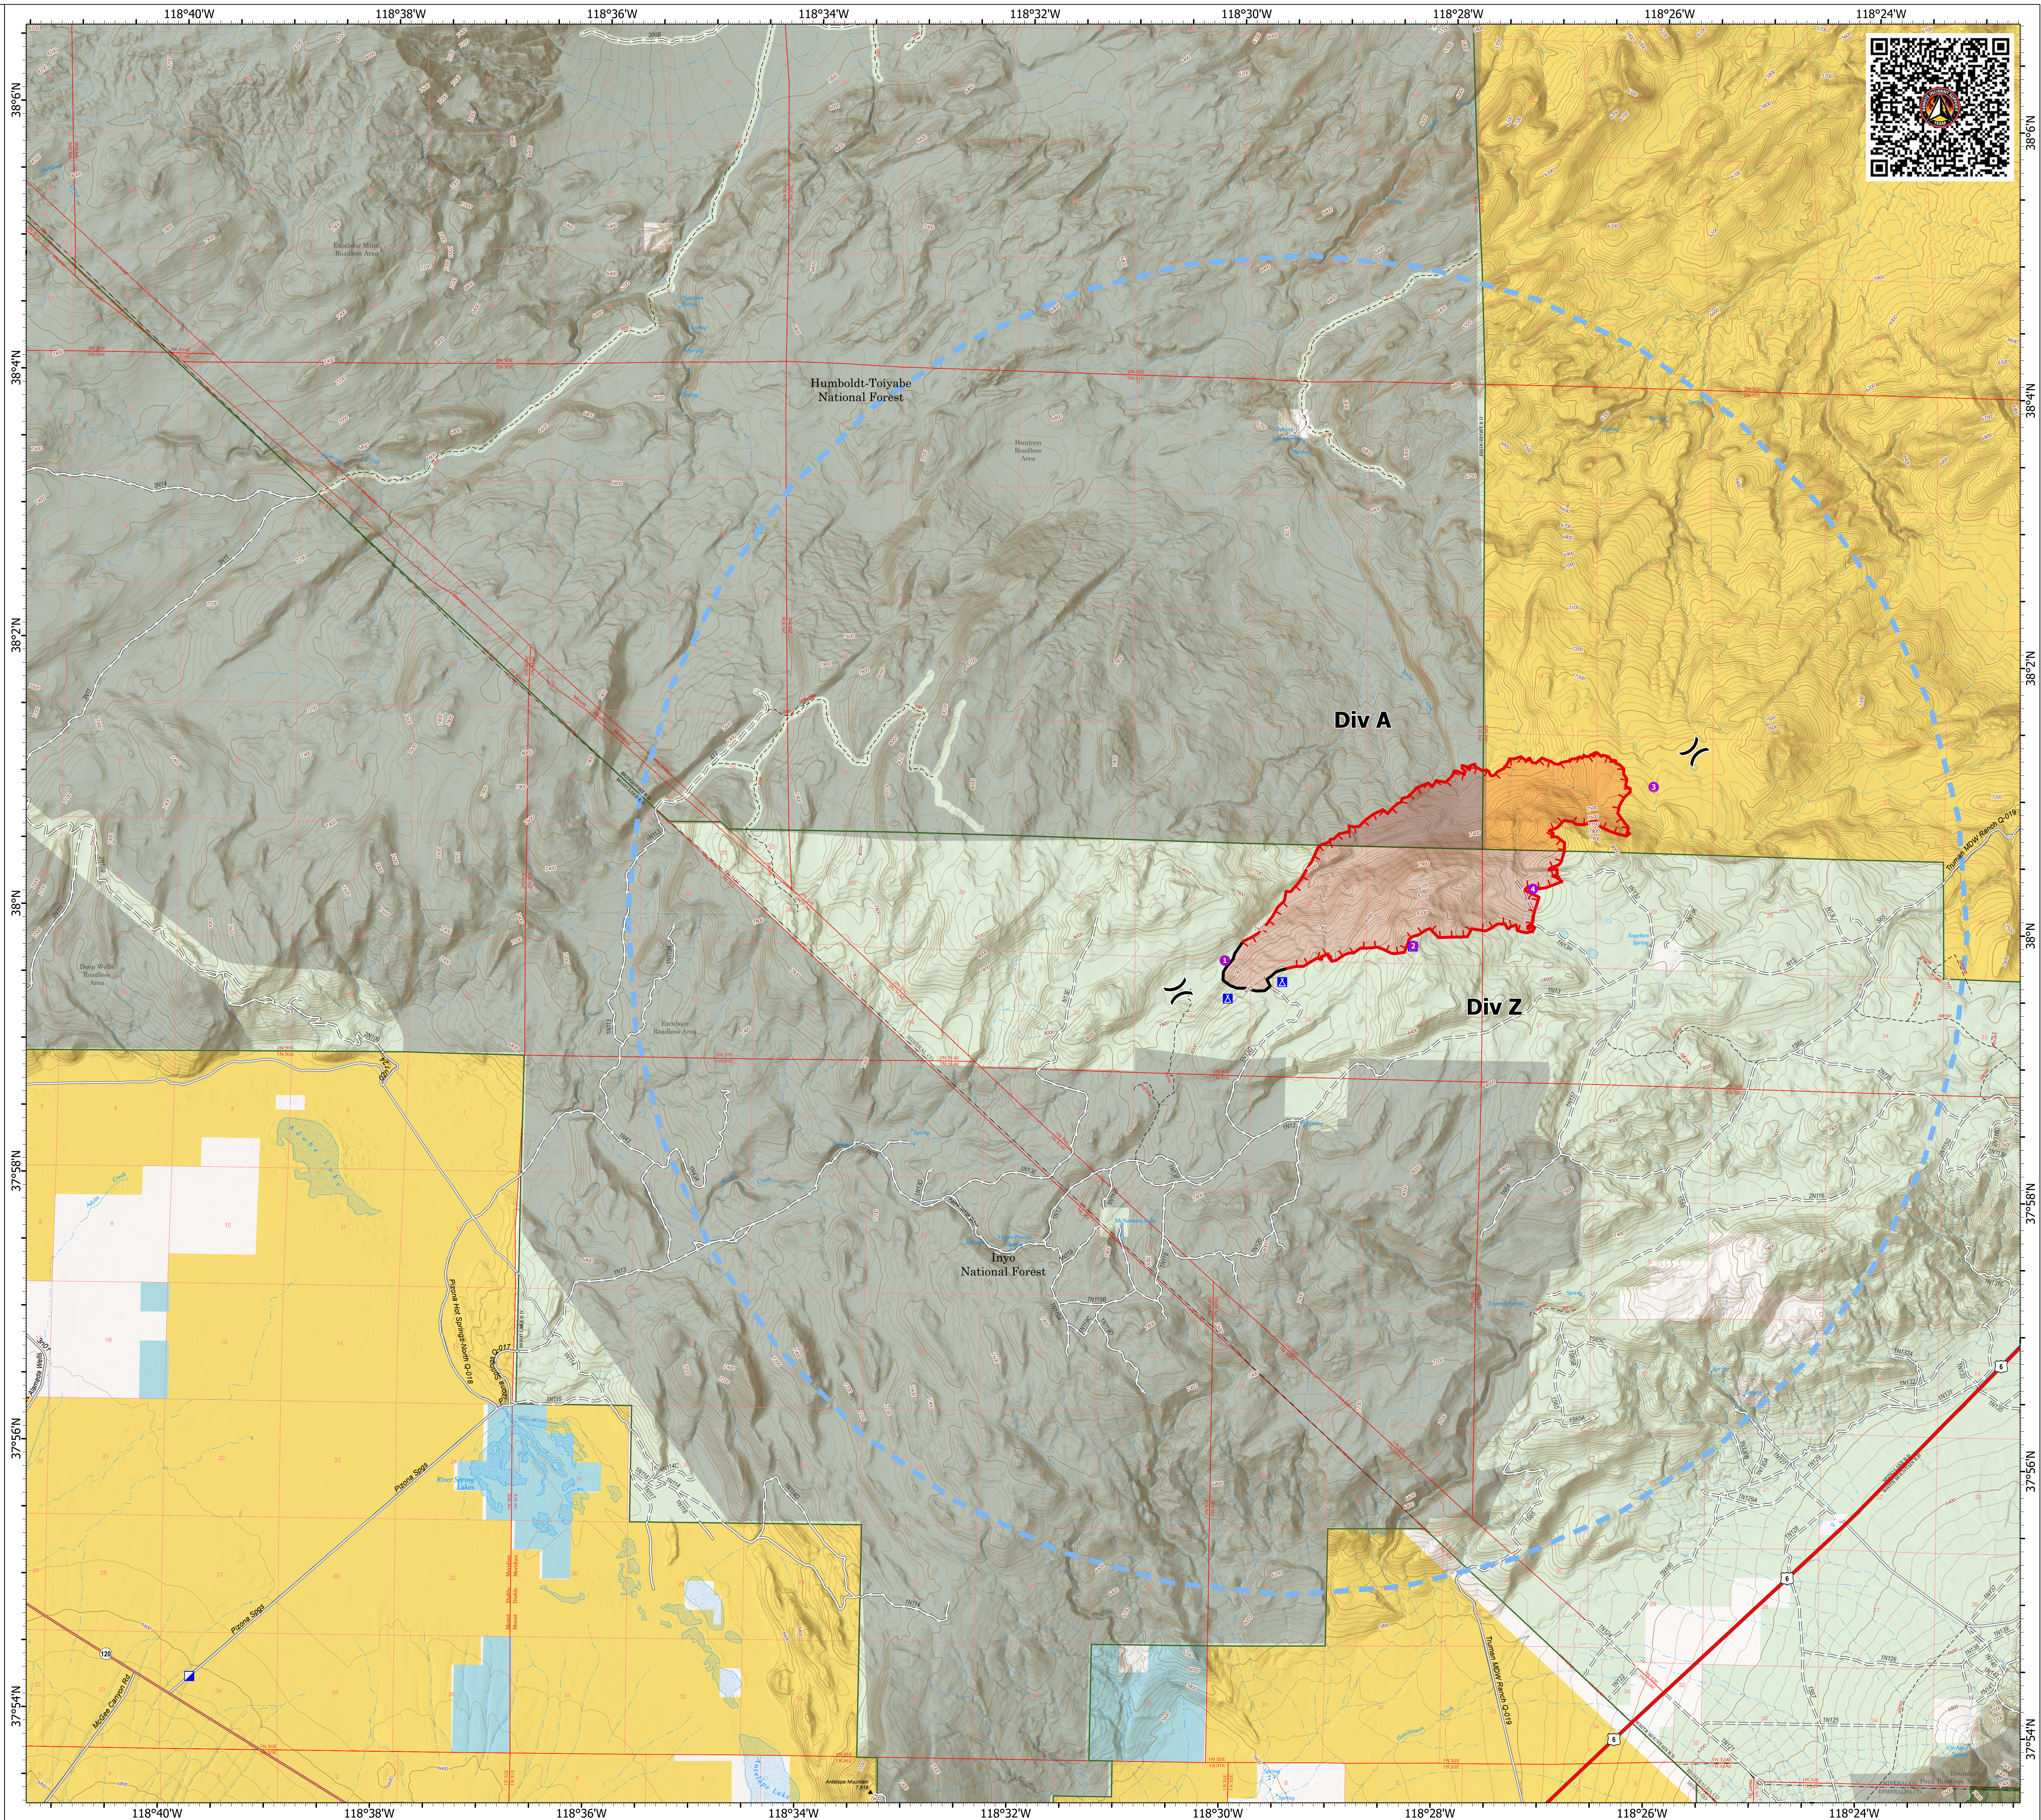

# Operations

Pizona  
CA-INF-000911  
6/30/2024 Day

2138 acres at 6/29/2024 1434

- Structure
- Helispot
- Division Break
- Incident Command Post
- Camp
- Temporary Flight Restriction
- Contained
- Uncontained
- Wildfire Daily Fire Perimeter
- Primary Highway
- Secondary Highway
- Secondary Dirt
- Dirt Road
- Unimproved Road
- USFS Roadless Areas
- Bureau of Land Management Wilderness
- FS Wilderness Boundary
- Forest Service Land
- Bureau of Land Management Lands
- State Lands

1:28,672 | ywang | 6/29/2024 1805  
Acres from IR  
North American 1983 Datum, LatLong Grid