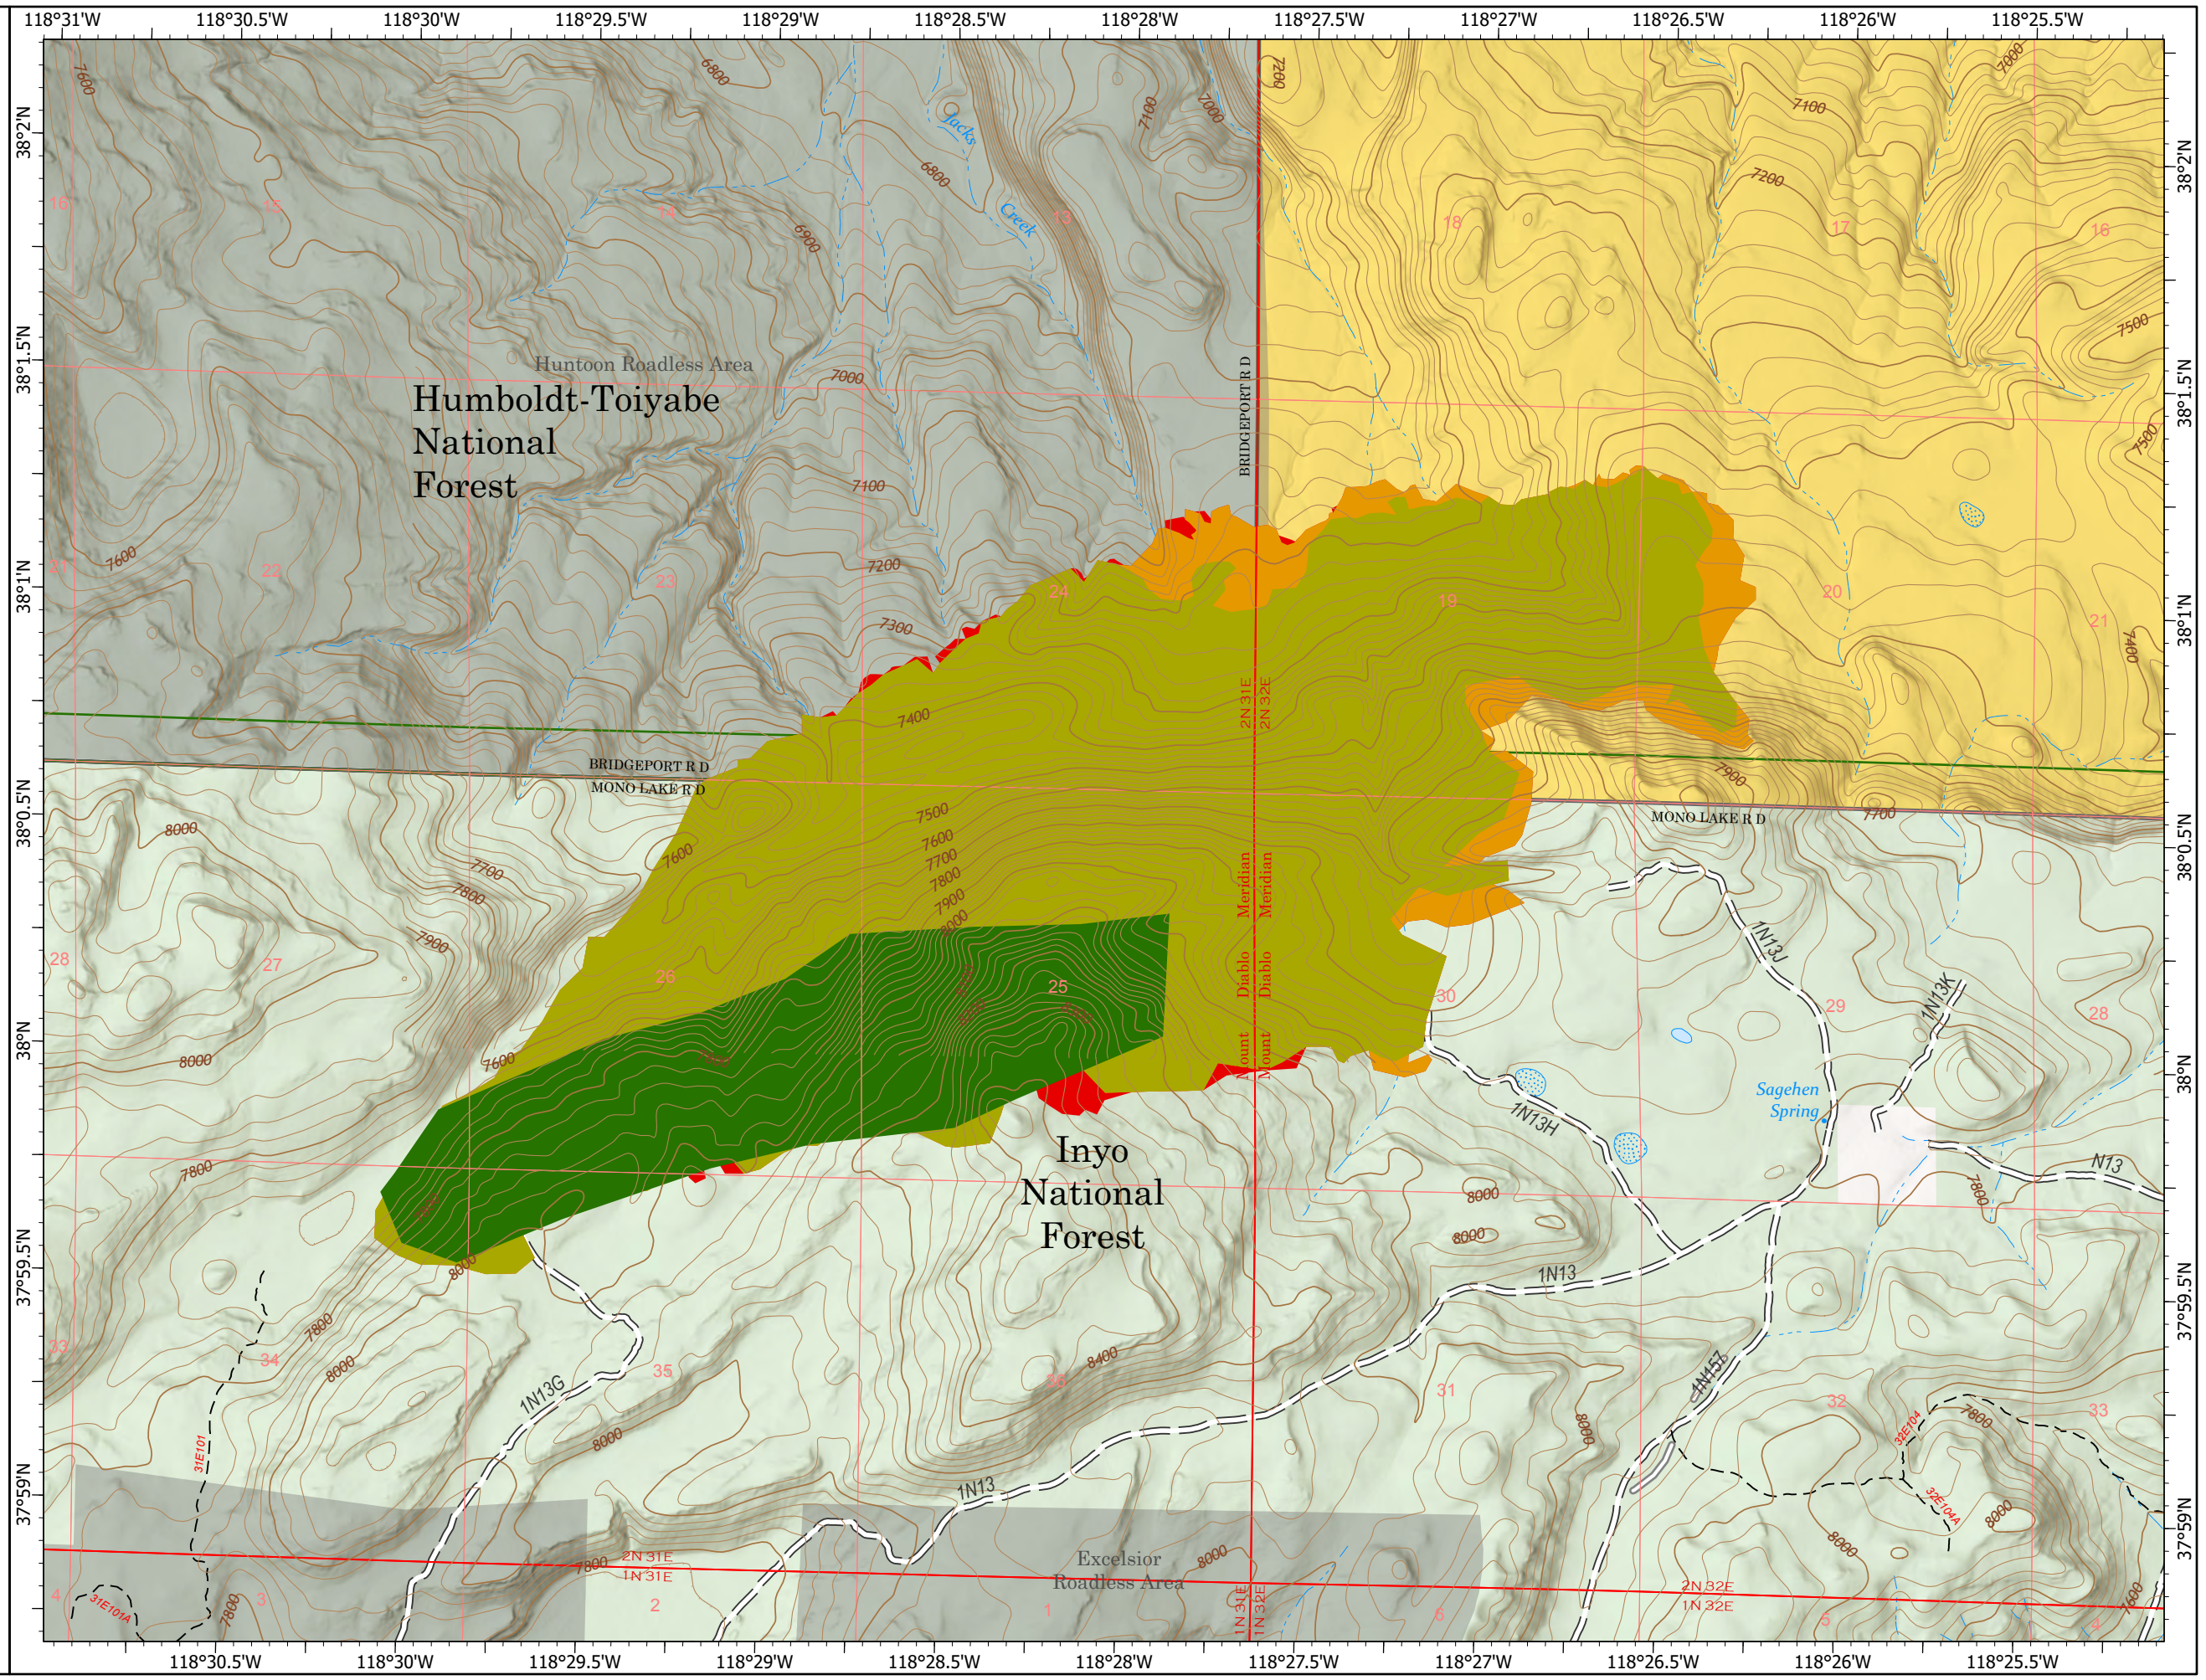

Progression

Pizona
CA-INF-000911
7/4/2024 Day

2160 acres at 7/2/2024 0330

- 2024-06-27 @ 1105 526ac
- 2024-06-28 @ 1105 2002ac
- 2024-06-29 @ 1300 2138ac
- 2024-06-30 @ 1100 2160ac
- Unimproved Road
- USFS Roadless Areas
- Forest Service Land
- Bureau of Land Management Lands

1:25,781 | ywang | 7/3/2024 1728
Acres from IR
North American 1983 Datum. LatLong Grid