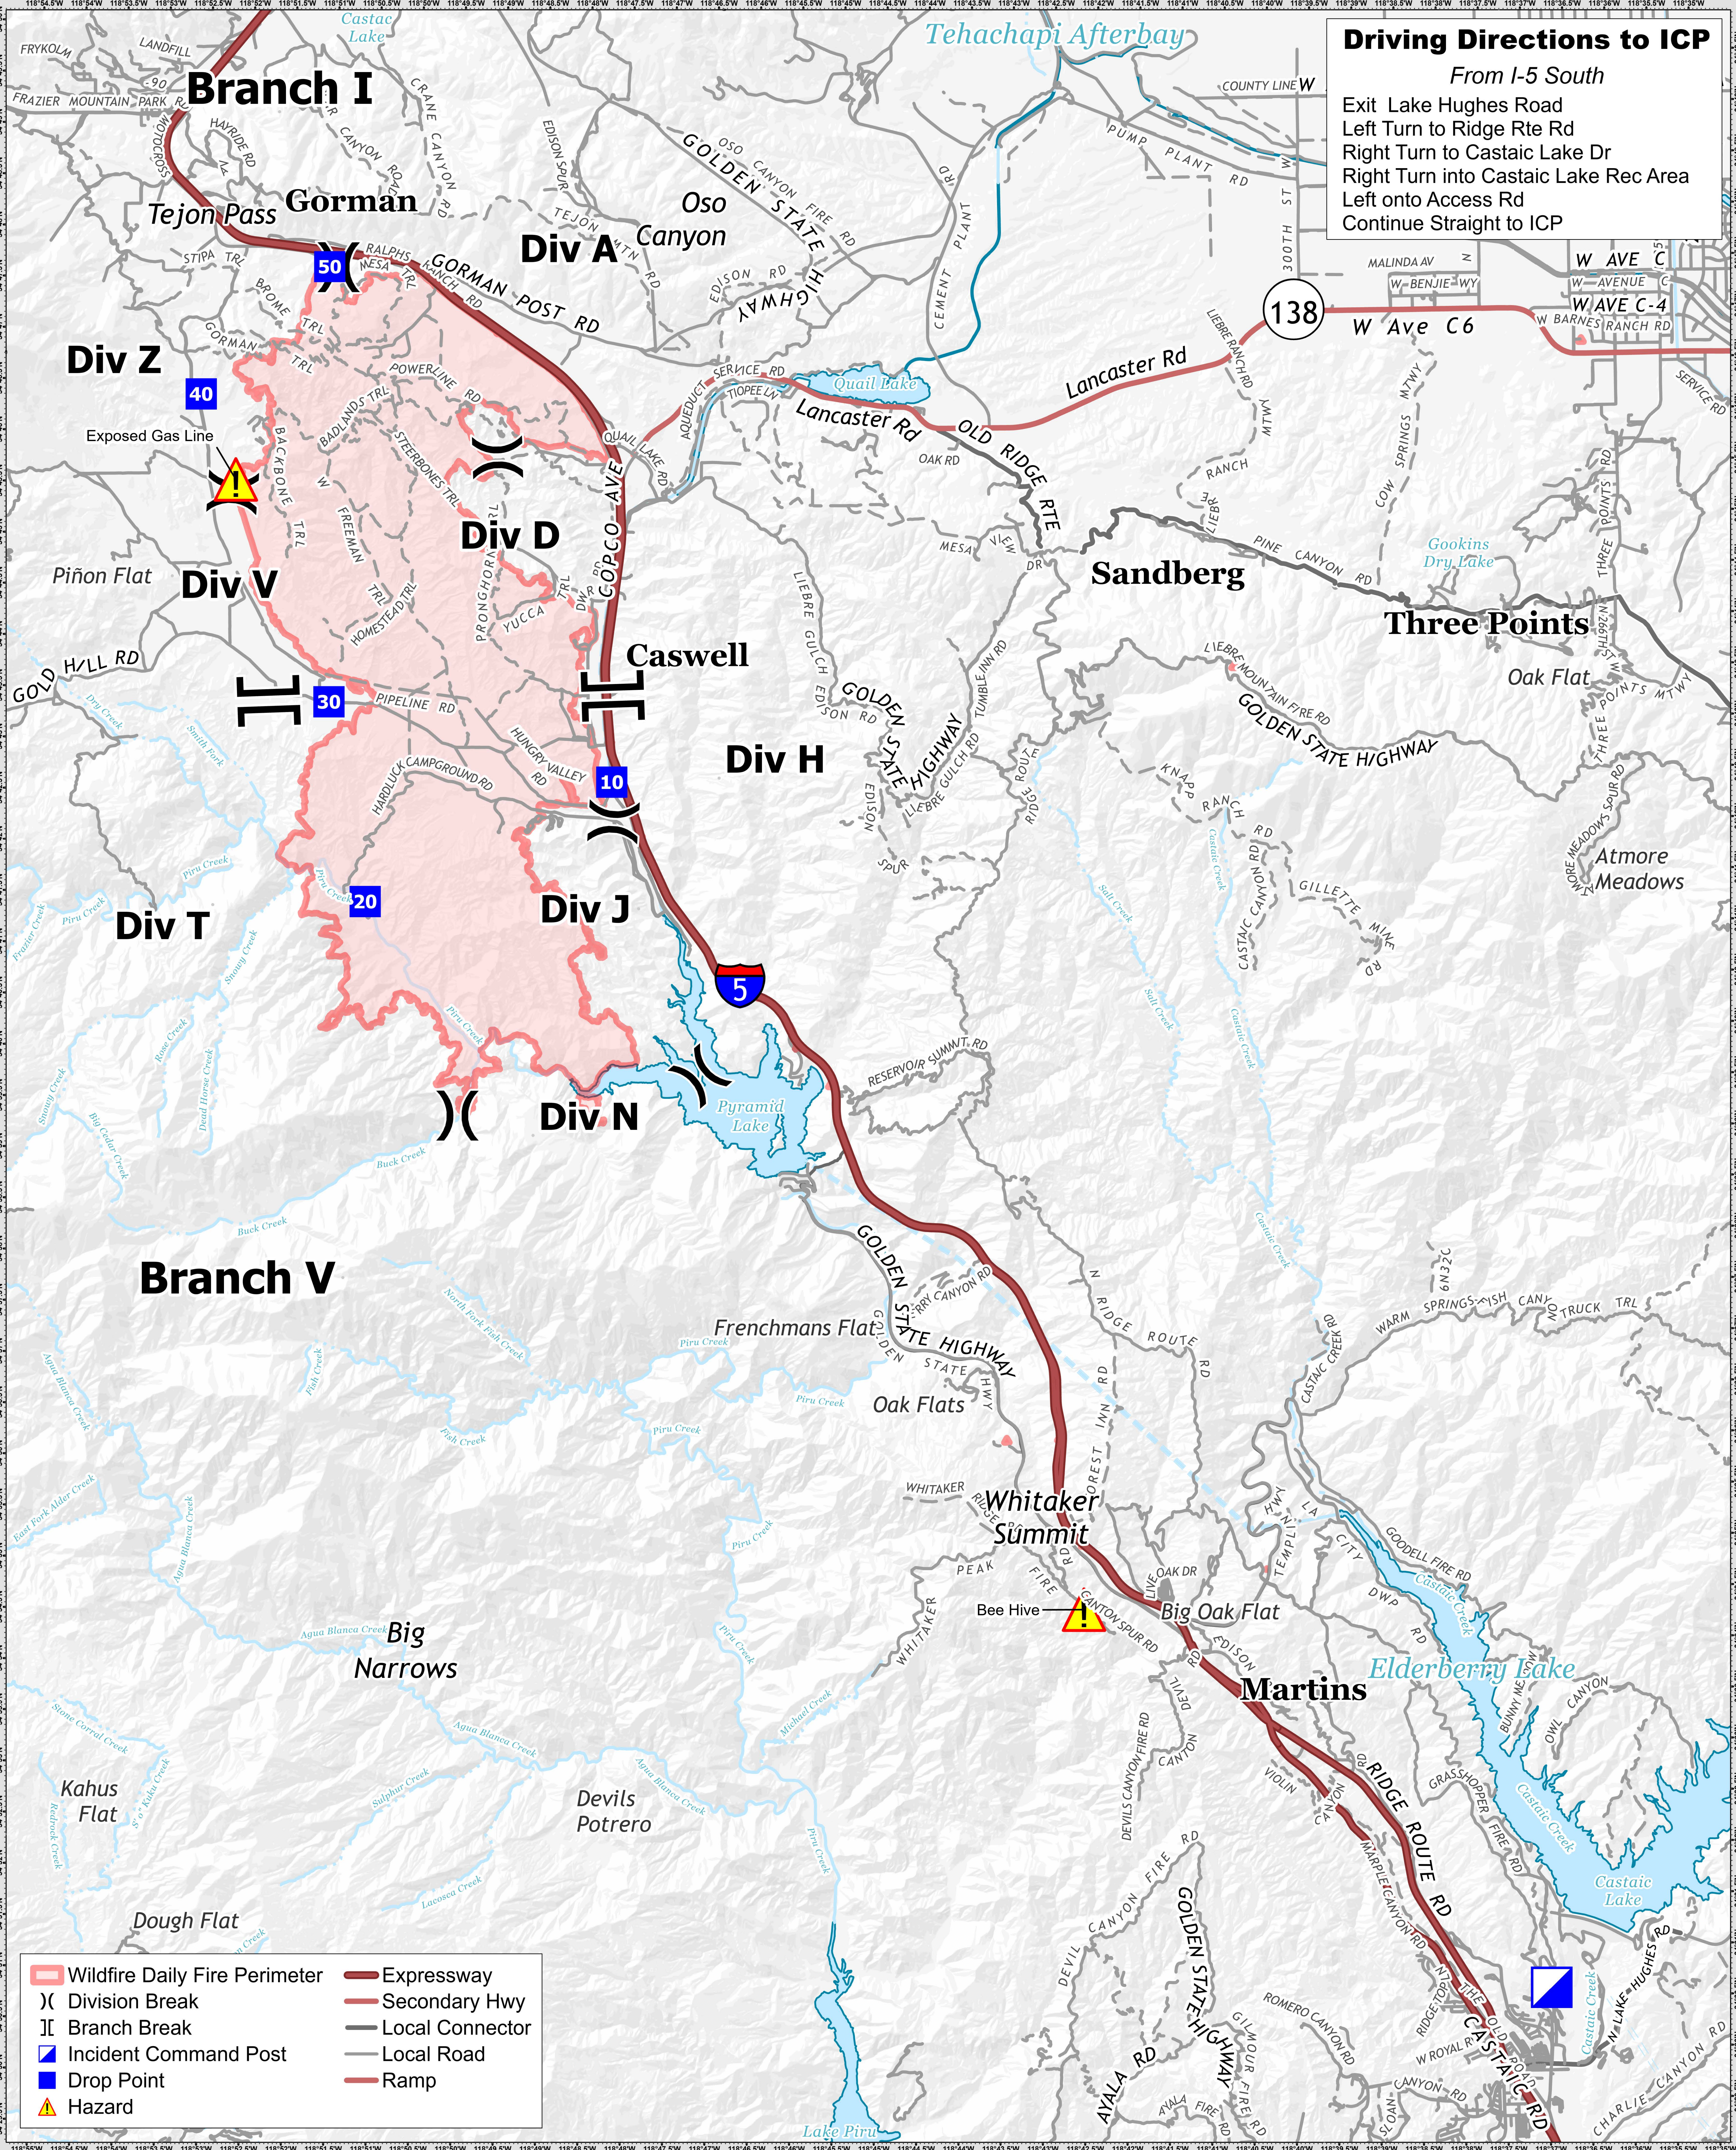

**Driving Directions to ICP**  
 From I-5 South  
 Exit Lake Hughes Road  
 Left Turn to Ridge Rte Rd  
 Right Turn to Castaic Lake Dr  
 Right Turn into Castaic Lake Rec Area  
 Left onto Access Rd  
 Continue Straight to ICP

- ▬ Wildfire Daily Fire Perimeter
- ( ) Division Break
- || Branch Break
- ▣ Incident Command Post
- Drop Point
- ⚠ Hazard
- ▬ Expressway
- ▬ Secondary Hwy
- ▬ Local Connector
- ▬ Local Road
- ▬ Ramp

**Transportation**  
 Post Incident  
 CA-LAC 205253  
 6/23/24

CAL FIRE IMT2 GIS  
 June 22, 2024  
 2034 hrs  
 North American 1983  
 Datum