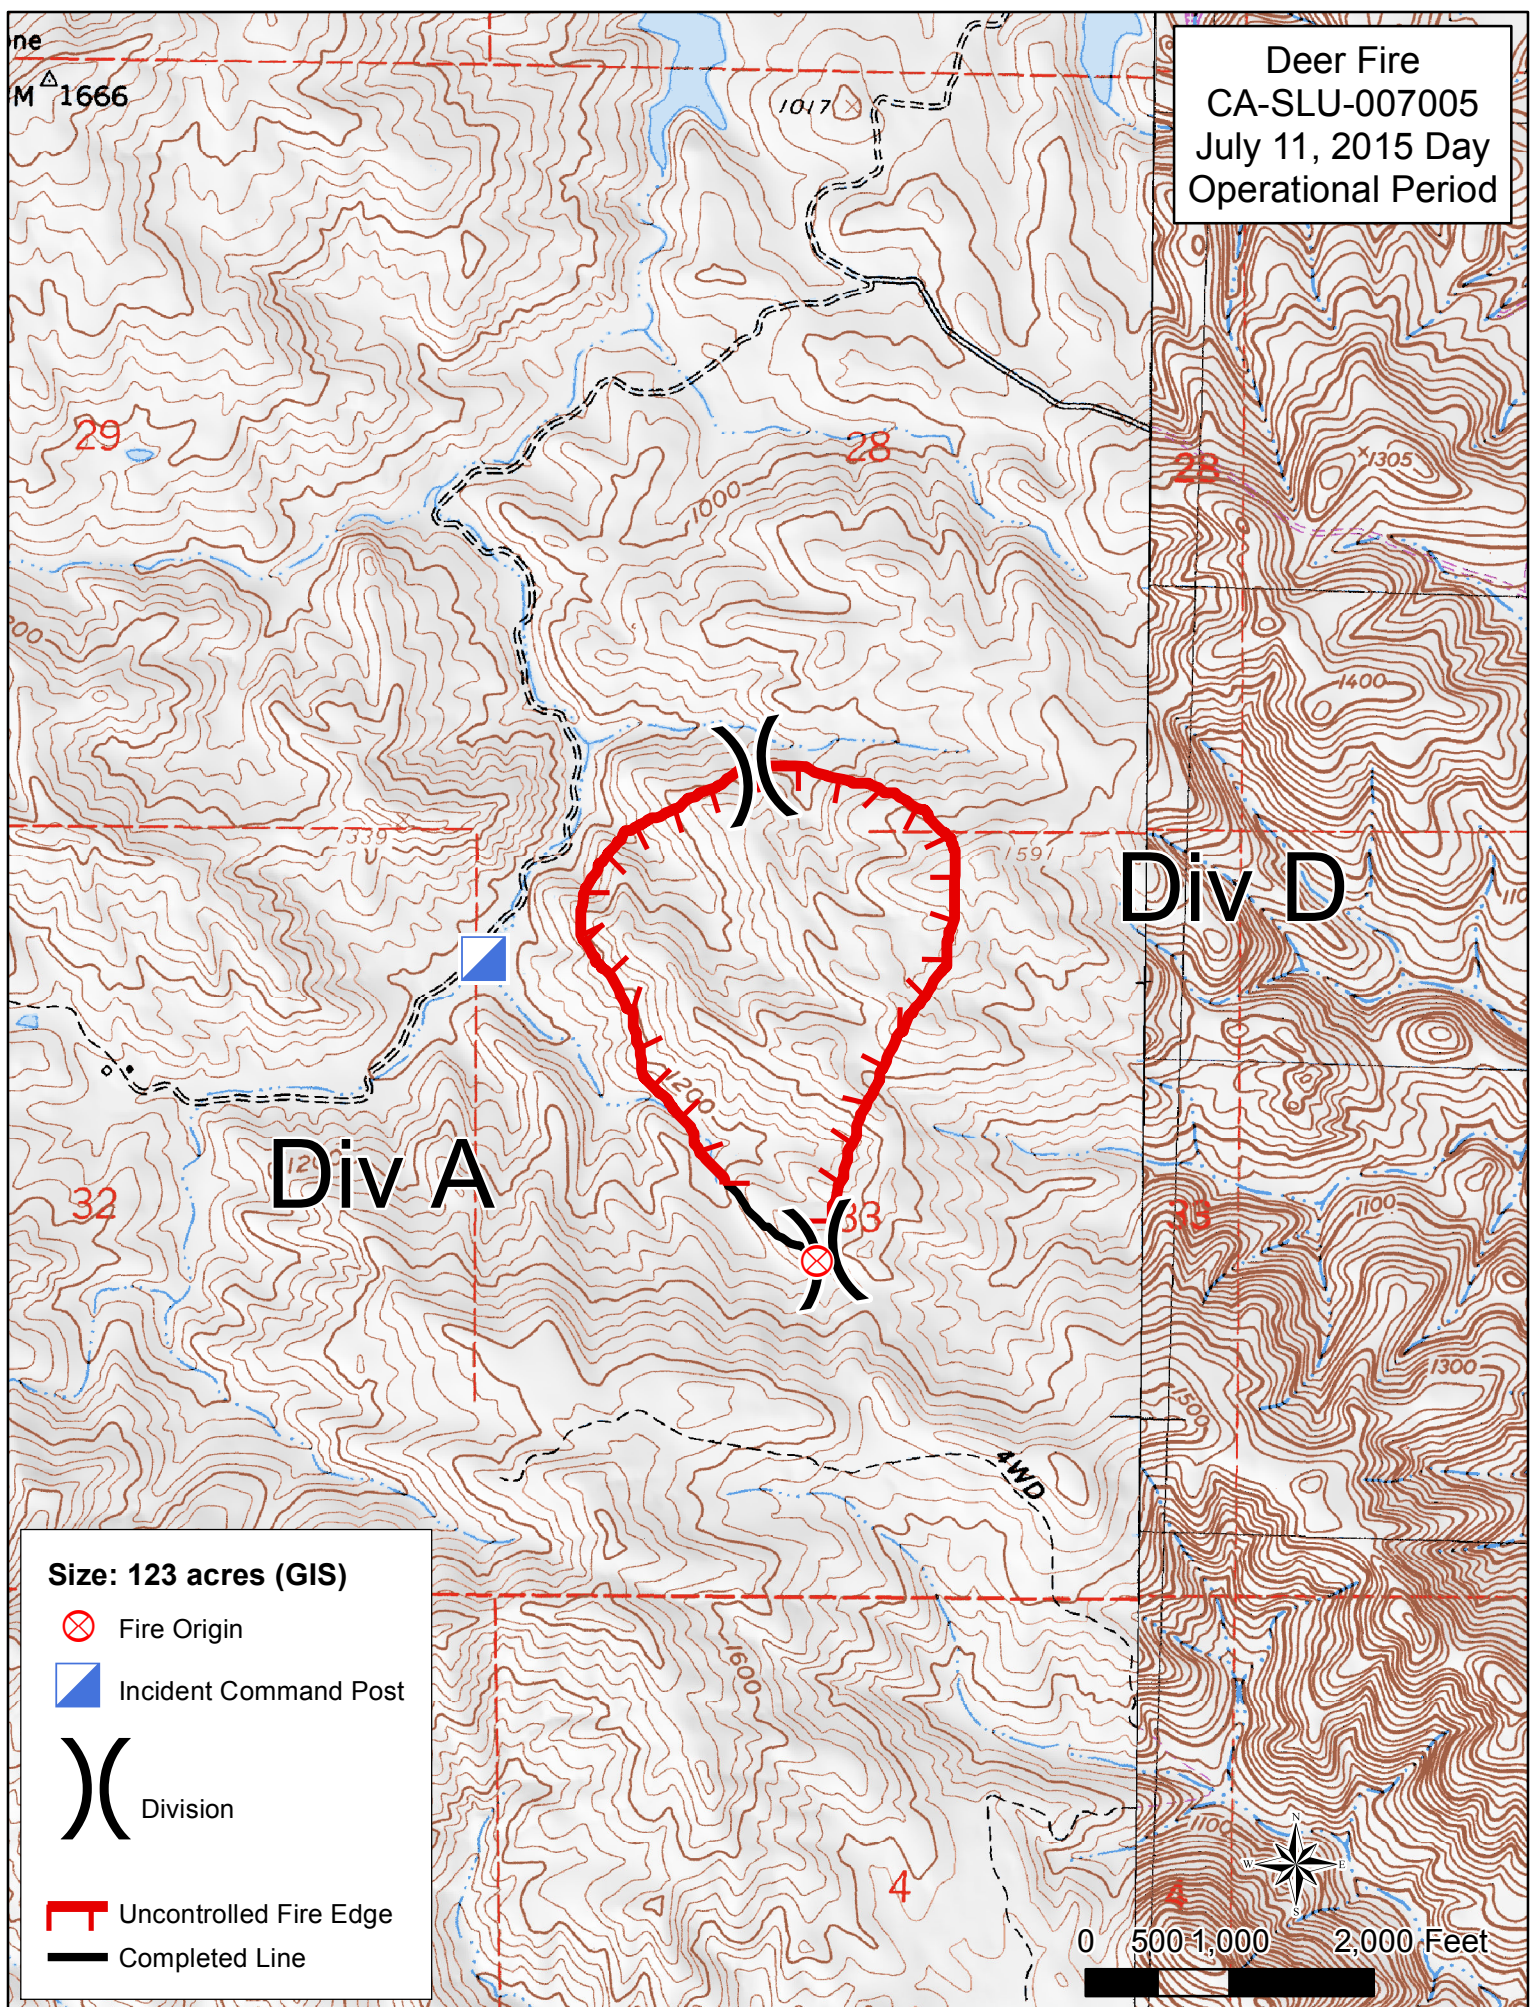

Deer Fire
CA-SLU-007005
July 11, 2015 Day
Operational Period

Size: 123 acres (GIS)

- Fire Origin
- Incident Command Post
- Division
- Uncontrolled Fire Edge
- Completed Line

Div D

Div A

0 500 1,000 2,000 Feet