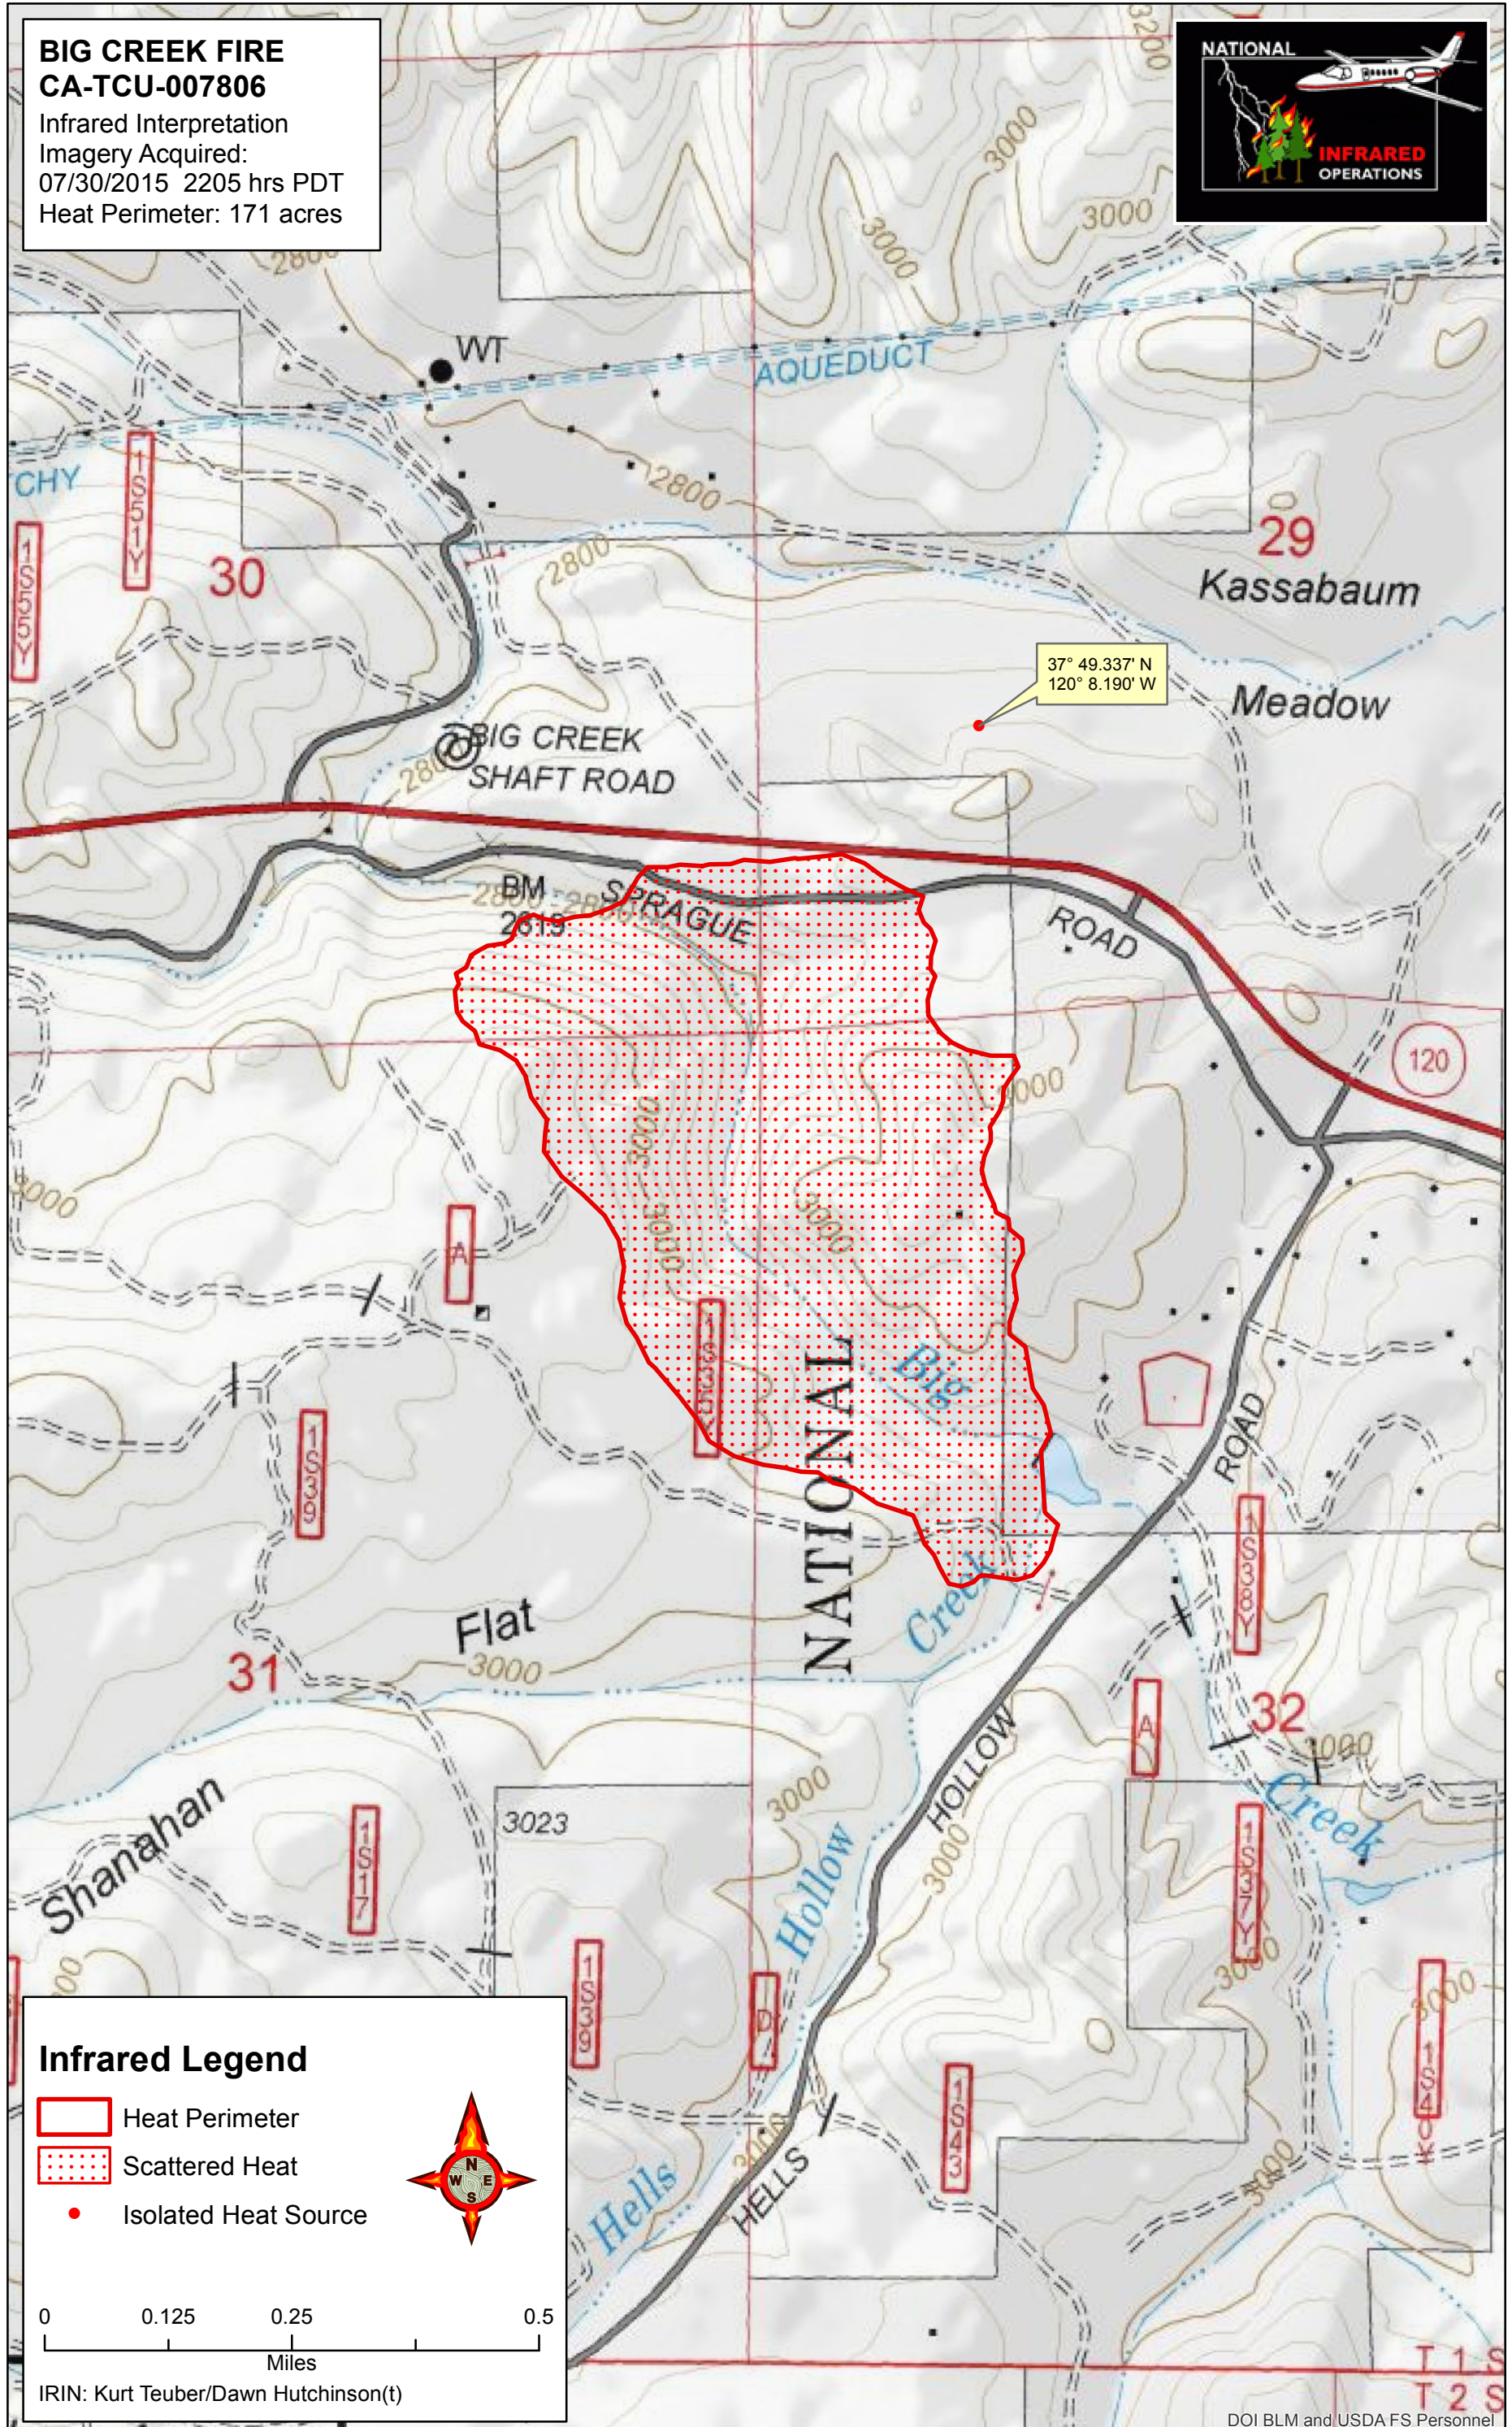

**BIG CREEK FIRE  
CA-TCU-007806**

Infrared Interpretation  
Imagery Acquired:  
07/30/2015 2205 hrs PDT  
Heat Perimeter: 171 acres

**Infrared Legend**

- Heat Perimeter
- Scattered Heat
- Isolated Heat Source

IRIN: Kurt Teuber/Dawn Hutchinson(t)