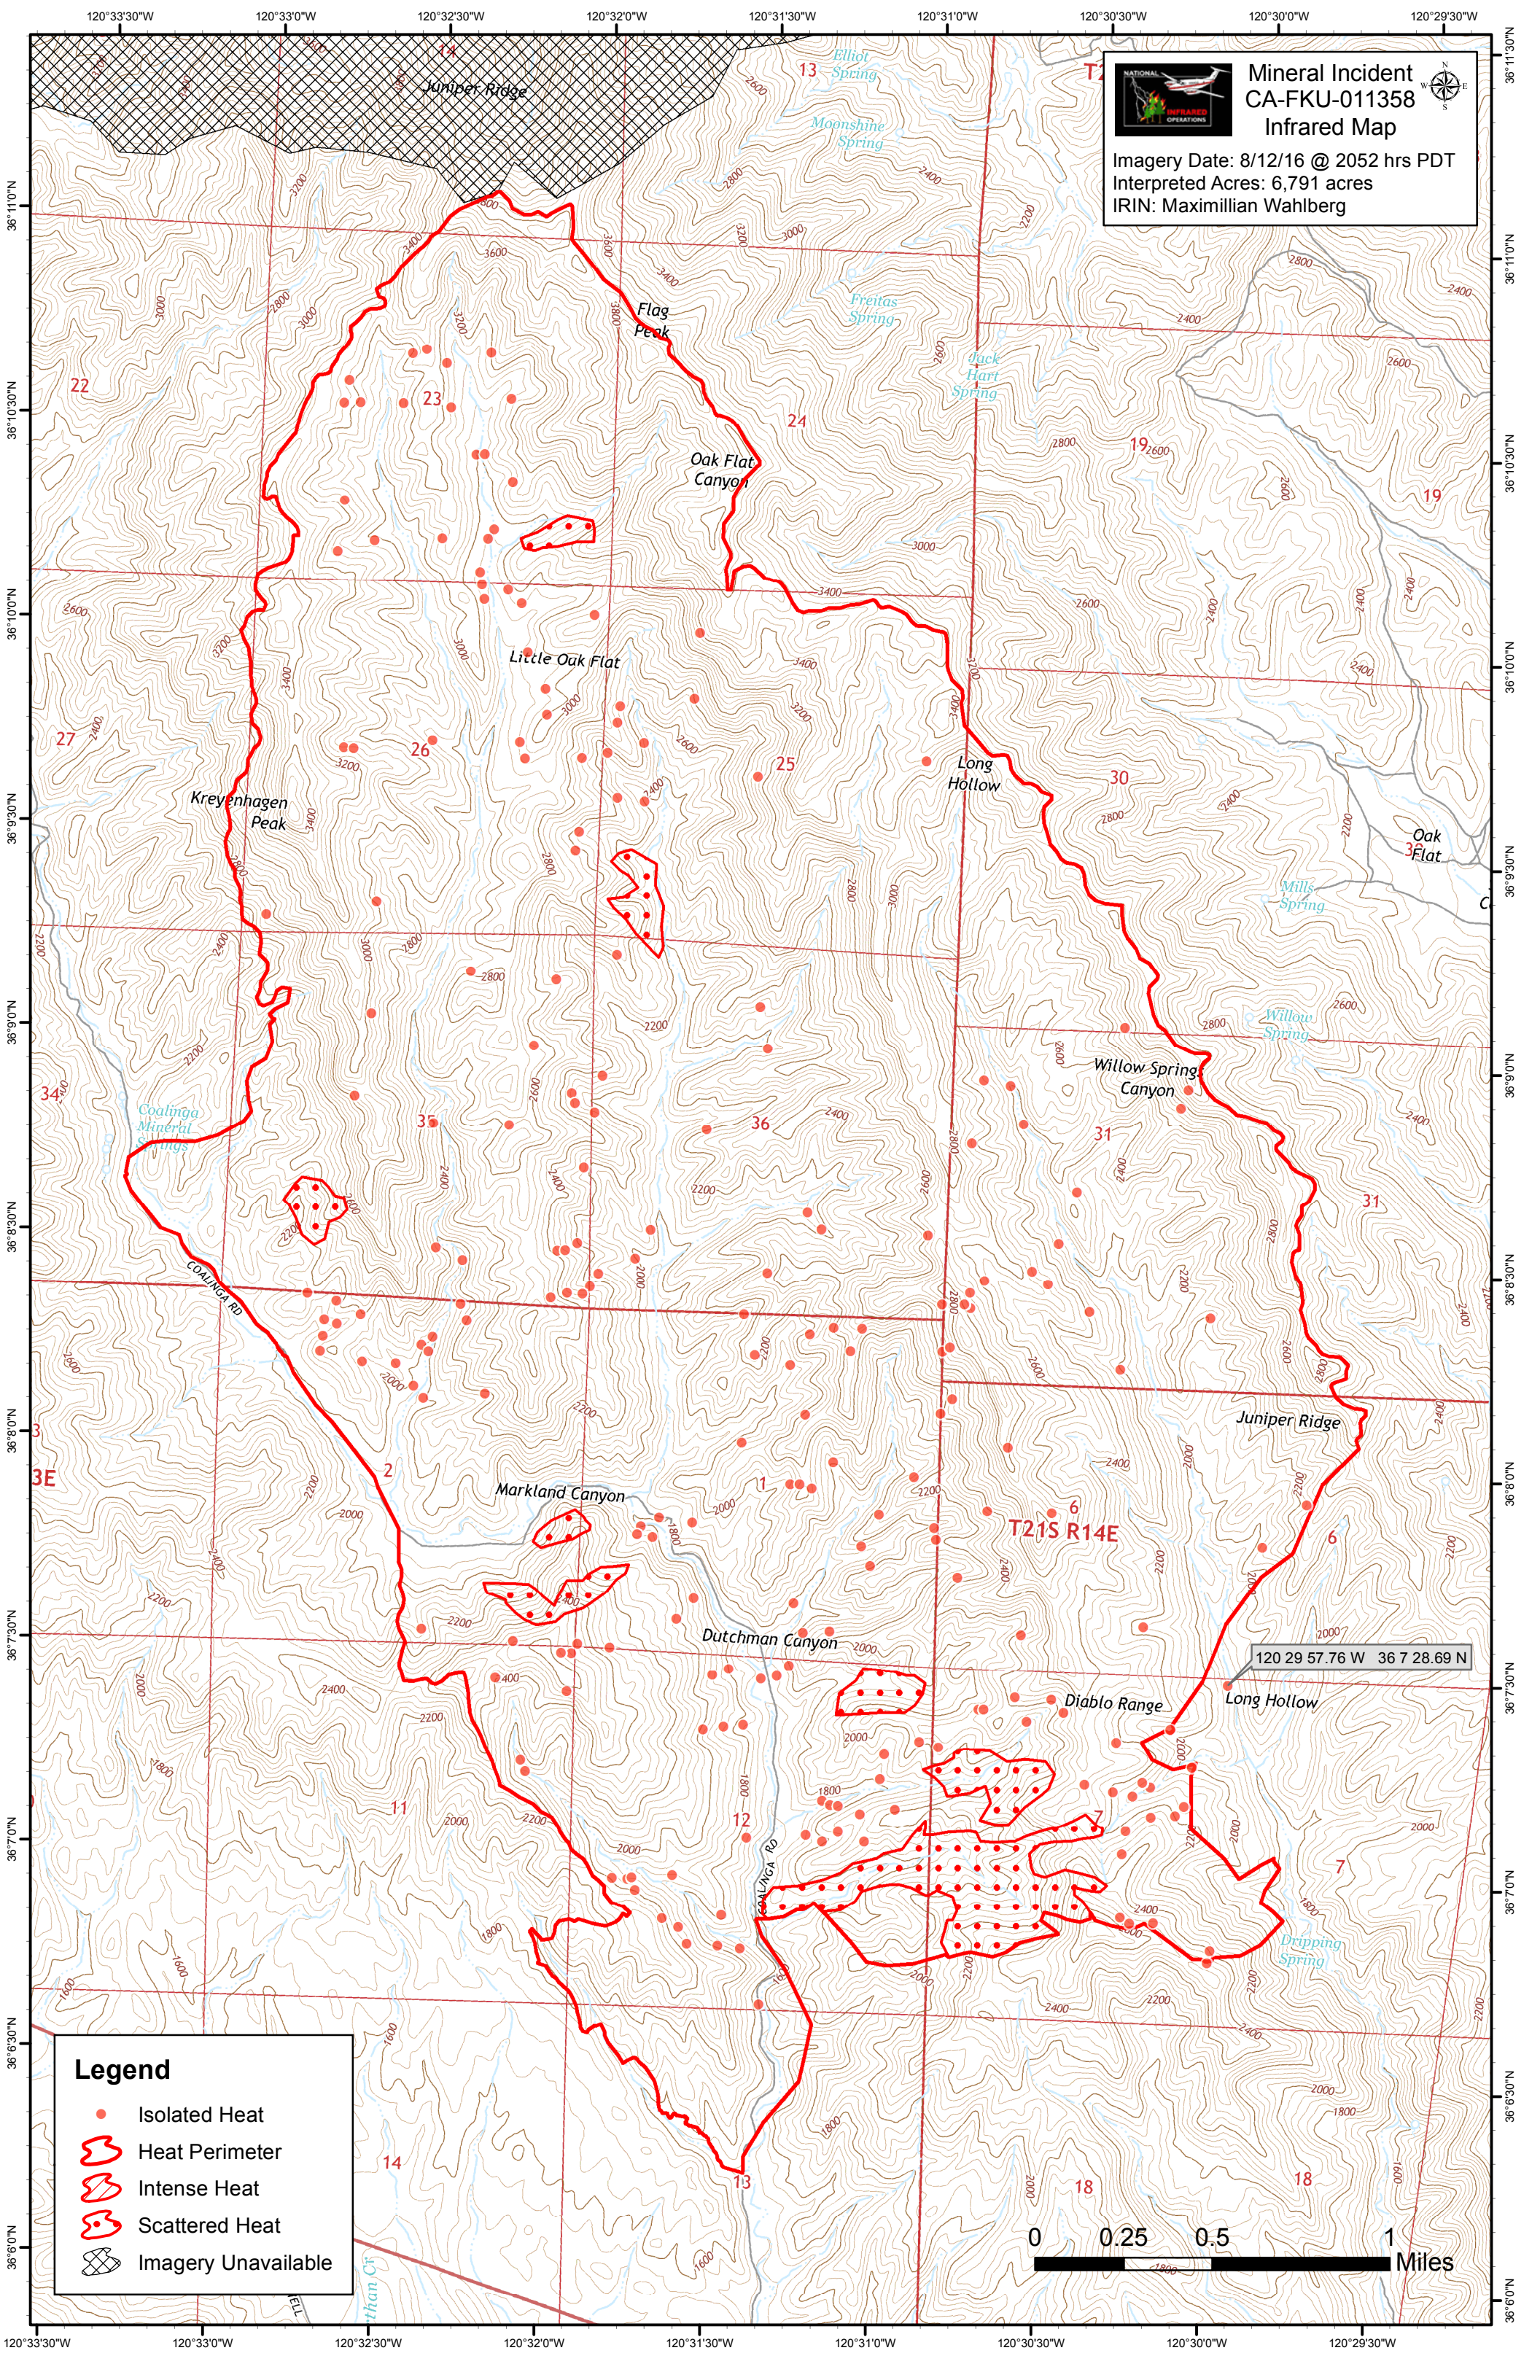

**Mineral Incident**  
**CA-FKU-011358**  
**Infrared Map**  
 Imagery Date: 8/12/16 @ 2052 hrs PDT  
 Interpreted Acres: 6,791 acres  
 IRIN: Maximilian Wahlberg

**Legend**

- Isolated Heat
- ⊂ Heat Perimeter
- ⊂ Intense Heat
- ⊂ Scattered Heat
- Imagery Unavailable

120 29 57.76 W 36 7 28.69 N