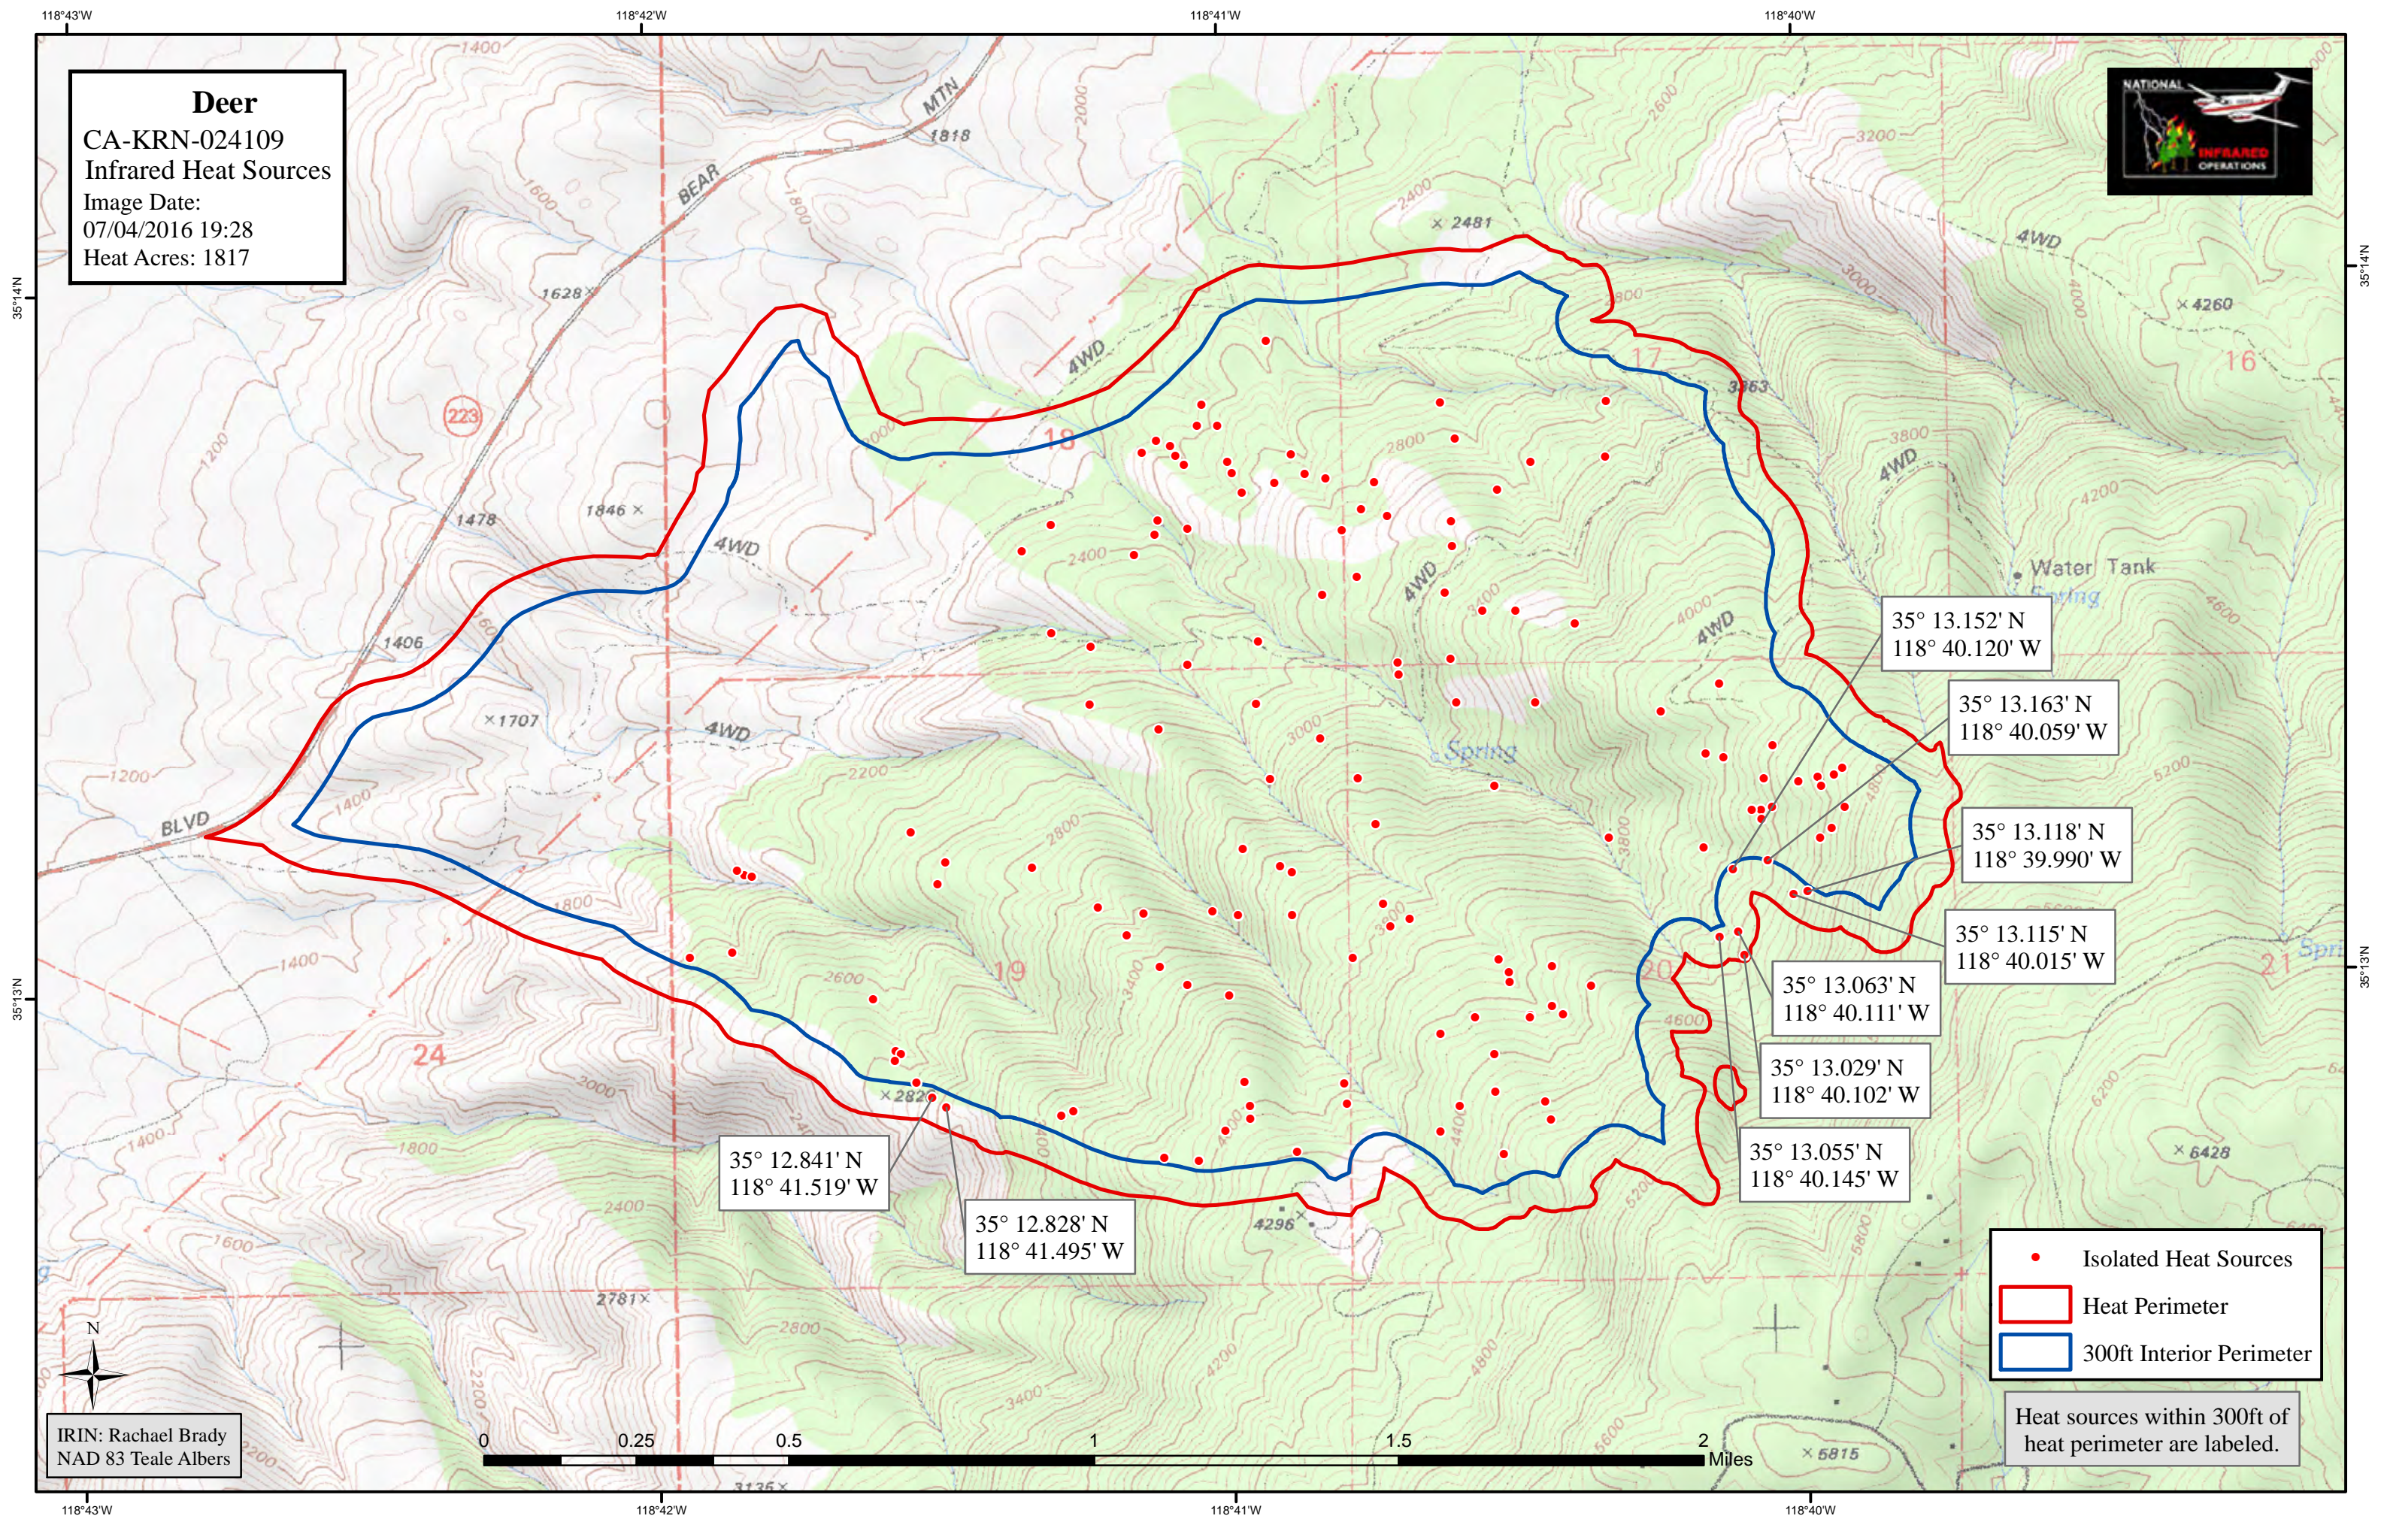

Deer
 CA-KRN-024109
 Infrared Heat Sources
 Image Date:
 07/04/2016 19:28
 Heat Acres: 1817

35° 13.152' N
 118° 40.120' W

35° 13.163' N
 118° 40.059' W

35° 13.118' N
 118° 39.990' W

35° 13.115' N
 118° 40.015' W

35° 13.063' N
 118° 40.111' W

35° 13.029' N
 118° 40.102' W

35° 13.055' N
 118° 40.145' W

35° 12.841' N
 118° 41.519' W

35° 12.828' N
 118° 41.495' W

- Isolated Heat Sources
- Heat Perimeter
- 300ft Interior Perimeter

Heat sources within 300ft of heat perimeter are labeled.

IRIN: Rachael Brady
 NAD 83 Teale Albers

118°43'W 118°42'W 118°41'W 118°40'W

35°14'N 35°13'N 35°12'N

BLVD BEAR MTN

Water Tank Spring

223 1628x 1478 1846x 1406 1707 1400 1800 2200 2600 2800 3000 3400 3800 4000 4200 4400 4600 4800 5000 5200 5400 5600 5800 6000 6200 6400 6600 6800 7000

4WD 17 18 19 20 21 24

x 2481 x 4260 x 1707 x 282 x 4296 x 6428 x 5815