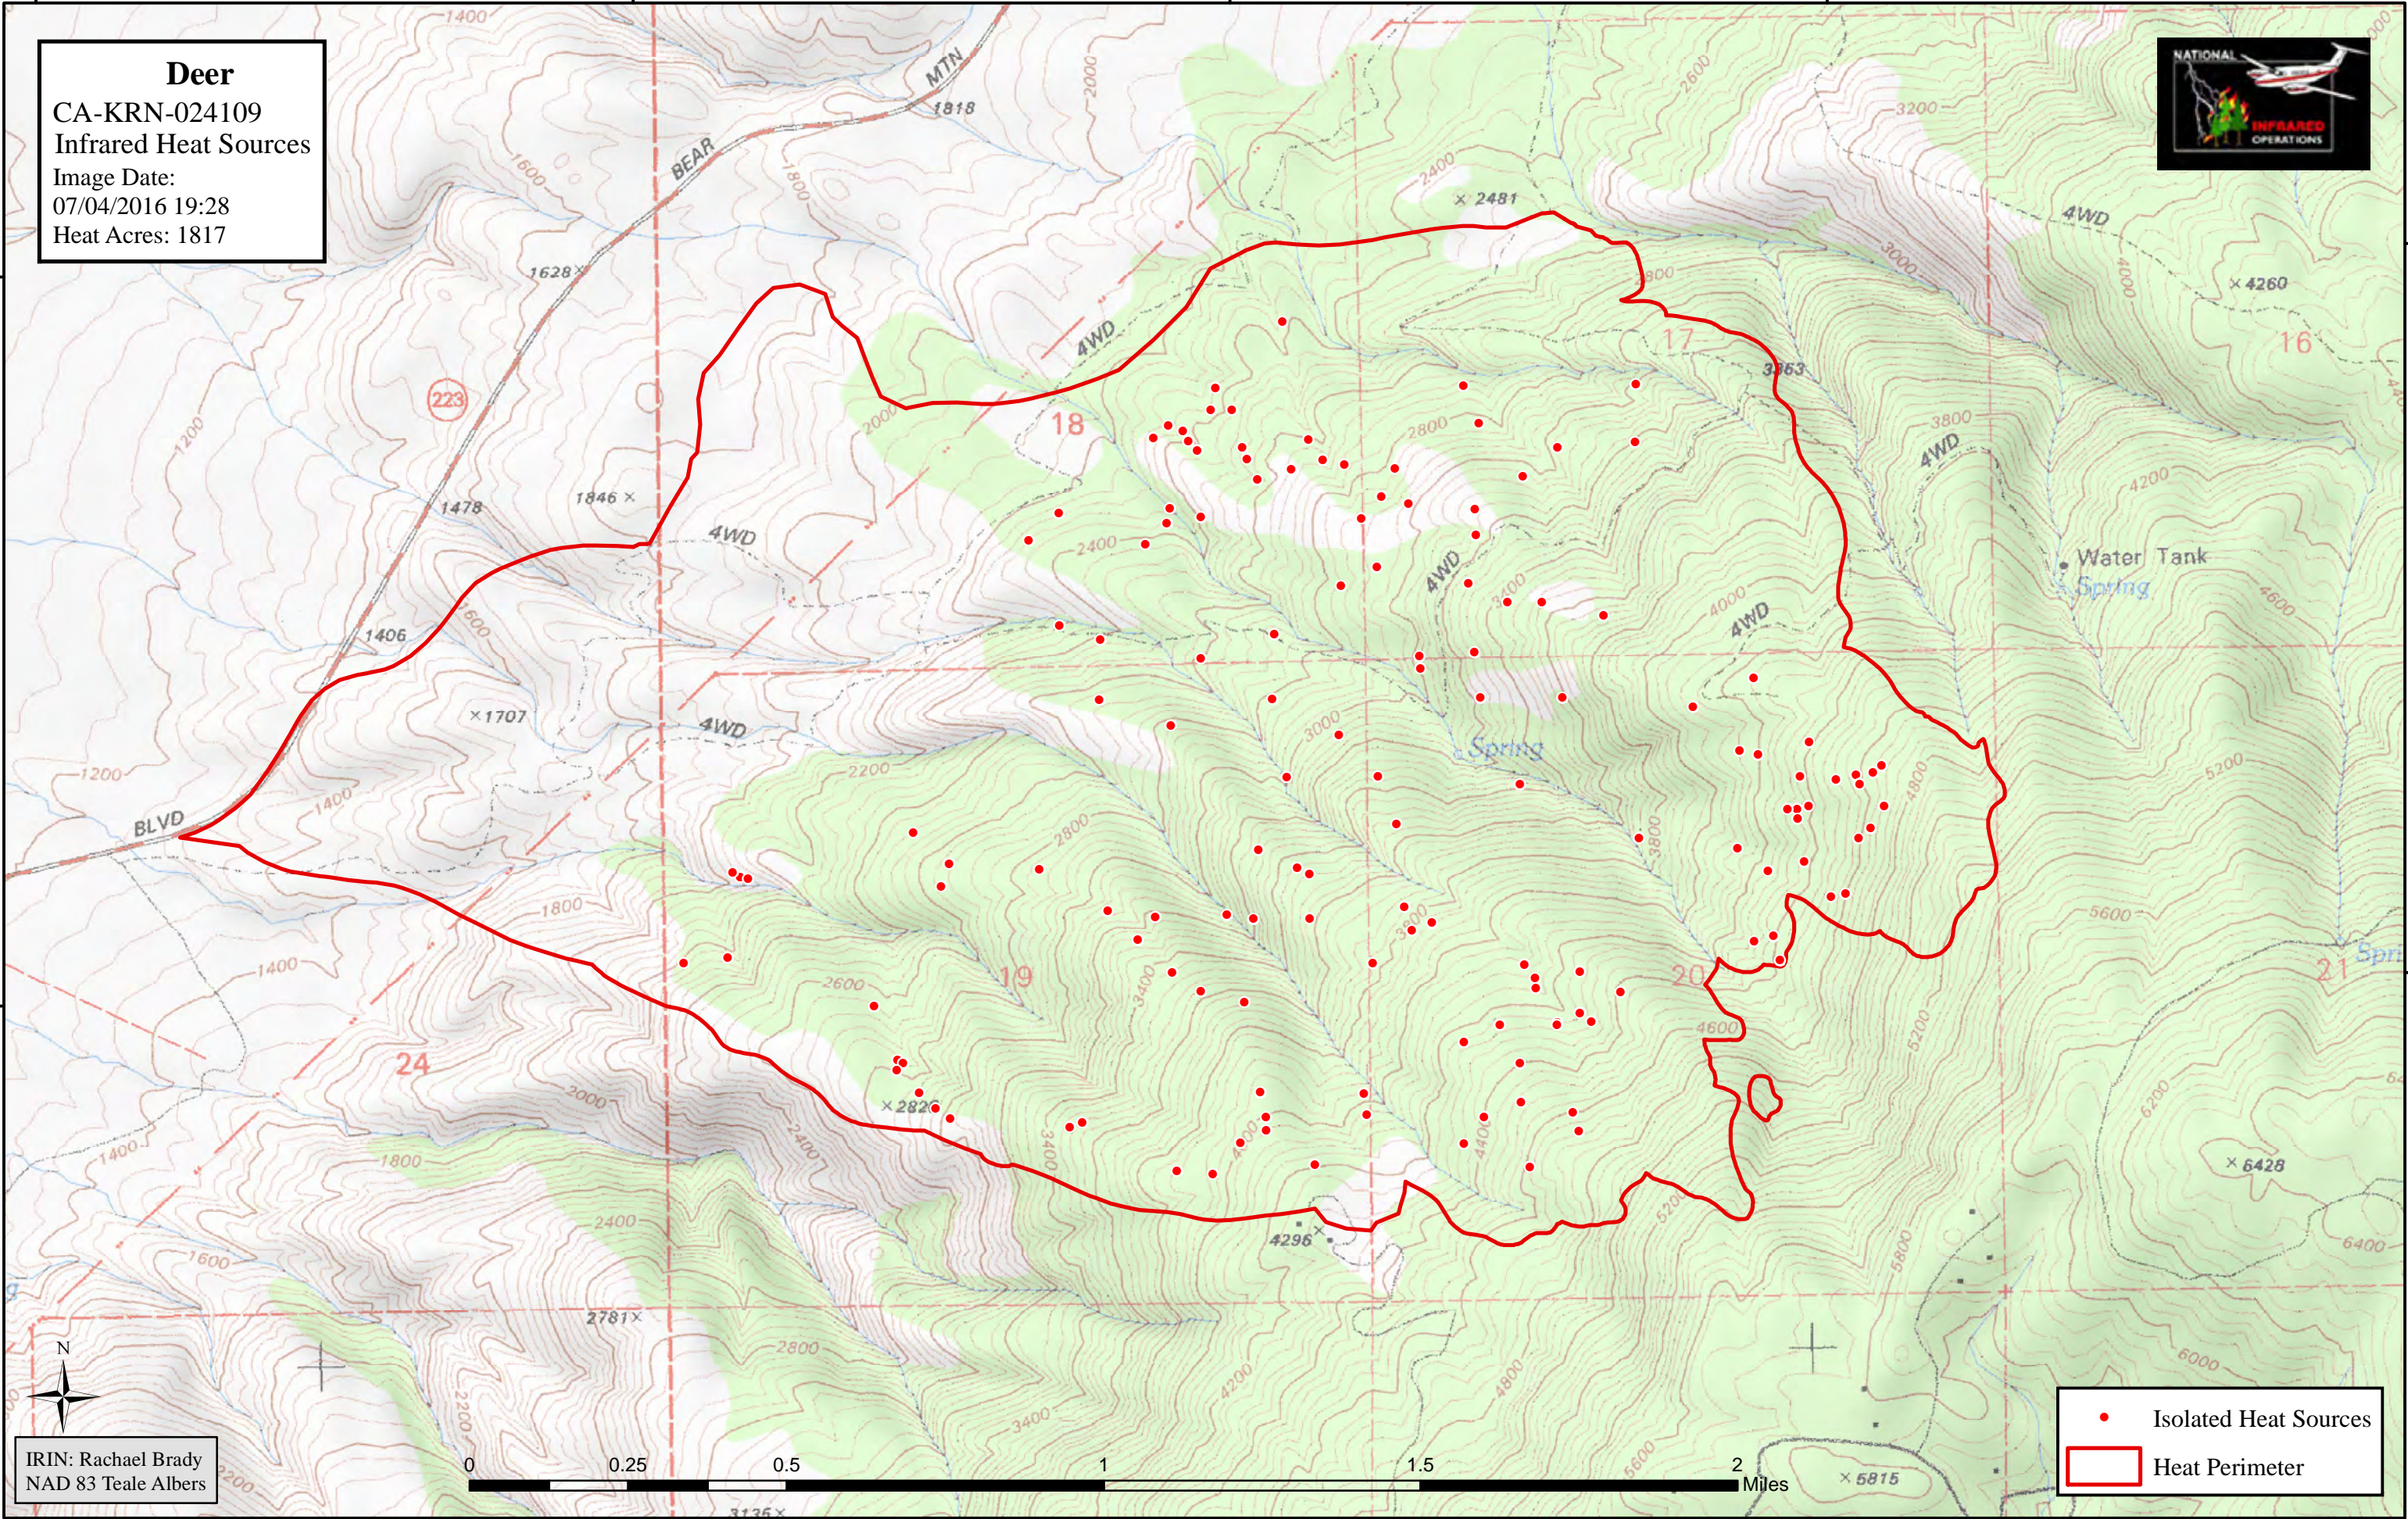

**Deer**  
CA-KRN-024109  
Infrared Heat Sources  
Image Date:  
07/04/2016 19:28  
Heat Acres: 1817

IRIN: Rachael Brady  
NAD 83 Teale Albers

- Isolated Heat Sources
- ▭ Heat Perimeter

118°43'W 118°42'W 118°41'W 118°40'W 35°14'N 35°13'N