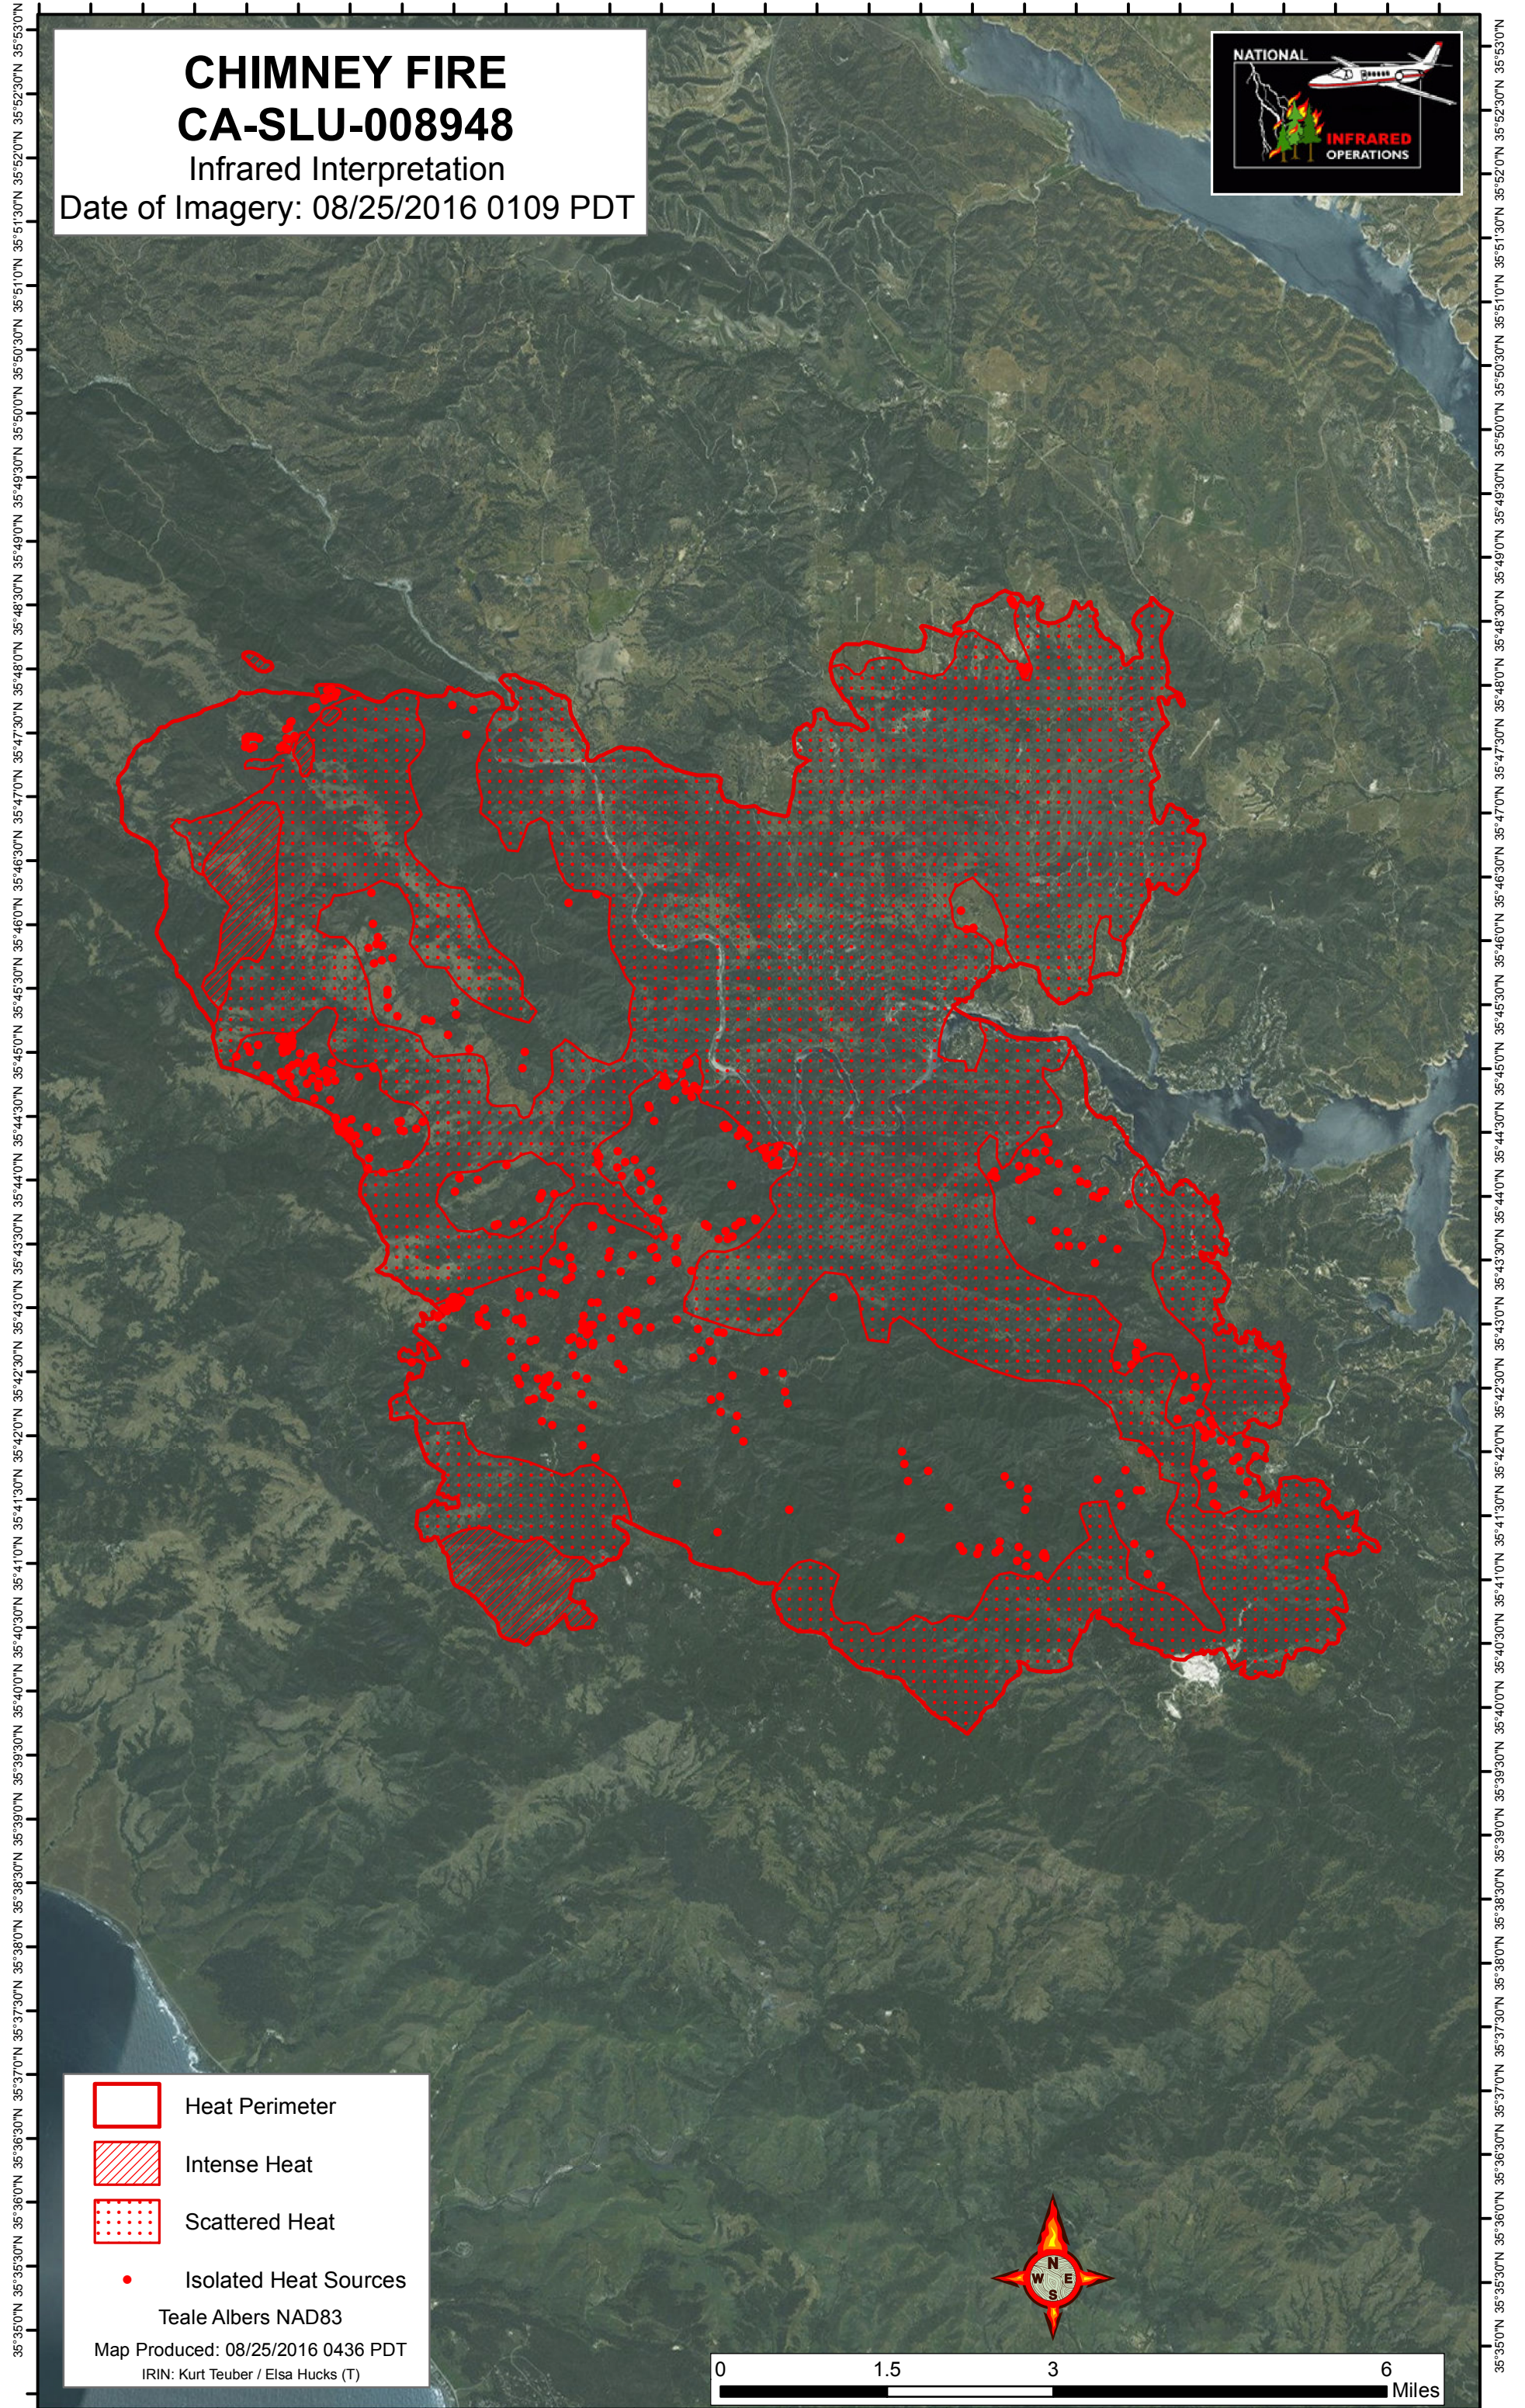

121°10'30"W 121°9'30"W 121°8'30"W 121°7'30"W 121°6'30"W 121°5'30"W 121°4'30"W 121°3'30"W 121°2'30"W 121°1'30"W 121°0'30"W 120°59'30"W 120°58'30"W 120°57'30"W

CHIMNEY FIRE CA-SLU-008948

Infrared Interpretation

Date of Imagery: 08/25/2016 0109 PDT

-  Heat Perimeter
-  Intense Heat
-  Scattered Heat
-  Isolated Heat Sources

Teale Albers NAD83

Map Produced: 08/25/2016 0436 PDT

IRIN: Kurt Teuber / Elsa Hucks (T)

121°10'30"W 121°9'30"W 121°8'30"W 121°7'30"W 121°6'30"W 121°5'30"W 121°4'30"W 121°3'30"W 121°2'30"W 121°1'30"W 121°0'30"W 120°59'30"W 120°58'30"W 120°57'30"W