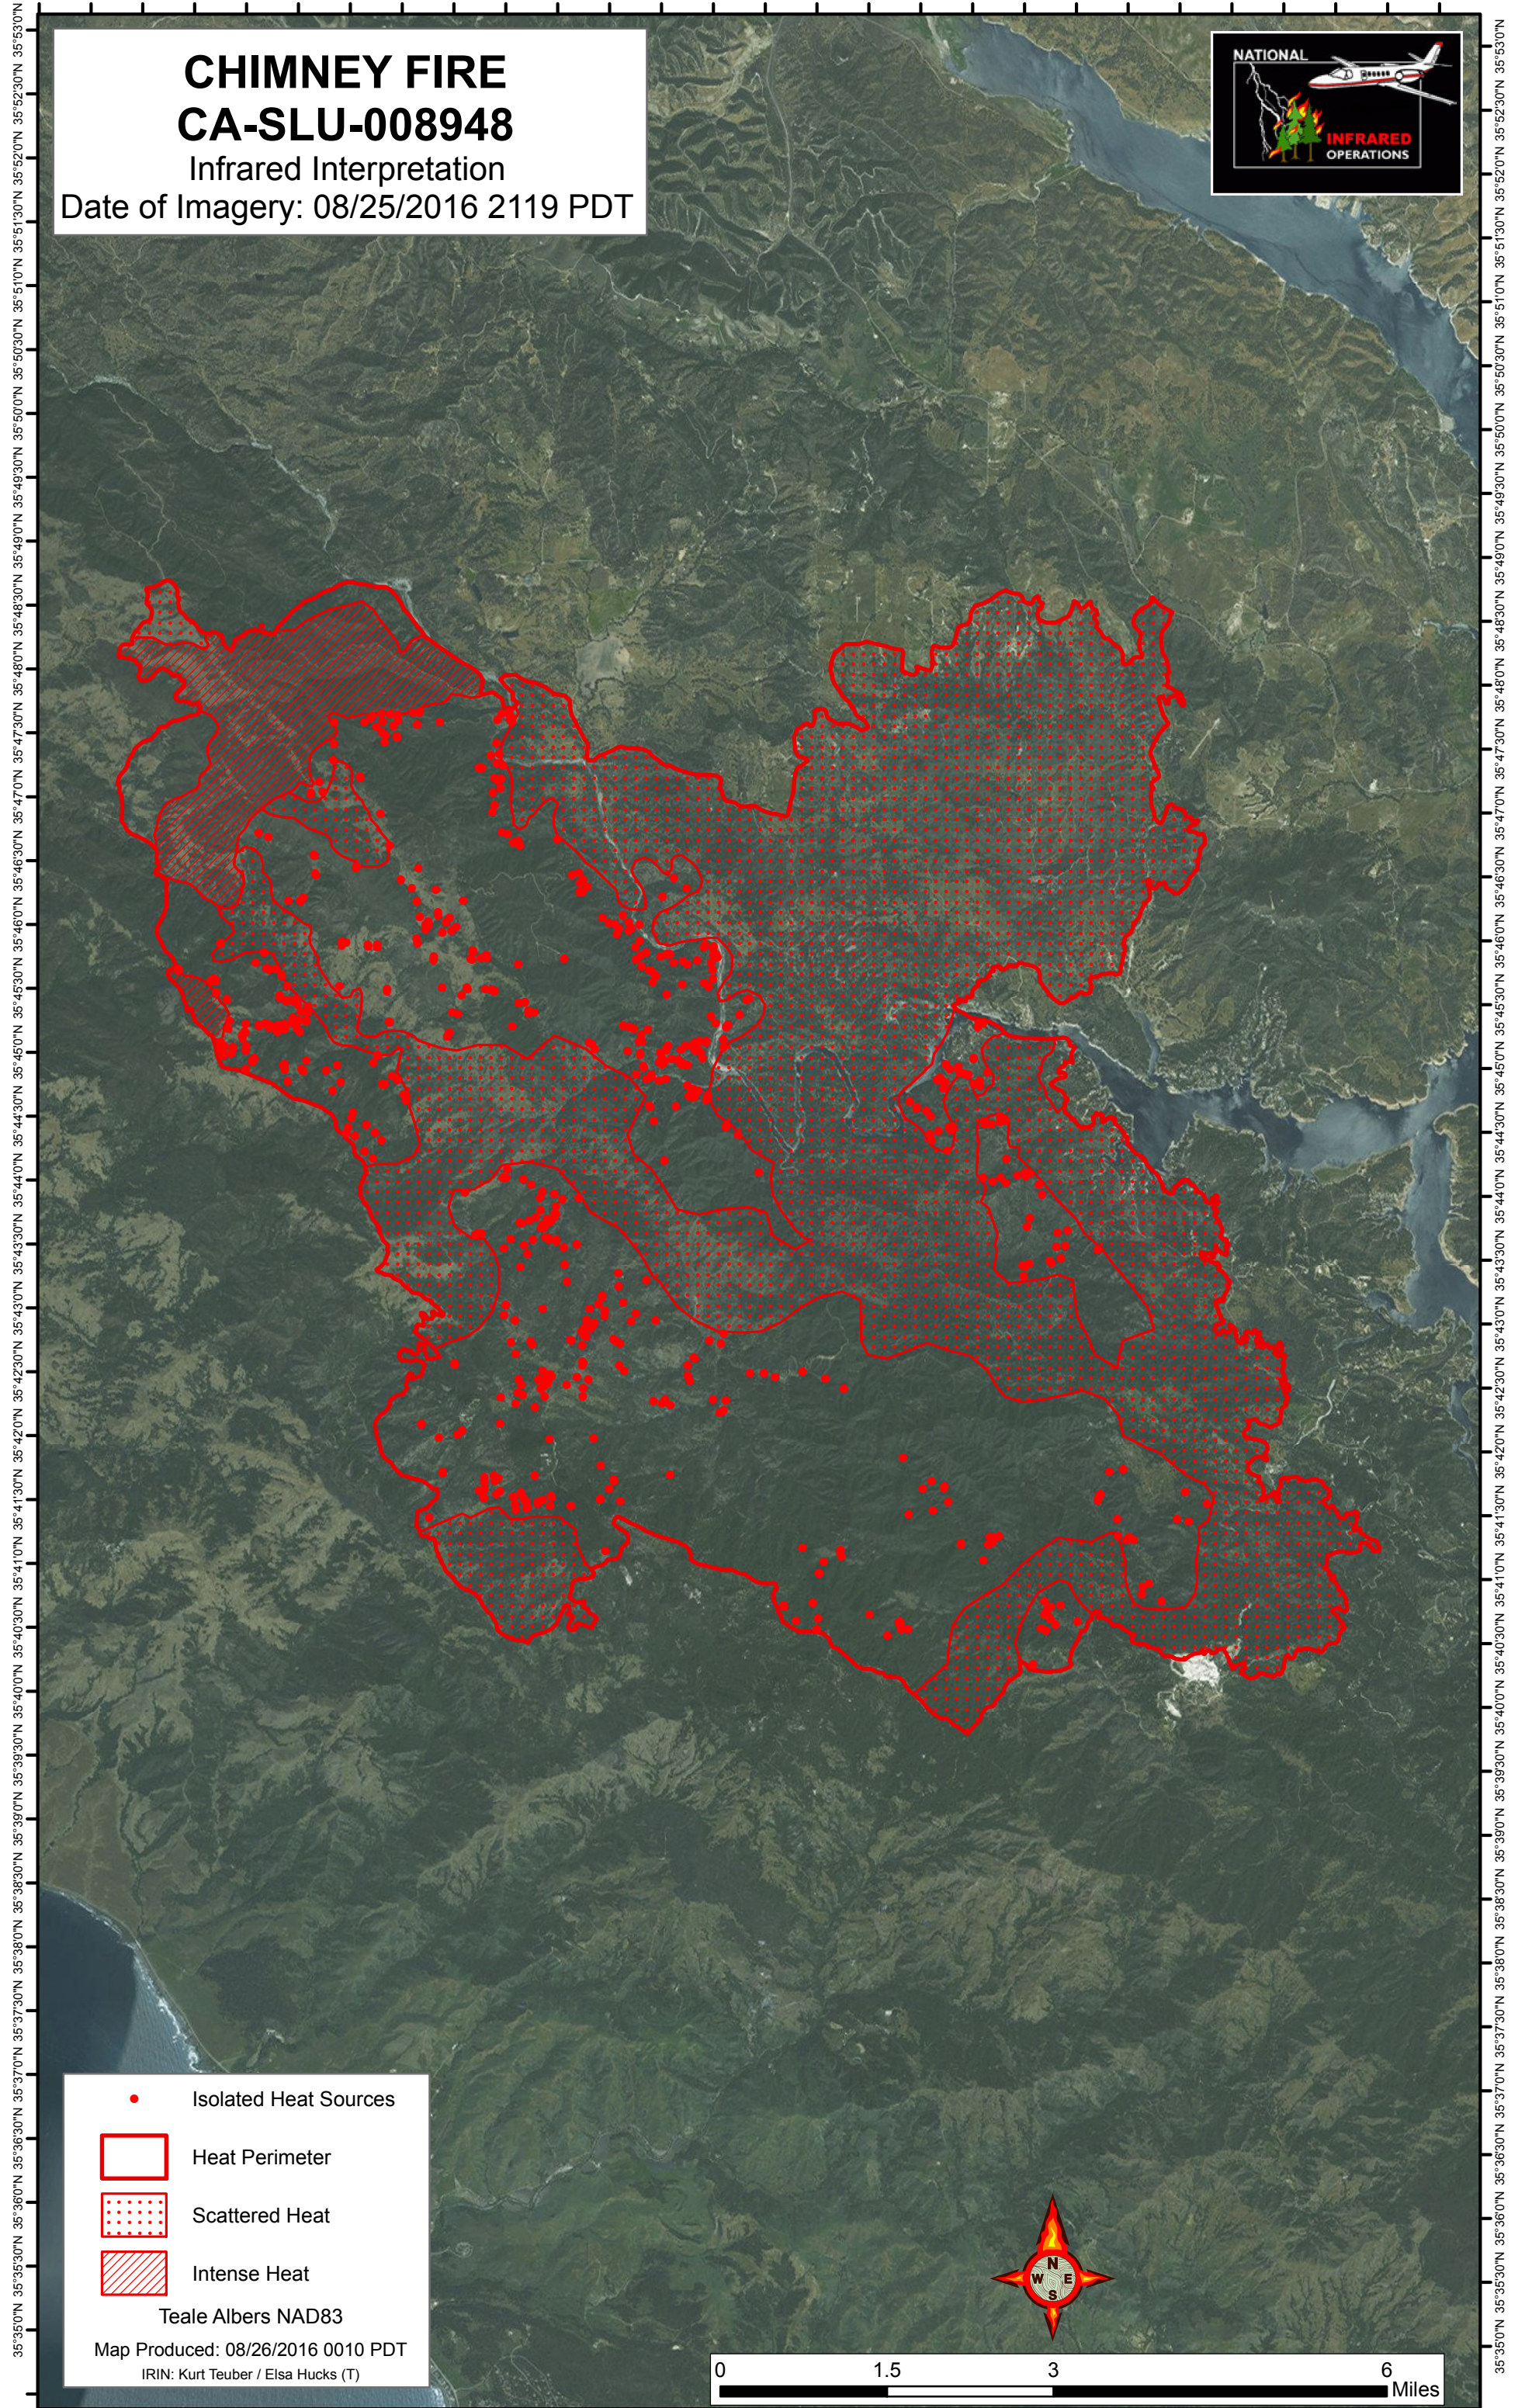

121°10'30"W 121°9'30"W 121°8'30"W 121°7'30"W 121°6'30"W 121°5'30"W 121°4'30"W 121°3'30"W 121°2'30"W 121°1'30"W 121°0'30"W 120°59'30"W 120°58'30"W 120°57'30"W

CHIMNEY FIRE CA-SLU-008948

Infrared Interpretation

Date of Imagery: 08/25/2016 2119 PDT

- Isolated Heat Sources
- Heat Perimeter
- Scattered Heat
- Intense Heat

Teale Albers NAD83

Map Produced: 08/26/2016 0010 PDT

IRIN: Kurt Teuber / Elsa Hucks (T)

121°10'30"W 121°9'30"W 121°8'30"W 121°7'30"W 121°6'30"W 121°5'30"W 121°4'30"W 121°3'30"W 121°2'30"W 121°1'30"W 121°0'30"W 120°59'30"W 120°58'30"W 120°57'30"W