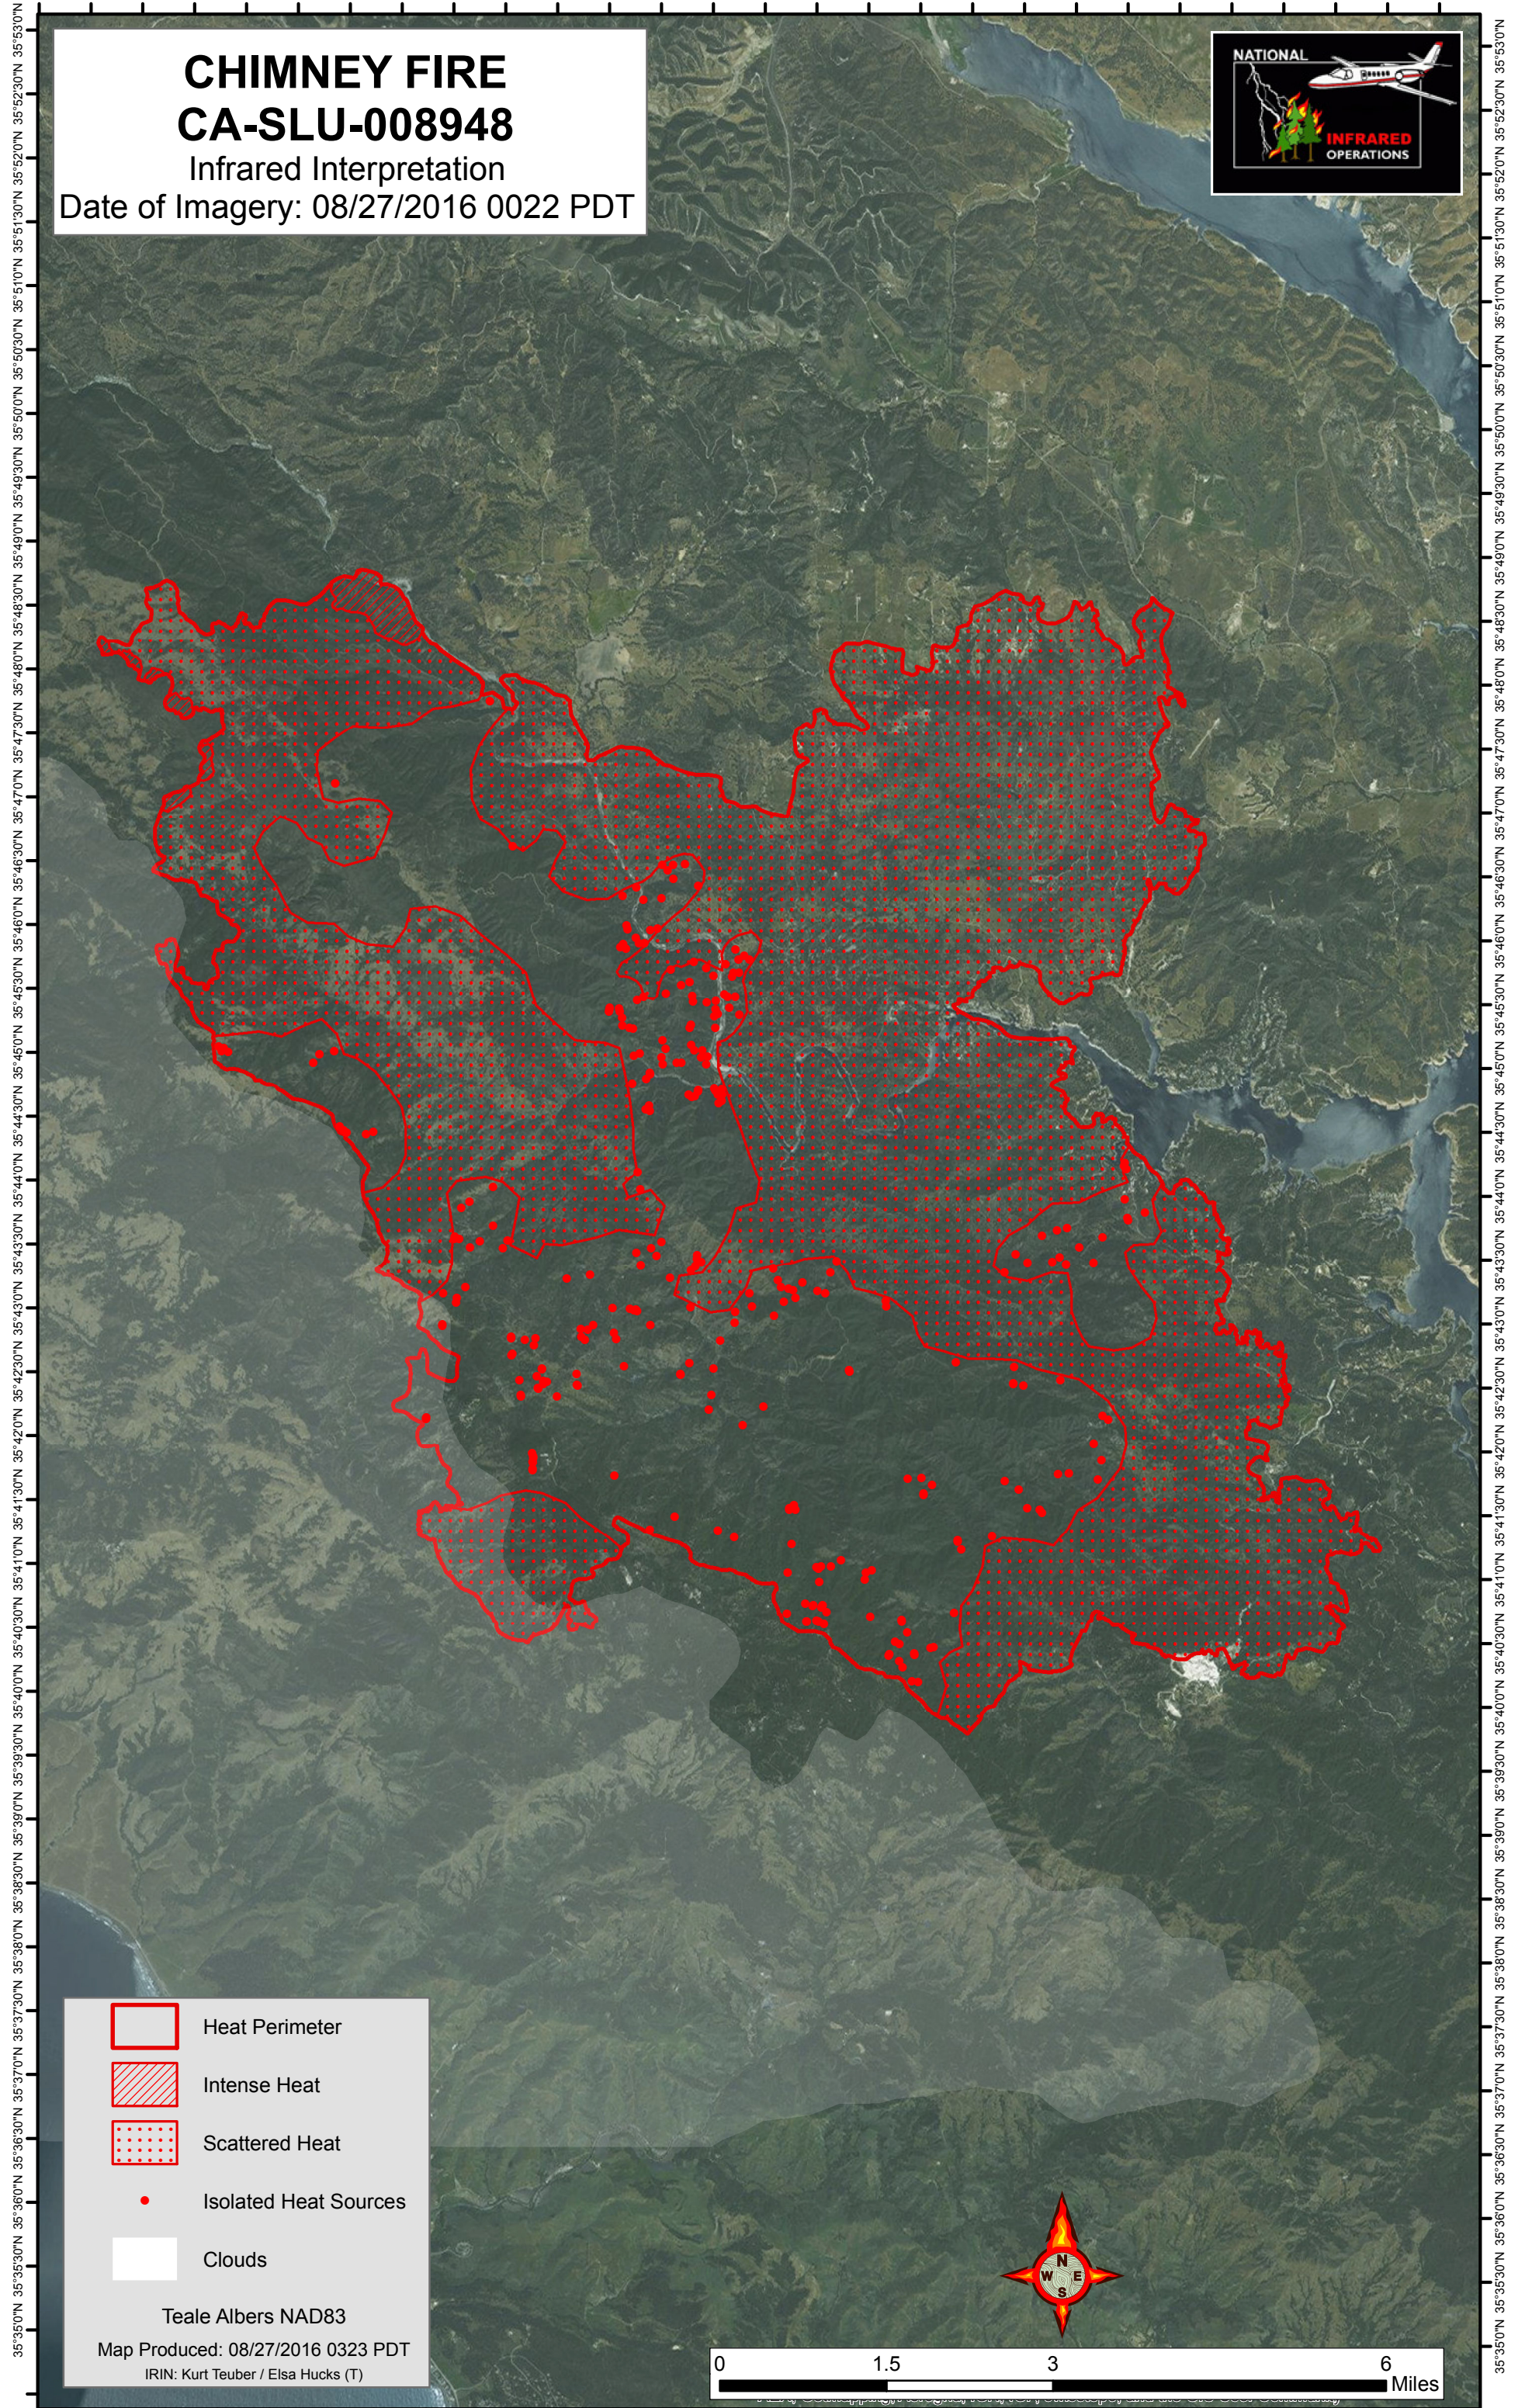

121°10'30"W 121°9'30"W 121°8'30"W 121°7'30"W 121°6'30"W 121°5'30"W 121°4'30"W 121°3'30"W 121°2'30"W 121°1'30"W 121°0'30"W 120°59'30"W 120°58'30"W 120°57'30"W

# CHIMNEY FIRE CA-SLU-008948

Infrared Interpretation

Date of Imagery: 08/27/2016 0022 PDT

	Heat Perimeter
	Intense Heat
	Scattered Heat
	Isolated Heat Sources
	Clouds

Teale Albers NAD83  
Map Produced: 08/27/2016 0323 PDT  
IRIN: Kurt Teuber / Elsa Hucks (T)

35°35'0"N 35°35'30"N 35°36'0"N 35°36'30"N 35°37'0"N 35°37'30"N 35°38'0"N 35°38'30"N 35°39'0"N 35°39'30"N 35°40'0"N 35°40'30"N 35°41'0"N 35°41'30"N 35°42'0"N 35°42'30"N 35°43'0"N 35°43'30"N 35°44'0"N 35°44'30"N 35°45'0"N 35°45'30"N 35°46'0"N 35°46'30"N 35°47'0"N 35°47'30"N 35°48'0"N 35°48'30"N 35°49'0"N 35°49'30"N 35°50'0"N 35°50'30"N 35°51'0"N 35°51'30"N 35°52'0"N 35°52'30"N 35°53'0"N