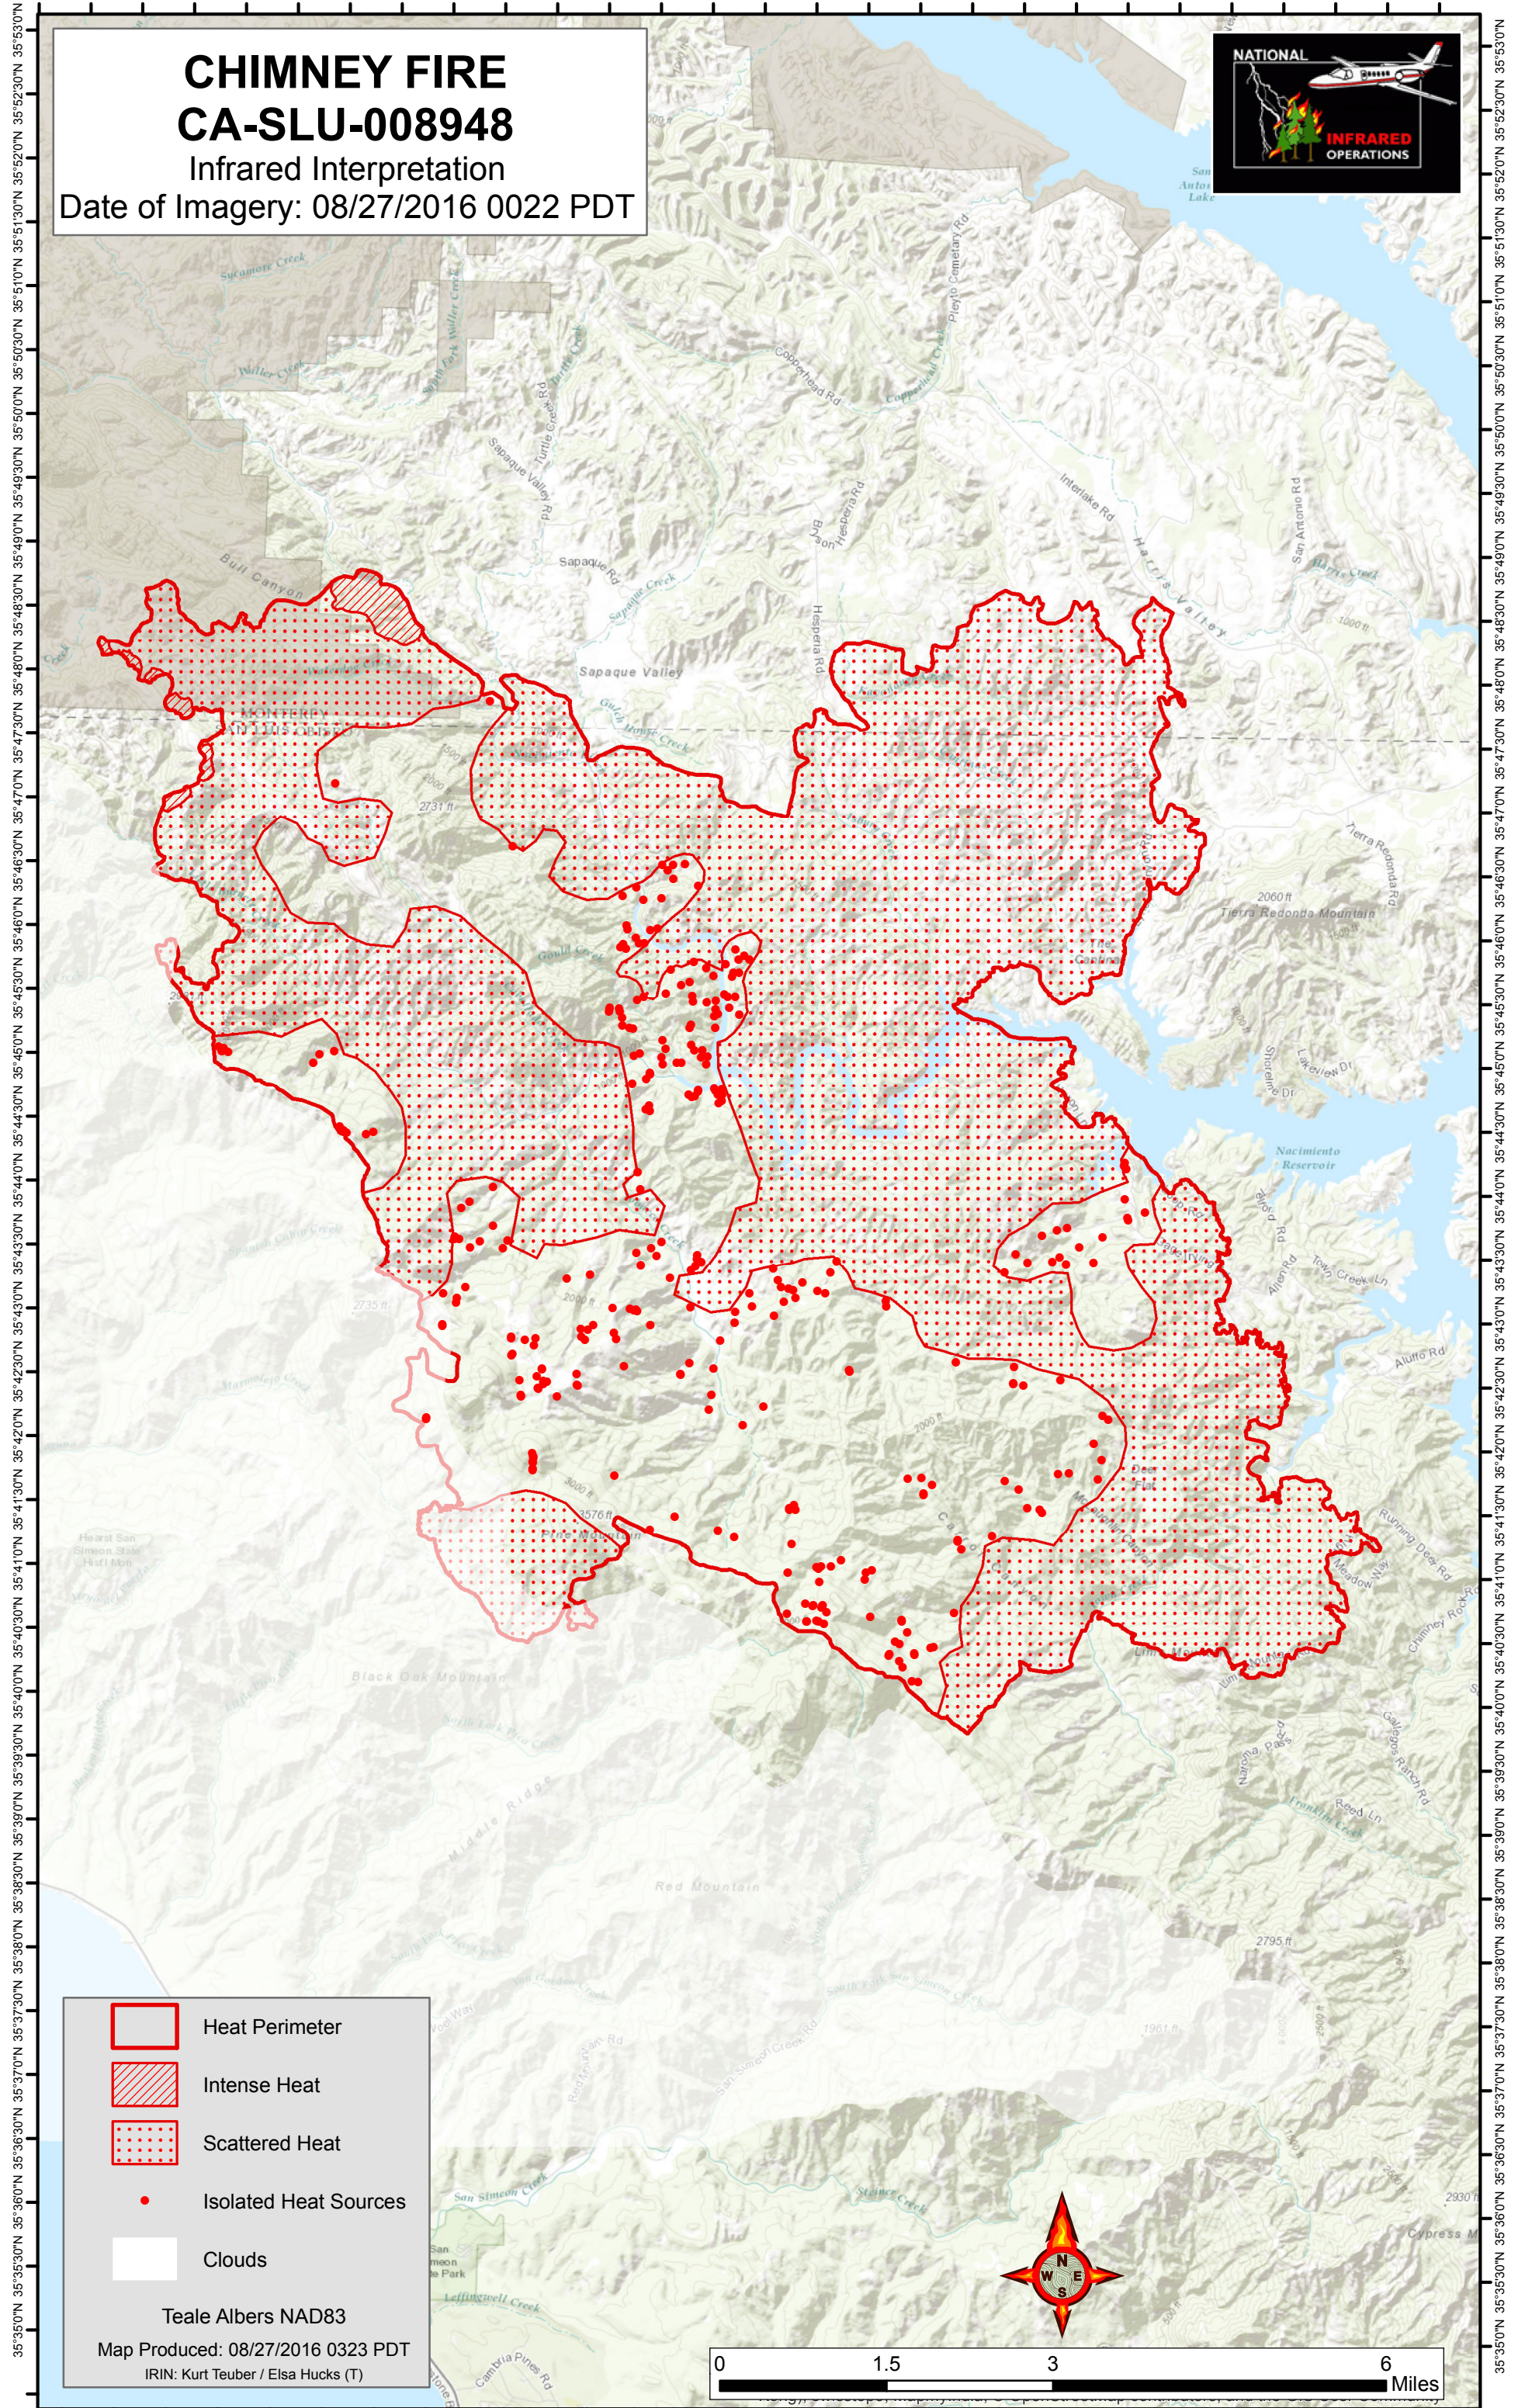

121°10'30"W 121°9'30"W 121°8'30"W 121°7'30"W 121°6'30"W 121°5'30"W 121°4'30"W 121°3'30"W 121°2'30"W 121°1'30"W 121°0'30"W 120°59'30"W 120°58'30"W 120°57'30"W

# CHIMNEY FIRE CA-SLU-008948

Infrared Interpretation

Date of Imagery: 08/27/2016 0022 PDT

-  Heat Perimeter
-  Intense Heat
-  Scattered Heat
-  Isolated Heat Sources
-  Clouds

Teale Albers NAD83

Map Produced: 08/27/2016 0323 PDT

IRIN: Kurt Teuber / Elsa Hucks (T)

35°35'0"N 35°35'30"N 35°36'0"N 35°36'30"N 35°37'0"N 35°37'30"N 35°38'0"N 35°38'30"N 35°39'0"N 35°39'30"N 35°40'0"N 35°40'30"N 35°41'0"N 35°41'30"N 35°42'0"N 35°42'30"N 35°43'0"N 35°43'30"N 35°44'0"N 35°44'30"N 35°45'0"N 35°45'30"N 35°46'0"N 35°46'30"N 35°47'0"N 35°47'30"N 35°48'0"N 35°48'30"N 35°49'0"N 35°49'30"N 35°50'0"N 35°50'30"N 35°51'0"N 35°51'30"N 35°52'0"N 35°52'30"N 35°53'0"N