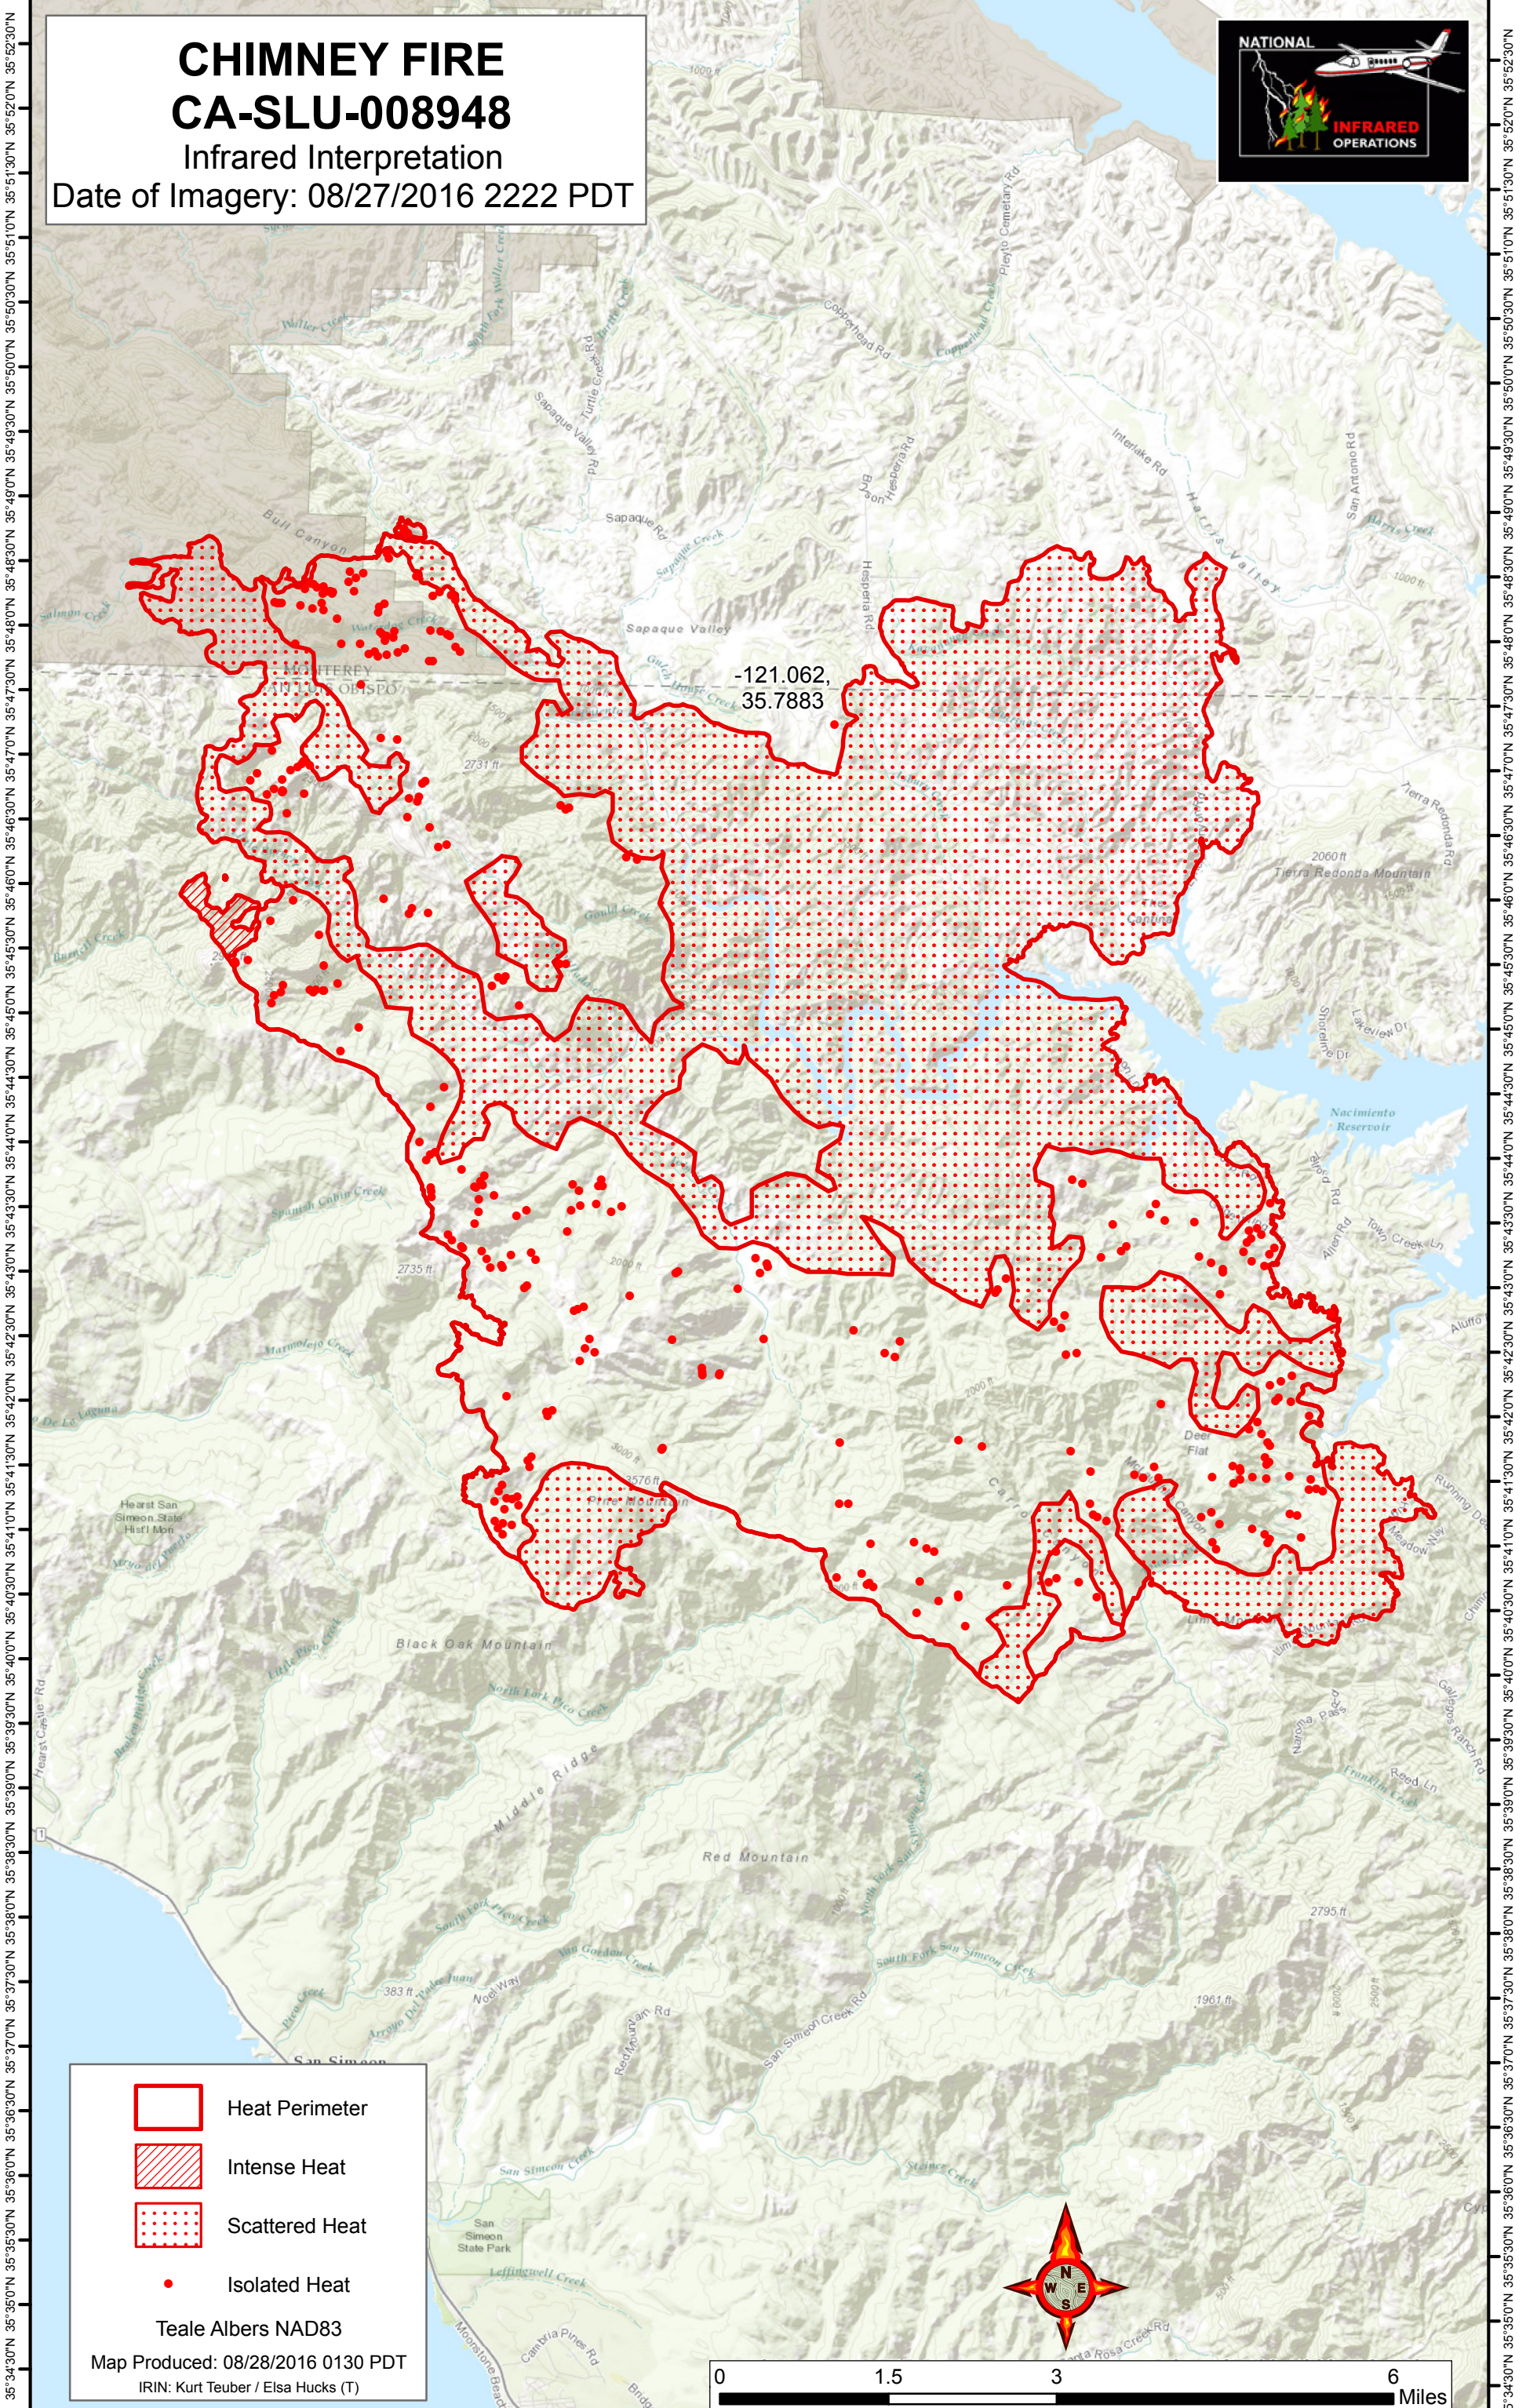

121°11'0"W 121°10'0"W 121°9'0"W 121°8'0"W 121°7'0"W 121°6'0"W 121°5'0"W 121°4'0"W 121°3'0"W 121°2'0"W 121°1'0"W 120°59'0"W 120°58'0"W

## Infrared Interpretation

Date of Imagery: 08/27/2016 2222 PDT

-  Heat Perimeter
-  Intense Heat
-  Scattered Heat
-  Isolated Heat

Teale Albers NAD83

Map Produced: 08/28/2016 0130 PDT

IRIN: Kurt Teuber / Elsa Hucks (T)

35°34'30"N 35°35'0"N 35°35'30"N 35°36'0"N 35°36'30"N 35°37'0"N 35°37'30"N 35°38'0"N 35°38'30"N 35°39'0"N 35°39'30"N 35°40'0"N 35°40'30"N 35°41'0"N 35°41'30"N 35°42'0"N 35°42'30"N 35°43'0"N 35°43'30"N 35°44'0"N 35°44'30"N 35°45'0"N 35°45'30"N 35°46'0"N 35°46'30"N 35°47'0"N 35°47'30"N 35°48'0"N 35°48'30"N 35°49'0"N 35°49'30"N 35°50'0"N 35°50'30"N 35°51'0"N 35°51'30"N 35°52'0"N 35°52'30"N