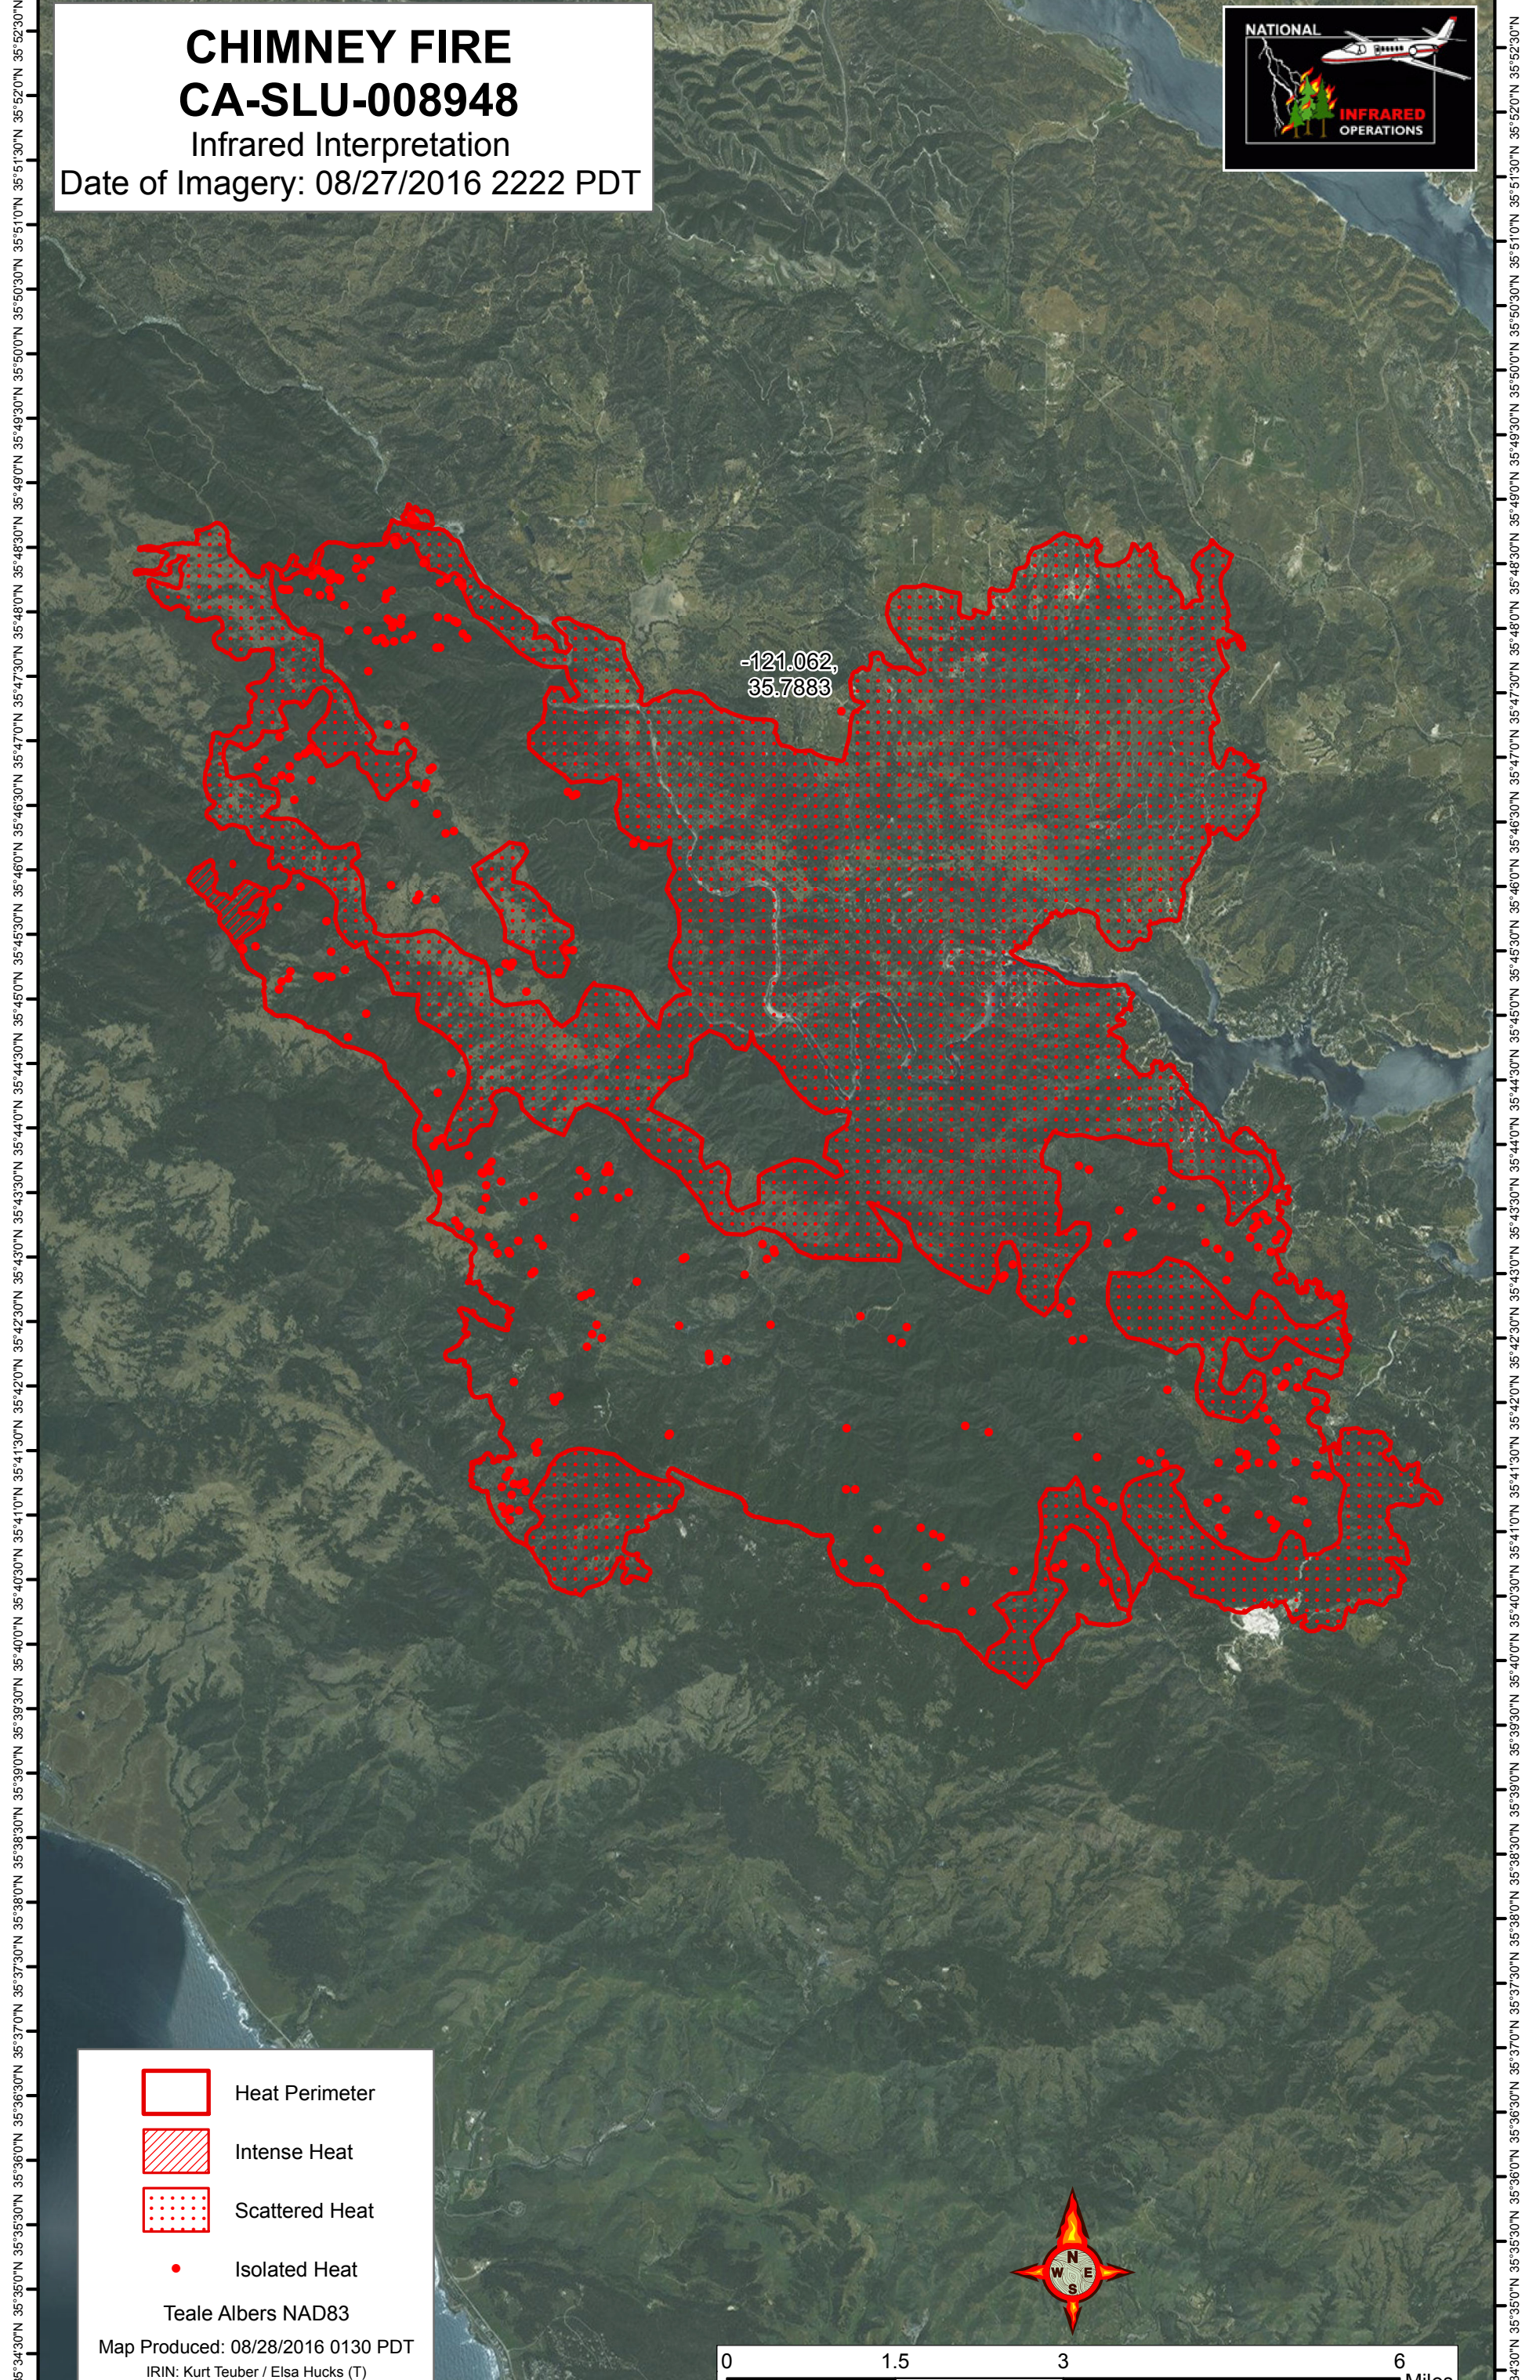

121°11'0"W 121°10'0"W 121°9'0"W 121°8'0"W 121°7'0"W 121°6'0"W 121°5'0"W 121°4'0"W 121°3'0"W 121°2'0"W 121°1'0"W 121°0'0"W 120°59'0"W 120°58'0"W

CHIMNEY FIRE CA-SLU-008948

Infrared Interpretation

Date of Imagery: 08/27/2016 2222 PDT

-  Heat Perimeter
-  Intense Heat
-  Scattered Heat
-  Isolated Heat

Teale Albers NAD83

Map Produced: 08/28/2016 0130 PDT

IRIN: Kurt Teuber / Elsa Hucks (T)

121°11'0"W 121°10'0"W 121°9'0"W 121°8'0"W 121°7'0"W 121°6'0"W 121°5'0"W 121°4'0"W 121°3'0"W 121°2'0"W 121°1'0"W 121°0'0"W 120°59'0"W 120°58'0"W