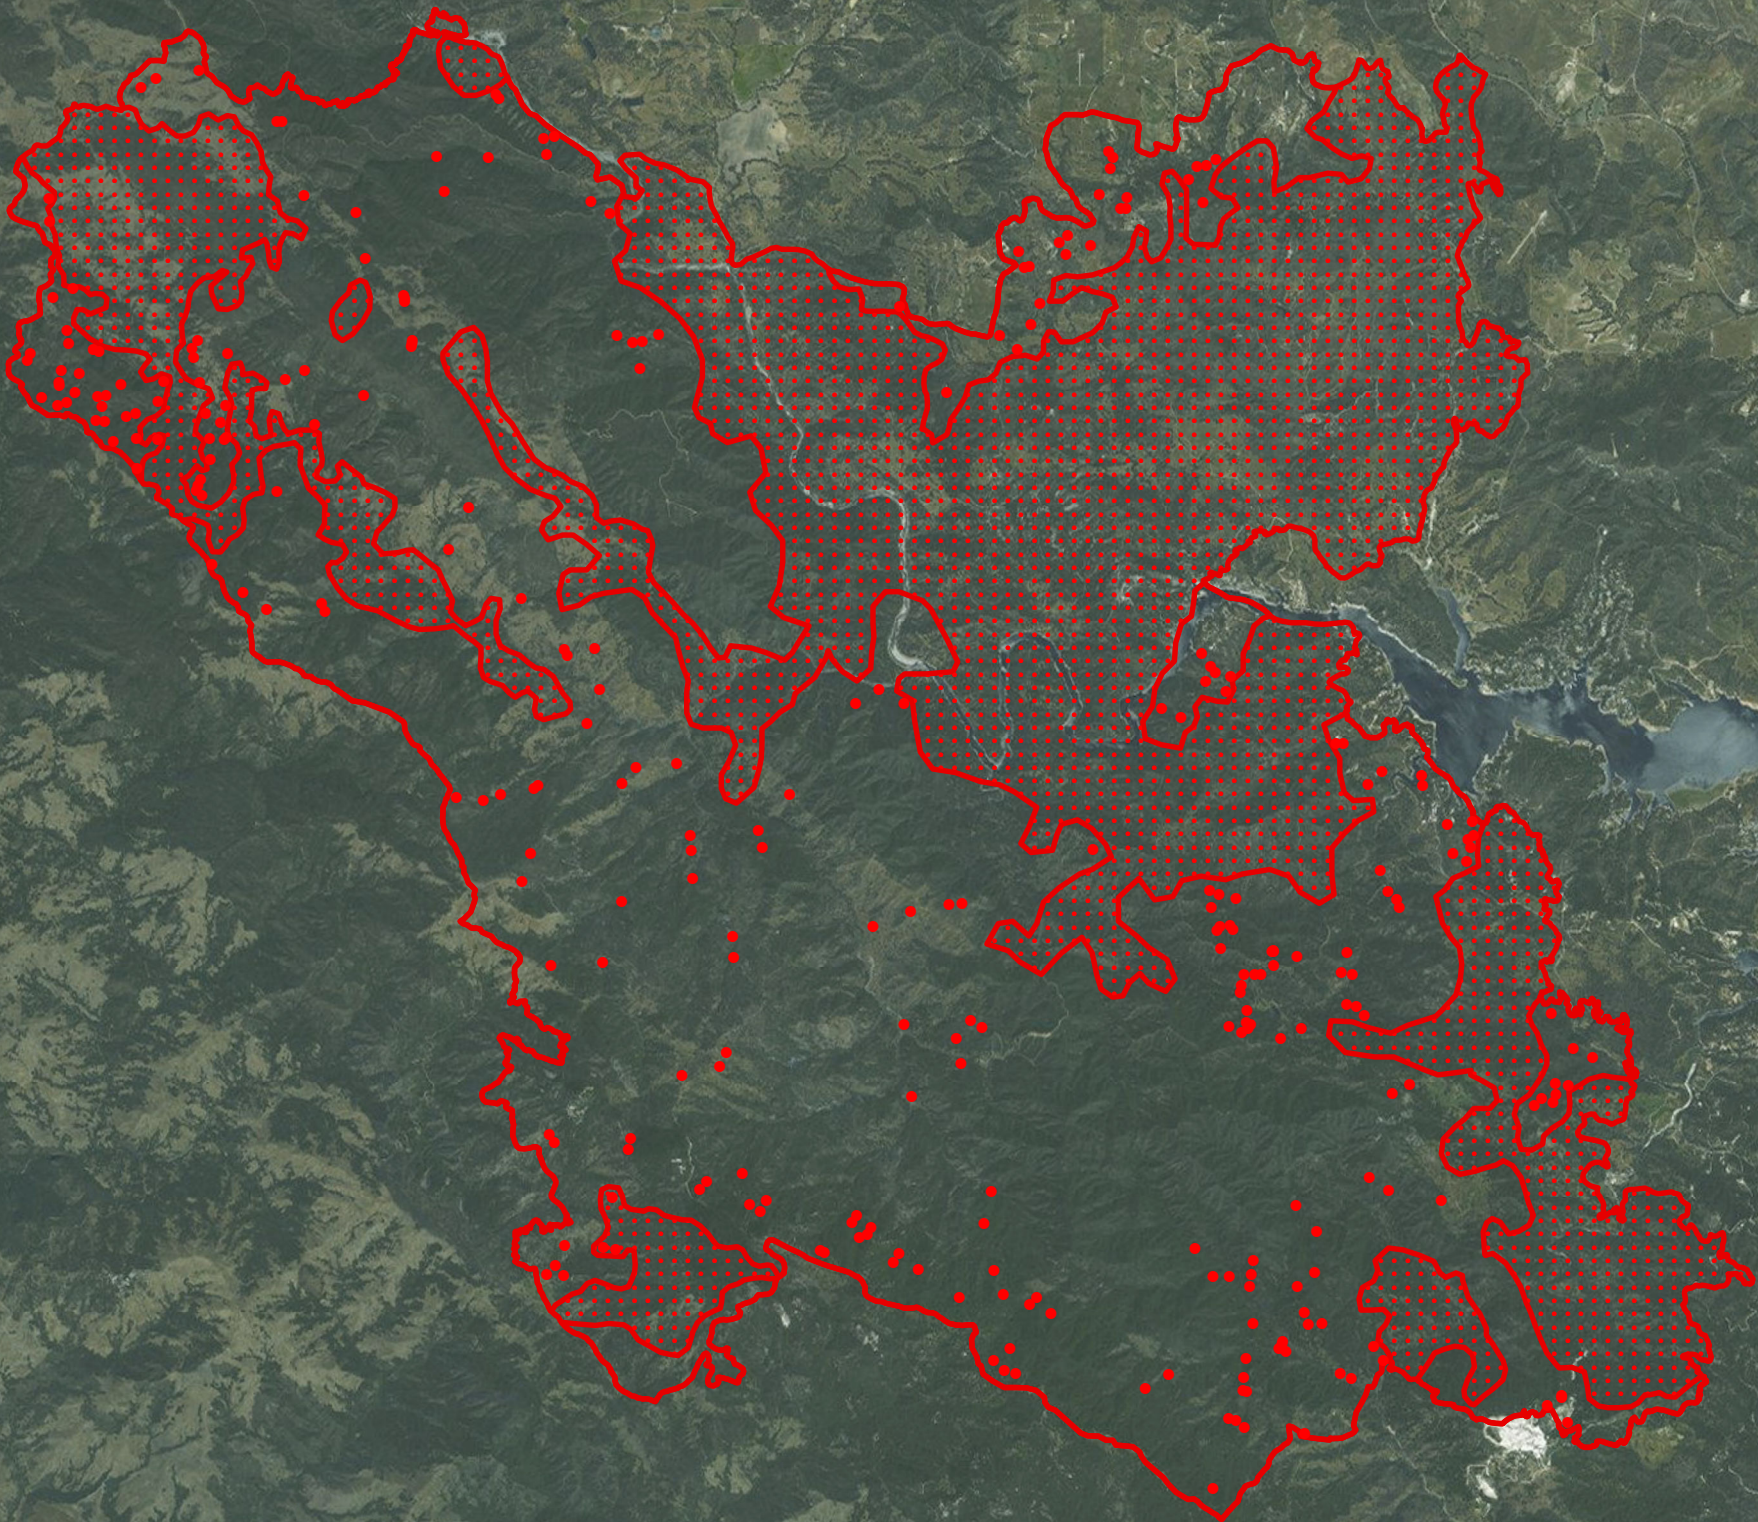

# CHIMNEY FIRE CA-SLU-008948

Infrared Interpretation

Date of Imagery: 08/31/2016 0047 PDT

- Heat Perimeter
- Scattered Heat
- Isolated Heat

Teale Albers NAD83

Map Produced: 08/31/2016 0315 PDT

IRIN: Kurt Teuber / Elsa Hucks (T)