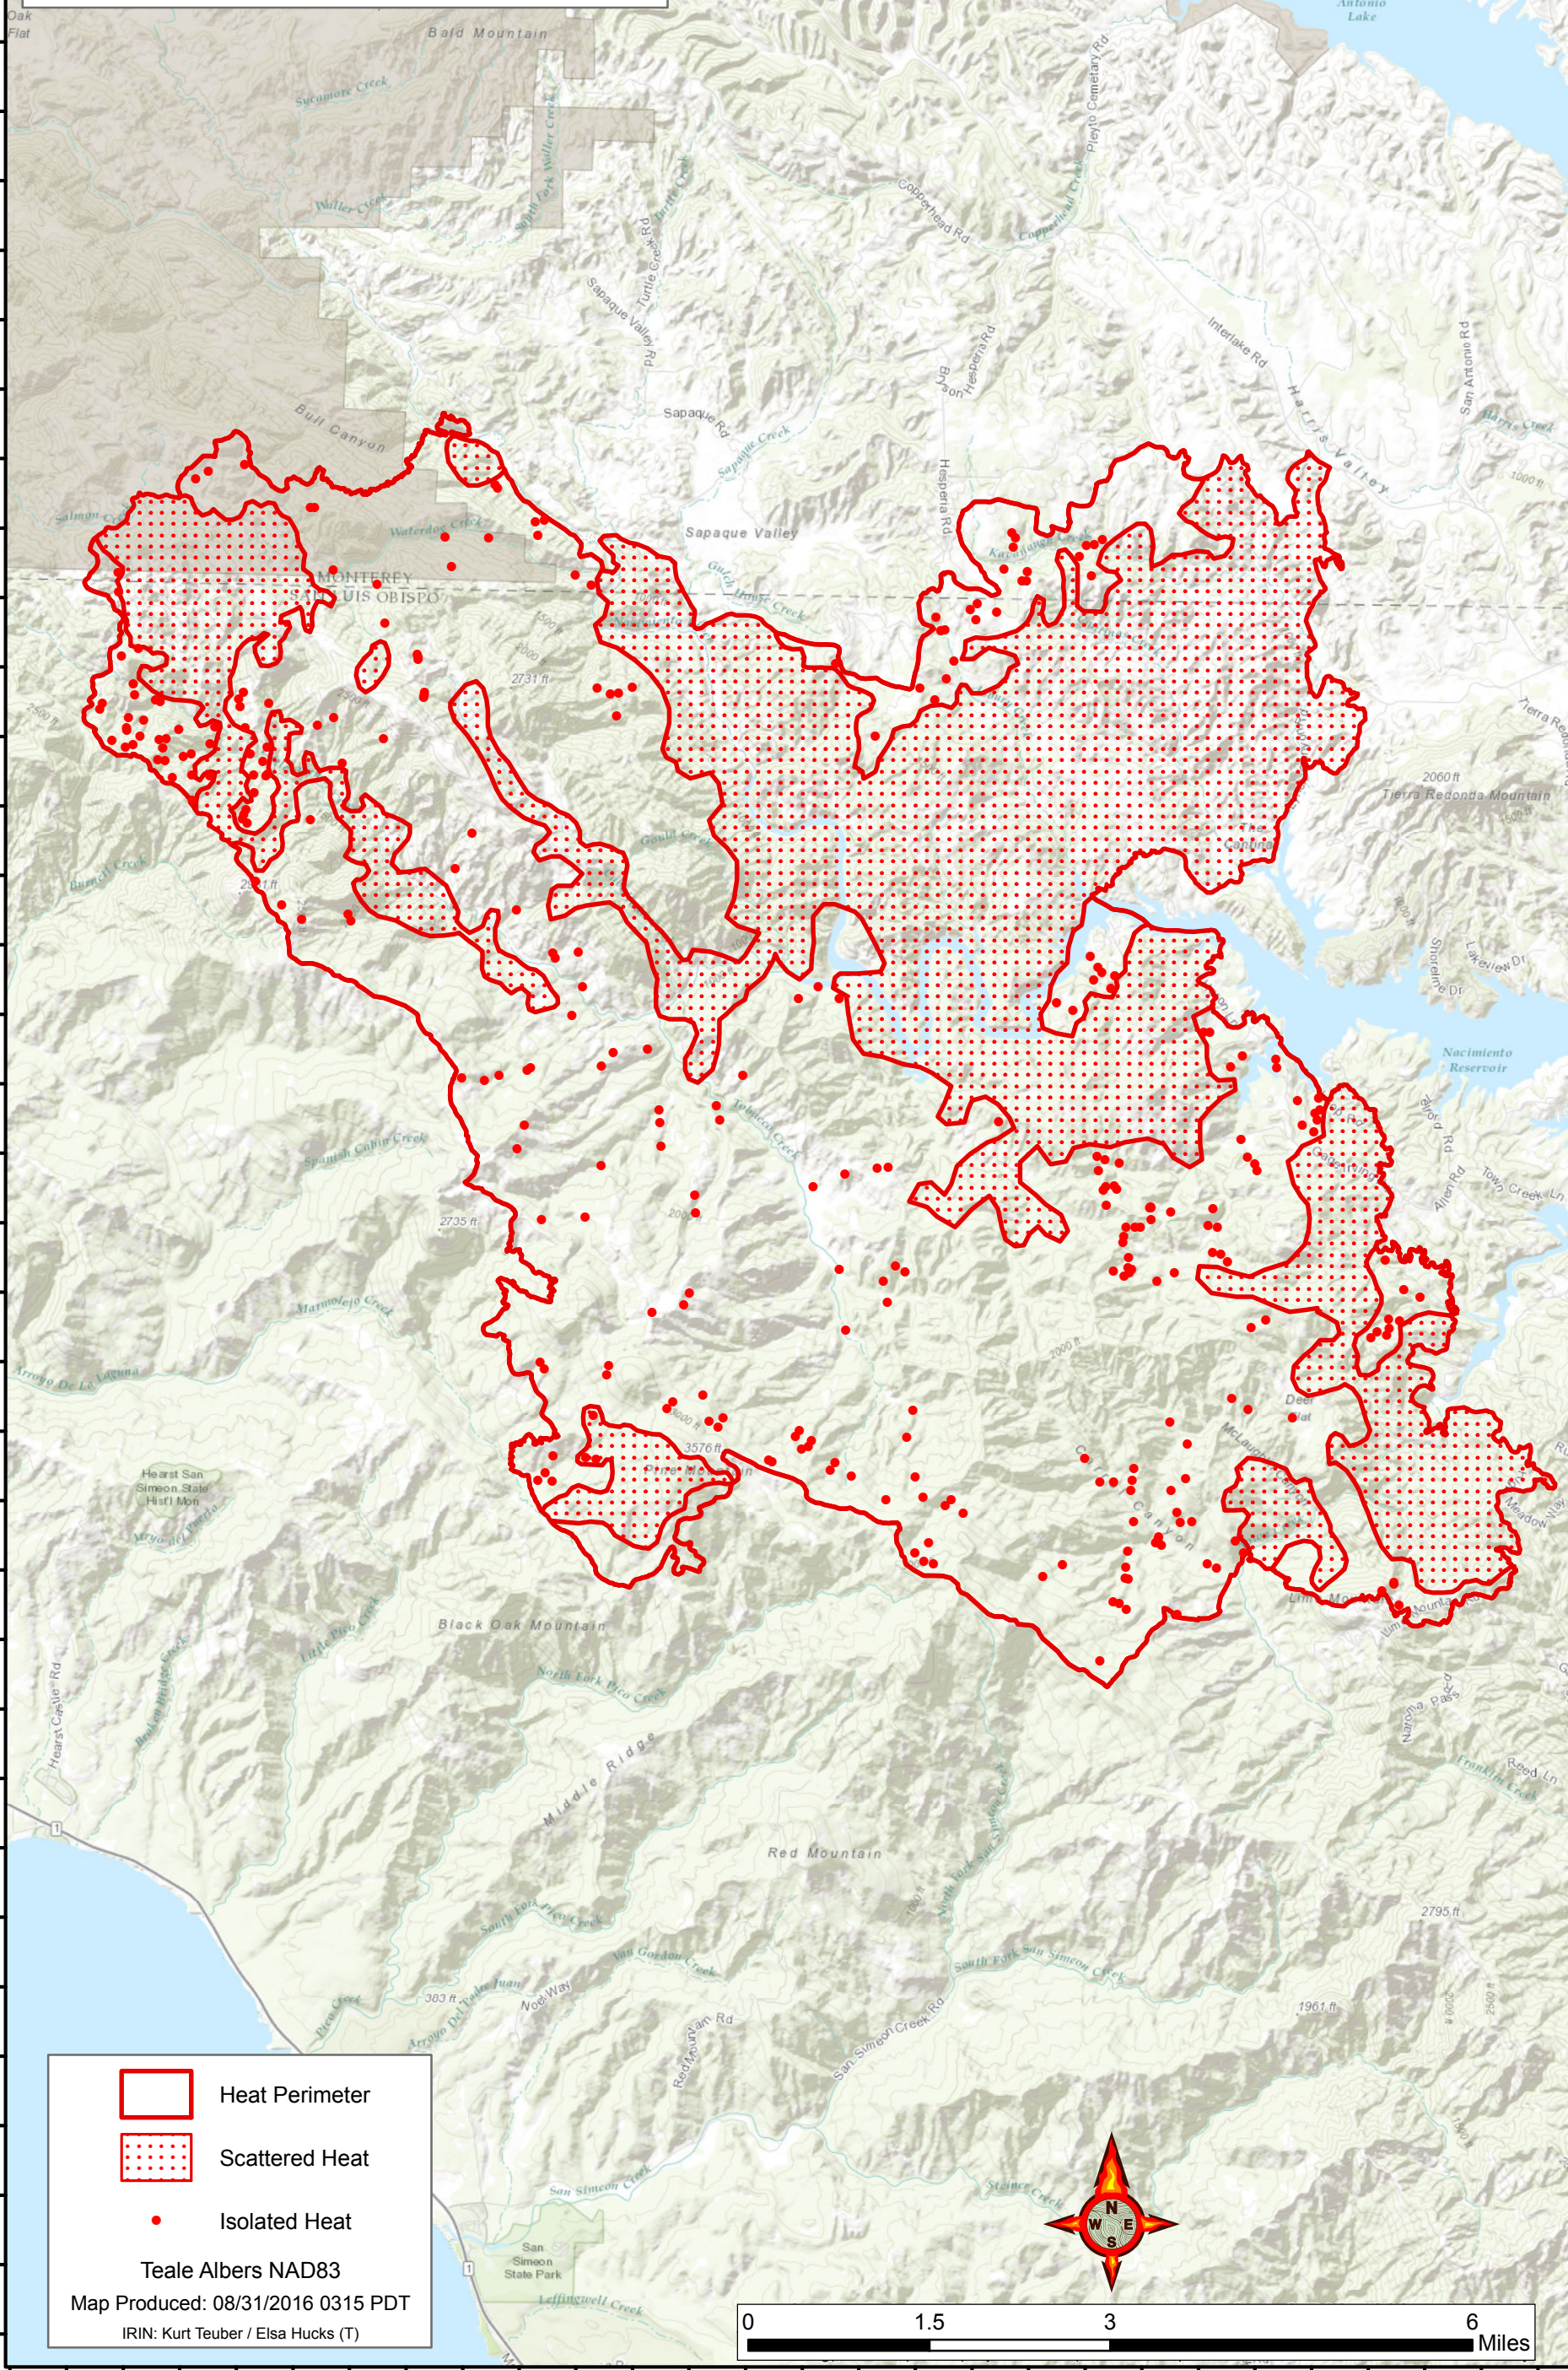

CHIMNEY FIRE CA-SLU-008948

Infrared Interpretation

Date of Imagery: 08/31/2016 0047 PDT

- Heat Perimeter
- Scattered Heat
- Isolated Heat

Teale Albers NAD83

Map Produced: 08/31/2016 0315 PDT

IRIN: Kurt Teuber / Elsa Hucks (T)